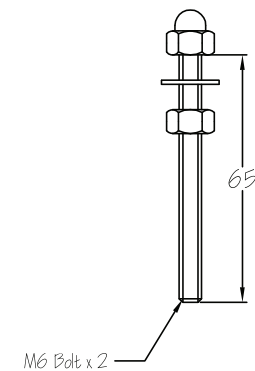

2 x M6 Fixing Bolts

Web: www.suffolklatchcompany.co.uk
 Email: info@suffolklatchcompany.co.uk
 Tel: 01787 277277

Suffolk Latch Company Ltd
 Unit B
 Clare
 Suffolk
 CO10 8QP

Scale: 1:2

SKU: UK- FB339

Date: 20/01/2017

Drawn By: Carl Benson

Product Name: Ring Door Knocker.

Material / Colour: Cast Iron/ Black Epoxy

Pack Content: 1 x Door Knocker, 1 x Striker, 2 x Fixing Bolts

Suffolk Latch Co
suffolklatchcompany.co.uk

Web: www.suffolklatchcompany.co.uk
 Email: info@suffolklatchcompany.co.uk
 Tel: 01787 277277

Suffolk Latch Company Ltd
 Unit B
 Clare
 Suffolk
 CO10 8QD

Scale: 1:2

SKU: UK-FB338

Date: 20/01/2017

Drawn By: Carl Benson

Product Name: Knocker.

Material / Colour: Cast Iron/ Black Epoxy

Pack Content: 1 x Door Knocker, 2 x M6 Fixing Bolts.