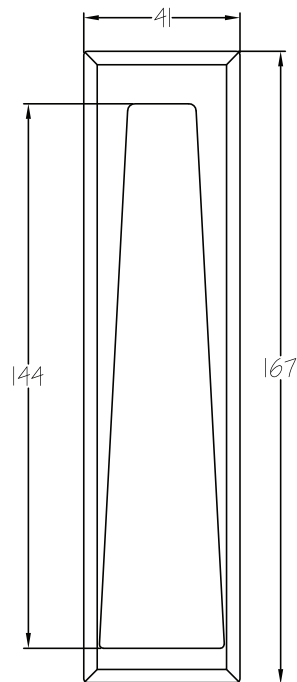

Drawn By: Carl Benson

Product Name: Ring Door Knocker.

Material / Colour: Cast Iron/ Black Epoxy

Pack Content: 1 x Door Knocker, 1 x Striker, 2 x Fixing Bolts

Suffolk Latch Co
suffolklatchcompany.co.uk

Web: www.suffolklatchcompany.co.uk
 Email: info@suffolklatchcompany.co.uk
 Tel: 01787 277277

Suffolk Latch Company Ltd
 Unit B
 Clare
 Suffolk
 CO10 8QD

Scale: 1:2

SKU: UK-FB338

Date: 20/01/2017

Drawn By: Carl Benson

Product Name: Knocker.

Material / Colour: Cast Iron/ Black Epoxy

Pack Content: 1 x Door Knocker, 2 x M6 Fixing Bolts.