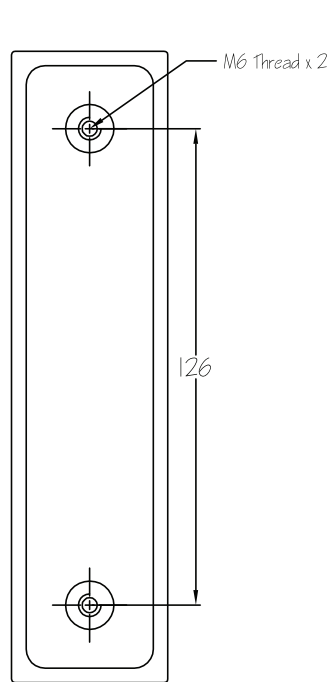

Drawn By: Carl Benson

Product Name: Ring Door Knocker.

Material / Colour: Cast Iron/ Black Epoxy

Pack Content: 1 x Door Knocker, 1 x Striker, 2 x Fixing Bolts

Suffolk Latch Co
suffolklatchcompany.co.uk

Web: www.suffolklatchcompany.co.uk
 Email: info@suffolklatchcompany.co.uk
 Tel: 01787 277277

Suffolk Latch Company Ltd
 Unit B
 Clare
 Suffolk
 CO10 8QD

Scale: 1:2

SKU: UK-FB338

Date: 20/01/2017

Drawn By: Carl Benson

Product Name: Knocker.

Material / Colour: Cast Iron/ Black Epoxy

Pack Content: 1 x Door Knocker, 2 x M6 Fixing Bolts.