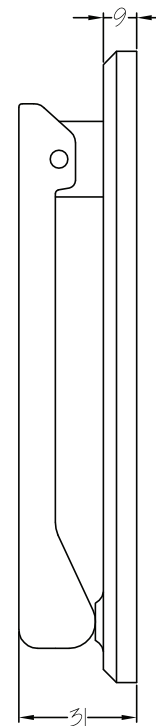

2 x M6 Fixing Bolts

Web: www.suffolklatchcompany.co.uk
 Email: info@suffolklatchcompany.co.uk
 Tel: 01787 277277

Suffolk Latch Company Ltd
 Unit B
 Clare
 Suffolk
 CO10 8QP

Scale: 1:2

SKU: UK- FB339

Date: 20/01/2017

Drawn By: Carl Benson

Product Name: Ring Door Knocker.

Material / Colour: Cast Iron/ Black Epoxy

Pack Content: 1 x Door Knocker, 1 x Striker, 2 x Fixing Bolts

Suffolk Latch Co
suffolklatchcompany.co.uk

Web: www.suffolklatchcompany.co.uk
 Email: info@suffolklatchcompany.co.uk
 Tel: 01787 277277

Suffolk Latch Company Ltd
 Unit B
 Clare
 Suffolk
 CO10 8QD

Scale: 1:2

SKU: UK-FB338

Date: 20/01/2017

Drawn By: Carl Benson

Product Name: Knocker.

Material / Colour: Cast Iron/ Black Epoxy

Pack Content: 1 x Door Knocker, 2 x M6 Fixing Bolts.