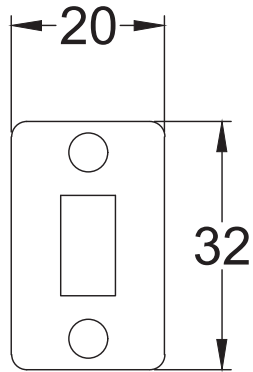

Drawn By: Carl Benson

Product Name : Knob Bolt Straight 4 Inch.

Material / Colour: Cast Iron. Flat Black.

Pack Content: 1 x Bolt, 1 x Keeper & 6 x Matching Wood Screws.

Suffolk Latch Co
suffolklatchcompany.co.uk

Drawn By: Carl Benson

Product Name : Knob Bolt Straight 6 Inch.

Material / Colour: Cast Iron. Flat Black.

Pack Content: 1 x Bolt, 1 x Keeper & 6 x Matching Wood Screws.

Suffolk Latch Co
suffolkatchcompany.co.uk