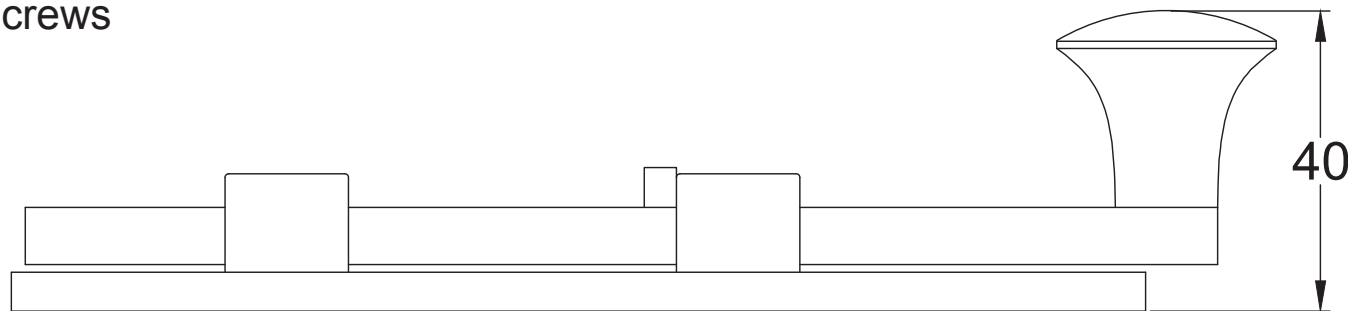

Drawn By: Carl Benson

Product Name : Knob Bolt Straight 4 Inch.

Material / Colour: Cast Iron. Flat Black.

Pack Content: 1 x Bolt, 1 x Keeper & 6 x Matching Wood Screws.

Suffolk Latch Co
suffolklatchcompany.co.uk

Drawn By: Carl Benson

Product Name : Knob Bolt Straight 6 Inch.

Material / Colour: Cast Iron. Flat Black.

Pack Content: 1 x Bolt, 1 x Keeper & 6 x Matching Wood Screws.

Suffolk Latch Co
suffolkatchcompany.co.uk