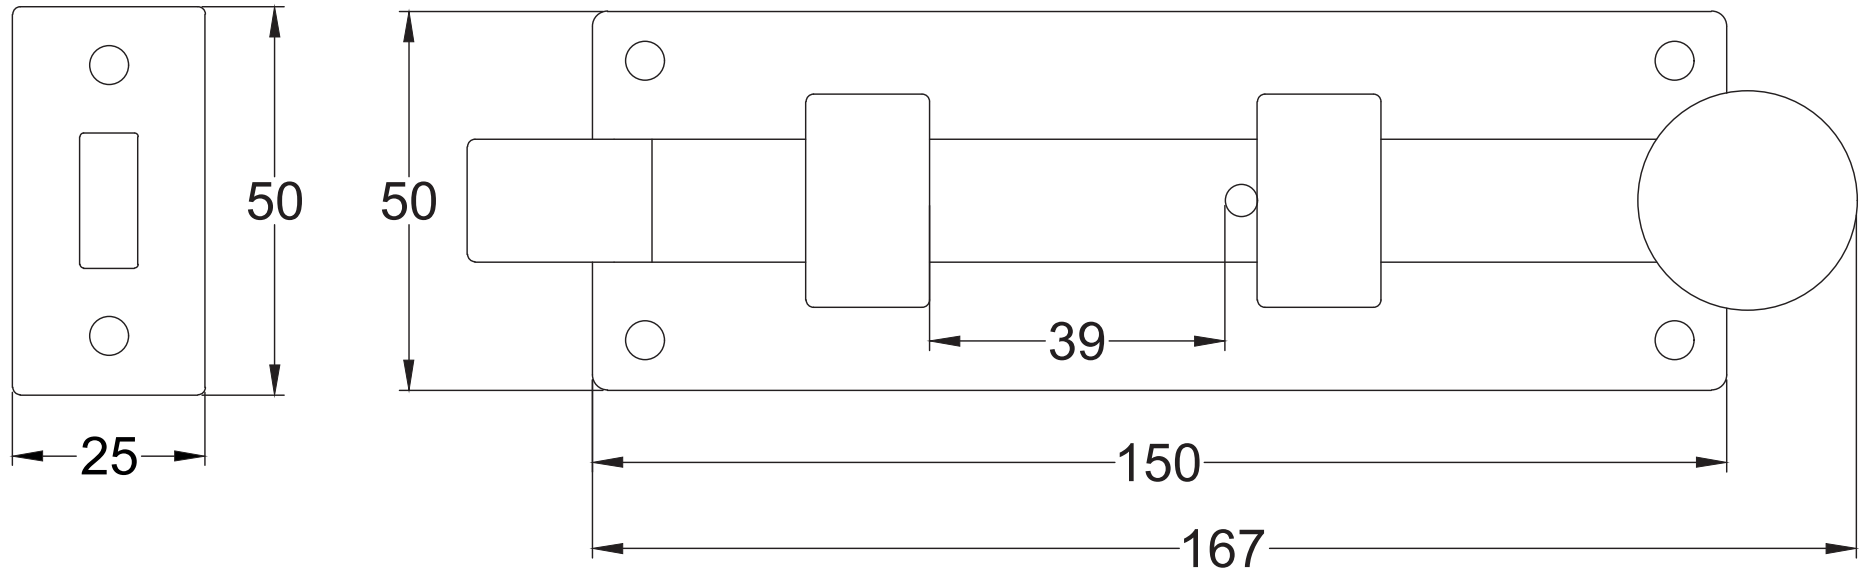

Web: www.suffolklatchcompany.co.uk
Email: info@suffolklatchcompany.co.uk
Tel: 01787 277277

Suffolk Latch Company Ltd
Unit B, Bridewell Ind Est
Clare
Suffolk
CO10 8QD

Scale: 1:1

SKU: UKS-FB125

Date: 28/10/2019

Drawn By: Carl Benson

Product Name : Knob Bolt Cranked 6 Inch.

Material / Colour: Cast Iron. Flat Black.

Pack Content: 1 x Bolt, 1 x Keeper & 6 x Matching Wood Screws.

Suffolk Latch Co
suffolklatchcompany.co.uk