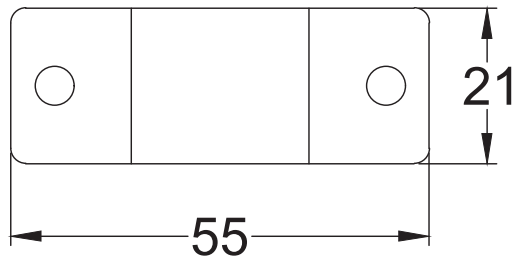

Drawn By: Carl Benson

Product Name : Knob Bolt Straight 4 Inch.

Material / Colour: Cast Iron. Flat Black.

Pack Content: 1 x Bolt, 1 x Keeper & 6 x Matching Wood Screws.

Suffolk Latch Co
suffolklatchcompany.co.uk

Drawn By: Carl Benson

Product Name : Knob Bolt Straight 6 Inch.

Material / Colour: Cast Iron. Flat Black.

Pack Content: 1 x Bolt, 1 x Keeper & 6 x Matching Wood Screws.

Suffolk Latch Co
suffolkatchcompany.co.uk