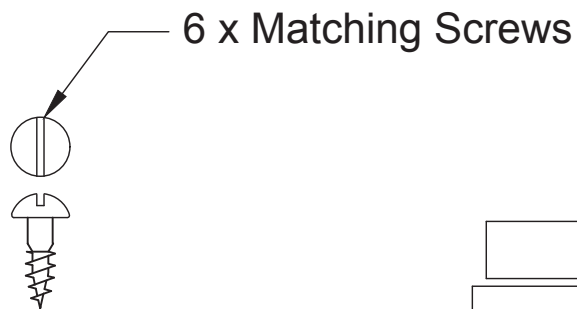

Drawn By: Carl Benson

Product Name : Knob Bolt Straight 4 Inch.

Material / Colour: Cast Iron. Flat Black.

Pack Content: 1 x Bolt, 1 x Keeper & 6 x Matching Wood Screws.

Suffolk Latch Co
suffolklatchcompany.co.uk

Drawn By: Carl Benson

Product Name : Knob Bolt Straight 6 Inch.

Material / Colour: Cast Iron. Flat Black.

Pack Content: 1 x Bolt, 1 x Keeper & 6 x Matching Wood Screws.

Suffolk Latch Co
suffolkatchcompany.co.uk