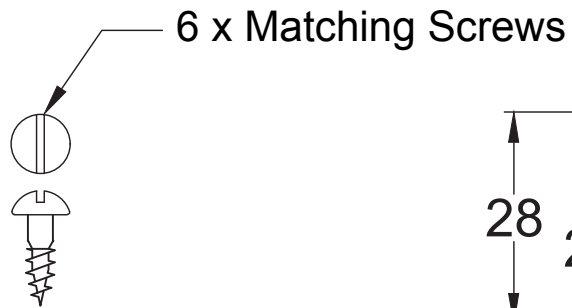

Drawn By: Carl Benson

Product Name : Knob Bolt Straight 4 Inch.

Material / Colour: Cast Iron. Flat Black.

Pack Content: 1 x Bolt, 1 x Keeper & 6 x Matching Wood Screws.

Suffolk Latch Co
suffolklatchcompany.co.uk

Drawn By: Carl Benson

Product Name : Knob Bolt Straight 6 Inch.

Material / Colour: Cast Iron. Flat Black.

Pack Content: 1 x Bolt, 1 x Keeper & 6 x Matching Wood Screws.

Suffolk Latch Co
suffolkatchcompany.co.uk