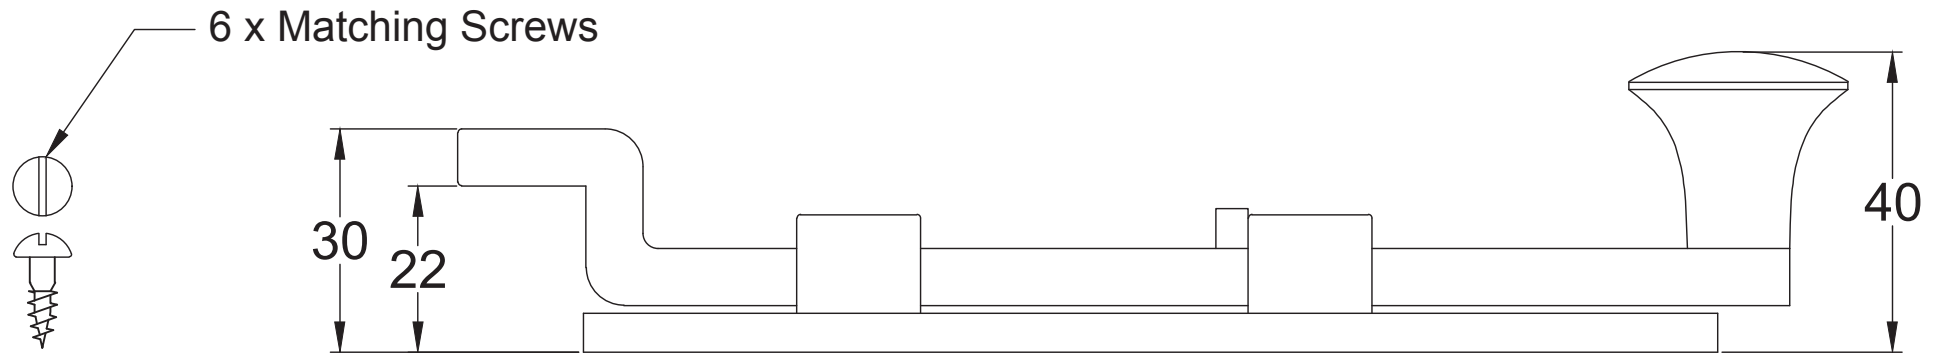

Web: www.suffolklatchcompany.co.uk
Email: info@suffolklatchcompany.co.uk
Tel: 01787 277277

Suffolk Latch Company Ltd
Unit B, Bridewell Ind Est
Clare
Suffolk
CO10 8QD

Scale: 1:1

SKU: UKS-FB125

Date: 28/10/2019

Drawn By: Carl Benson

Product Name : Knob Bolt Cranked 6 Inch.

Material / Colour: Cast Iron. Flat Black.

Pack Content: 1 x Bolt, 1 x Keeper & 6 x Matching Wood Screws.

Suffolk Latch Co
suffolklatchcompany.co.uk