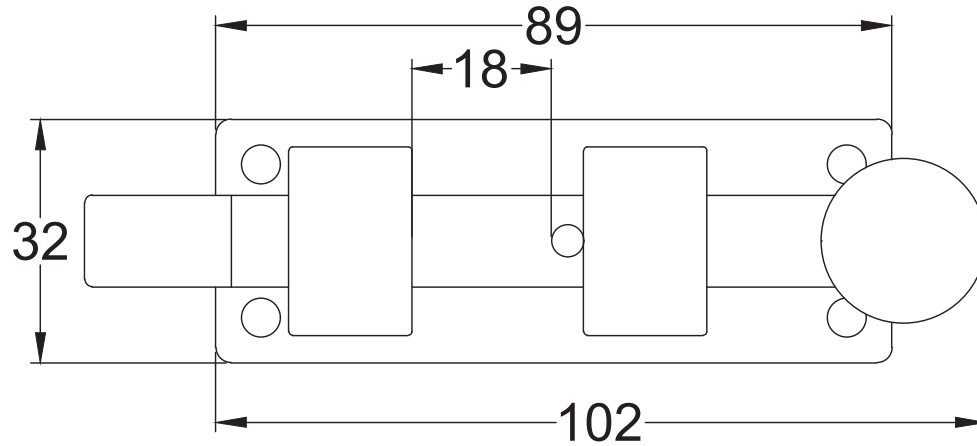

Drawn By: Carl Benson

Product Name : Knob Bolt Straight 4 Inch.

Material / Colour: Cast Iron. Flat Black.

Pack Content: 1 x Bolt, 1 x Keeper & 6 x Matching Wood Screws.

Suffolk Latch Co
suffolklatchcompany.co.uk

Drawn By: Carl Benson

Product Name : Knob Bolt Straight 6 Inch.

Material / Colour: Cast Iron. Flat Black.

Pack Content: 1 x Bolt, 1 x Keeper & 6 x Matching Wood Screws.

Suffolk Latch Co
suffolkatchcompany.co.uk