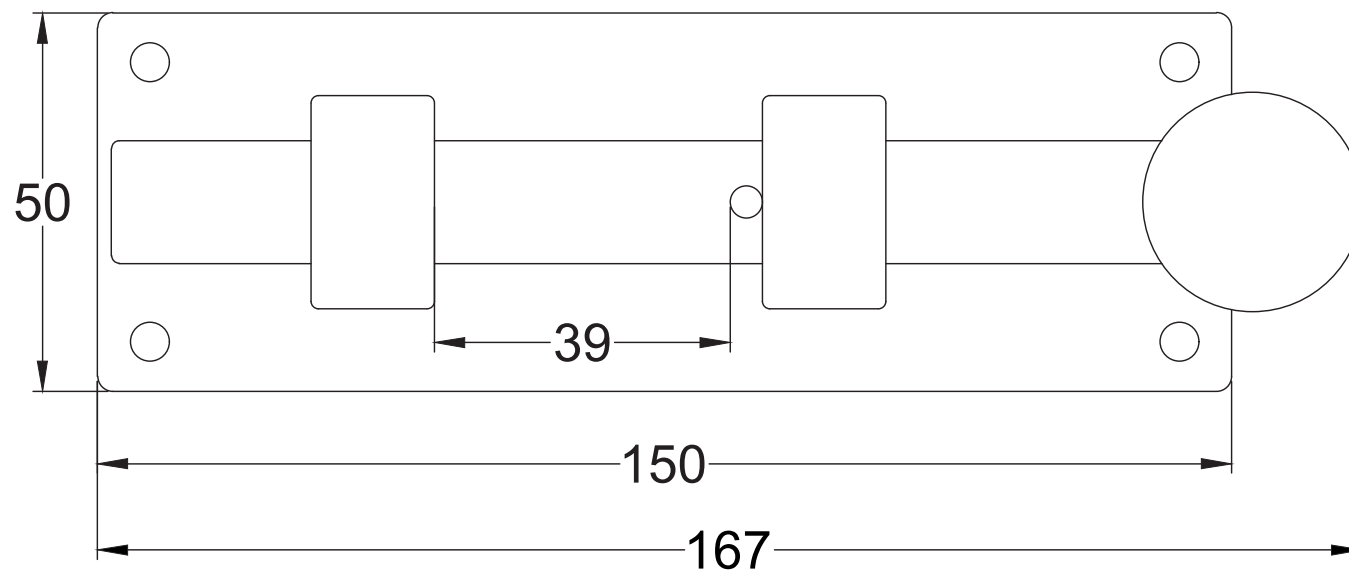

Drawn By: Carl Benson

Product Name : Knob Bolt Straight 4 Inch.

Material / Colour: Cast Iron. Flat Black.

Pack Content: 1 x Bolt, 1 x Keeper & 6 x Matching Wood Screws.

Suffolk Latch Co
suffolklatchcompany.co.uk

Drawn By: Carl Benson

Product Name : Knob Bolt Straight 6 Inch.

Material / Colour: Cast Iron. Flat Black.

Pack Content: 1 x Bolt, 1 x Keeper & 6 x Matching Wood Screws.

Suffolk Latch Co
suffolkatchcompany.co.uk