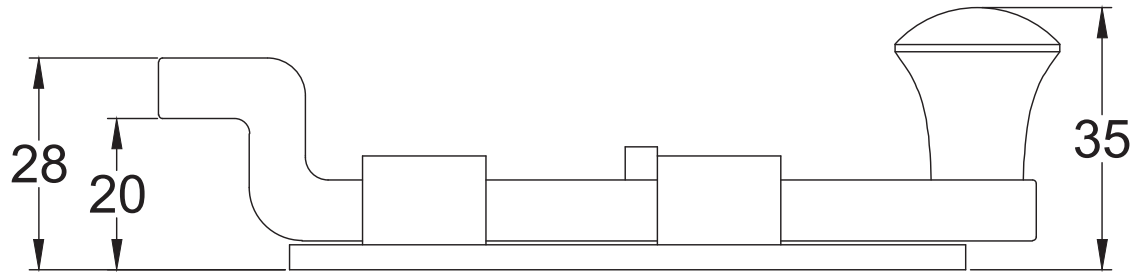

Drawn By: Carl Benson

Product Name : Knob Bolt Straight 4 Inch.

Material / Colour: Cast Iron. Flat Black.

Pack Content: 1 x Bolt, 1 x Keeper & 6 x Matching Wood Screws.

Suffolk Latch Co
suffolklatchcompany.co.uk

Drawn By: Carl Benson

Product Name : Knob Bolt Straight 6 Inch.

Material / Colour: Cast Iron. Flat Black.

Pack Content: 1 x Bolt, 1 x Keeper & 6 x Matching Wood Screws.

Suffolk Latch Co
suffolkatchcompany.co.uk