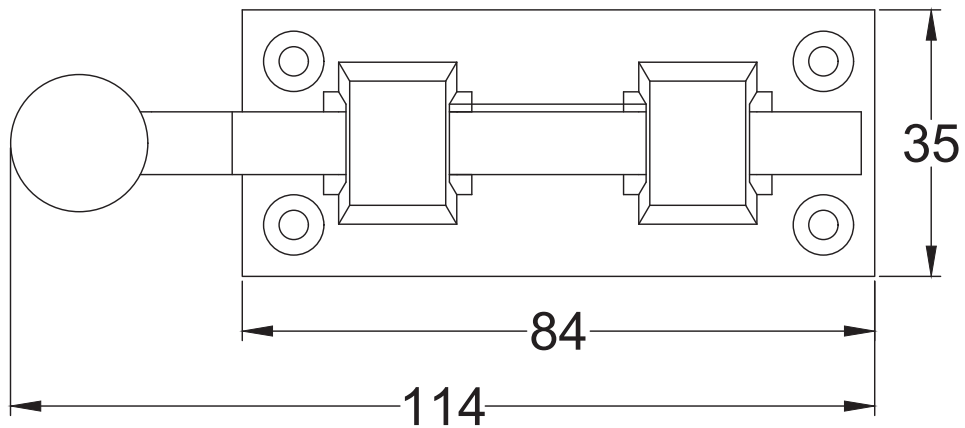

Web: www.suffolkatchcompany.co.uk
Email: info@suffolkatchcompany.co.uk
Tel: 01787 277277

Suffolk Latch Company Ltd
Unit B
Clare
Suffolk
CO10 8QD

Scale: 1:1

SKU: UK-TC 168 76

Date: 22/08/2019

Drawn By: Carl Benson

Product Name: Door Bolt Straight 76mm.

Material / Colour: Cast Iron, UV Resistant Black Powder Coat

Pack Content: 1 x Door Bolt, 1 x Keeper, 6 x Stainless Steel Dome Head Slotted Wood Screws.

Suffolk Latch Co
suffolkatchcompany.co.uk