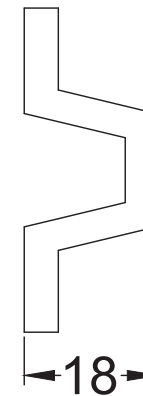

Web: www.suffolkatchcompany.co.uk
Email: info@suffolkatchcompany.co.uk
Tel: 01787 277277

Suffolk Latch Company Ltd
Unit B
Clare
Suffolk
CO10 8QD

Scale: 1:1

SKU: UK-TC 168 76

Date: 22/08/2019

Drawn By: Carl Benson

Product Name: Door Bolt Straight 76mm.

Material / Colour: Cast Iron, UV Resistant Black Powder Coat

Pack Content: 1 x Door Bolt, 1 x Keeper, 6 x Stainless Steel Dome Head Slotted Wood Screws.

Suffolk Latch Co
suffolkatchcompany.co.uk