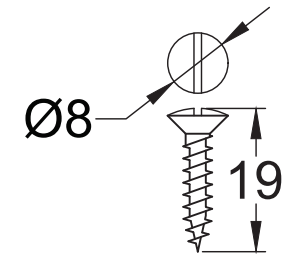

Web: www.suffolk latch company.co.uk
Email: info@suffolk latch company.co.uk
Tel: 01787 277277

Suffolk Latch Company Ltd
Unit B
Clare
Suffolk
CO10 8QD

Scale: 1:1

SKU: UK-TC 168 102

Date: 22/08/2019

Drawn By: Carl Benson

Product Name: Door Bolt Straight 102mm.

Material / Colour: Cast Iron, UV Resistant Black Powder Coat

Pack Content: 1 x Door Bolt, 1 x Keeper, 8 x Stainless Steel Dome Head Slotted Wood Screws.

Suffolk Latch Co
suffolk latch company.co.uk