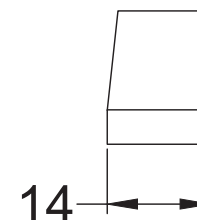

Web: www.suffolkatchcompany.co.uk
Email: info@suffolkatchcompany.co.uk
Tel: 01787 277277

Suffolk Latch Company Ltd
Unit B
Clare
Suffolk
CO10 8QD

Scale: 1:1

SKU: UK-TC 168 76

Date: 22/08/2019

Drawn By: Carl Benson

Product Name: Door Bolt Straight 76mm.

Material / Colour: Cast Iron, UV Resistant Black Powder Coat

Pack Content: 1 x Door Bolt, 1 x Keeper, 6 x Stainless Steel Dome Head Slotted Wood Screws.

Suffolk Latch Co
suffolkatchcompany.co.uk