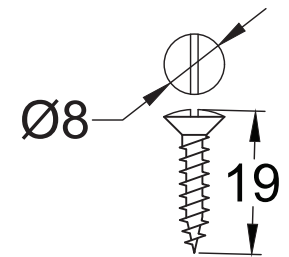

Web: www.suffolklatchcompany.co.uk
Email: info@suffolklatchcompany.co.uk
Tel: 01787 277277

Suffolk Latch Company Ltd
Unit B
Clare
Suffolk
CO10 8QD

Scale: 1:1

SKU: UK-TC 169 102

Date: 23/08/2019

Drawn By: Carl Benson

Product Name: Door Bolt Cranked 102mm.

Material / Colour: Cast Iron, UV Resistant Black Powder Coat

Pack Content: 1 x Door Bolt, 1 x Mortice Receiver, 6 x Stainless Steel Dome Head Slotted Wood Screws.

Suffolk Latch Co
suffolklatchcompany.co.uk