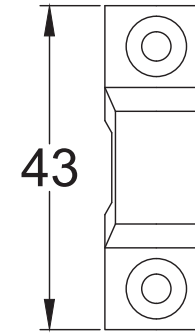

Web: www.suffolk latch company.co.uk
Email: info@suffolk latch company.co.uk
Tel: 01787 277277

Suffolk Latch Company Ltd
Unit B
Clare
Suffolk
CO10 8QD

Scale: 1:1

SKU: UK-TC 168 102

Date: 22/08/2019

Drawn By: Carl Benson

Product Name: Door Bolt Straight 102mm.

Material / Colour: Cast Iron, UV Resistant Black Powder Coat

Pack Content: 1 x Door Bolt, 1 x Keeper, 8 x Stainless Steel Dome Head Slotted Wood Screws.

Suffolk Latch Co
suffolk latch company.co.uk