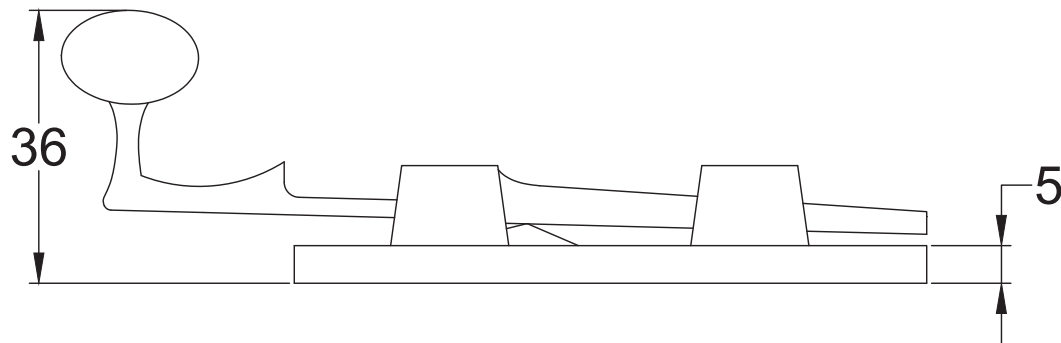

Web: www.suffolkatchcompany.co.uk
Email: info@suffolkatchcompany.co.uk
Tel: 01787 277277

Suffolk Latch Company Ltd
Unit B
Clare
Suffolk
CO10 8QD

Scale: 1:1

SKU: UK-TC 168 76

Date: 22/08/2019

Drawn By: Carl Benson

Product Name: Door Bolt Straight 76mm.

Material / Colour: Cast Iron, UV Resistant Black Powder Coat

Pack Content: 1 x Door Bolt, 1 x Keeper, 6 x Stainless Steel Dome Head Slotted Wood Screws.

Suffolk Latch Co
suffolkatchcompany.co.uk