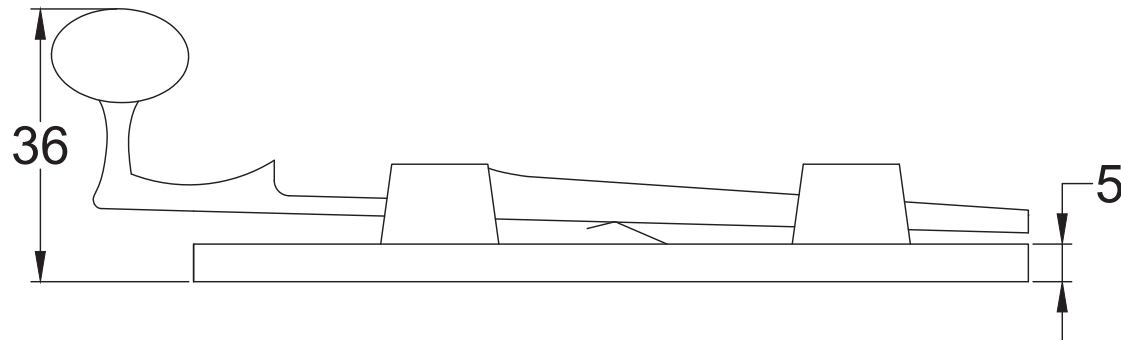

Web: www.suffolk latch company.co.uk
Email: info@suffolk latch company.co.uk
Tel: 01787 277277

Suffolk Latch Company Ltd
Unit B
Clare
Suffolk
CO10 8QD

Scale: 1:1

SKU: UK-TC 168 102

Date: 22/08/2019

Drawn By: Carl Benson

Product Name: Door Bolt Straight 102mm.

Material / Colour: Cast Iron, UV Resistant Black Powder Coat

Pack Content: 1 x Door Bolt, 1 x Keeper, 8 x Stainless Steel Dome Head Slotted Wood Screws.

Suffolk Latch Co
suffolk latch company.co.uk