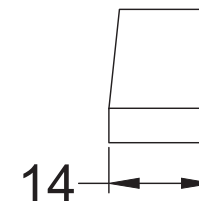

Web: www.suffolk latch company.co.uk
Email: info@suffolk latch company.co.uk
Tel: 01787 277277

Suffolk Latch Company Ltd
Unit B
Clare
Suffolk
CO10 8QD

Scale: 1:1

SKU: UK-TC 168 102

Date: 22/08/2019

Drawn By: Carl Benson

Product Name: Door Bolt Straight 102mm.

Material / Colour: Cast Iron, UV Resistant Black Powder Coat

Pack Content: 1 x Door Bolt, 1 x Keeper, 8 x Stainless Steel Dome Head Slotted Wood Screws.

Suffolk Latch Co
suffolk latch company.co.uk