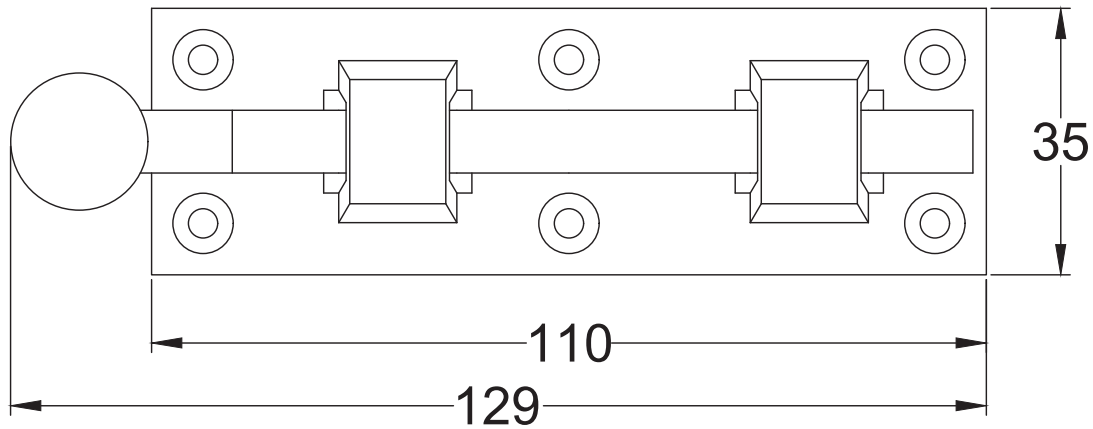

Web: www.suffolk latch company.co.uk
Email: info@suffolk latch company.co.uk
Tel: 01787 277277

Suffolk Latch Company Ltd
Unit B
Clare
Suffolk
CO10 8QD

Scale: 1:1

SKU: UK-TC 168 102

Date: 22/08/2019

Drawn By: Carl Benson

Product Name: Door Bolt Straight 102mm.

Material / Colour: Cast Iron, UV Resistant Black Powder Coat

Pack Content: 1 x Door Bolt, 1 x Keeper, 8 x Stainless Steel Dome Head Slotted Wood Screws.

Suffolk Latch Co
suffolk latch company.co.uk