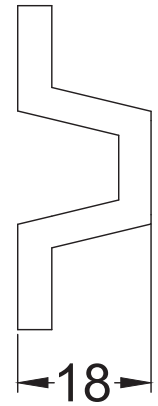

Web: www.suffolk latch company.co.uk
Email: info@suffolk latch company.co.uk
Tel: 01787 277277

Suffolk Latch Company Ltd
Unit B
Clare
Suffolk
CO10 8QD

Scale: 1:1

SKU: UK-TC 168 102

Date: 22/08/2019

Drawn By: Carl Benson

Product Name: Door Bolt Straight 102mm.

Material / Colour: Cast Iron, UV Resistant Black Powder Coat

Pack Content: 1 x Door Bolt, 1 x Keeper, 8 x Stainless Steel Dome Head Slotted Wood Screws.

Suffolk Latch Co
suffolk latch company.co.uk