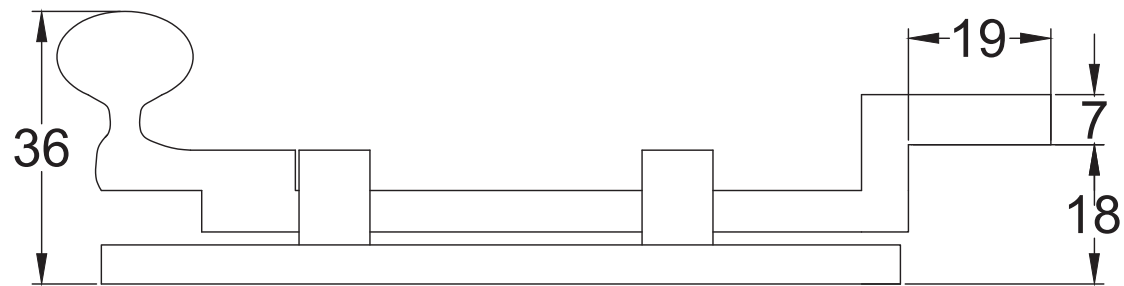

Web: www.suffolklatchcompany.co.uk
Email: info@suffolklatchcompany.co.uk
Tel: 01787 277277

Suffolk Latch Company Ltd
Unit B
Clare
Suffolk
CO10 8QD

Scale: 1:1

SKU: UK-TC 169 102

Date: 23/08/2019

Drawn By: Carl Benson

Product Name: Door Bolt Cranked 102mm.

Material / Colour: Cast Iron, UV Resistant Black Powder Coat

Pack Content: 1 x Door Bolt, 1 x Mortice Receiver, 6 x Stainless Steel Dome Head Slotted Wood Screws.

Suffolk Latch Co
suffolklatchcompany.co.uk