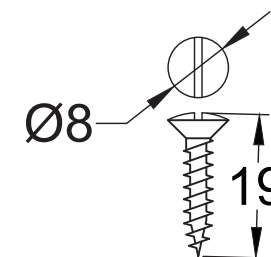

Web: www.suffolkatchcompany.co.uk
Email: info@suffolkatchcompany.co.uk
Tel: 01787 277277

Suffolk Latch Company Ltd
Unit B
Clare
Suffolk
CO10 8QD

Scale: 1:1

SKU: UK-TC 168 76

Date: 22/08/2019

Drawn By: Carl Benson

Product Name: Door Bolt Straight 76mm.

Material / Colour: Cast Iron, UV Resistant Black Powder Coat

Pack Content: 1 x Door Bolt, 1 x Keeper, 6 x Stainless Steel Dome Head Slotted Wood Screws.

Suffolk Latch Co
suffolkatchcompany.co.uk