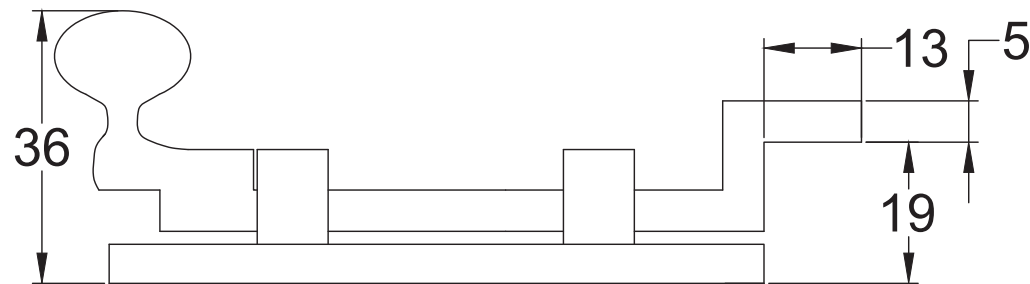

1. Door Bolt Cranked 84mm
2. Door Bolt Cranked 110mm
3. Door Bolt Straight 84mm
4. Door Bolt Straight 110mm

Web: www.suffolklatchcompany.co.uk
 Email: info@suffolklatchcompany.co.uk
 Tel: 01787 277277

Suffolk Latch Company Ltd
 Unit B
 Clare
 Suffolk
 CO10 8QD

Scale: 1:1

SKU: UK-TC 169 76

Date: 27/08/2019

Drawn By: Carl Benson

Product Name: Door Bolt Cranked 76mm.

Material / Colour: Cast Iron, UV Resistant Black Powder Coat

Pack Content: 1 x Door Bolt, 1 x Mortice Receiver, 6 x Stainless Steel Dome Head Slotted Wood Screws.

SKU: UK-TC 168 76

Date: 22/08/2019

Drawn By: Carl Benson

Product Name: Door Bolt Straight 76mm.

Material / Colour: Cast Iron, UV Resistant Black Powder Coat

Pack Content: 1 x Door Bolt, 1 x Keeper, 6 x Stainless Steel Dome Head Slotted Wood Screws.