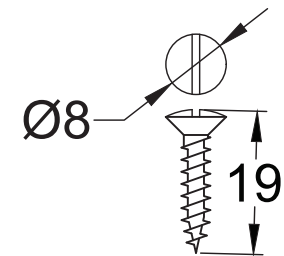

1. Door Bolt Cranked 84mm
2. Door Bolt Cranked 110mm
3. Door Bolt Straight 84mm
4. Door Bolt Straight 110mm

Web: www.suffolklatchcompany.co.uk
 Email: info@suffolklatchcompany.co.uk
 Tel: 01787 277277

Suffolk Latch Company Ltd
 Unit B
 Clare
 Suffolk
 CO10 8QD

Scale: 1:1

SKU: UK-TC 169 76

Date: 27/08/2019

Drawn By: Carl Benson

Product Name: Door Bolt Cranked 76mm.

Material / Colour: Cast Iron, UV Resistant Black Powder Coat

Pack Content: 1 x Door Bolt, 1 x Mortice Receiver, 6 x Stainless Steel Dome Head Slotted Wood Screws.

SKU: UK-TC 169 102

Date: 23/08/2019

Drawn By: Carl Benson

Product Name: Door Bolt Cranked 102mm.

Material / Colour: Cast Iron, UV Resistant Black Powder Coat

Pack Content: 1 x Door Bolt, 1 x Mortice Receiver, 6 x Stainless Steel Dome Head Slotted Wood Screws.

SKU: UK-TC 168 76

Date: 22/08/2019

Drawn By: Carl Benson

Product Name: Door Bolt Straight 76mm.

Material / Colour: Cast Iron, UV Resistant Black Powder Coat

Pack Content: 1 x Door Bolt, 1 x Keeper, 6 x Stainless Steel Dome Head Slotted Wood Screws.