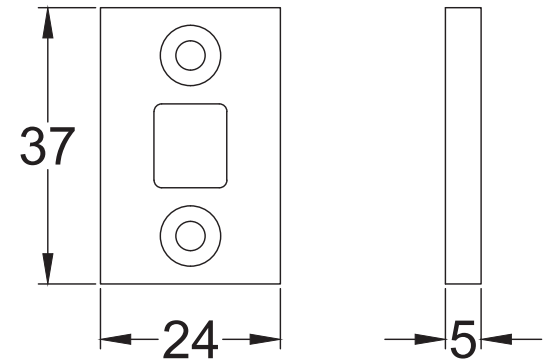

Web: www.suffolklatchcompany.co.uk
Email: info@suffolklatchcompany.co.uk
Tel: 01787 277277

Suffolk Latch Company Ltd
Unit B
Clare
Suffolk
CO10 8QD

Scale: 1:1

SKU: UK-TC 169 102

Date: 23/08/2019

Drawn By: Carl Benson

Product Name: Door Bolt Cranked 102mm.

Material / Colour: Cast Iron, UV Resistant Black Powder Coat

Pack Content: 1 x Door Bolt, 1 x Mortice Receiver, 6 x Stainless Steel Dome Head Slotted Wood Screws.

Suffolk Latch Co
suffolklatchcompany.co.uk