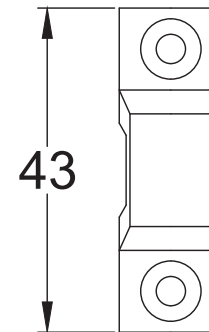

Web: www.suffolkatchcompany.co.uk
Email: info@suffolkatchcompany.co.uk
Tel: 01787 277277

Suffolk Latch Company Ltd
Unit B
Clare
Suffolk
CO10 8QD

Scale: 1:1

SKU: UK-TC 168 76

Date: 22/08/2019

Drawn By: Carl Benson

Product Name: Door Bolt Straight 76mm.

Material / Colour: Cast Iron, UV Resistant Black Powder Coat

Pack Content: 1 x Door Bolt, 1 x Keeper, 6 x Stainless Steel Dome Head Slotted Wood Screws.

Suffolk Latch Co
suffolkatchcompany.co.uk