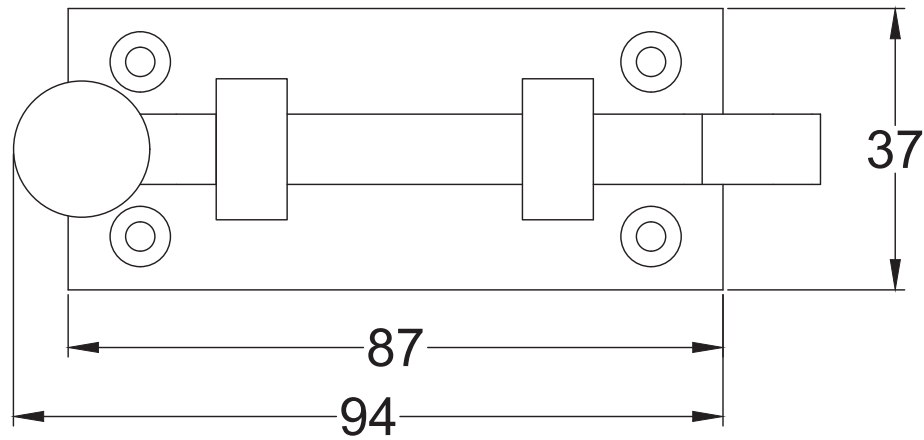

1. Door Bolt Cranked 84mm
2. Door Bolt Cranked 110mm
3. Door Bolt Straight 84mm
4. Door Bolt Straight 110mm

Web: www.suffolklatchcompany.co.uk
 Email: info@suffolklatchcompany.co.uk
 Tel: 01787 277277

Suffolk Latch Company Ltd
 Unit B
 Clare
 Suffolk
 CO10 8QD

Scale: 1:1

SKU: UK-TC 169 76

Date: 27/08/2019

Drawn By: Carl Benson

Product Name: Door Bolt Cranked 76mm.

Material / Colour: Cast Iron, UV Resistant Black Powder Coat

Pack Content: 1 x Door Bolt, 1 x Mortice Receiver, 6 x Stainless Steel Dome Head Slotted Wood Screws.

SKU: UK-TC 169 102

Date: 23/08/2019

Drawn By: Carl Benson

Product Name: Door Bolt Cranked 102mm.

Material / Colour: Cast Iron, UV Resistant Black Powder Coat

Pack Content: 1 x Door Bolt, 1 x Mortice Receiver, 6 x Stainless Steel Dome Head Slotted Wood Screws.

SKU: UK-TC 168 76

Date: 22/08/2019

Drawn By: Carl Benson

Product Name: Door Bolt Straight 76mm.

Material / Colour: Cast Iron, UV Resistant Black Powder Coat

Pack Content: 1 x Door Bolt, 1 x Keeper, 6 x Stainless Steel Dome Head Slotted Wood Screws.