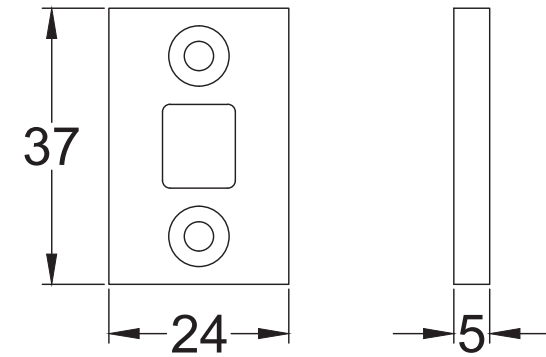

1. Door Bolt Cranked 84mm
2. Door Bolt Cranked 110mm
3. Door Bolt Straight 84mm
4. Door Bolt Straight 110mm

Web: www.suffolklatchcompany.co.uk
 Email: info@suffolklatchcompany.co.uk
 Tel: 01787 277277

Suffolk Latch Company Ltd
 Unit B
 Clare
 Suffolk
 CO10 8QD

Scale: 1:1

SKU: UK-TC 169 76

Date: 27/08/2019

Drawn By: Carl Benson

Product Name: Door Bolt Cranked 76mm.

Material / Colour: Cast Iron, UV Resistant Black Powder Coat

Pack Content: 1 x Door Bolt, 1 x Mortice Receiver, 6 x Stainless Steel Dome Head Slotted Wood Screws.

SKU: UK-TC 169 102

Date: 23/08/2019

Drawn By: Carl Benson

Product Name: Door Bolt Cranked 102mm.

Material / Colour: Cast Iron, UV Resistant Black Powder Coat

Pack Content: 1 x Door Bolt, 1 x Mortice Receiver, 6 x Stainless Steel Dome Head Slotted Wood Screws.

SKU: UK-TC 168 76

Date: 22/08/2019

Drawn By: Carl Benson

Product Name: Door Bolt Straight 76mm.

Material / Colour: Cast Iron, UV Resistant Black Powder Coat

Pack Content: 1 x Door Bolt, 1 x Keeper, 6 x Stainless Steel Dome Head Slotted Wood Screws.