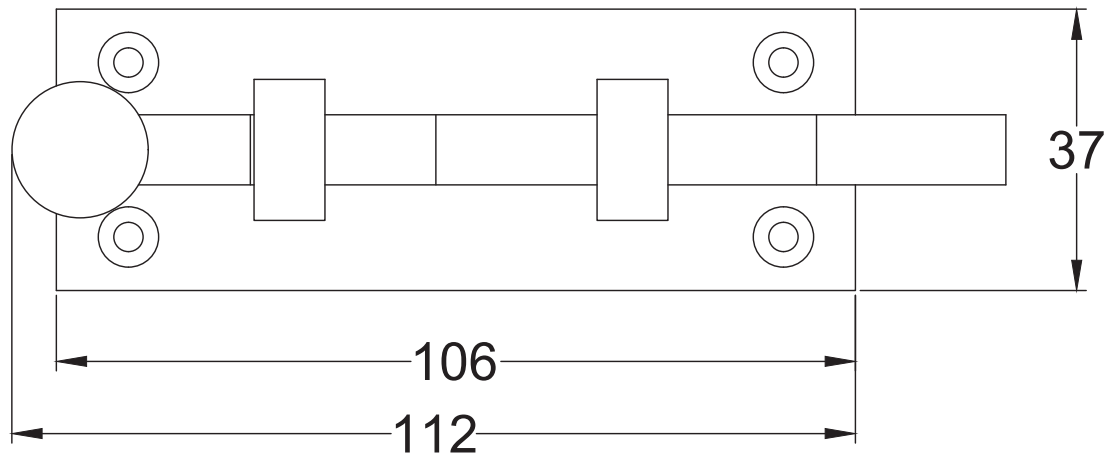

Web: www.suffolklatchcompany.co.uk
Email: info@suffolklatchcompany.co.uk
Tel: 01787 277277

Suffolk Latch Company Ltd
Unit B
Clare
Suffolk
CO10 8QD

Scale: 1:1

SKU: UK-TC 169 102

Date: 23/08/2019

Drawn By: Carl Benson

Product Name: Door Bolt Cranked 102mm.

Material / Colour: Cast Iron, UV Resistant Black Powder Coat

Pack Content: 1 x Door Bolt, 1 x Mortice Receiver, 6 x Stainless Steel Dome Head Slotted Wood Screws.

Suffolk Latch Co
suffolklatchcompany.co.uk