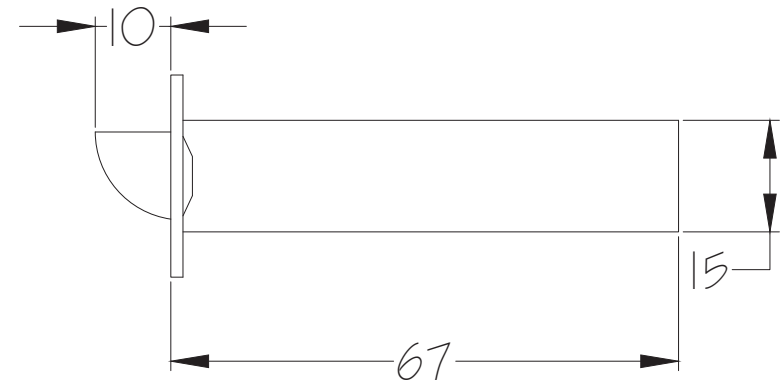

4 x Matching Screws

Web: www.suffolklatchcompany.co.uk
Email: info@suffolklatchcompany.co.uk
Tel: 01787 277277

Suffolk Latch Company Ltd
Unit B
Clare
Suffolk
CO10 8QP

Scale: 1:1

SKU: LAL0081-EXB-2.5

Date: 30/08/2018

Drawn By: Carl Benson

Product Name: Bolt Through Tubular Latch 2.5 Inch Fire Rated CE1121

Material / Colour: Mild Steel with Black Forend

Pack Content: 1 x Tubular Latch, 1 x Keeper, 4 x wood screws.

Suffolk Latch Co
suffolklatchcompany.co.uk