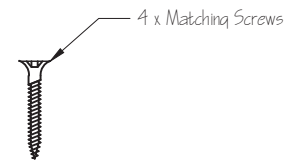

Web: www.suffolklatchcompany.co.uk
Email: info@suffolklatchcompany.co.uk
Tel: 01787 217217

Suffolk Latch Company Ltd
Unit B
Clare
Suffolk
CO10 8QP

Scale: 1:2

SKU: LAL1422-EXB-2.5

Date: 29 / 08 / 2018

Drawn By: Carl Benson

Product Name: Fire Rated Bathroom Lock 2.5 Inch Fire Rated CEI121

Material / Colour: Mild Steel with Black Forend

Pack Content: 1 x Mortice Bathroom Lock, Keeper, Seperate Forend & Matching Screws.

Suffolk Latch Co
suffolklatchcompany.co.uk