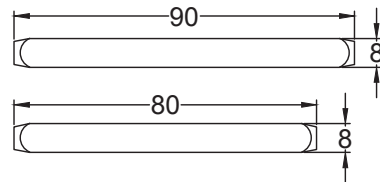

Web: www.suffolklatchcompany.co.uk
Email: info@suffolklatchcompany.co.uk
Tel: 01787 277277

Suffolk Latch Company Ltd
Unit B
Clare
Suffolk
CO10 8QD

Scale: 1:2

SKU: UK-FB1953

Date: 04/03/2020

Drawn By: Carl Benson

Product Name: Donnington Lever on Rose Handle.

Material / Colour: Cast Iron / Black Powder Coated

Pack Content 1; 2 x Handles. 2 x Mortice Bars, 8 x Black Stainless Steel
Screws

Suffolk Latch Co
suffolklatchcompany.co.uk