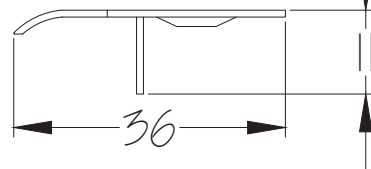

4 x Matching Screws

Web: www.suffolklatchcompany.co.uk
Email: info@suffolklatchcompany.co.uk
Tel: 01787 277277

Suffolk Latch Company Ltd
Unit B
Clare
Suffolk
CO10 8QP

Scale: 1:1

SKU: LAL0081-EXB-2.5

Date: 30/08/2018

Drawn By: Carl Benson

Product Name: Bolt Through Tubular Latch 2.5 Inch Fire Rated CE1121

Material / Colour: Mild Steel with Black Forend

Pack Content: 1 x Tubular Latch, 1 x Keeper, 4 x wood screws.

Suffolk Latch Co
suffolklatchcompany.co.uk