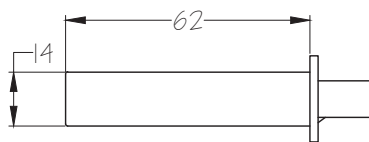

Web: www.suffolklatchcompany.co.uk
Email: info@suffolklatchcompany.co.uk
Tel: 01787 217217

Suffolk Latch Company Ltd
Unit B
Clare
Suffolk
CO10 8QP

Scale: 1:2

SKU: LAL1422-EXB-2.5

Date: 29 / 08 / 2018

Drawn By: Carl Benson

Product Name: Fire Rated Bathroom Lock 2.5 Inch Fire Rated CEI121

Material / Colour: Mild Steel with Black Forend

Pack Content: 1 x Mortice Bathroom Lock, Keeper, Seperate Forend & Matching Screws.

Suffolk Latch Co
suffolklatchcompany.co.uk