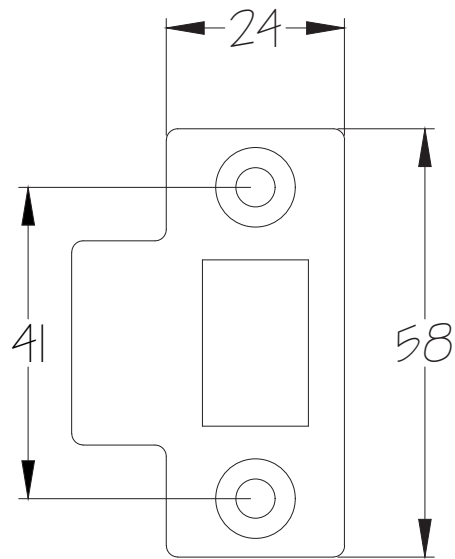

4 x Matching Screws

Web: www.suffolklatchcompany.co.uk
Email: info@suffolklatchcompany.co.uk
Tel: 01787 277277

Suffolk Latch Company Ltd
Unit B
Clare
Suffolk
CO10 8QP

Scale: 1:1

SKU: LAL0081-EXB-2.5

Date: 30/08/2018

Drawn By: Carl Benson

Product Name: Bolt Through Tubular Latch 2.5 Inch Fire Rated CE1121

Material / Colour: Mild Steel with Black Forend

Pack Content: 1 x Tubular Latch, 1 x Keeper, 4 x wood screws.

Suffolk Latch Co
suffolklatchcompany.co.uk