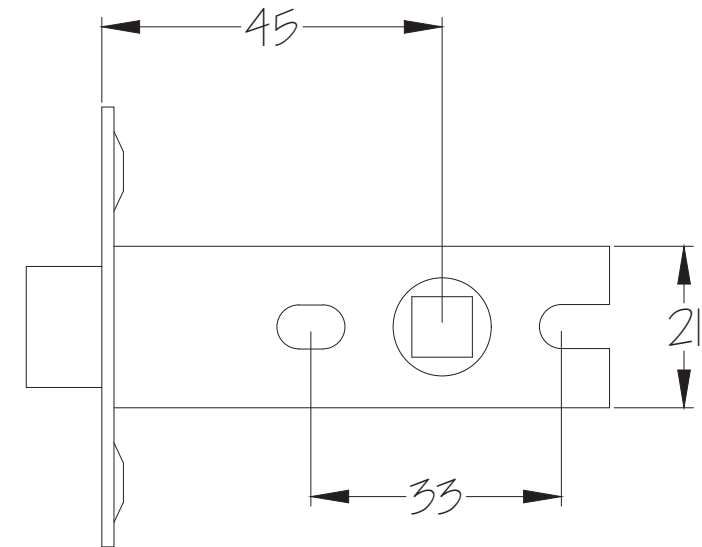

4 x Matching Screws

Web: www.suffolklatchcompany.co.uk
Email: info@suffolklatchcompany.co.uk
Tel: 01787 277277

Suffolk Latch Company Ltd
Unit B
Clare
Suffolk
CO10 8QP

Scale: 1:1

SKU: LAL0081-EXB-2.5

Date: 30/08/2018

Drawn By: Carl Benson

Product Name: Bolt Through Tubular Latch 2.5 Inch Fire Rated CE1121

Material / Colour: Mild Steel with Black Forend

Pack Content: 1 x Tubular Latch, 1 x Keeper, 4 x wood screws.

Suffolk Latch Co
suffolklatchcompany.co.uk