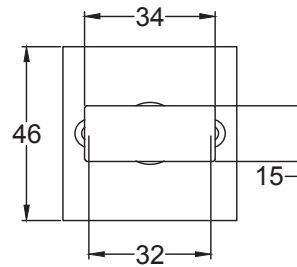

Web: www.suffolkatchcompany.co.uk
Email: info@suffolkatchcompany.co.uk
Tel: 01787 277277

Suffolk Latch Company Ltd
Unit B
Clare
Suffolk
CO10 8QD

Scale: 1:2

SKU: UK-FB155

Date: 04/03/2020

Drawn By: Carl Benson

Product Name: Square Turn & Release

Material / Colour: Cast Iron / Black Powder Coated

Pack Content1; 1 x Thumb Turn, 1 x Release/Indicator, 2 x Mortice Bars and 8 x Matching Wood Screws.

Suffolk Latch Co
suffolkatchcompany.co.uk