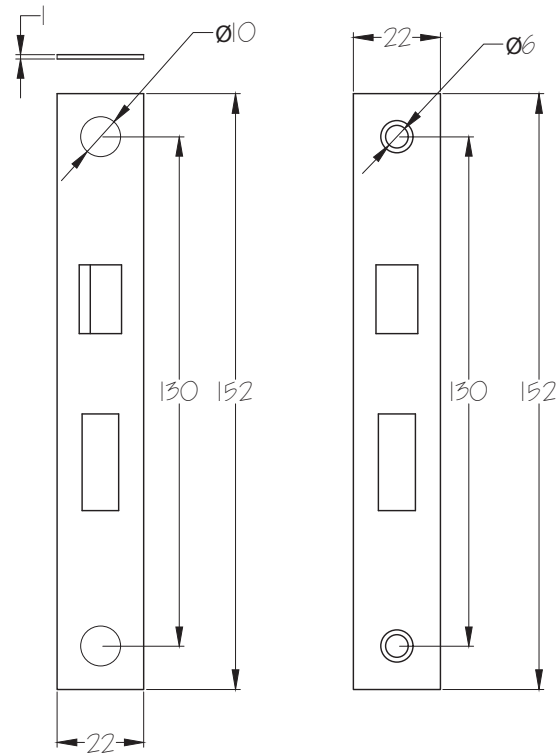

Web: www.suffolklatchcompany.co.uk
Email: info@suffolklatchcompany.co.uk
Tel: 01787 217217

Suffolk Latch Company Ltd
Unit B
Clare
Suffolk
CO10 8QP

Scale: 1:2

SKU: LAL1422-EXB-2.5

Date: 29 / 08 / 2018

Drawn By: Carl Benson

Product Name: Fire Rated Bathroom Lock 2.5 Inch Fire Rated CEI121

Material / Colour: Mild Steel with Black Forend

Pack Content: 1 x Mortice Bathroom Lock, Keeper, Seperate Forend & Matching Screws.

Suffolk Latch Co
suffolklatchcompany.co.uk