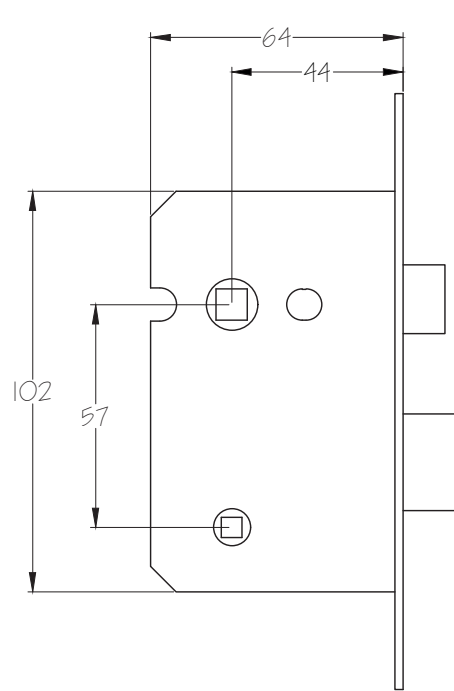

Web: www.suffolklatchcompany.co.uk
Email: info@suffolklatchcompany.co.uk
Tel: 01787 217217

Suffolk Latch Company Ltd
Unit B
Clare
Suffolk
CO10 8QP

Scale: 1:2

SKU: LAL1422-EXB-2.5

Date: 29 / 08 / 2018

Drawn By: Carl Benson

Product Name: Fire Rated Bathroom Lock 2.5 Inch Fire Rated CEI121

Material / Colour: Mild Steel with Black Forend

Pack Content: 1 x Mortice Bathroom Lock, Keeper, Seperate Forend & Matching Screws.

Suffolk Latch Co
suffolklatchcompany.co.uk