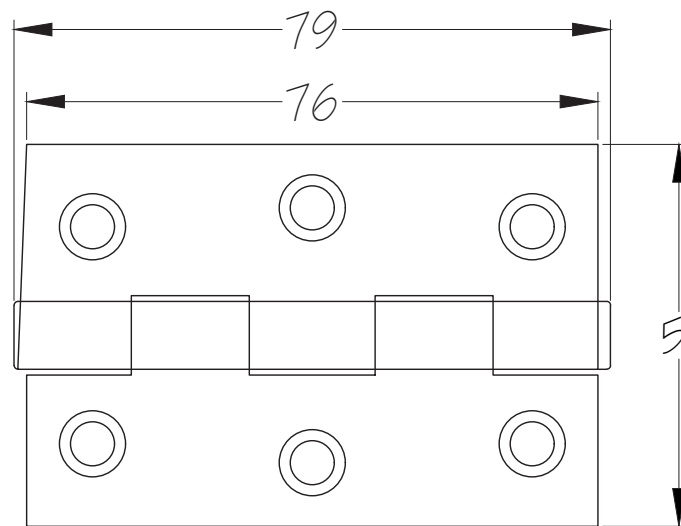

Suffolk Latch Company Ltd  
 Unit B  
 Clare  
 Suffolk  
 CO10 8QD

Scale: 1:2

SKU: UK-FB155

Date: 04/03/2020

Drawn By: Carl Benson

Product Name: Square Turn & Release

Material / Colour: Cast Iron / Black Powder Coated

Pack Content1; 1 x Thumb Turn, 1 x Release/Indicator, 2 x Mortice Bars and 8 x Matching Wood Screws.

**Suffolk Latch Co**  
[suffolkatchcompany.co.uk](http://suffolkatchcompany.co.uk)

Web: [www.suffolklatchcompany.co.uk](http://www.suffolklatchcompany.co.uk)  
 Email: [info@suffolklatchcompany.co.uk](mailto:info@suffolklatchcompany.co.uk)  
 Tel: 01787 277277