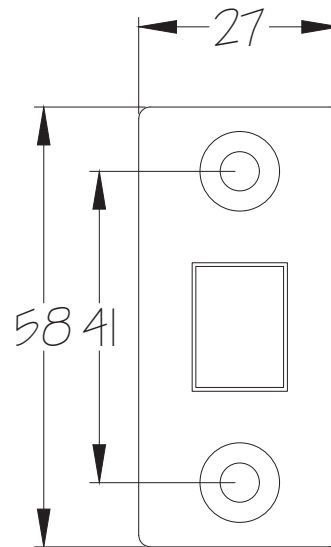

4 x Matching Screws

Web: www.suffolklatchcompany.co.uk
Email: info@suffolklatchcompany.co.uk
Tel: 01787 277277

Suffolk Latch Company Ltd
Unit B
Clare
Suffolk
CO10 8QP

Scale: 1:1

SKU: LAL0081-EXB-2.5

Date: 30/08/2018

Drawn By: Carl Benson

Product Name: Bolt Through Tubular Latch 2.5 Inch Fire Rated CE1121

Material / Colour: Mild Steel with Black Forend

Pack Content: 1 x Tubular Latch, 1 x Keeper, 4 x wood screws.

Suffolk Latch Co
suffolklatchcompany.co.uk