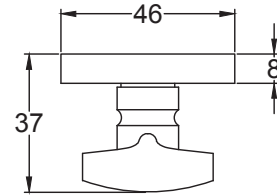

Web: www.suffolkatchcompany.co.uk
Email: info@suffolkatchcompany.co.uk
Tel: 01787 277277

Suffolk Latch Company Ltd
Unit B
Clare
Suffolk
CO10 8QD

Scale: 1:2

SKU: UK-FB155

Date: 04/03/2020

Drawn By: Carl Benson

Product Name: Square Turn & Release

Material / Colour: Cast Iron / Black Powder Coated

Pack Content1; 1 x Thumb Turn, 1 x Release/Indicator, 2 x Mortice Bars and 8 x Matching Wood Screws.

Suffolk Latch Co
suffolkatchcompany.co.uk