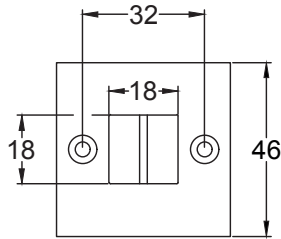

Web: www.suffolkatchcompany.co.uk
Email: info@suffolkatchcompany.co.uk
Tel: 01787 277277

Suffolk Latch Company Ltd
Unit B
Clare
Suffolk
CO10 8QD

Scale: 1:2

SKU: UK-FB155

Date: 04/03/2020

Drawn By: Carl Benson

Product Name: Square Turn & Release

Material / Colour: Cast Iron / Black Powder Coated

Pack Content1; 1 x Thumb Turn, 1 x Release/Indicator, 2 x Mortice Bars and 8 x Matching Wood Screws.

Suffolk Latch Co
suffolkatchcompany.co.uk