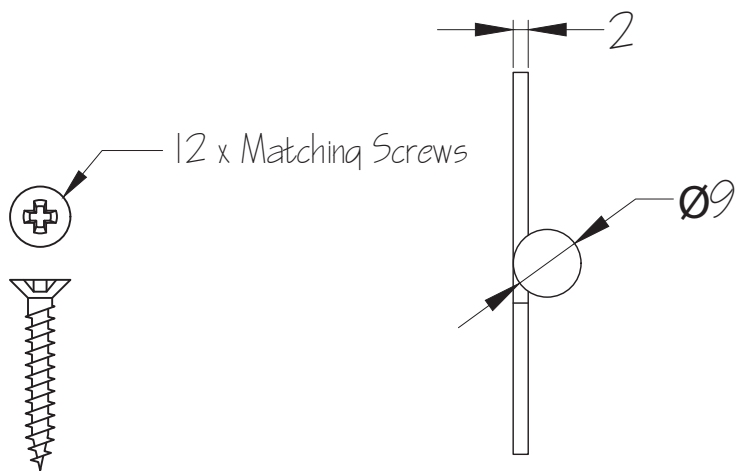

Web: www.suffolklatchcompany.co.uk
Email: info@suffolklatchcompany.co.uk
Tel: 01787 277277

Suffolk Latch Company Ltd
Unit B
Clare
Suffolk
CO10 8QP

Scale: 1:1

SKU: 2020BT-BZP-3

Date: 01/09/2018

Drawn By: Carl Benson

Product Name: 3 Inch Steel Butt hinge, Button Tip Bright Zinc Plate, Fire Rated CE1121.

Material / Colour: Steel With Bright Zinc Plate Finish.

Pack Content: 2 x Hinges 12 x Matching Screws..

Suffolk Latch Co
suffolklatchcompany.co.uk