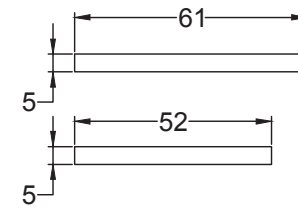

Web: www.suffolkatchcompany.co.uk
Email: info@suffolkatchcompany.co.uk
Tel: 01787 277277

Suffolk Latch Company Ltd
Unit B
Clare
Suffolk
CO10 8QD

Scale: 1:2

SKU: UK-FB155

Date: 04/03/2020

Drawn By: Carl Benson

Product Name: Square Turn & Release

Material / Colour: Cast Iron / Black Powder Coated

Pack Content1; 1 x Thumb Turn, 1 x Release/Indicator, 2 x Mortice Bars and 8 x Matching Wood Screws.

Suffolk Latch Co
suffolkatchcompany.co.uk