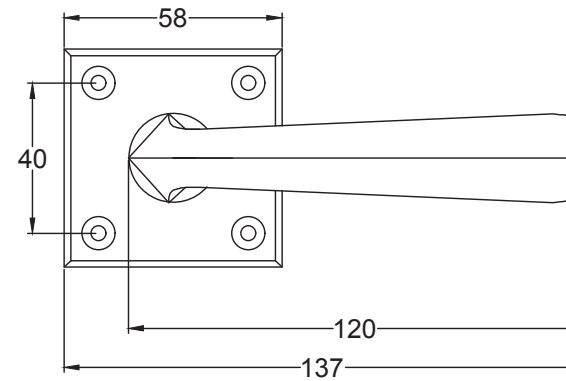

Web: www.suffolklatchcompany.co.uk
Email: info@suffolklatchcompany.co.uk
Tel: 01787 277277

Suffolk Latch Company Ltd
Unit B
Clare
Suffolk
CO10 8QD

Scale: 1:2

SKU: UK-FB1953

Date: 04/03/2020

Drawn By: Carl Benson

Product Name: Donnington Lever on Rose Handle.

Material / Colour: Cast Iron / Black Powder Coated

Pack Content 1; 2 x Handles. 2 x Mortice Bars, 8 x Black Stainless Steel
Screws

Suffolk Latch Co
suffolklatchcompany.co.uk