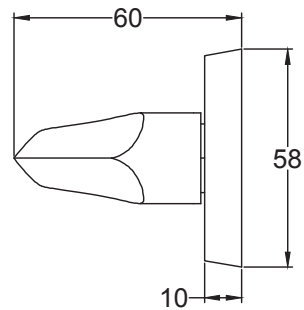

Web: www.suffolklatchcompany.co.uk
Email: info@suffolklatchcompany.co.uk
Tel: 01787 277277

Suffolk Latch Company Ltd
Unit B
Clare
Suffolk
CO10 8QD

Scale: 1:2

SKU: UK-FB1953

Date: 04/03/2020

Drawn By: Carl Benson

Product Name: Donnington Lever on Rose Handle.

Material / Colour: Cast Iron / Black Powder Coated

Pack Content 1; 2 x Handles. 2 x Mortice Bars, 8 x Black Stainless Steel
Screws

Suffolk Latch Co
suffolklatchcompany.co.uk