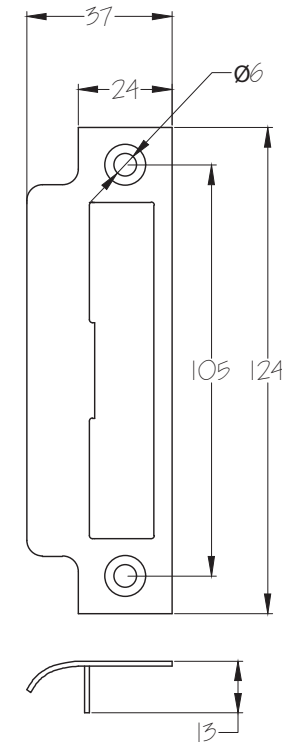

Suffolk Latch Company Ltd  
 Unit B  
 Clare  
 Suffolk  
 CO10 8QD

Scale: 1:2

SKU: UK-FB1953

Date: 04/03/2020

Drawn By: Carl Benson

Product Name: Donnington Lever on Rose Handle.

Material / Colour: Cast Iron / Black Powder Coated

Pack Content 1; 2 x Handles. 2 x Mortice Bars, 8 x Black Stainless Steel  
 Screws

**Suffolk Latch Co**  
[suffolklatchcompany.co.uk](http://suffolklatchcompany.co.uk)

Web: [www.suffolklatchcompany.co.uk](http://www.suffolklatchcompany.co.uk)  
 Email: [info@suffolklatchcompany.co.uk](mailto:info@suffolklatchcompany.co.uk)  
 Tel: 01787 217217

Scale: 1:1

SKU: LAL0081-EXB-2.5

Date: 30/08/2018

Drawn By: Carl Benson

Product Name: Bolt Through Tubular Latch 2.5 Inch Fire Rated CE1121

Material / Colour: Mild Steel with Black Forend

Pack Content: 1 x Tubular Latch, 1 x Keeper, 4 x wood screws.

Pack Content1; 1 x Thumb Turn, 1 x Release/Indicator, 2 x Mortice Bars and 8 x Matching Wood Screws.

**Suffolk Latch Co**  
[suffolkatchcompany.co.uk](http://suffolkatchcompany.co.uk)

Web: [www.suffolklatchcompany.co.uk](http://www.suffolklatchcompany.co.uk)  
 Email: [info@suffolklatchcompany.co.uk](mailto:info@suffolklatchcompany.co.uk)  
 Tel: 01787 277277