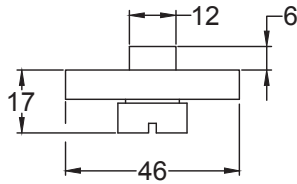

Web: www.suffolkatchcompany.co.uk
Email: info@suffolkatchcompany.co.uk
Tel: 01787 277277

Suffolk Latch Company Ltd
Unit B
Clare
Suffolk
CO10 8QD

Scale: 1:2

SKU: UK-FB155

Date: 04/03/2020

Drawn By: Carl Benson

Product Name: Square Turn & Release

Material / Colour: Cast Iron / Black Powder Coated

Pack Content1; 1 x Thumb Turn, 1 x Release/Indicator, 2 x Mortice Bars and 8 x Matching Wood Screws.

Suffolk Latch Co
suffolkatchcompany.co.uk