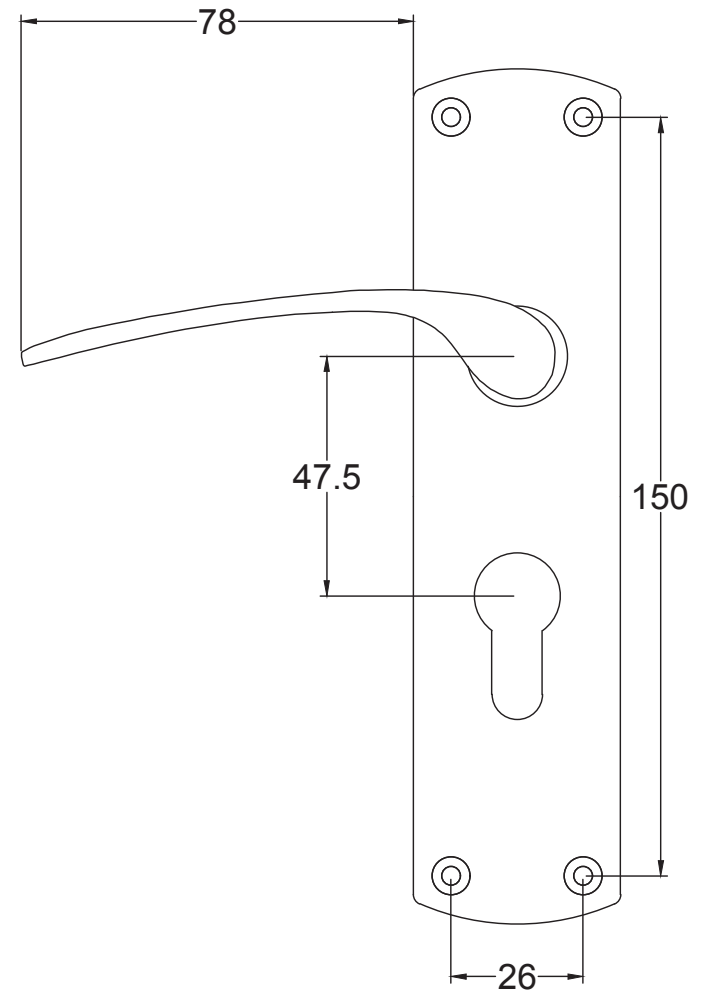

Back to Index

Euro UK-DIP7848