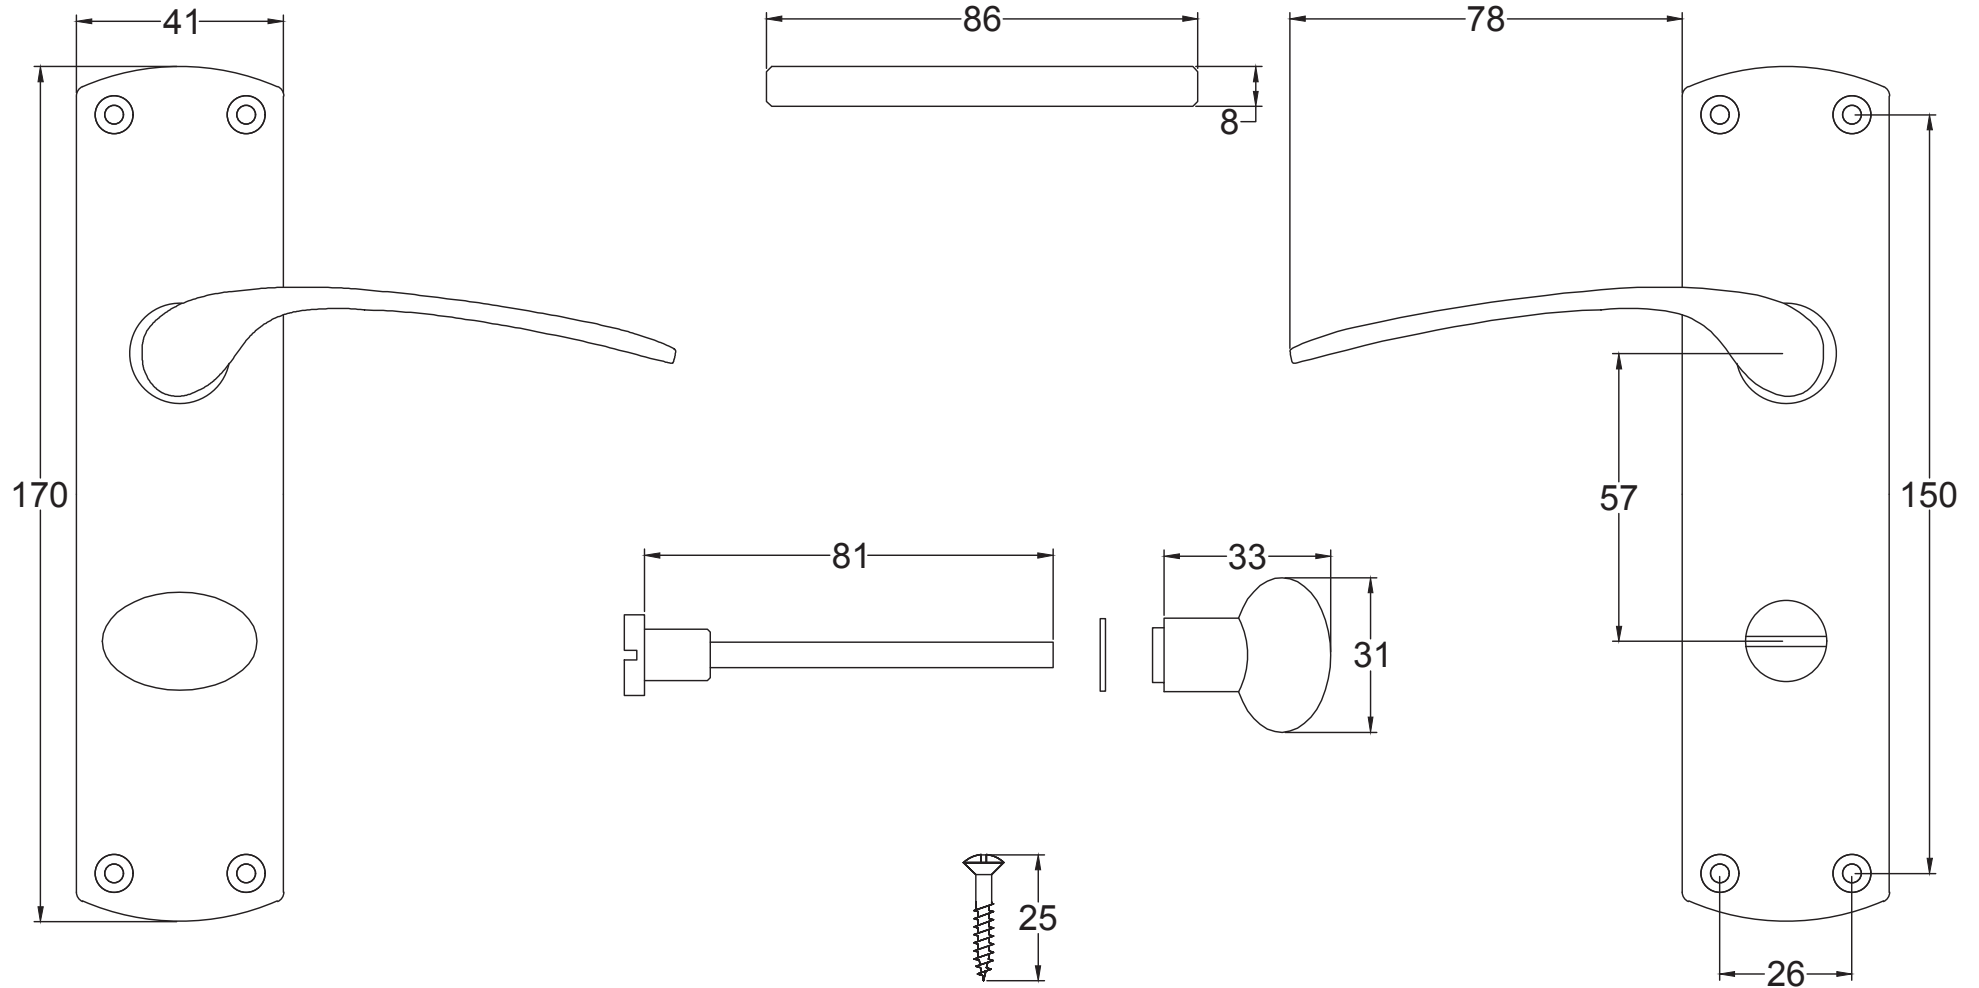

# Index

1. Lever Latch Handle
2. Lever Lock Handle
3. Lever Bathroom Handle
4. Lever Euro Handle
5. Component Parts

Back to Index

Lever Latch UK-DIP7810

Back to Index

Lever Lock UK-DIP7800

Back to Index

Bathroom UK-DIP7830

# Back to Index

3 Lever Sash Lock

Tubular Latch

Euro Lock Cylinder

Bathroom Sash Lock

Euro Sash Body

5 Lever Sash Lock