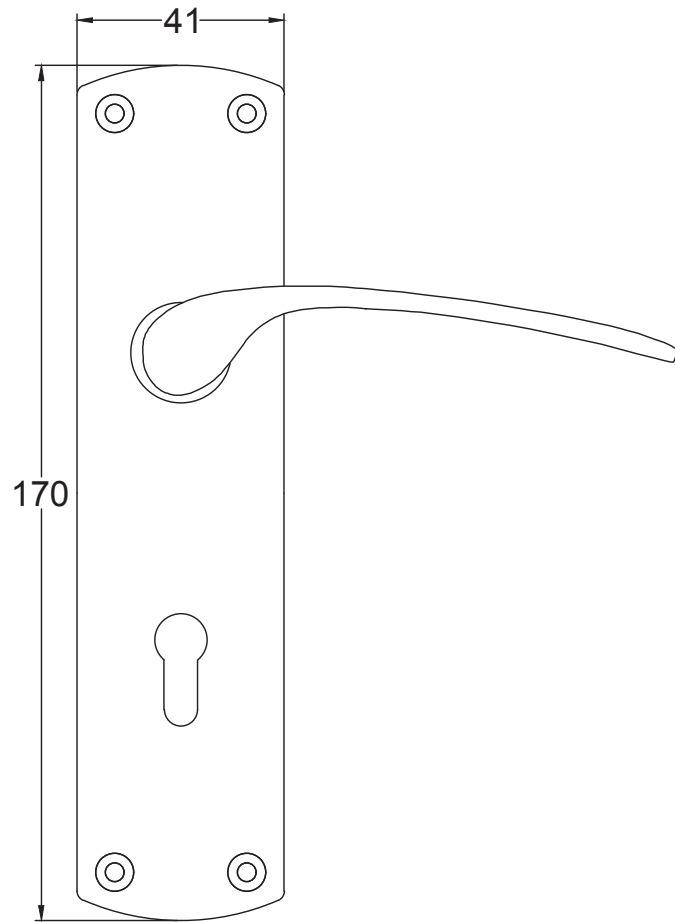

# Index

1. Lever Latch Handle
2. Lever Lock Handle
3. Lever Bathroom Handle
4. Lever Euro Handle
5. Component Parts

Back to Index

Lever Latch UK-DIP7810

Back to Index

Lever Lock UK-DIP7800

Back to Index

Bathroom UK-DIP7830

# Back to Index

3 Lever Sash Lock

Tubular Latch

Euro Lock Cylinder

Bathroom Sash Lock

Euro Sash Body

5 Lever Sash Lock