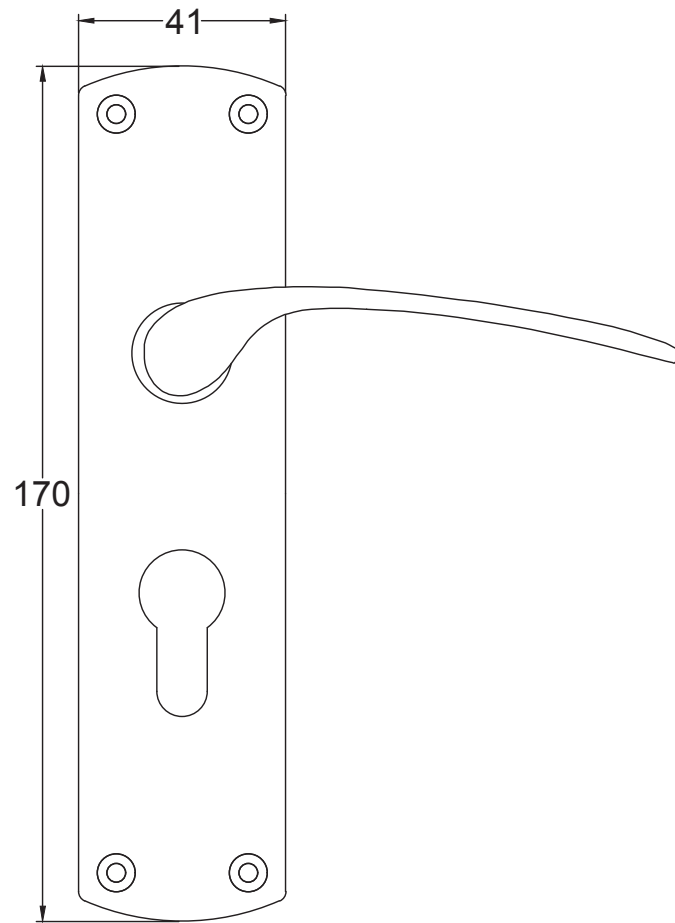

Back to Index

Euro UK-DIP7848