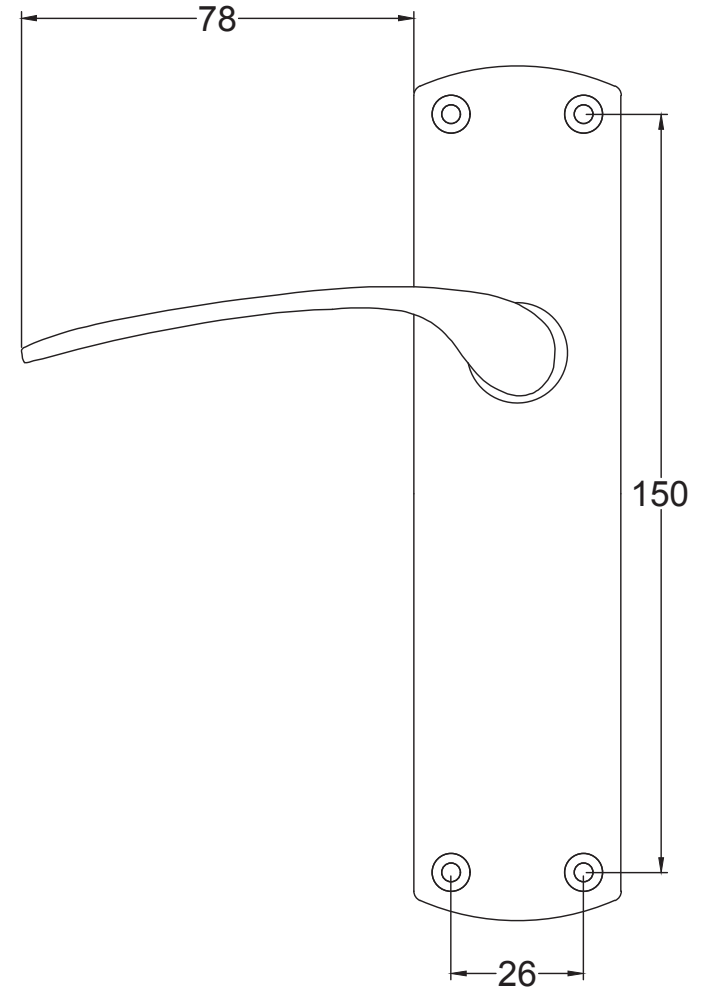

# Index

1. Lever Latch Handle
2. Lever Lock Handle
3. Lever Bathroom Handle
4. Lever Euro Handle
5. Component Parts

Back to Index

Lever Latch UK-DIP7810

Back to Index

Lever Lock UK-DIP7800

Back to Index

Bathroom UK-DIP7830

# Back to Index

3 Lever Sash Lock

Tubular Latch

Euro Lock Cylinder

Bathroom Sash Lock

Euro Sash Body

5 Lever Sash Lock