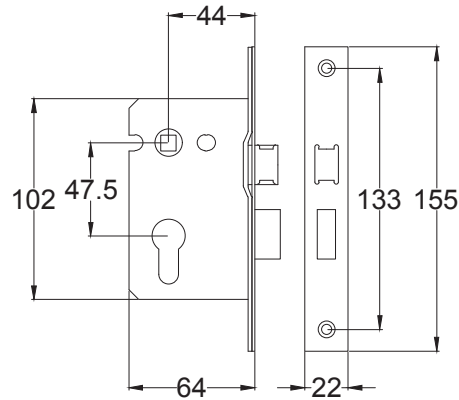

# Index

1. Lever Latch Handle
2. Lever Lock Handle
3. Lever Bathroom Handle
4. Lever Euro Handle
5. Component Parts

Back to Index

Lever Latch UK-DIP7810

Back to Index

Lever Lock UK-DIP7800

Back to Index

Bathroom UK-DIP7830

# Back to Index

3 Lever Sash Lock

Tubular Latch

Euro Lock Cylinder

Bathroom Sash Lock

Euro Sash Body

5 Lever Sash Lock