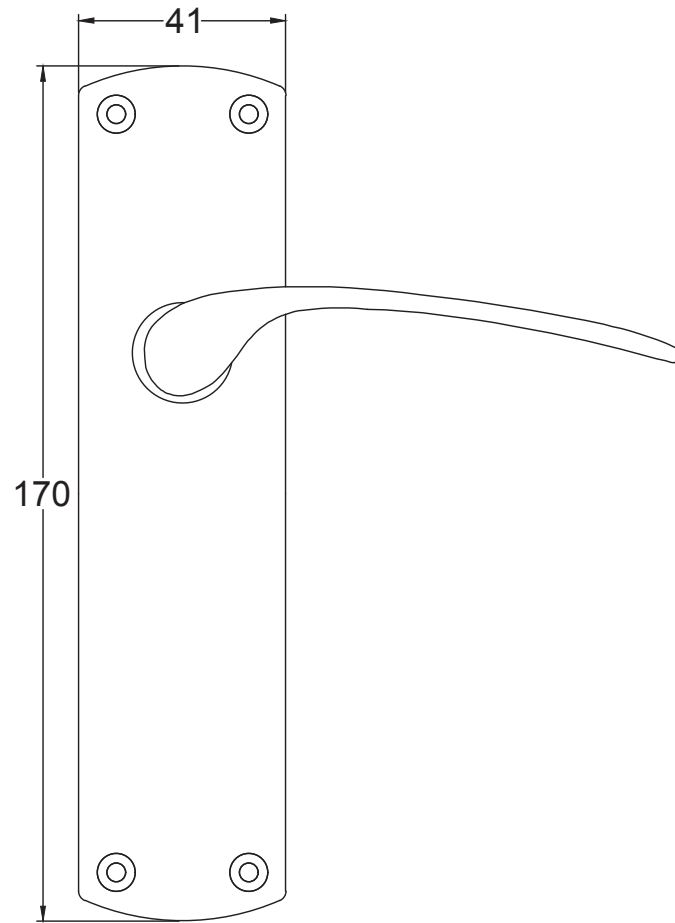

# Index

1. Lever Latch Handle
2. Lever Lock Handle
3. Lever Bathroom Handle
4. Lever Euro Handle
5. Component Parts

Back to Index

Lever Latch UK-DIP7810

Back to Index

Lever Lock UK-DIP7800

Back to Index

Bathroom UK-DIP7830

# Back to Index

3 Lever Sash Lock

Tubular Latch

Euro Lock Cylinder

Bathroom Sash Lock

Euro Sash Body

5 Lever Sash Lock