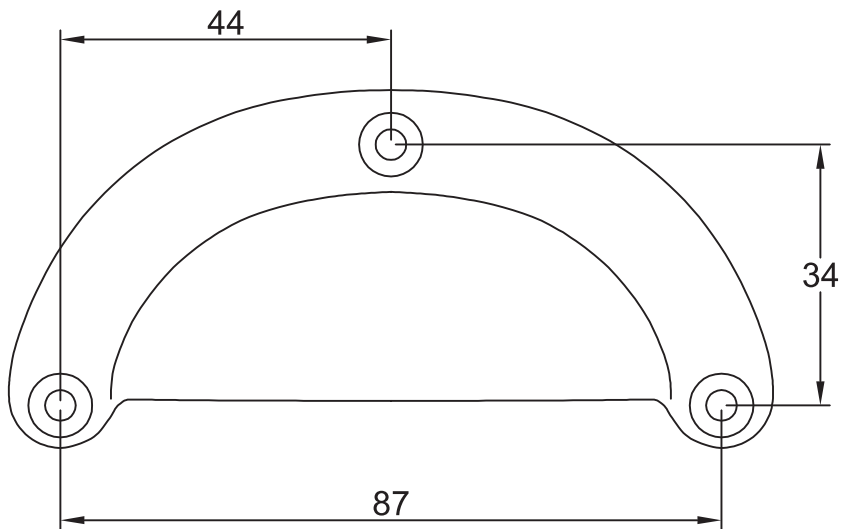

Web: www.suffolklatchcompany.co.uk
Email: info@suffolklatchcompany.co.uk
Tel: 01787 277277

Suffolk Latch Company Ltd
Unit B
Clare
Suffolk
CO10 8QD

Scale: 1:1

SKU: CUP2302

Date: 12/01/2015

Drawn By: Carl Benson

Product Name: Decorative Cup Pull Black.

Material / Finish: Cast Iron, Matt Black.

Fixings: 3 x no6 x $\frac{3}{4}$ " Countersunk Slotted Screws.

Suffolk Latch Co
suffolklatchcompany.co.uk