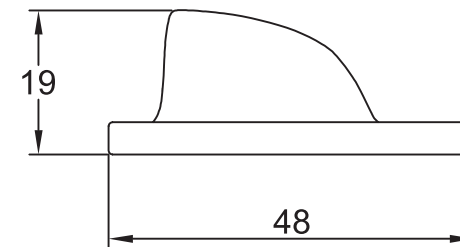

Web: www.suffolklatchcompany.co.uk
Email: info@suffolklatchcompany.co.uk
Tel: 01787 277277

Suffolk Latch Company Ltd
Unit B
Clare
Suffolk
CO10 8QD

Scale: 1:1

SKU: CUP2302

Date: 12/01/2015

Drawn By: Carl Benson

Product Name: Decorative Cup Pull Black.

Material / Finish: Cast Iron, Matt Black.

Fixings: 3 x no6 x $\frac{3}{4}$ " Countersunk Slotted Screws.

Suffolk Latch Co
suffolklatchcompany.co.uk