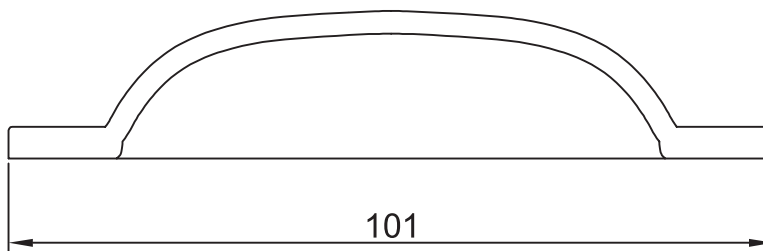

Product Name: Decorative Cup Pull Burnished.

Material / Finish: Polished Cast Iron, Burnished.

Fixings: 3 x no6 x $\frac{3}{4}$ " Counter Sunk Slotted Screws.

Suffolk Latch Co
suffolklatchcompany.co.uk

Web: www.suffolklatchcompany.co.uk
 Email: info@suffolklatchcompany.co.uk
 Tel: 01787 277277

Suffolk Latch Company Ltd
 Unit B
 Clare
 Suffolk
 CO10 8QD

Scale: 1:1

SKU: CUP2302

Date: 12/01/2015

Drawn By: Carl Benson

Product Name: Decorative Cup Pull Black.

Material / Finish: Cast Iron, Matt Black.

Fixings: 3 x no6 x $\frac{3}{4}$ " Countersunk Slotted Screws.