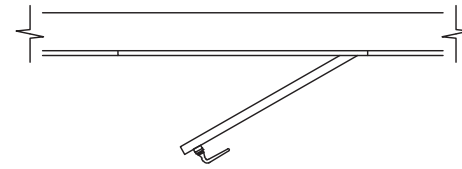

Right hand opening door

Left hand opening door

Please note that this handing guide only applies to the multipoint curl lever handles.

All other handles in this collection will work on both left and right hand opening doors.

Scale: 1:30

SKU: UK-FB1050R/L

Date: 10/05/2020

Drawn By: Carl Benson

For doors opening into the room and hung on the left hand side of the frame choose the right hand handle (UK-FB1050R)

For doors opening into the room and hung on the right hand side of the frame choose the left hand handle (UK-FB1050L)