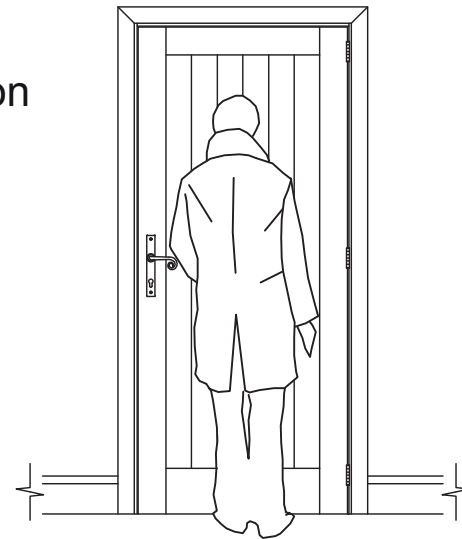

Product code for left UK-FB1050L

Web: www.suffolklatchcompany.co.uk
Email: info@suffolklatchcompany.co.uk
Tel: 01787 277277

Suffolk Latch Company Ltd
Unit B
Clare
Suffolk
CO10 8QD

Scale: 1:30

SKU: UK-FB1050R/L

Date: 10/05/2020

Drawn By: Carl Benson

For doors opening into the room and hung on the left hand side of the frame choose the right hand handle (UK-FB1050R)

For doors opening into the room and hung on the right hand side of the frame choose the left hand handle (UK-FB1050L)

Suffolk Latch Co
suffolklatchcompany.co.uk