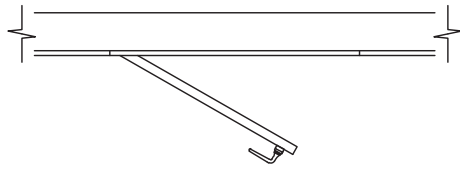

Right hand opening door

Left hand opening door

Please note that this handing guide only applies to the multipoint curl lever handles.

All other handles in this collection will work on both left and right hand opening doors.

Scale: 1:30

SKU: UK-FB1050R/L

Date: 10/05/2020

Drawn By: Carl Benson

For doors opening into the room and hung on the left hand side of the frame choose the right hand handle (UK-FB1050R)

For doors opening into the room and hung on the right hand side of the frame choose the left hand handle (UK-FB1050L)