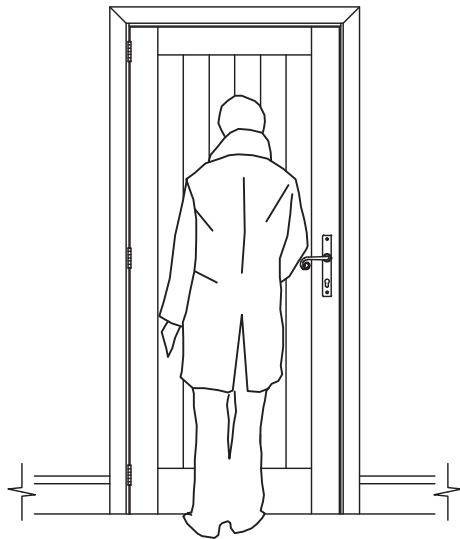

Right hand opening door

Left hand opening door

Please note that this handing guide only applies to the multipoint curl lever handles.

All other handles in this collection will work on both left and right hand opening doors.

Scale: 1:30

SKU: UK-FB1050R/L

Date: 10/05/2020

Drawn By: Carl Benson

For doors opening into the room and hung on the left hand side of the frame choose the right hand handle (UK-FB1050R)

For doors opening into the room and hung on the right hand side of the frame choose the left hand handle (UK-FB1050L)