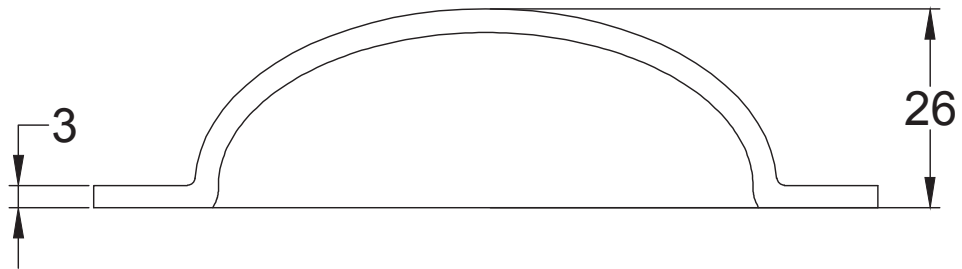

4 x CS Slotted
Wood Screws