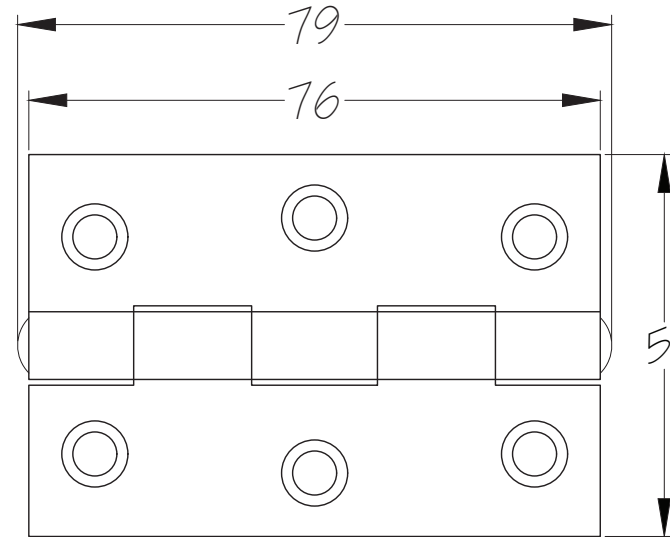

Web: www.suffolklatchcompany.co.uk
Email: info@suffolklatchcompany.co.uk
Tel: 01787 277277

Suffolk Latch Company Ltd
Unit B
Clare
Suffolk
CO10 8QP

Scale: 1:1

SKU: 2020-BZP-3

Date: 01/09/2018

Drawn By: Carl Benson

Product Name: 3 Inch Steel Butt hinge, Spun Pin, Bright Zinc Plated, Fire Rated CEI121.

Material / Colour: Steel With Bright Zinc Plate Plate.

Pack Content: 2 x Hinges 12 x Matching Screws..

Suffolk Latch Co
suffolklatchcompany.co.uk