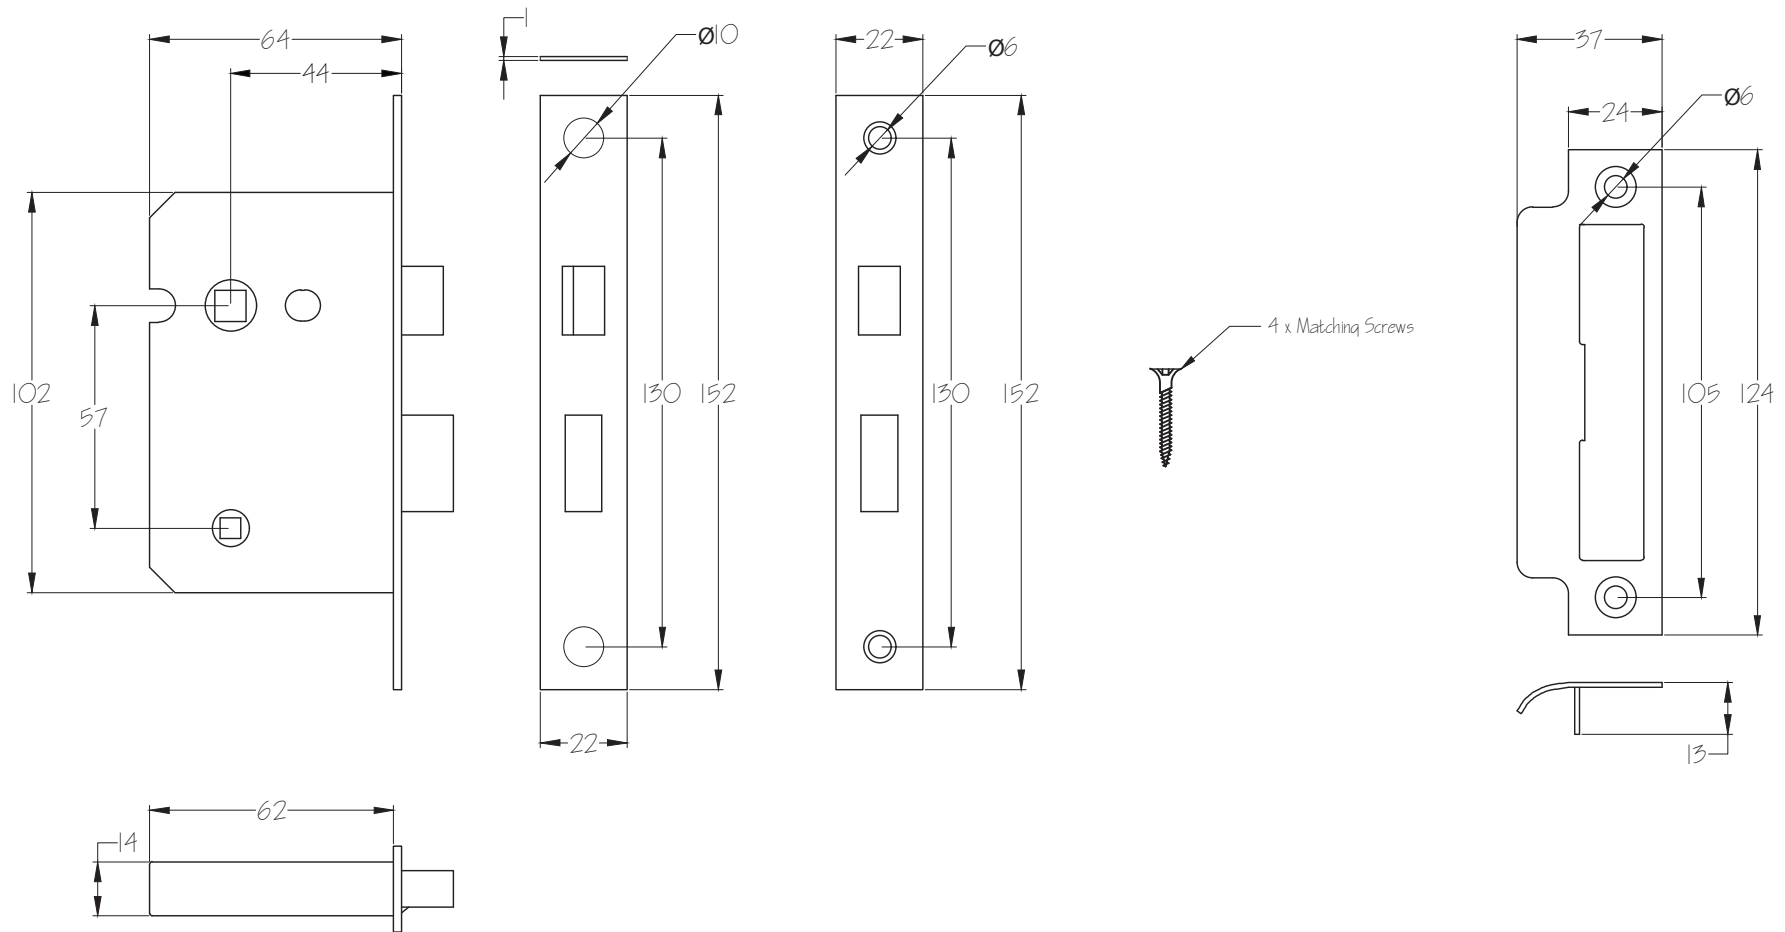

SKU: LAL1450-NP-2.5

Date: 29/08/2018

Drawn By: Carl Benson

Product Name: Nickel Plate Sashlock 2.5 Inch Fire Rated CEI121

Material / Colour: Mild Steel with Nickel Plate Forend

Pack Content: 1 x Sashlock, Keeper, Separate Forend, 2 x Keys & Matching Screws.