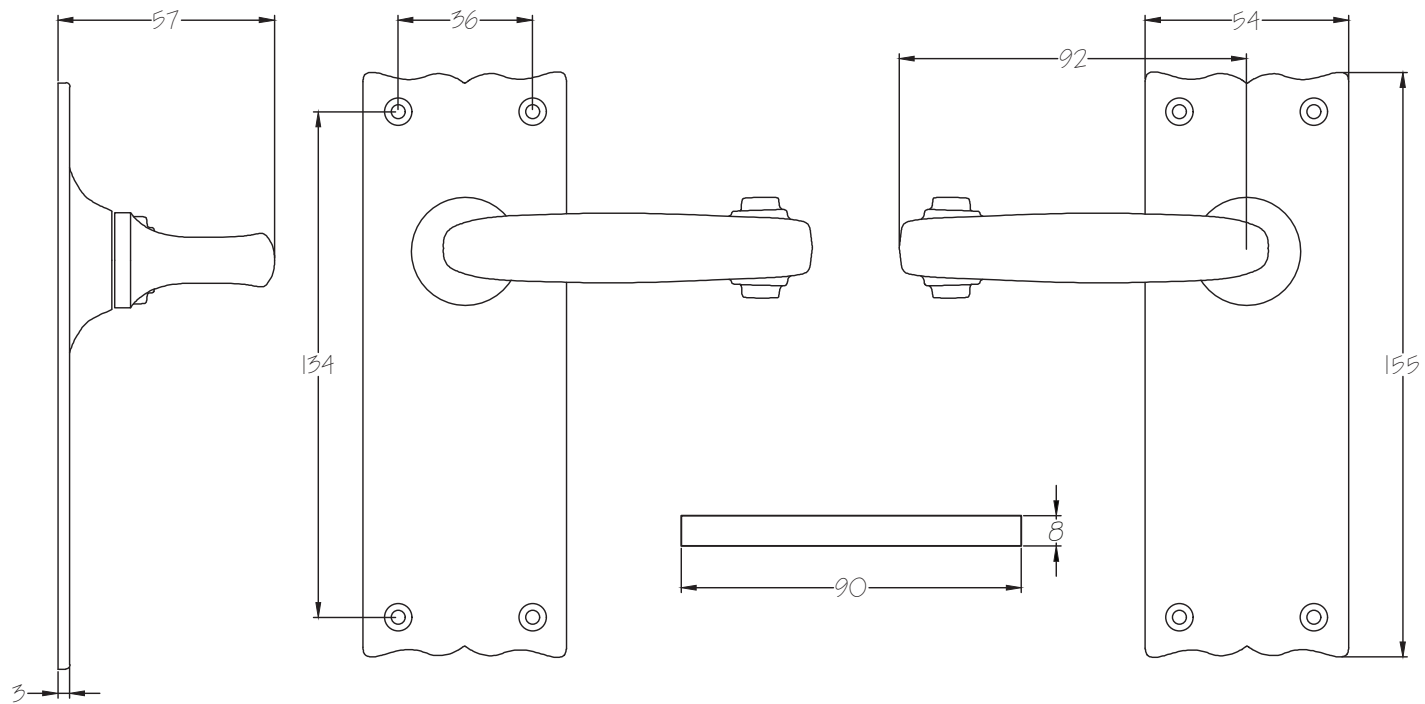

Product Name: Cottage Bathroom Handle

Material / Colour: Cast Iron, Pewter Finish

Pack Content: 2 x Handles, 1 x Mortice Bar, 8 x Matching Wood Screws

Suffolk Latch Co
suffolklatchcompany.co.uk

Web: www.suffolklatchcompany.co.uk
 Email: info@suffolklatchcompany.co.uk
 Tel: 01787 277277