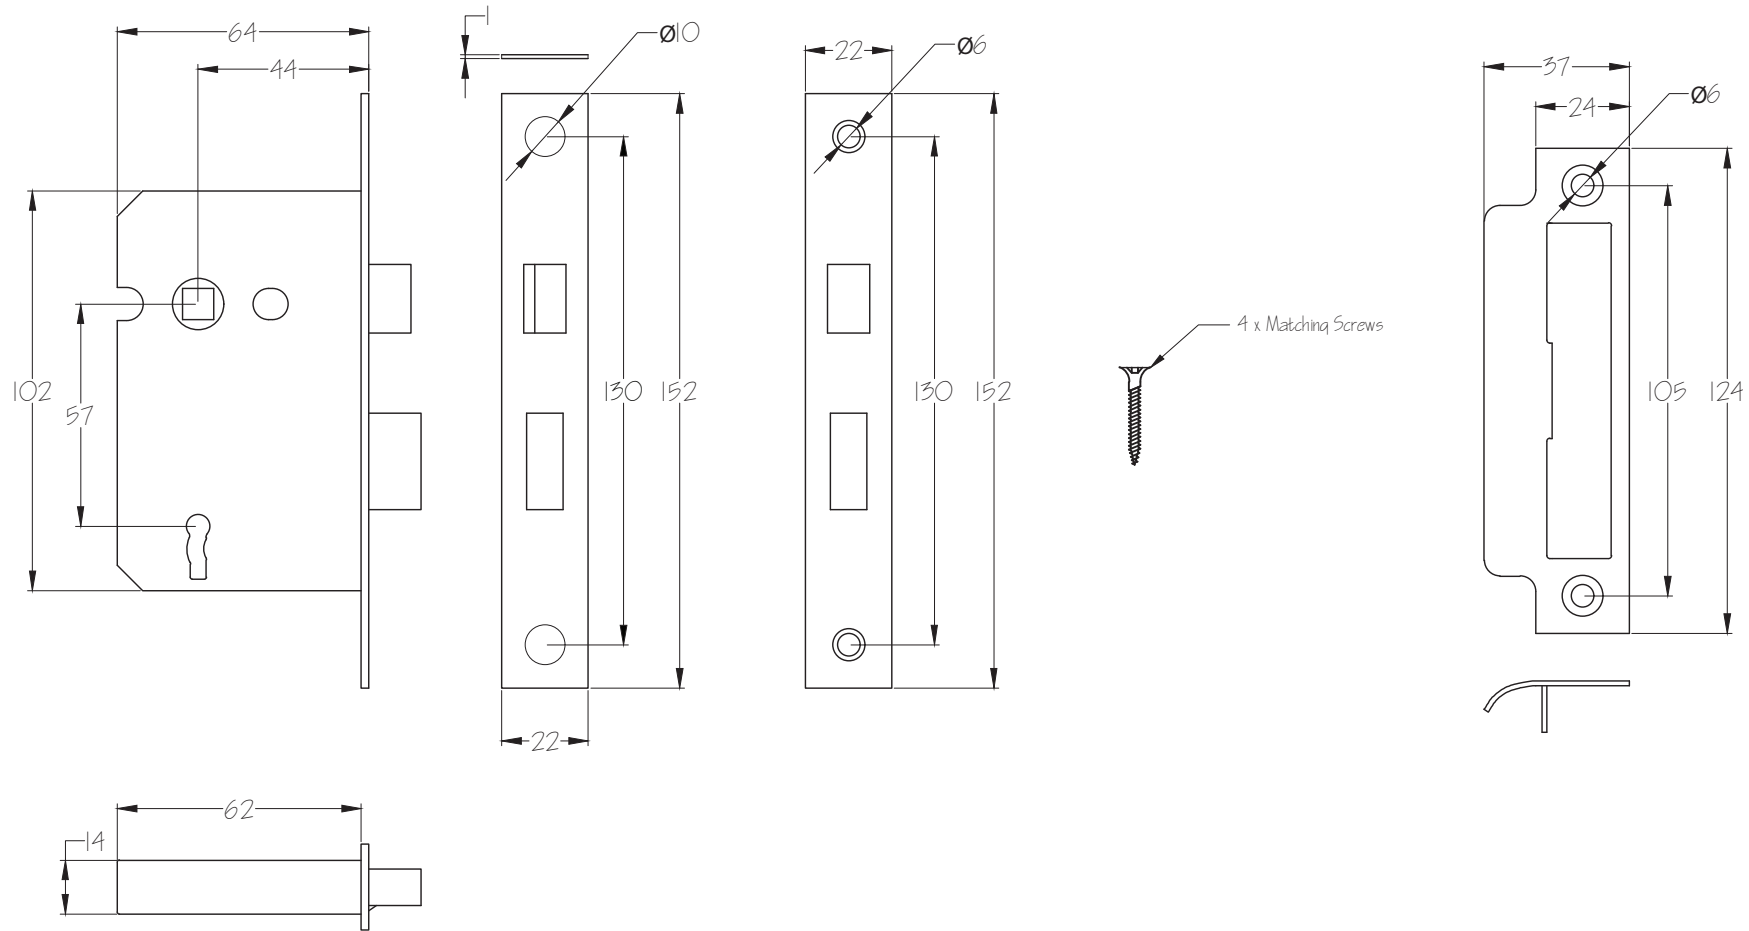

Web: www.suffolklatchcompany.co.uk
Email: info@suffolklatchcompany.co.uk
Tel: 01787 217217

Suffolk Latch Company Ltd
Unit B
Clare
Suffolk
CO10 8QP

Scale: 1:2

SKU: LAL1450-NP-2.5

Date: 29/08/2018

Drawn By: Carl Benson

Product Name: Nickel Plate Sashlock 2.5 Inch Fire Rated CEI121

Material / Colour: Mild Steel with Nickel Plate Forend

Pack Content: 1 x Sashlock, Keeper, Separate Forend, 2 x Keys & Matching Screws.