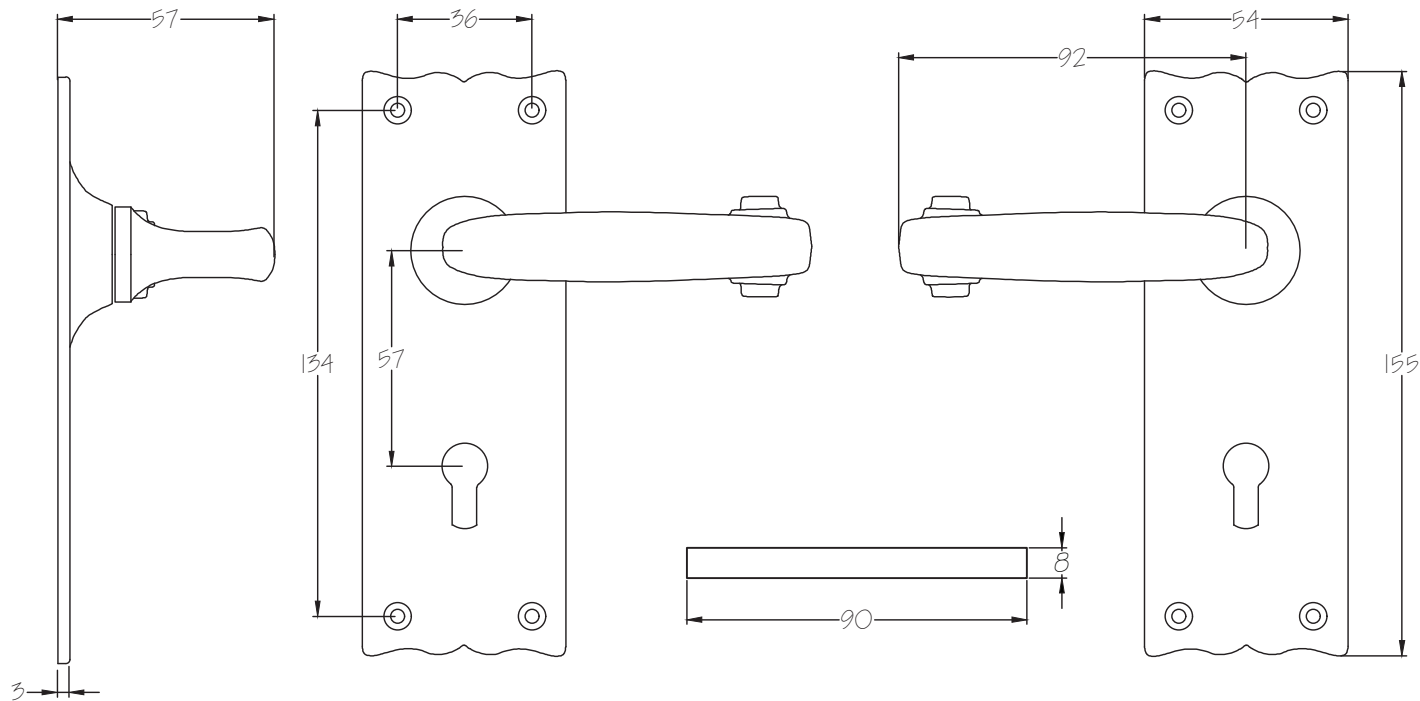

Web: www.suffolklatchcompany.co.uk
Email: info@suffolklatchcompany.co.uk
Tel: 01787 277277

Suffolk Latch Company Ltd
Unit B
Clare
Suffolk
CO10 8QP

Scale: 1:2

SKU: UK-HAND02-P

Date: 09/02/2018

Drawn By: Carl Benson

Product Name: Cottage Lever LOCK Handle

Material / Colour: Cast Iron, Pewter Finish

Pack Content: 2 x Lever Handles, 1 x Mortice bar, 8 x Matching Wood Screws.

Suffolk Latch Co
suffolklatchcompany.co.uk