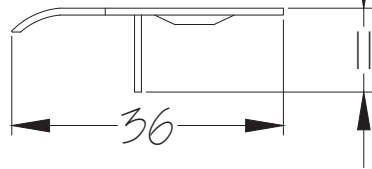

4 x Matching Screws