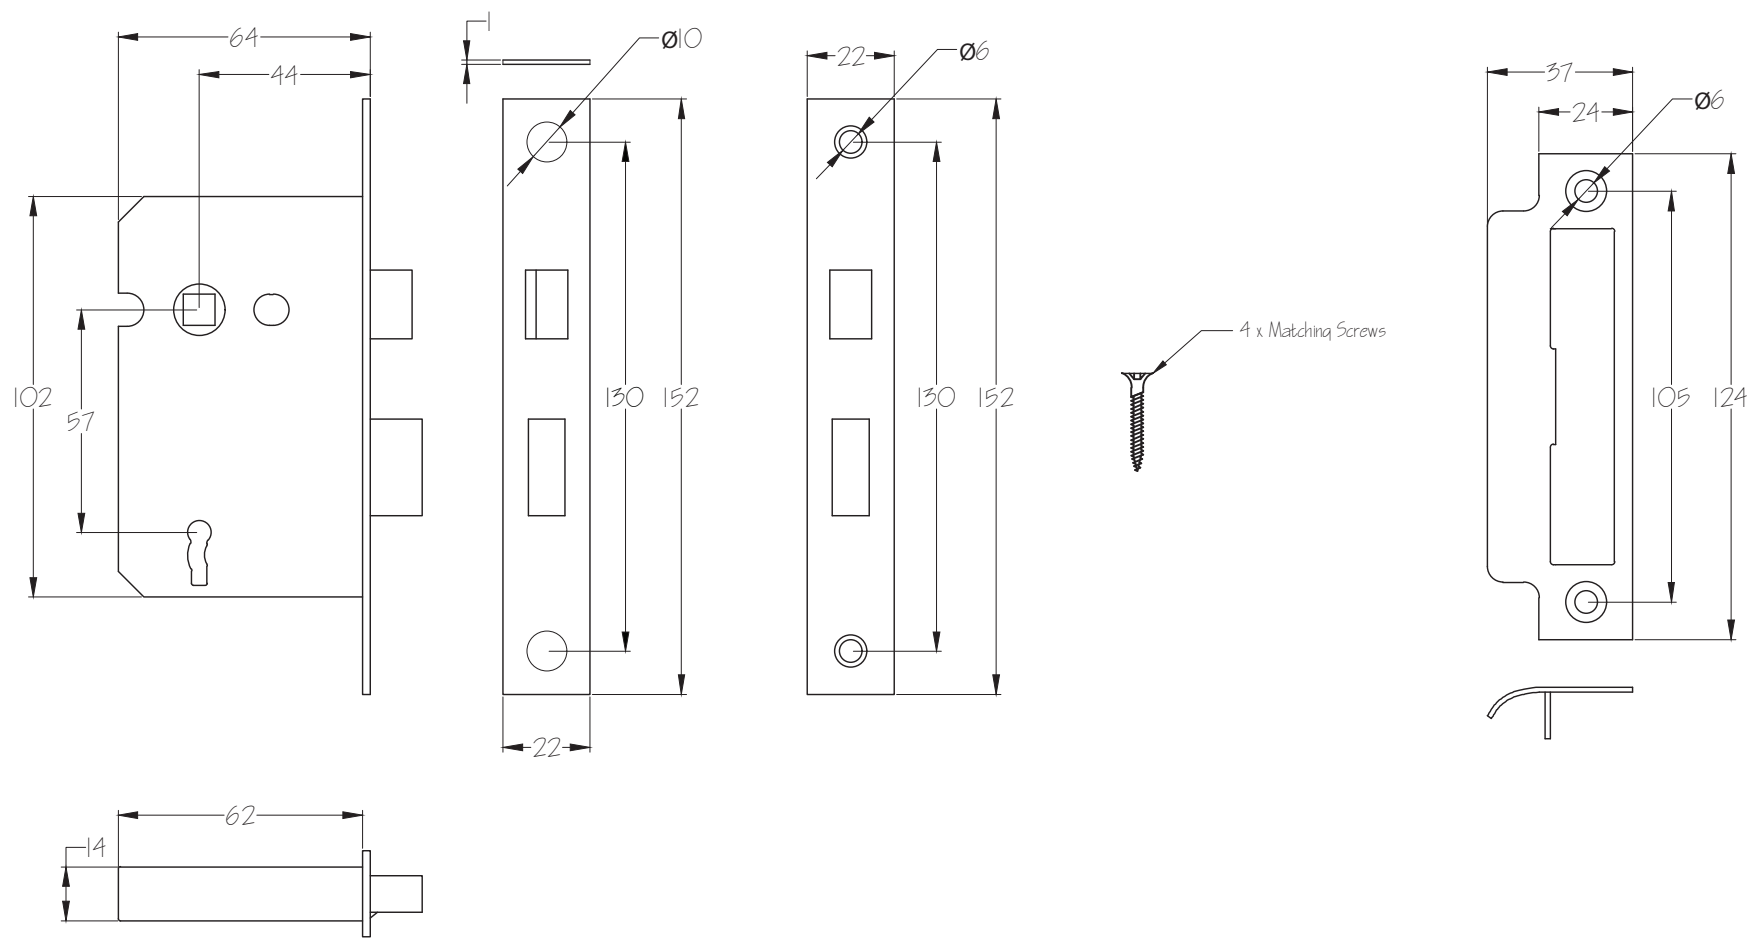

Web: www.suffolklatchcompany.co.uk
Email: info@suffolklatchcompany.co.uk
Tel: 01787 277277

Suffolk Latch Company Ltd
Unit B
Clare
Suffolk
CO10 8QD

Scale: 1:2
SKU: LAL1450-EXB-2.5
Date: 29/08/2018
Drawn By: Carl Benson

Product Name: Epoxy Black Sashlock 2.5 Inch Fire Rated CE11Z1
Material / Colour: Mild Steel with Epoxy Black Forends.
Pack Content: 1 x Sashlock, Keeper, Separate Forend, 2 x Keys & Matching Screws.