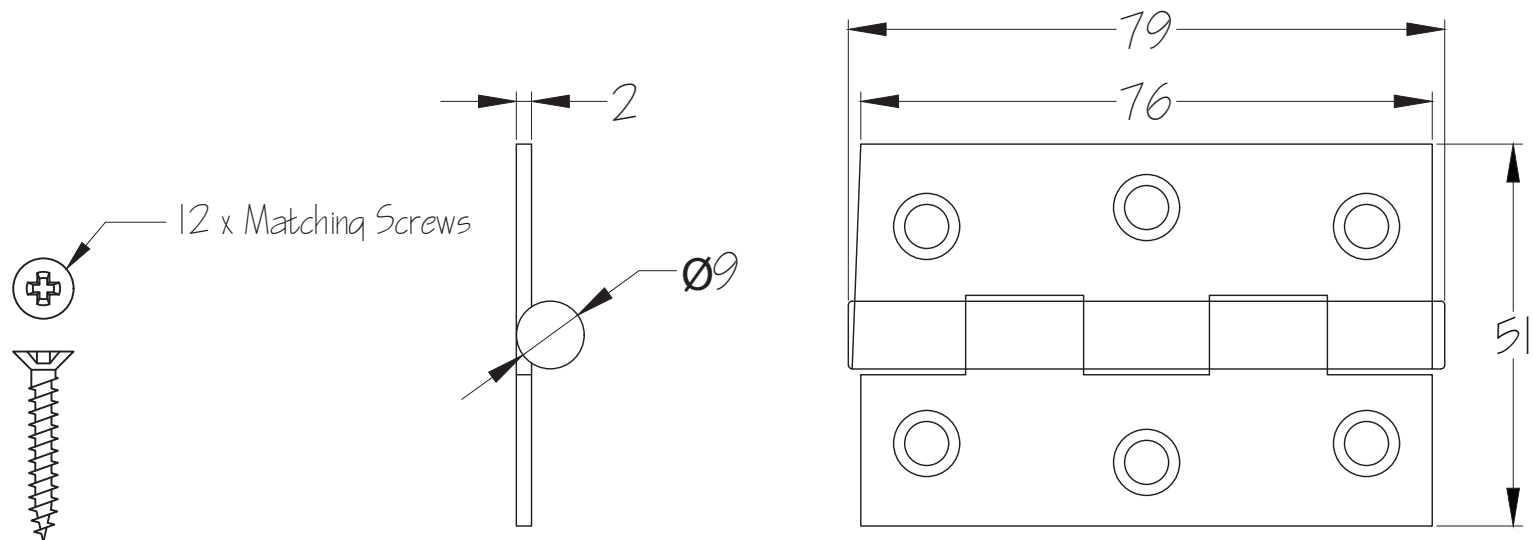

Web: www.suffolklatchcompany.co.uk
Email: info@suffolklatchcompany.co.uk
Tel: 01787 277277

Suffolk Latch Company Ltd
Unit B
Clare
Suffolk
CO10 8QP

Scale: 1:1

SKU: 2020BT-VB-3

Date: 01/09/2018

Drawn By: Carl Benson

Product Name: 4 Inch Steel Butt hinge, Button Tip, Velvet Black, Fire Rated CE1121.

Material / Colour: Steel With Velvet Black Finish.

Pack Content: 2 x Hinges 12 x Matching Screws..

Suffolk Latch Co
suffolklatchcompany.co.uk