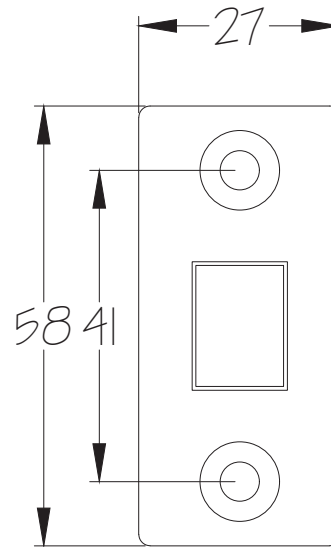

4 x Matching Screws