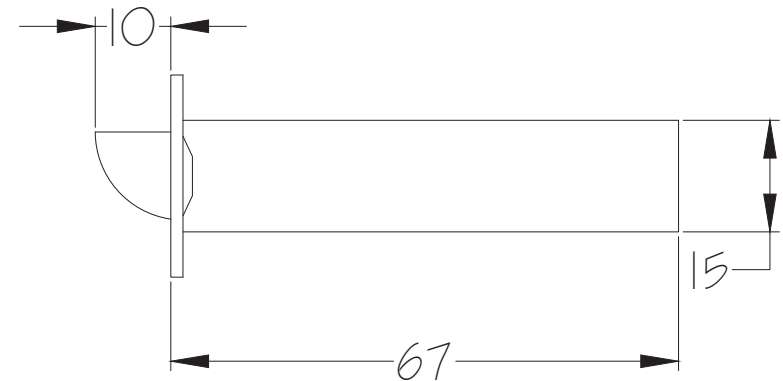

Web: www.suffolklatchcompany.co.uk
Email: info@suffolklatchcompany.co.uk
Tel: 01787 277277

Suffolk Latch Company Ltd
Unit B
Clare
Suffolk
CO10 8QP

Scale: 1:1

SKU: LAL0081-EXB-2.5

Date: 30/08/2018

Drawn By: Carl Benson

Product Name: Bolt Through Tubular Latch 2.5 Inch Fire Rated CE1121

Material / Colour: Mild Steel with Black Forend

Pack Content: 1 x Tubular Latch, 1 x Keeper, 4 x wood screws.

Suffolk Latch Co
suffolklatchcompany.co.uk