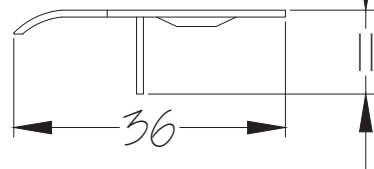

4 x Matching Screws