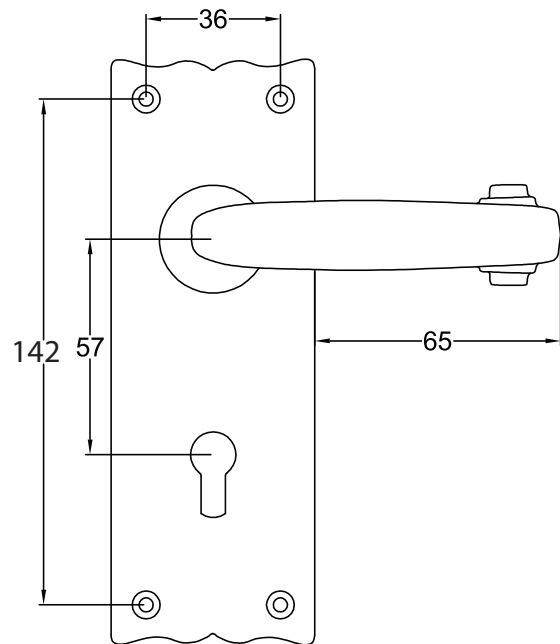

Product Name: Cottage Lever Lock Handle.

Material / Colour: Cast Iron, Black Epoxy Finish.

Pack Content: 2 x Handle (Left & Right) 1 x Mortice Bar, 8 x No6 x 1" Countersunk Wood Screws.

Suffolk Latch Co
suffolklatchcompany.co.uk

Product Name: Cottage Lever Bathroom Handle.

Material / Colour: Cast Iron, Black Epoxy Finish.

Pack Content: 2 x Handle (Left & Right) 1 x Mortice Bar, 8 x No6 x 1" Countersunk Wood Screws, 1 x Turn Lock, 1 x Allen Key.