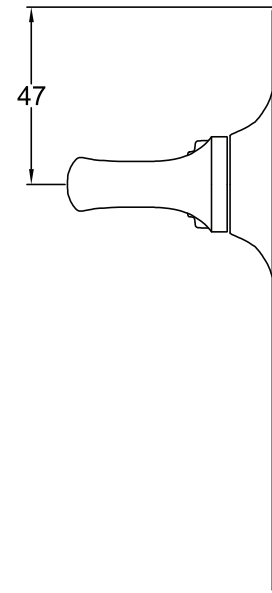

Product Name: Cottage Lever Lock Handle.

Material / Colour: Cast Iron, Black Epoxy Finish.

Pack Content: 2 x Handle (Left & Right) 1 x Mortice Bar, 8 x No6 x 1" Countersunk Wood Screws.

Suffolk Latch Co
suffolklatchcompany.co.uk