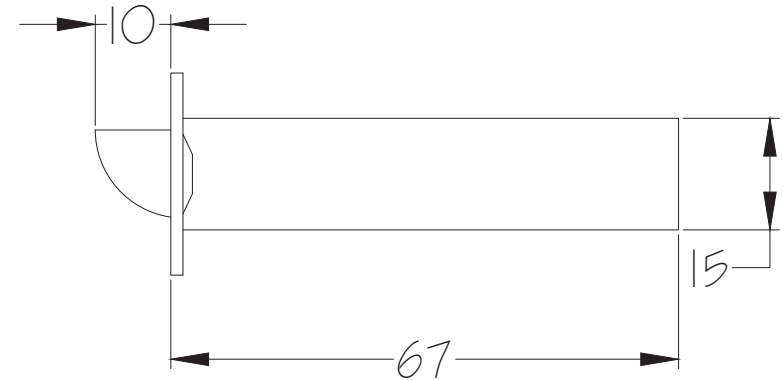

Web: www.suffolklatchcompany.co.uk
Email: info@suffolklatchcompany.co.uk
Tel: 01787 277277

Suffolk Latch Company Ltd
Unit B
Clare
Suffolk
CO10 8QP

Scale: 1:1

SKU: LAL0081-EXB-2.5

Date: 30/08/2018

Drawn By: Carl Benson

Product Name: Bolt Through Tubular Latch 2.5 Inch Fire Rated CE1121

Material / Colour: Mild Steel with Black Forend

Pack Content: 1 x Tubular Latch, 1 x Keeper, 4 x wood screws.

Suffolk Latch Co
suffolklatchcompany.co.uk