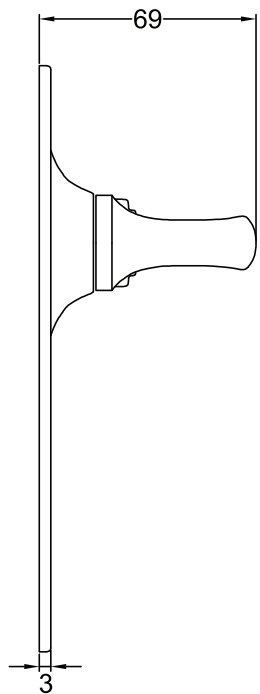

Product Name: Cottage Lever Lock Handle.

Material / Colour: Cast Iron, Black Epoxy Finish.

Pack Content: 2 x Handle (Left & Right) 1 x Mortice Bar, 8 x No6 x 1" Countersunk Wood Screws.

Suffolk Latch Co
suffolklatchcompany.co.uk