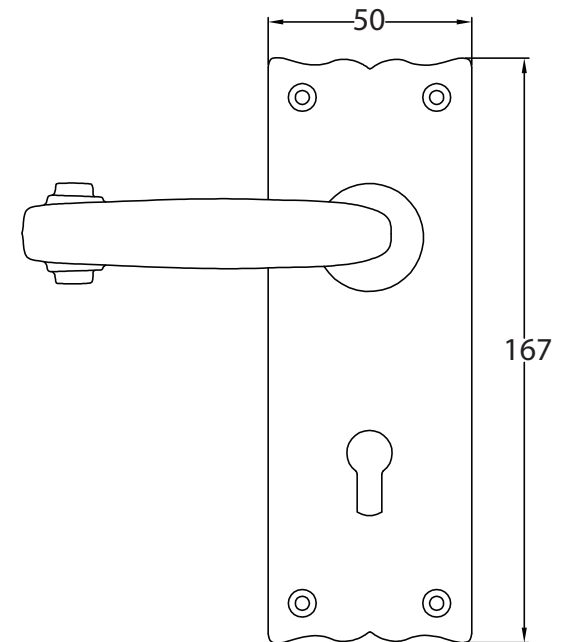

Product Name: Cottage Lever Lock Handle.

Material / Colour: Cast Iron, Black Epoxy Finish.

Pack Content: 2 x Handle (Left & Right) 1 x Mortice Bar, 8 x No6 x 1" Countersunk Wood Screws.

Suffolk Latch Co
suffolklatchcompany.co.uk

Product Name: Cottage Lever Bathroom Handle.

Material / Colour: Cast Iron, Black Epoxy Finish.

Pack Content: 2 x Handle (Left & Right) 1 x Mortice Bar, 8 x No6 x 1" Countersunk Wood Screws, 1 x Turn Lock, 1 x Allen Key.