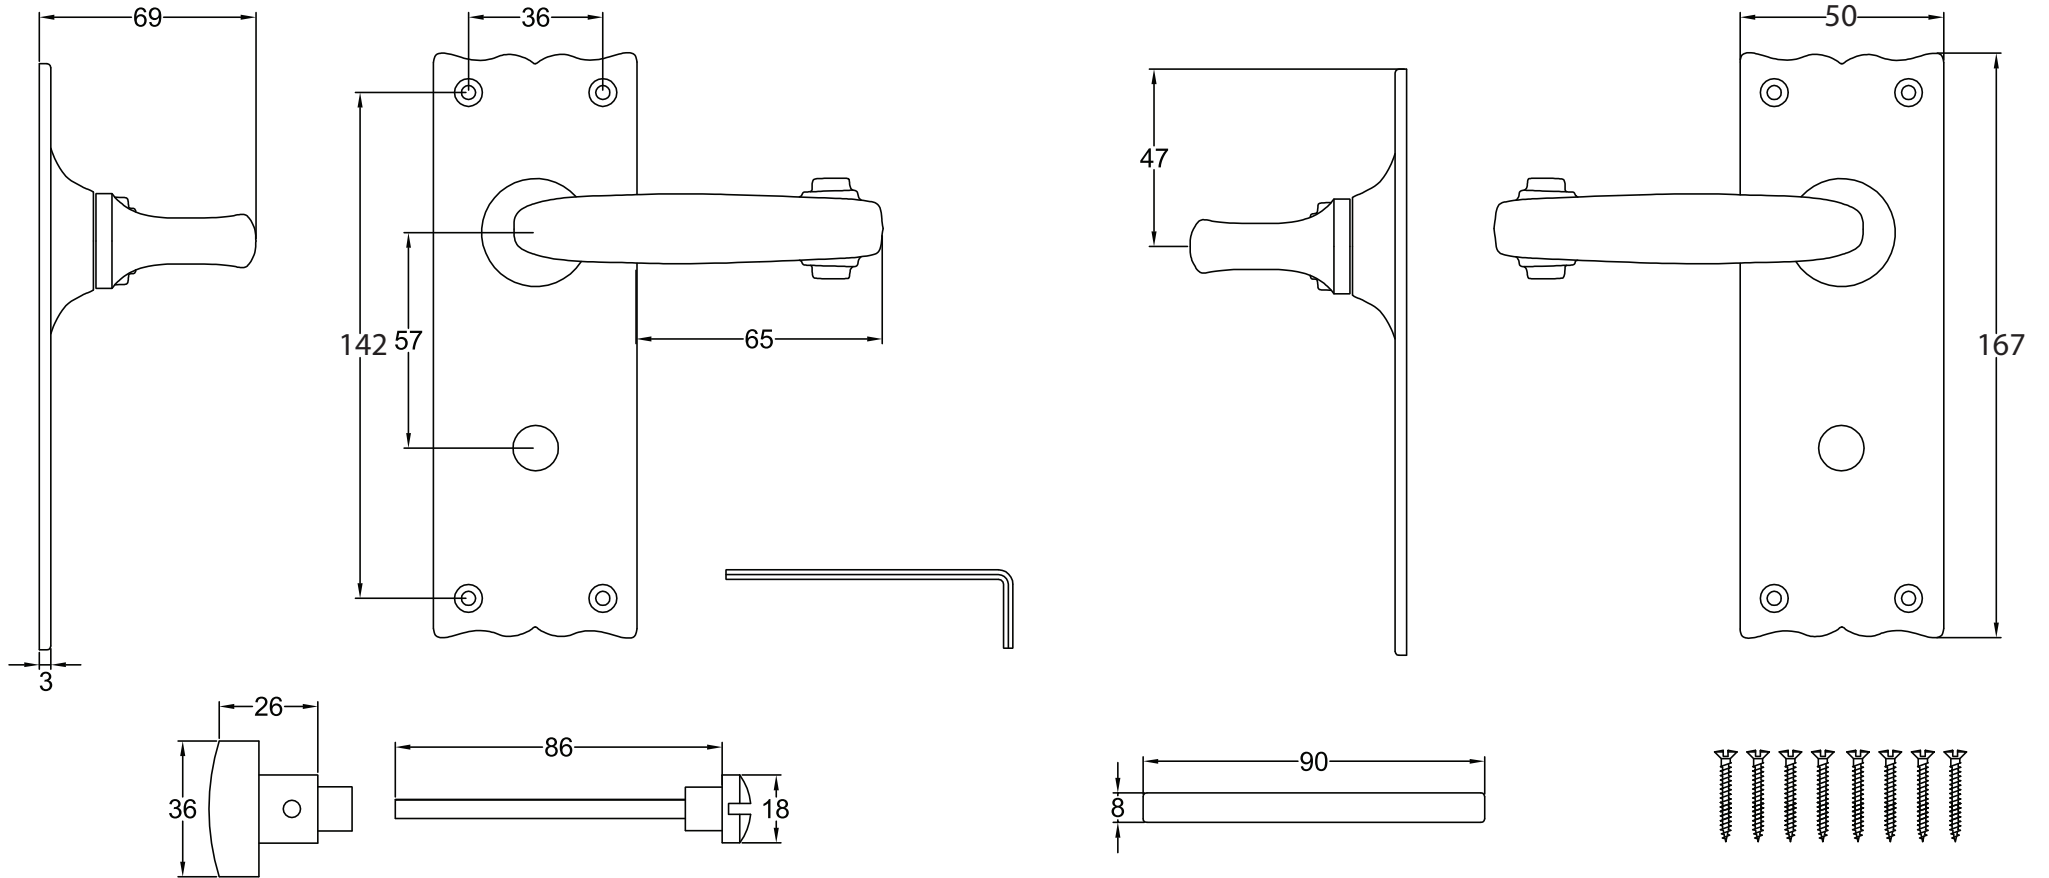

Web: www.suffolklatchcompany.co.uk
Email: info@suffolklatchcompany.co.uk
Tel: 01787 277277

Suffolk Latch Company Ltd
Unit B
Clare
Suffolk
CO10 8QD

Scale: 1:2

SKU: HAND03

Date: 23/03/2015

Drawn By: Carl Benson

Product Name: Cottage Lever Bathroom Handle.

Material / Colour: Cast Iron, Black Epoxy Finish.

Pack Content: 2 x Handle (Left & Right) 1 x Mortice Bar, 8 x No6 x 1" Countersunk Wood Screws, 1 x Turn Lock, 1 x Allen Key.

Suffolk Latch Co
suffolklatchcompany.co.uk