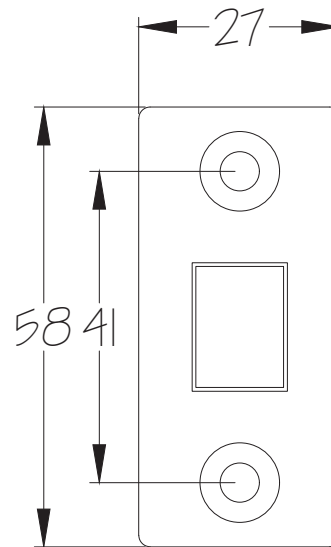

4 x Matching Screws