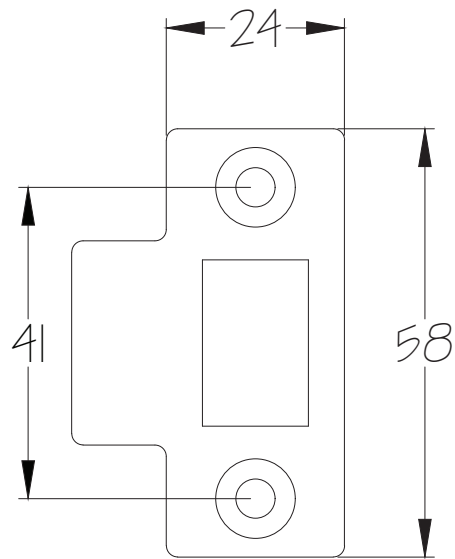

4 x Matching Screws