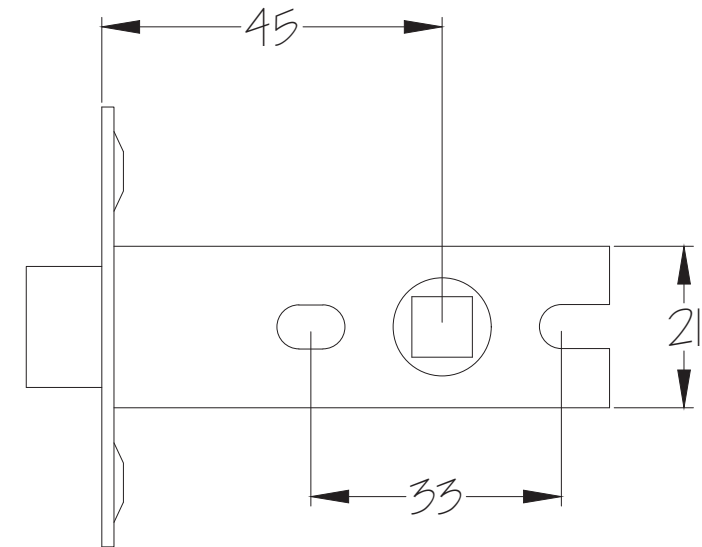

4 x Matching Screws