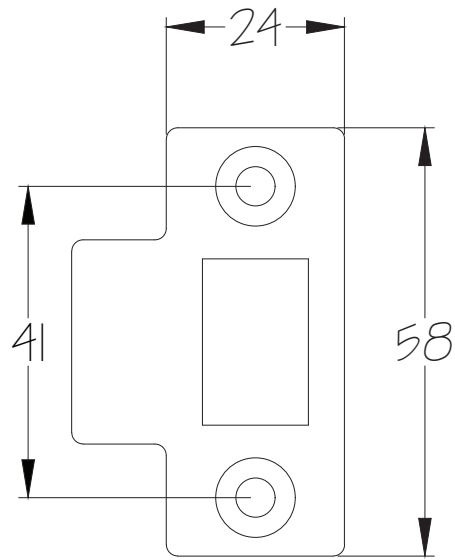

4 x Matching Screws