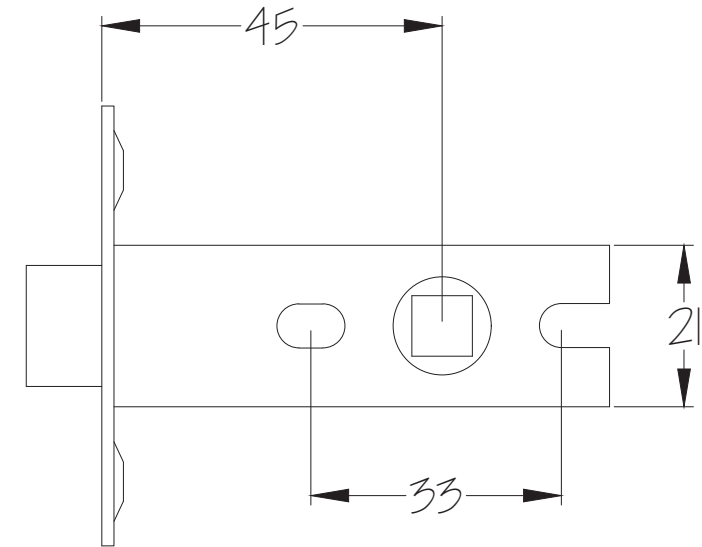

4 x Matching Screws