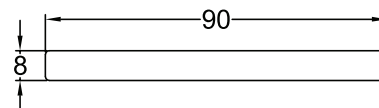

Product Name: Cottage Lever Lock Handle.

Material / Colour: Cast Iron, Black Epoxy Finish.

Pack Content: 2 x Handle (Left & Right) 1 x Mortice Bar, 8 x No6 x 1" Countersunk Wood Screws.

Suffolk Latch Co
suffolklatchcompany.co.uk