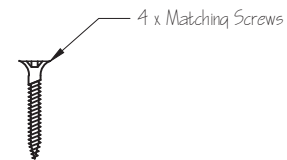

Web: www.suffolklatchcompany.co.uk
Email: info@suffolklatchcompany.co.uk
Tel: 01787 217217

Suffolk Latch Company Ltd
Unit B
Clare
Suffolk
CO10 8QP

Scale: 1:2

SKU: LAL1422-EXB-2.5

Date: 29/08/2018

Drawn By: Carl Benson

Product Name: Fire Rated Bathroom Lock 2.5 Inch Fire Rated CEI121

Material / Colour: Mild Steel with Black Forend

Pack Content: 1 x Mortice Bathroom Lock, Keeper, Seperate Forend & Matching Screws.

Suffolk Latch Co
suffolklatchcompany.co.uk