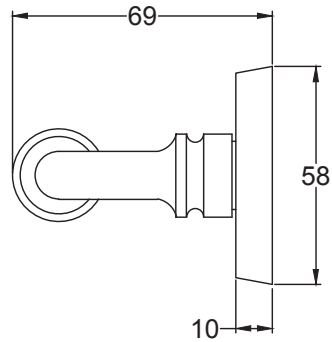

Web: www.suffolklatchcompany.co.uk
Email: info@suffolklatchcompany.co.uk
Tel: 01787 277277

Suffolk Latch Company Ltd
Unit B
Clare
Suffolk
CO10 8QD

Scale: 1:2

SKU: UK-FB1933

Date: 04/03/2020

Drawn By: Carl Benson

Product Name: Claverley Lever on Rose Handle

Material / Colour: Cast Iron / Black Powder Coated

Pack Content 1; 2 x Handles. 2 x Mortice Bars, 8 x Black Stainless Steel
Screws

Suffolk Latch Co
suffolklatchcompany.co.uk