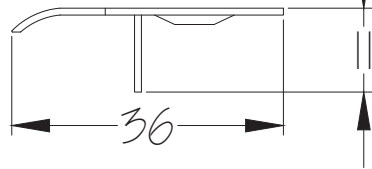

4 x Matching Screws