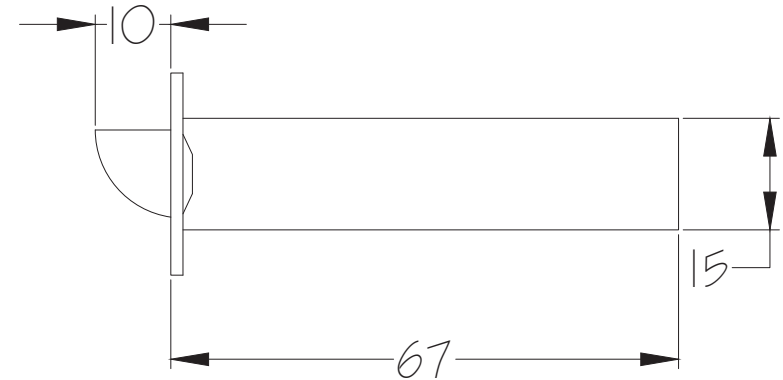

Web: www.suffolklatchcompany.co.uk
Email: info@suffolklatchcompany.co.uk
Tel: 01787 277277

Suffolk Latch Company Ltd
Unit B
Clare
Suffolk
CO10 8QP

Scale: 1:1

SKU: LAL0081-EXB-2.5

Date: 30/08/2018

Drawn By: Carl Benson

Product Name: Bolt Through Tubular Latch 2.5 Inch Fire Rated CE1121

Material / Colour: Mild Steel with Black Forend

Pack Content: 1 x Tubular Latch, 1 x Keeper, 4 x wood screws.

Suffolk Latch Co
suffolklatchcompany.co.uk