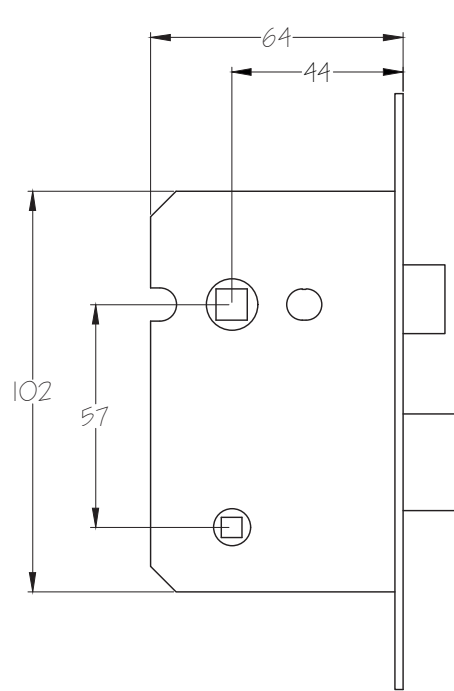

Web: www.suffolklatchcompany.co.uk
Email: info@suffolklatchcompany.co.uk
Tel: 01787 217217

Suffolk Latch Company Ltd
Unit B
Clare
Suffolk
CO10 8QP

Scale: 1:2

SKU: LAL1422-EXB-2.5

Date: 29/08/2018

Drawn By: Carl Benson

Product Name: Fire Rated Bathroom Lock 2.5 Inch Fire Rated CEI121

Material / Colour: Mild Steel with Black Forend

Pack Content: 1 x Mortice Bathroom Lock, Keeper, Seperate Forend & Matching Screws.

Suffolk Latch Co
suffolklatchcompany.co.uk