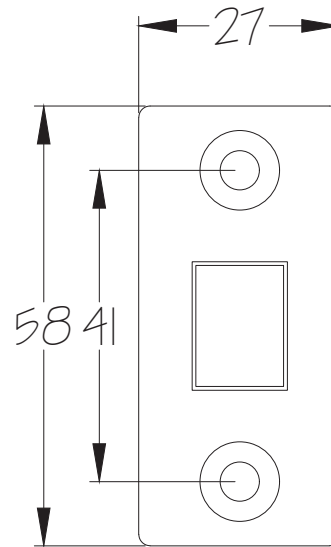

4 x Matching Screws