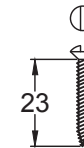

Web: www.suffolklatchcompany.co.uk
Email: info@suffolklatchcompany.co.uk
Tel: 01787 277277

Suffolk Latch Company Ltd
Unit B
Clare
Suffolk
CO10 8QD

Scale: 1:2

SKU: UK-FB1933

Date: 04/03/2020

Drawn By: Carl Benson

Product Name: Claverley Lever on Rose Handle

Material / Colour: Cast Iron / Black Powder Coated

Pack Content 1; 2 x Handles. 2 x Mortice Bars, 8 x Black Stainless Steel
Screws

Suffolk Latch Co
suffolklatchcompany.co.uk