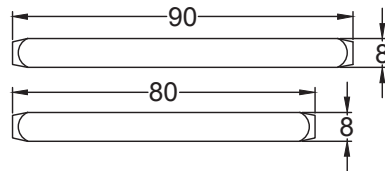

Web: www.suffolklatchcompany.co.uk
Email: info@suffolklatchcompany.co.uk
Tel: 01787 277277

Suffolk Latch Company Ltd
Unit B
Clare
Suffolk
CO10 8QD

Scale: 1:2

SKU: UK-FB1933

Date: 04/03/2020

Drawn By: Carl Benson

Product Name: Claverley Lever on Rose Handle

Material / Colour: Cast Iron / Black Powder Coated

Pack Content 1; 2 x Handles. 2 x Mortice Bars, 8 x Black Stainless Steel
Screws

Suffolk Latch Co
suffolklatchcompany.co.uk