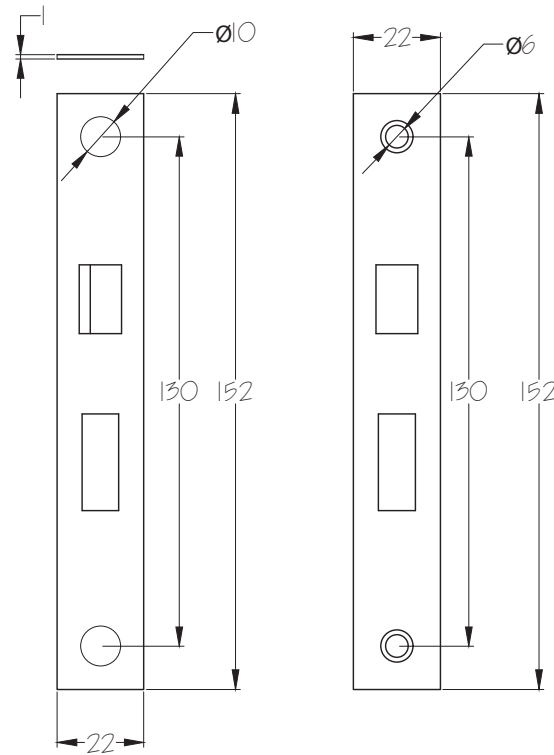

Web: www.suffolklatchcompany.co.uk
Email: info@suffolklatchcompany.co.uk
Tel: 01787 217217

Suffolk Latch Company Ltd
Unit B
Clare
Suffolk
CO10 8QP

Scale: 1:2

SKU: LAL1422-EXB-2.5

Date: 29/08/2018

Drawn By: Carl Benson

Product Name: Fire Rated Bathroom Lock 2.5 Inch Fire Rated CEI121

Material / Colour: Mild Steel with Black Forend

Pack Content: 1 x Mortice Bathroom Lock, Keeper, Seperate Forend & Matching Screws.

Suffolk Latch Co
suffolklatchcompany.co.uk