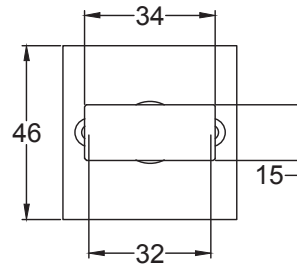

Web: www.suffolkatchcompany.co.uk
Email: info@suffolkatchcompany.co.uk
Tel: 01787 277277

Suffolk Latch Company Ltd
Unit B
Clare
Suffolk
CO10 8QD

Scale: 1:2

SKU: UK-FB155

Date: 04/03/2020

Drawn By: Carl Benson

Product Name: Square Turn & Release

Material / Colour: Cast Iron / Black Powder Coated

Pack Content1; 1 x Thumb Turn, 1 x Release/Indicator, 2 x Mortice Bars and 8 x Matching Wood Screws.

Suffolk Latch Co
suffolkatchcompany.co.uk