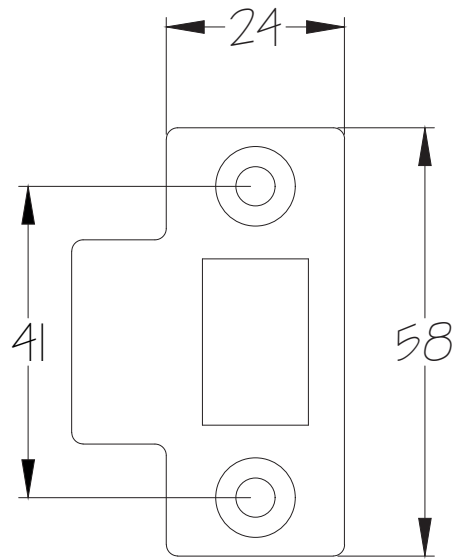

4 x Matching Screws