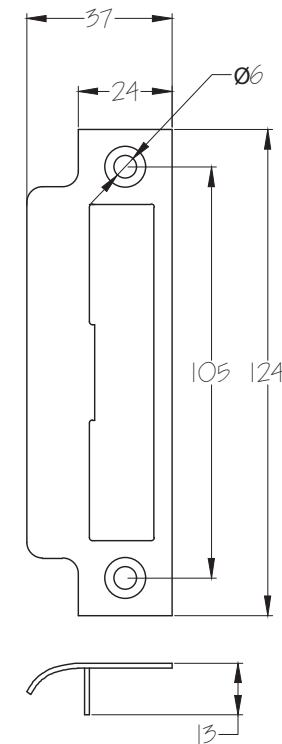

Web: www.suffolklatchcompany.co.uk
Email: info@suffolklatchcompany.co.uk
Tel: 01787 217217

Suffolk Latch Company Ltd
Unit B
Clare
Suffolk
CO10 8QP

Scale: 1:2

SKU: LAL1422-EXB-2.5

Date: 29/08/2018

Drawn By: Carl Benson

Product Name: Fire Rated Bathroom Lock 2.5 Inch Fire Rated CEI121

Material / Colour: Mild Steel with Black Forend

Pack Content: 1 x Mortice Bathroom Lock, Keeper, Seperate Forend & Matching Screws.

Suffolk Latch Co
suffolklatchcompany.co.uk