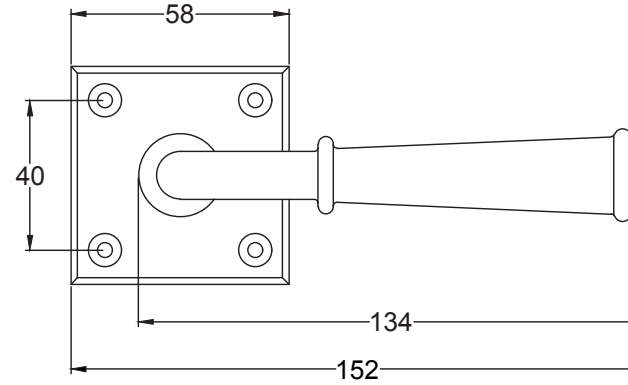

Web: www.suffolklatchcompany.co.uk
Email: info@suffolklatchcompany.co.uk
Tel: 01787 277277

Suffolk Latch Company Ltd
Unit B
Clare
Suffolk
CO10 8QD

Scale: 1:2

SKU: UK-FB1933

Date: 04/03/2020

Drawn By: Carl Benson

Product Name: Claverley Lever on Rose Handle

Material / Colour: Cast Iron / Black Powder Coated

Pack Content 1; 2 x Handles. 2 x Mortice Bars, 8 x Black Stainless Steel
Screws

Suffolk Latch Co
suffolklatchcompany.co.uk