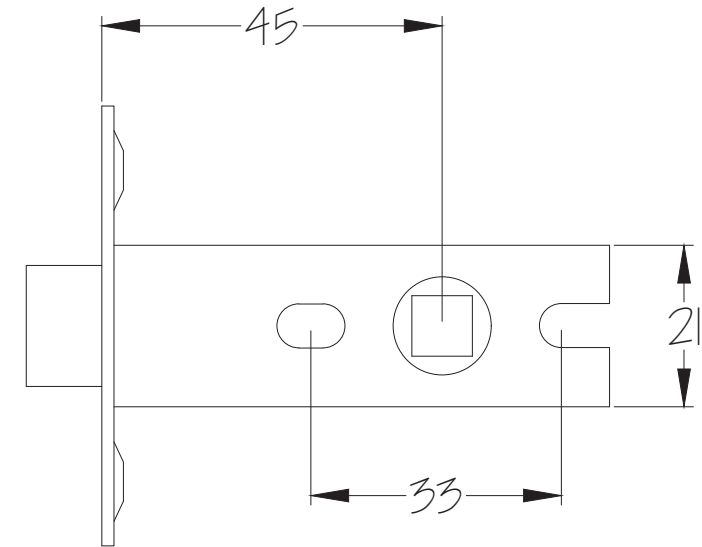

4 x Matching Screws