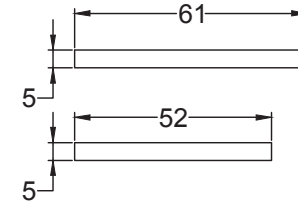

Web: www.suffolkatchcompany.co.uk
Email: info@suffolkatchcompany.co.uk
Tel: 01787 277277

Suffolk Latch Company Ltd
Unit B
Clare
Suffolk
CO10 8QD

Scale: 1:2

SKU: UK-FB155

Date: 04/03/2020

Drawn By: Carl Benson

Product Name: Square Turn & Release

Material / Colour: Cast Iron / Black Powder Coated

Pack Content1; 1 x Thumb Turn, 1 x Release/Indicator, 2 x Mortice Bars and 8 x Matching Wood Screws.

Suffolk Latch Co
suffolkatchcompany.co.uk