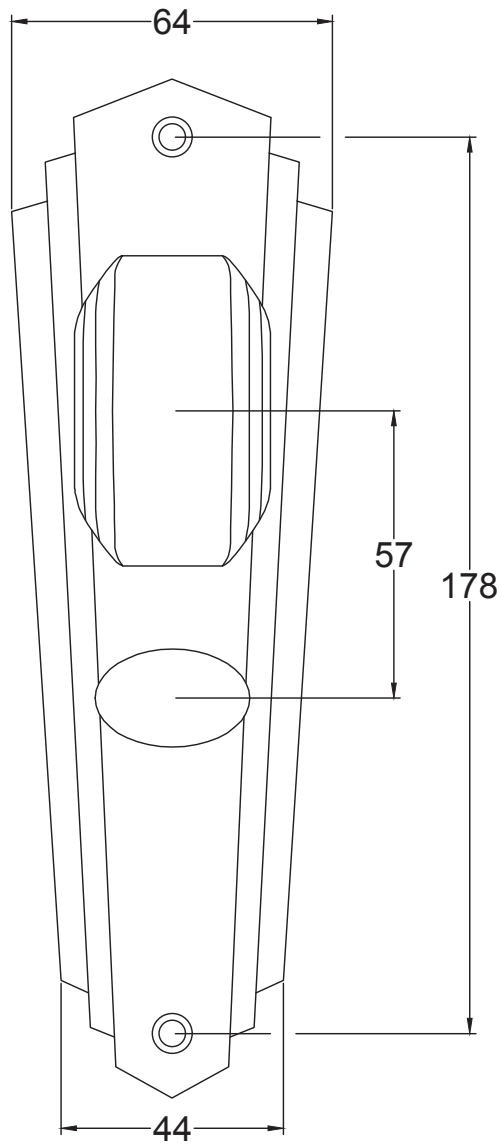

Index

1. Lever Latch Handle
2. Lever Lock Handle
3. Lever Bathroom Handle
4. Lever Euro Handle
5. Component Parts

Back to Index

Lever Latch UK-CHA1910

Back to Index

Lever Lock UK-CHA1900

Back to Index

Bathroom UK-CHA1930

Back to Index

Euro UK-CHA1948

Back to Index

3 Lever Sash Lock

Tubular Latch

Euro Lock Cylinder

Bathroom Sash Lock

Euro Sash Body

5 Lever Sash Lock