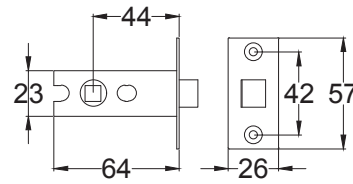

Back to Index

Euro UK-CHA1948

Back to Index

3 Lever Sash Lock

Tubular Latch

Euro Lock Cylinder

Bathroom Sash Lock

Euro Sash Body