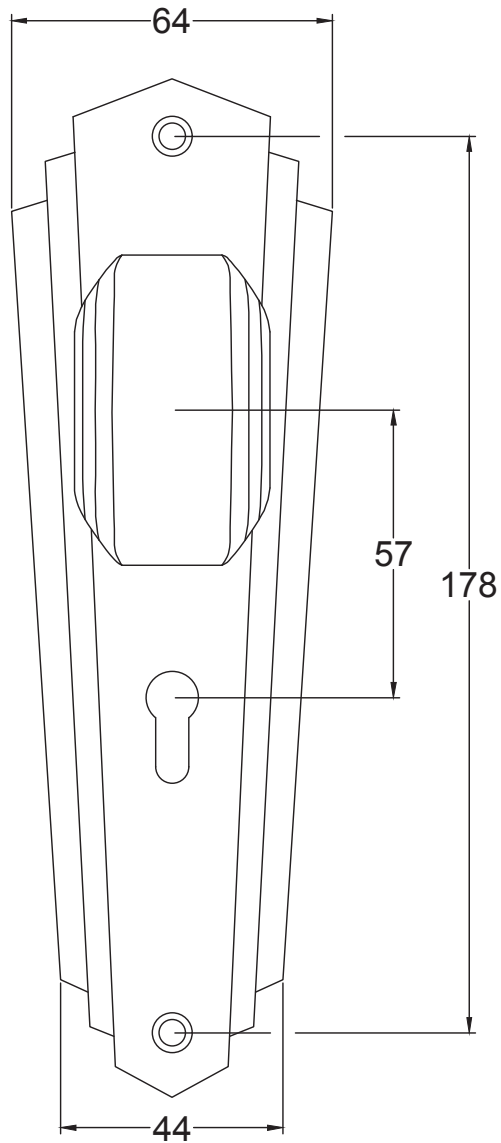

Index

1. Lever Latch Handle
2. Lever Lock Handle
3. Lever Bathroom Handle
4. Lever Euro Handle
5. Component Parts

Back to Index

Lever Latch UK-CHA1910

Back to Index

Lever Lock UK-CHA1900

Back to Index

Bathroom UK-CHA1930

Back to Index

Euro UK-CHA1948

Back to Index

3 Lever Sash Lock

Tubular Latch

Euro Lock Cylinder

Bathroom Sash Lock

Euro Sash Body

5 Lever Sash Lock