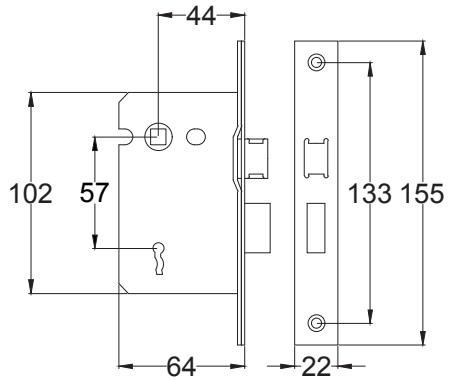

Index

1. Lever Latch Handle
2. Lever Lock Handle
3. Lever Bathroom Handle
4. Lever Euro Handle
5. Component Parts

Back to Index

Lever Latch UK-CHA1910

Back to Index

Lever Lock UK-CHA1900

Back to Index

Bathroom UK-CHA1930

Back to Index

Euro UK-CHA1948

Back to Index

3 Lever Sash Lock

Tubular Latch

Euro Lock Cylinder

Bathroom Sash Lock

Euro Sash Body

5 Lever Sash Lock