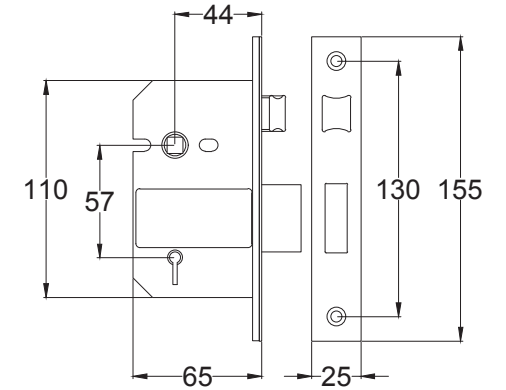

Back to Index

Euro UK-CHA1948

Back to Index

3 Lever Sash Lock

Tubular Latch

Euro Lock Cylinder

Bathroom Sash Lock

Euro Sash Body