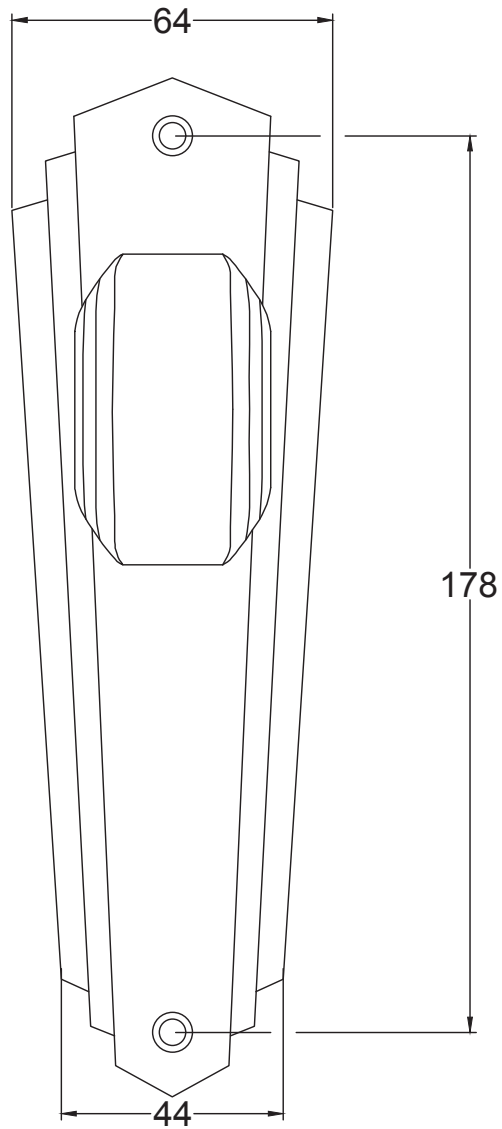

Index

1. Lever Latch Handle
2. Lever Lock Handle
3. Lever Bathroom Handle
4. Lever Euro Handle
5. Component Parts

Back to Index

Lever Latch UK-CHA1910

Back to Index

Lever Lock UK-CHA1900

Back to Index

Bathroom UK-CHA1930

Back to Index

Euro UK-CHA1948

Back to Index

3 Lever Sash Lock

Tubular Latch

Euro Lock Cylinder

Bathroom Sash Lock

Euro Sash Body

5 Lever Sash Lock