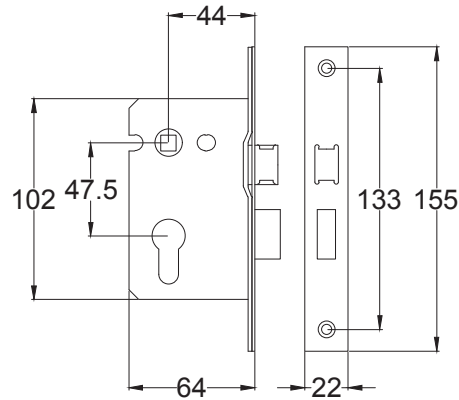

Back to Index

Euro UK-CHA1948

Back to Index

3 Lever Sash Lock

Tubular Latch

Euro Lock Cylinder

Bathroom Sash Lock

Euro Sash Body