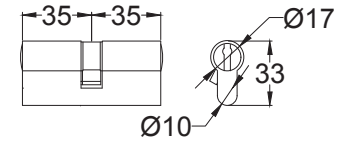

Back to Index

Euro UK-CHA1948

Back to Index

3 Lever Sash Lock

Tubular Latch

Euro Lock Cylinder

Bathroom Sash Lock

Euro Sash Body