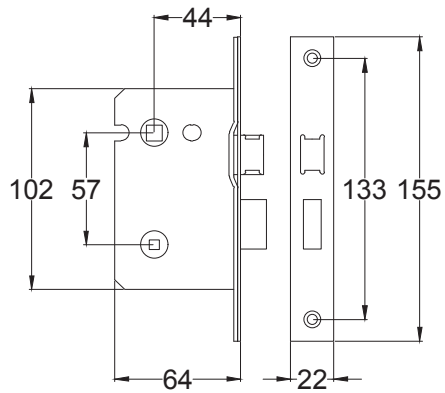

Back to Index

Euro UK-CHA1948

Back to Index

3 Lever Sash Lock

Tubular Latch

Euro Lock Cylinder

Bathroom Sash Lock

Euro Sash Body