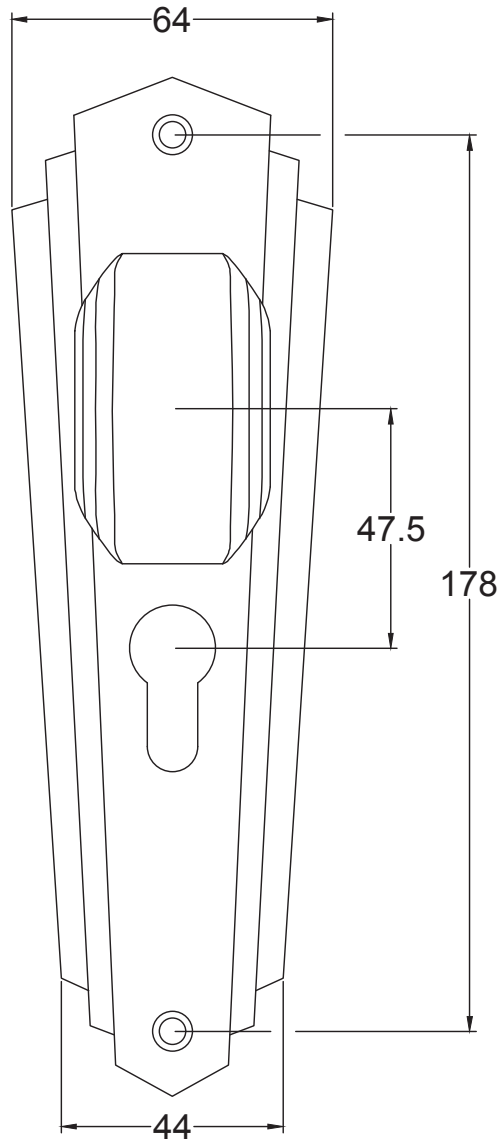

Index

1. Lever Latch Handle
2. Lever Lock Handle
3. Lever Bathroom Handle
4. Lever Euro Handle
5. Component Parts

Back to Index

Lever Latch UK-CHA1910

Back to Index

Lever Lock UK-CHA1900

Back to Index

Bathroom UK-CHA1930

Back to Index

Euro UK-CHA1948

Back to Index

3 Lever Sash Lock

Tubular Latch

Euro Lock Cylinder

Bathroom Sash Lock

Euro Sash Body

5 Lever Sash Lock