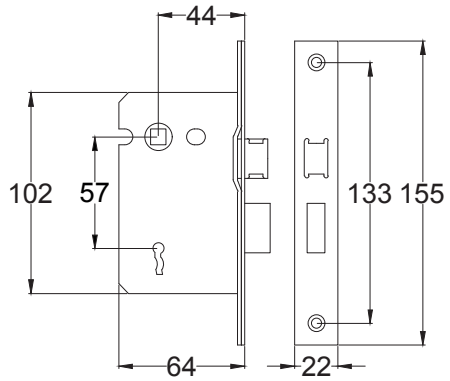

Index

1. Lever Latch Handle
2. Lever Lock Handle
3. Lever Bathroom Handle
4. Lever Euro Handle
5. Component Parts

Back to Index

Lever Latch UK-V7060

Back to Index

Lever Lock UK-V7050

Back to Index

Bathroom UK-V7070

Back to Index

Euro UK-V7066

Back to Index

3 Lever Sash Lock

Tubular Latch

Euro Lock Cylinder

Bathroom Sash Lock

Euro Sash Body

5 Lever Sash Lock