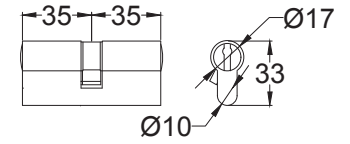

Back to Index

Euro UK-V7066

Back to Index

3 Lever Sash Lock

Tubular Latch

Euro Lock Cylinder

Bathroom Sash Lock

Euro Sash Body