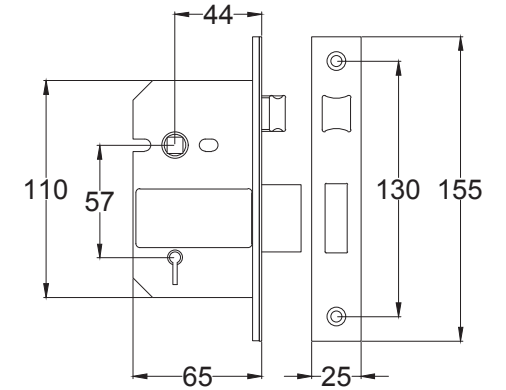

Index

1. Lever Latch Handle
2. Lever Lock Handle
3. Lever Bathroom Handle
4. Lever Euro Handle
5. Component Parts

Back to Index

Lever Latch UK-V7060

Back to Index

Lever Lock UK-V7050

Back to Index

Bathroom UK-V7070

Back to Index

Euro UK-V7066

Back to Index

3 Lever Sash Lock

Tubular Latch

Euro Lock Cylinder

Bathroom Sash Lock

Euro Sash Body