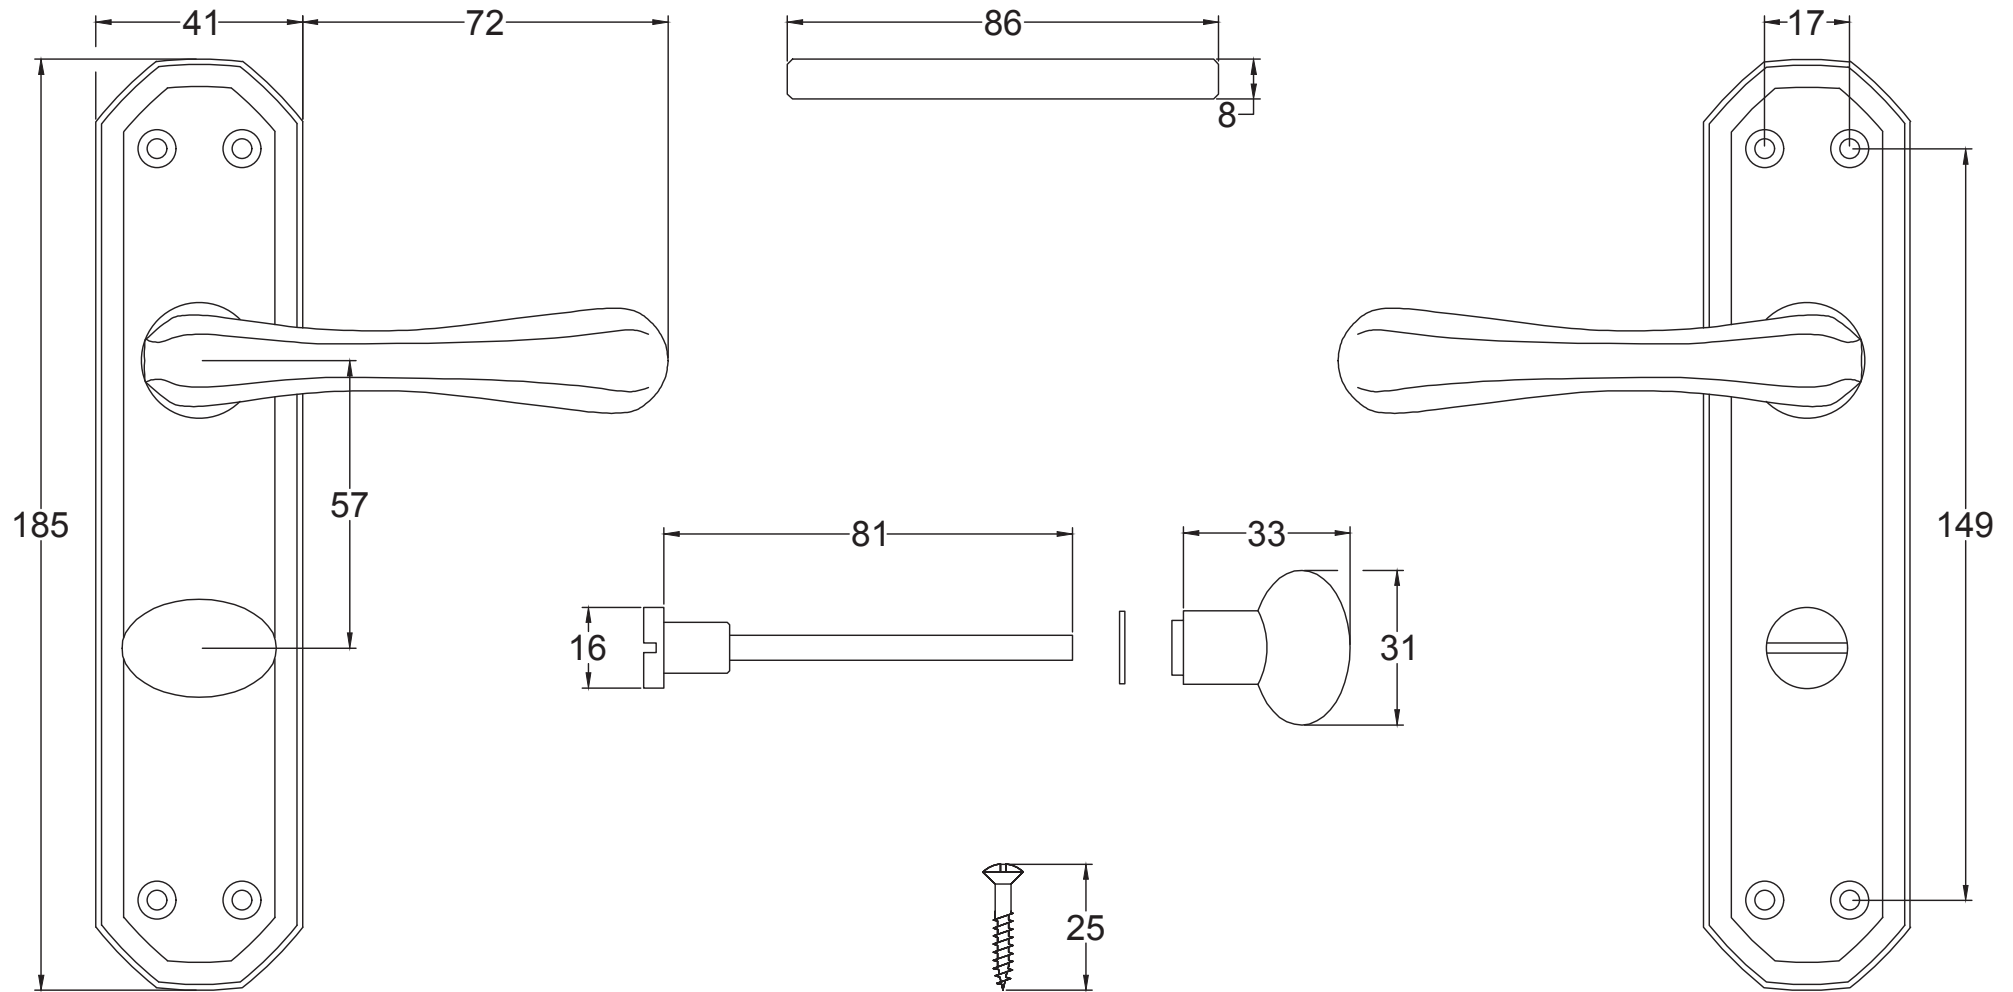

Index

1. Lever Latch Handle
2. Lever Lock Handle
3. Lever Bathroom Handle
4. Lever Euro Handle
5. Component Parts

Back to Index

Lever Latch UK-V7060

Back to Index

Lever Lock UK-V7050

Back to Index

Bathroom UK-V7070

Back to Index

Euro UK-V7066

Back to Index

3 Lever Sash Lock

Tubular Latch

Euro Lock Cylinder

Bathroom Sash Lock

Euro Sash Body

5 Lever Sash Lock