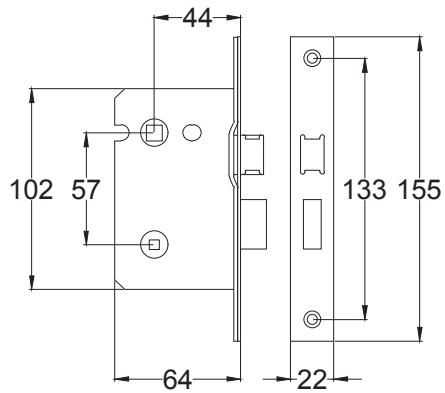

Index

1. Lever Latch Handle
2. Lever Lock Handle
3. Lever Bathroom Handle
4. Lever Euro Handle
5. Component Parts

Back to Index

Lever Latch UK-V7060

Back to Index

Lever Lock UK-V7050

Back to Index

Bathroom UK-V7070

Back to Index

Euro UK-V7066

Back to Index

3 Lever Sash Lock

Tubular Latch

Euro Lock Cylinder

Bathroom Sash Lock

Euro Sash Body