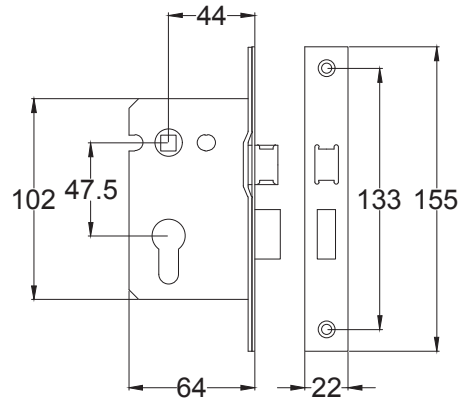

Index

1. Lever Latch Handle
2. Lever Lock Handle
3. Lever Bathroom Handle
4. Lever Euro Handle
5. Component Parts

Back to Index

Lever Latch UK-V7060

Back to Index

Lever Lock UK-V7050

Back to Index

Bathroom UK-V7070

Back to Index

Euro UK-V7066

Back to Index

3 Lever Sash Lock

Tubular Latch

Euro Lock Cylinder

Bathroom Sash Lock

Euro Sash Body