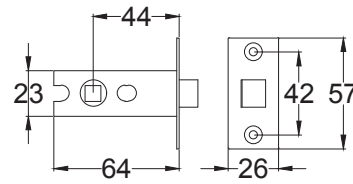

Back to Index

Euro UK-V7066

Back to Index

3 Lever Sash Lock

Tubular Latch

Euro Lock Cylinder

Bathroom Sash Lock

Euro Sash Body