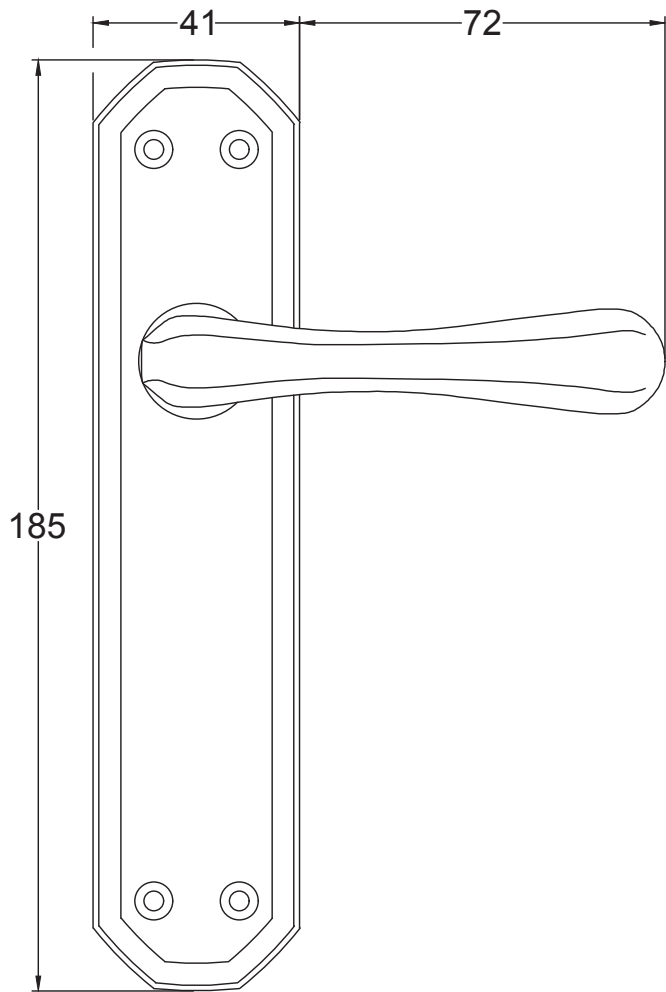

Index

1. Lever Latch Handle
2. Lever Lock Handle
3. Lever Bathroom Handle
4. Lever Euro Handle
5. Component Parts

Back to Index

Lever Latch UK-V7060

Back to Index

Lever Lock UK-V7050

Back to Index

Bathroom UK-V7070

Back to Index

Euro UK-V7066

Back to Index

3 Lever Sash Lock

Tubular Latch

Euro Lock Cylinder

Bathroom Sash Lock

Euro Sash Body

5 Lever Sash Lock