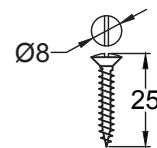

Web: www.suffolklatchcompany.co.uk
Email: info@suffolklatchcompany.co.uk
Tel: 01787 277277

Suffolk Latch Company Ltd
Unit B
Clare
Suffolk
CO10 8QD

Scale: 1:2

SKU: UK-TC450 381

Date: 27/08/2019

Drawn By: Carl Benson

Product Name: Cast Iron Strap Hinge 15 Inch (Pair).

Material / Colour: Cast Iron, UV Resistant Black Powder Coat

Pack Content: 2 x 15 Inch Strap Hinges, 12 x Stainless Steel Dome Head Slotted Wood Screws.

Suffolk Latch Co
suffolklatchcompany.co.uk