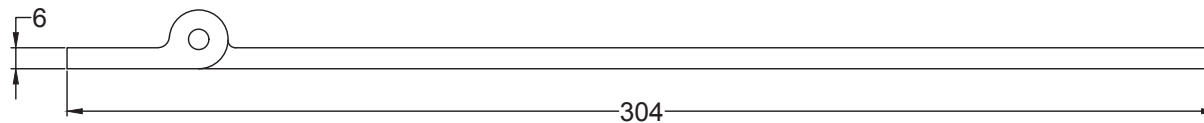

Web: www.suffolkatchcompany.co.uk
Email: info@suffolkatchcompany.co.uk
Tel: 01787 277277

Suffolk Latch Company Ltd
Unit B
Clare
Suffolk
CO10 8QD

Scale: 1:2

SKU: UK-TC450 305

Date: 27/08/2019

Drawn By: Carl Benson

Product Name: Cast Iron Strap Hinge 12 Inch (Pair).

Material / Colour: Cast Iron, UV Resistant Black Powder Coat

Pack Content: 2 x 12 Inch Strap Hinges, 12 x Stainless Steel Dome Head Slotted Wood Screws.

Suffolk Latch Co
suffolkatchcompany.co.uk