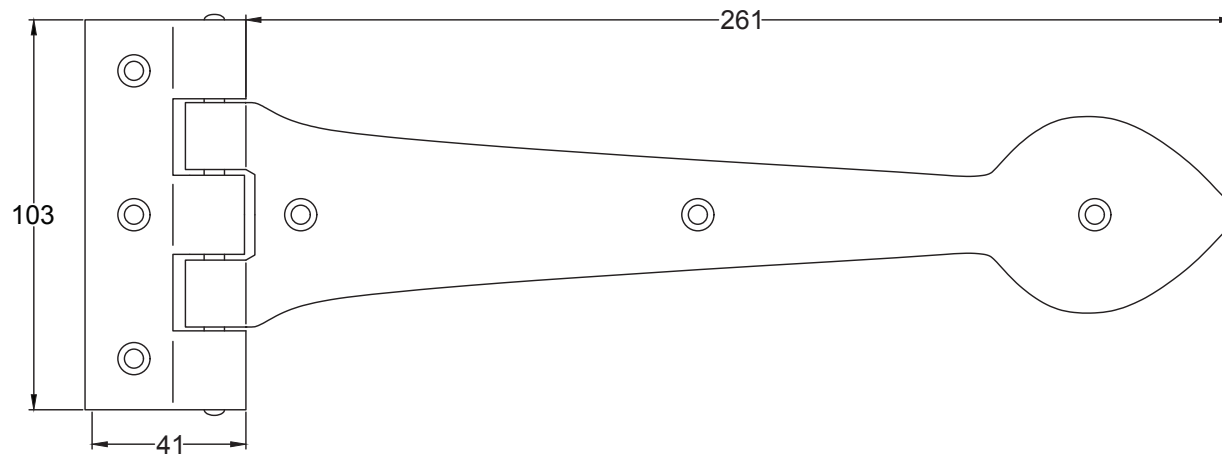

Web: www.suffolkatchcompany.co.uk
Email: info@suffolkatchcompany.co.uk
Tel: 01787 277277

Suffolk Latch Company Ltd
Unit B
Clare
Suffolk
CO10 8QD

Scale: 1:2

SKU: UK-TC450 305

Date: 27/08/2019

Drawn By: Carl Benson

Product Name: Cast Iron Strap Hinge 12 Inch (Pair).

Material / Colour: Cast Iron, UV Resistant Black Powder Coat

Pack Content: 2 x 12 Inch Strap Hinges, 12 x Stainless Steel Dome Head Slotted Wood Screws.

Suffolk Latch Co
suffolkatchcompany.co.uk