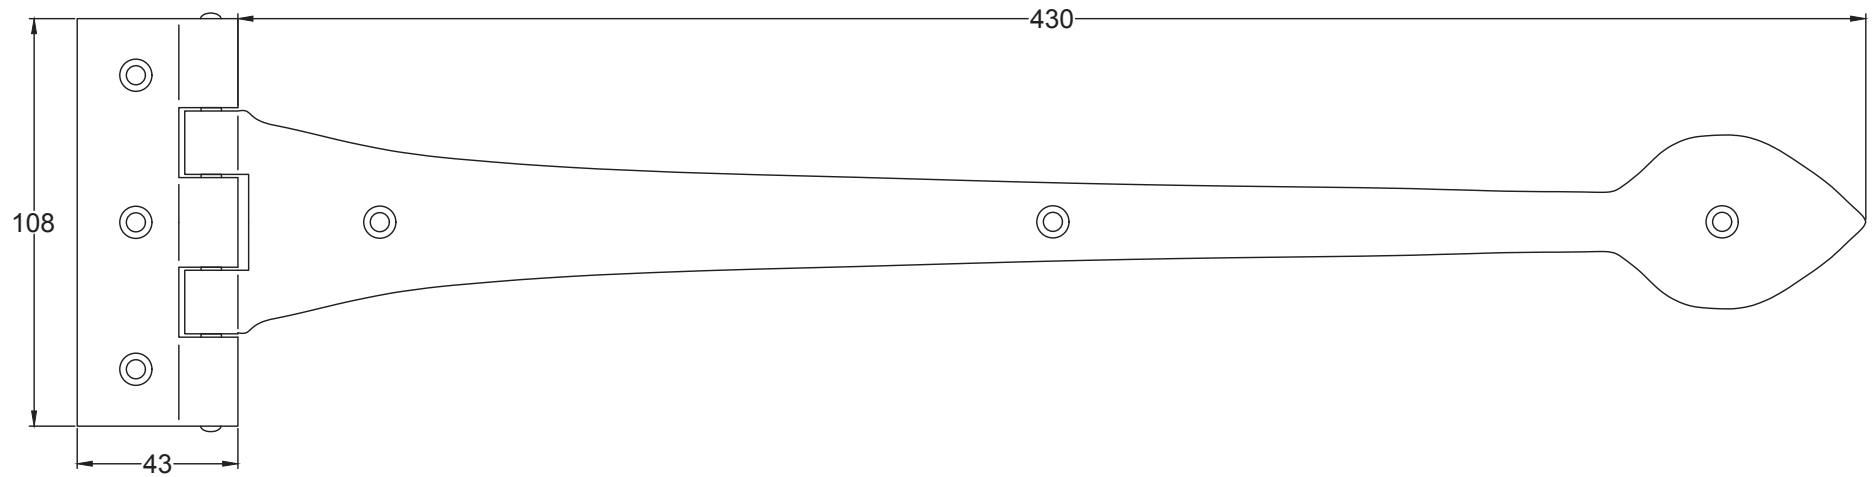

Web: www.suffolklatchcompany.co.uk
Email: info@suffolklatchcompany.co.uk
Tel: 01787 277277

Suffolk Latch Company Ltd
Unit B
Clare
Suffolk
CO10 8QD

Scale: 1:2

SKU: UK-TC450 457

Date: 27/08/2019

Drawn By: Carl Benson

Product Name: Cast Iron Strap Hinge 18 Inch (Pair).

Material / Colour: Cast Iron, UV Resistant Black Powder Coat

Pack Content: 2 x 18 Inch Strap Hinges, 12 x Stainless Steel Dome Head Slotted Wood Screws.

Suffolk Latch Co
suffolklatchcompany.co.uk