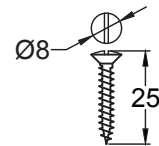

Web: www.suffolklatchcompany.co.uk
Email: info@suffolklatchcompany.co.uk
Tel: 01787 277277

Suffolk Latch Company Ltd
Unit B
Clare
Suffolk
CO10 8QD

Scale: 1:2

SKU: UK-TC450 457

Date: 27/08/2019

Drawn By: Carl Benson

Product Name: Cast Iron Strap Hinge 18 Inch (Pair).

Material / Colour: Cast Iron, UV Resistant Black Powder Coat

Pack Content: 2 x 18 Inch Strap Hinges, 12 x Stainless Steel Dome Head Slotted Wood Screws.

Suffolk Latch Co
suffolklatchcompany.co.uk