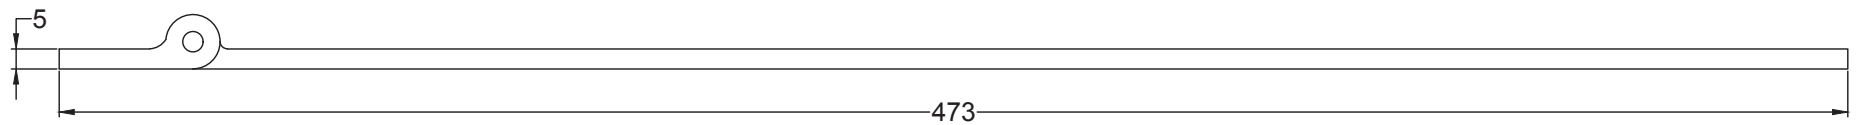

Web: www.suffolklatchcompany.co.uk
Email: info@suffolklatchcompany.co.uk
Tel: 01787 277277

Suffolk Latch Company Ltd
Unit B
Clare
Suffolk
CO10 8QD

Scale: 1:2

SKU: UK-TC450 457

Date: 27/08/2019

Drawn By: Carl Benson

Product Name: Cast Iron Strap Hinge 18 Inch (Pair).

Material / Colour: Cast Iron, UV Resistant Black Powder Coat

Pack Content: 2 x 18 Inch Strap Hinges, 12 x Stainless Steel Dome Head Slotted Wood Screws.

Suffolk Latch Co
suffolklatchcompany.co.uk