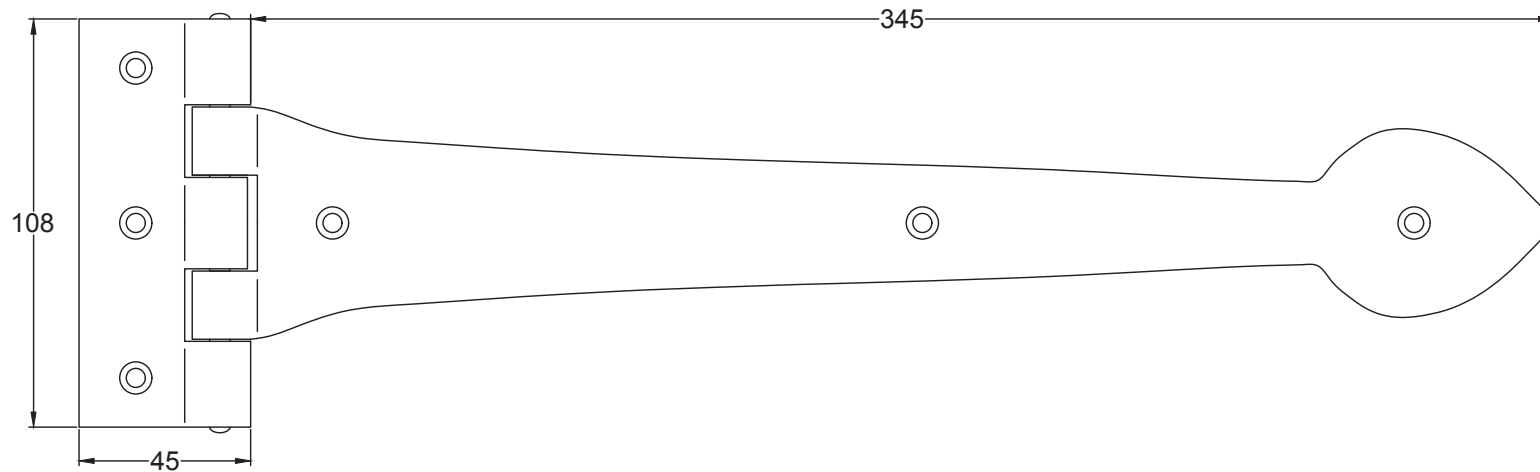

Web: www.suffolklatchcompany.co.uk
Email: info@suffolklatchcompany.co.uk
Tel: 01787 277277

Suffolk Latch Company Ltd
Unit B
Clare
Suffolk
CO10 8QD

Scale: 1:2

SKU: UK-TC450 381

Date: 27/08/2019

Drawn By: Carl Benson

Product Name: Cast Iron Strap Hinge 15 Inch (Pair).

Material / Colour: Cast Iron, UV Resistant Black Powder Coat

Pack Content: 2 x 15 Inch Strap Hinges, 12 x Stainless Steel Dome Head Slotted Wood Screws.

Suffolk Latch Co
suffolklatchcompany.co.uk