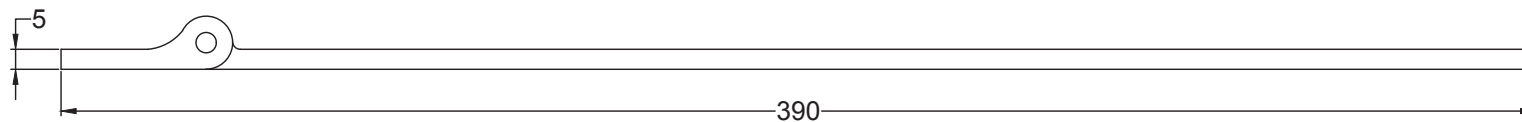

Web: www.suffolklatchcompany.co.uk
Email: info@suffolklatchcompany.co.uk
Tel: 01787 277277

Suffolk Latch Company Ltd
Unit B
Clare
Suffolk
CO10 8QD

Scale: 1:2

SKU: UK-TC450 381

Date: 27/08/2019

Drawn By: Carl Benson

Product Name: Cast Iron Strap Hinge 15 Inch (Pair).

Material / Colour: Cast Iron, UV Resistant Black Powder Coat

Pack Content: 2 x 15 Inch Strap Hinges, 12 x Stainless Steel Dome Head Slotted Wood Screws.

Suffolk Latch Co
suffolklatchcompany.co.uk