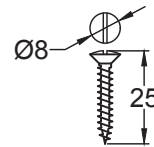

Web: www.suffolkatchcompany.co.uk
Email: info@suffolkatchcompany.co.uk
Tel: 01787 277277

Suffolk Latch Company Ltd
Unit B
Clare
Suffolk
CO10 8QD

Scale: 1:2

SKU: UK-TC450 305

Date: 27/08/2019

Drawn By: Carl Benson

Product Name: Cast Iron Strap Hinge 12 Inch (Pair).

Material / Colour: Cast Iron, UV Resistant Black Powder Coat

Pack Content: 2 x 12 Inch Strap Hinges, 12 x Stainless Steel Dome Head Slotted Wood Screws.

Suffolk Latch Co
suffolkatchcompany.co.uk