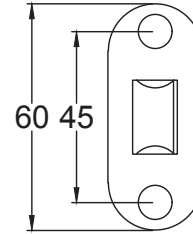

Product Name: Cast Iron Round Door Knob.

Material / Colour: Cast Iron, Pewter.

Pack Content: 2 x Knob. 2 X Rose plate. 2 x Escutcheon. 1 x Threaded Mortice Bar. Fixings.

Suffolk Latch Co
suffolk latch company.co.uk