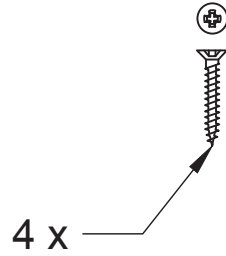

Product Name: Cast Iron Round Door Knob.

Material / Colour: Cast Iron, Pewter.

Pack Content: 2 x Knob. 2 X Rose plate. 2 x Escutcheon. 1 x Threaded Mortice Bar. Fixings.

Suffolk Latch Co
suffolk latch company.co.uk