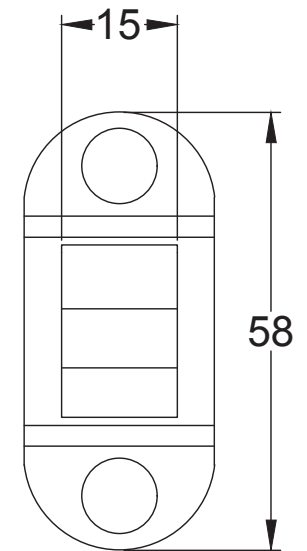

Web: www.suffolklatchcompany.co.uk
Email: info@suffolklatchcompany.co.uk
Tel: 01787 277277

Suffolk Latch Company Ltd
Unit B
Clare
Suffolk
CO10 8QD

Scale: 1:1

SKU: LAL0905

Date: 18/04/2019

Drawn By: Carl Benson

Product Name. 3" Dead Bolt.

Material / Colour: Mild Steel/Zinc With Brass Fittings.

Pack Content: 1 x 4" Dead Bolt, 1 x Forend, 1 x Receiver, 4 x Matching Fixings.

Suffolk Latch Co
suffolklatchcompany.co.uk