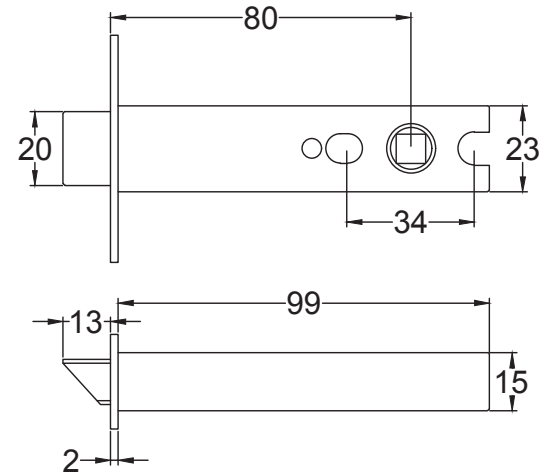

Product Name: Cast Iron Octagonal Door Knob.

Material / Colour: Cast Iron, Pewter.

Pack Content: 2 x Knob. 2 X Rose plate. 2 x Escutcheon. 1 x Threaded Mortice Bar. Fixings.

Suffolk Latch Co
suffolk latch company.co.uk