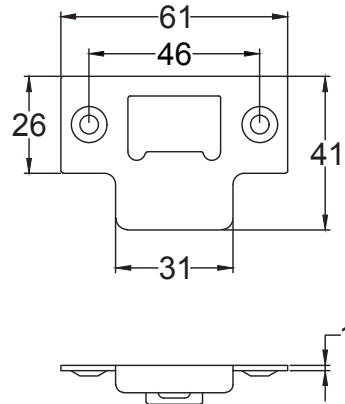

Product Name: Cast Iron Octagonal Door Knob.

Material / Colour: Cast Iron, Pewter.

Pack Content: 2 x Knob. 2 X Rose plate. 2 x Escutcheon. 1 x Threaded Mortice Bar. Fixings.

Suffolk Latch Co
suffolk latch company.co.uk