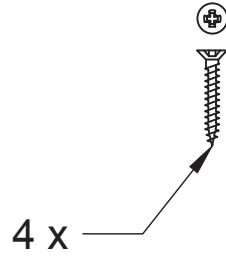

Product Name: Cast Iron Octagonal Door Knob.

Material / Colour: Cast Iron, Pewter.

Pack Content: 2 x Knob. 2 X Rose plate. 2 x Escutcheon. 1 x Threaded Mortice Bar. Fixings.

Suffolk Latch Co
suffolk latch company.co.uk