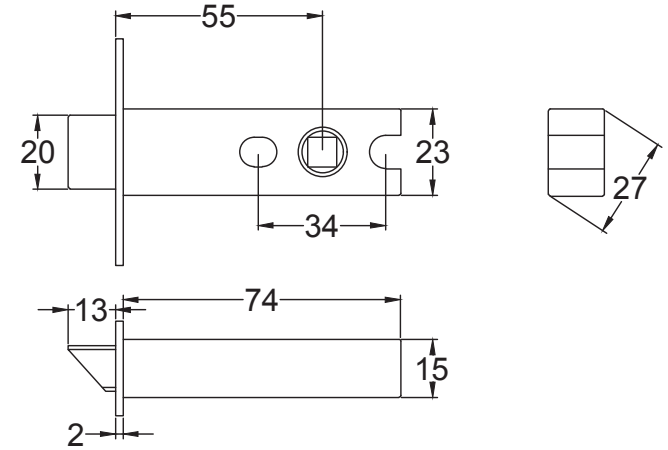

Product Name: Cast Iron Octagonal Door Knob.

Material / Colour: Cast Iron, Pewter.

Pack Content: 2 x Knob. 2 X Rose plate. 2 x Escutcheon. 1 x Threaded Mortice Bar. Fixings.

Suffolk Latch Co
suffolk latch company.co.uk