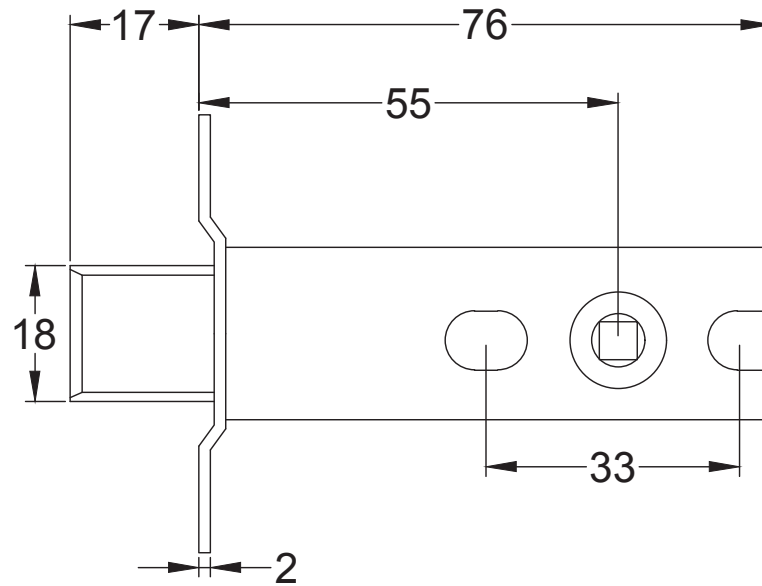

Web: www.suffolklatchcompany.co.uk
Email: info@suffolklatchcompany.co.uk
Tel: 01787 277277

Suffolk Latch Company Ltd
Unit B
Clare
Suffolk
CO10 8QD

Scale: 1:1

SKU: LAL0905

Date: 18/04/2019

Drawn By: Carl Benson

Product Name. 3" Dead Bolt.

Material / Colour: Mild Steel/Zinc With Brass Fittings.

Pack Content: 1 x 4" Dead Bolt, 1 x Forend, 1 x Receiver, 4 x Matching Fixings.

Suffolk Latch Co
suffolklatchcompany.co.uk