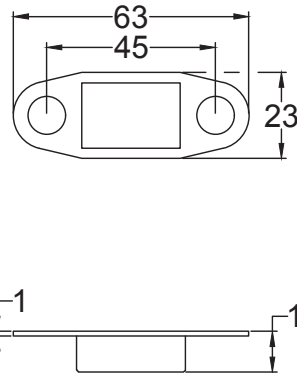

Product Name: Cast Iron Octagonal Door Knob.

Material / Colour: Cast Iron, Pewter.

Pack Content: 2 x Knob. 2 X Rose plate. 2 x Escutcheon. 1 x Threaded Mortice Bar. Fixings.

Suffolk Latch Co
suffolk latch company.co.uk