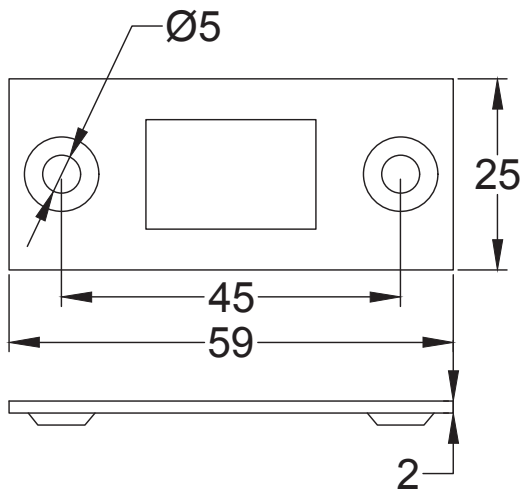

Web: www.suffolklatchcompany.co.uk
Email: info@suffolklatchcompany.co.uk
Tel: 01787 277277

Suffolk Latch Company Ltd
Unit B
Clare
Suffolk
CO10 8QD

Scale: 1:1

SKU: LAL0905

Date: 18/04/2019

Drawn By: Carl Benson

Product Name. 3" Dead Bolt.

Material / Colour: Mild Steel/Zinc With Brass Fittings.

Pack Content: 1 x 4" Dead Bolt, 1 x Forend, 1 x Receiver, 4 x Matching Fixings.

Suffolk Latch Co
suffolklatchcompany.co.uk