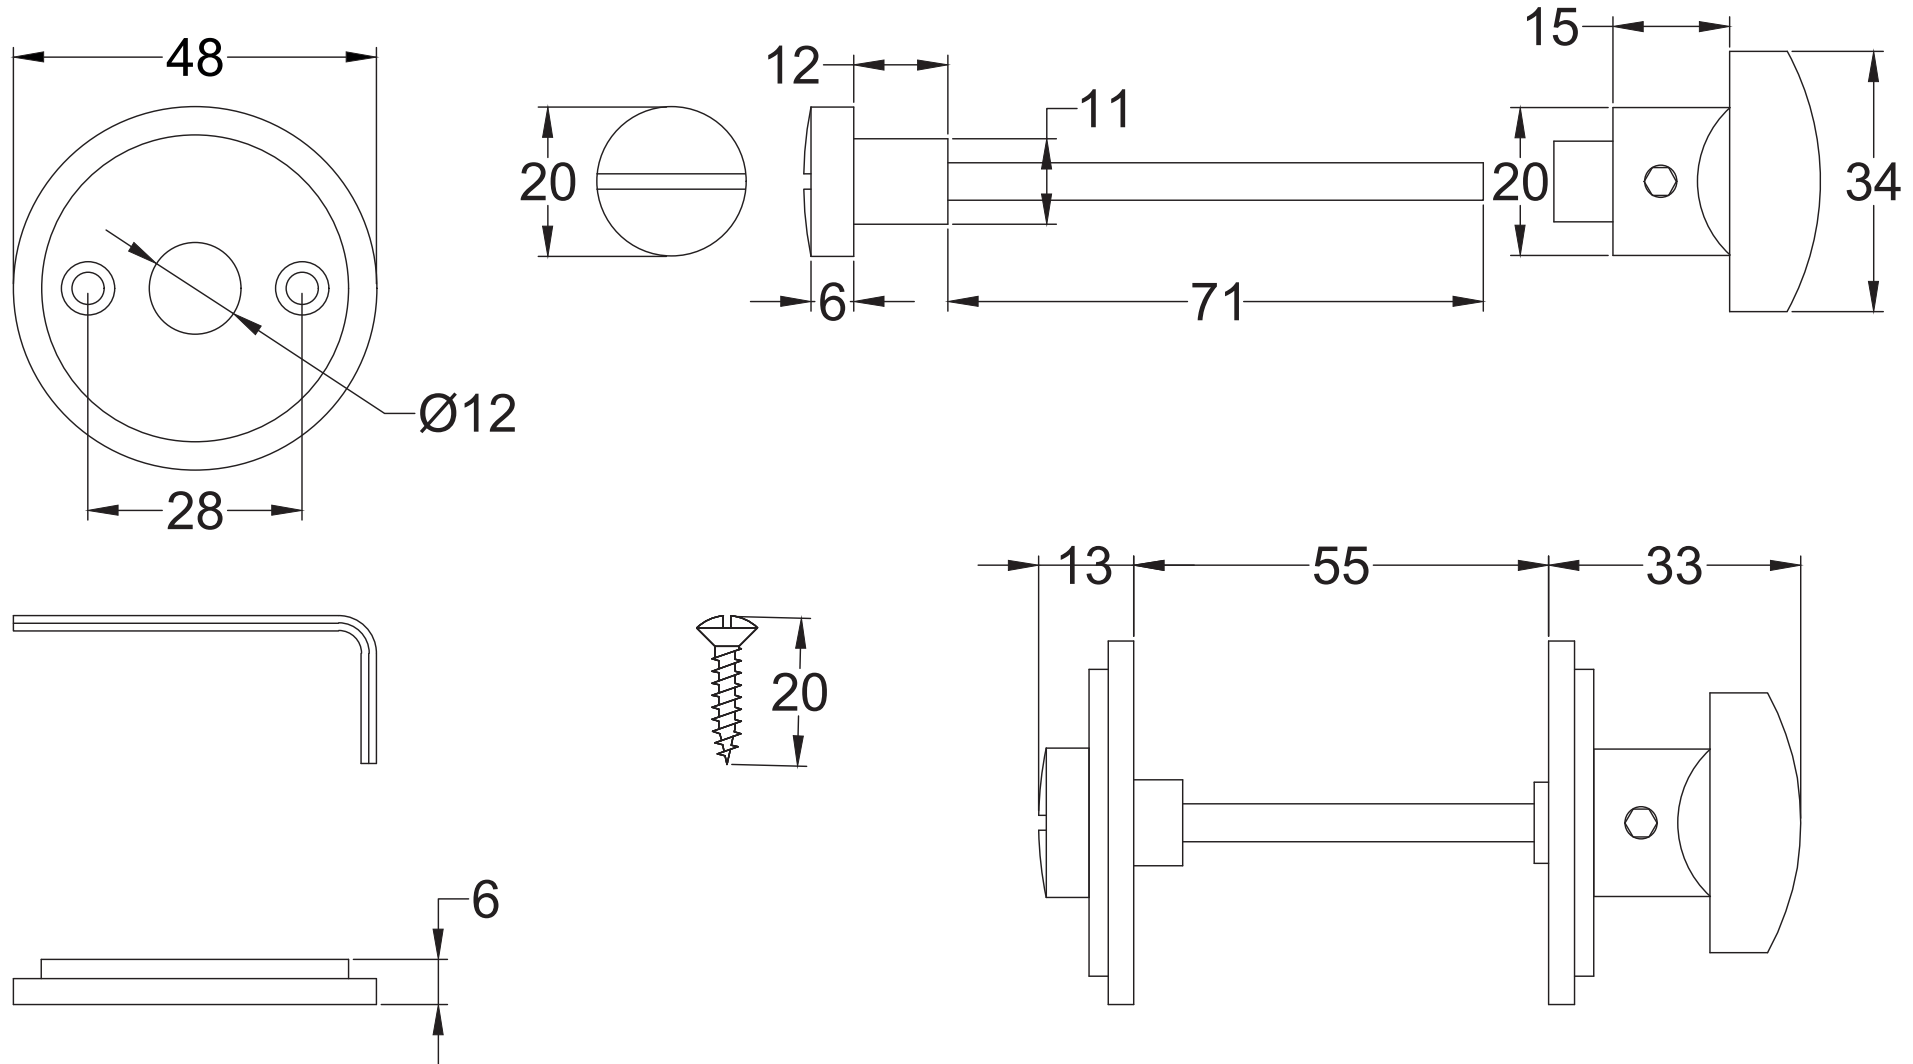

Web: www.suffolklatchcompany.co.uk
Email: info@suffolklatchcompany.co.uk
Tel: 01787 277277

Suffolk Latch Company Ltd
Unit B
Clare
Suffolk
CO10 8QD

Scale: 1:1

SKU: BTHD-BLK-P

Date: 24/03/2020

Drawn By: Carl Benson

Product Name: Heavy Bathroom Turn & Release

Material / Colour: Pewter / Black Powder Coated

Pack Content. 2 x Rose, 1 x Release, 1 x Turn, 1 x Mortice Bar, 4 x Screws and 1 x Allen Key

Suffolk Latch Co
suffolklatchcompany.co.uk