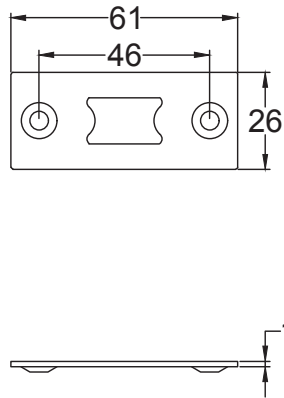

Product Name: Cast Iron Octagonal Door Knob.

Material / Colour: Cast Iron, Pewter.

Pack Content: 2 x Knob. 2 X Rose plate. 2 x Escutcheon. 1 x Threaded Mortice Bar. Fixings.

Suffolk Latch Co
suffolk latch company.co.uk