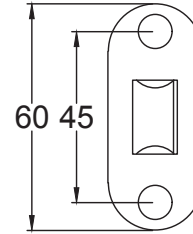

Product Name: Cast Iron Octagonal Door Knob.

Material / Colour: Cast Iron, Pewter.

Pack Content: 2 x Knob. 2 X Rose plate. 2 x Escutcheon. 1 x Threaded Mortice Bar. Fixings.

Suffolk Latch Co
suffolk latch company.co.uk