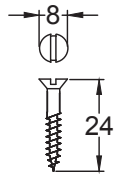

Web: www.suffolklatchcompany.co.uk
Email: info@suffolklatchcompany.co.uk
Tel: 01787 277277

Suffolk Latch Company Ltd
Unit B, Bridewell Ind Est
Clare
Suffolk
CO10 8QD

Scale: 1:2

SKU: UKS-FB1077R

Date: 14/10/2019

Drawn By: Carl Benson

Product Name : Curl RH Locking Casement Fastener.

Material / Colour: Flat Black/Drop Forged Steel.

Pack Content: 1 x RH Locking Casement Handle, 1 x Mortice Receiver, 1 x Receiver Bridge, 1 x Locking Key & Matching Wood Screws.

Suffolk Latch Co
suffolklatchcompany.co.uk