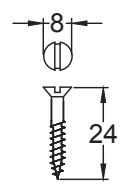

Web: www.suffolkatchcompany.co.uk
Email: info@suffolkatchcompany.co.uk
Tel: 01787 277277

Suffolk Latch Company Ltd
Unit B, Bridewell Ind Est
Clare
Suffolk
CO10 8QD

Scale: 1:2

SKU: UKS-FB1133

Date: 14/10/2019

Drawn By: Carl Benson

Product Name : Cotswold RH Locking Casement Fastener.

Material / Colour: Flat Black/Drop Forged Steel.

Pack Content: 1 x RH Locking Casement Handle, 1 x Mortice Reciever, 1 x Reciever Bridge, 1 x Locking Key & Matching Wood Screws.