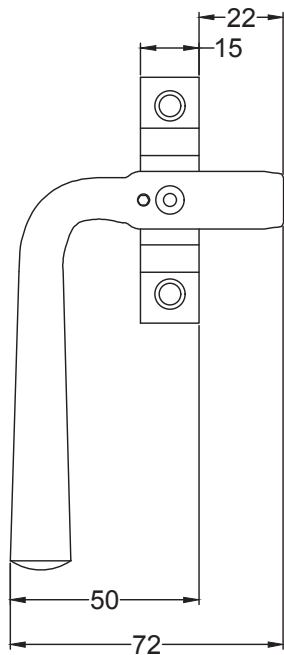

Web: www.suffolklatchcompany.co.uk
Email: info@suffolklatchcompany.co.uk
Tel: 01787 277277

Suffolk Latch Company Ltd
Unit B, Bridewell Ind Est
Clare
Suffolk
CO10 8QD

Scale: 1:2

SKU: UKS-FB204

Date: 14/10/2019

Drawn By: Carl Benson

Product Name : Padstow LH Locking Casement Fastener.

Material / Colour: Flat Black/Drop Forged Steel.

Pack Content: 1 x LH Locking Casement Handle, 1 x Mortice Receiver, 1 x Receiver Bridge, 1 x Locking Key & Matching Wood Screws.

Suffolk Latch Co
suffolklatchcompany.co.uk