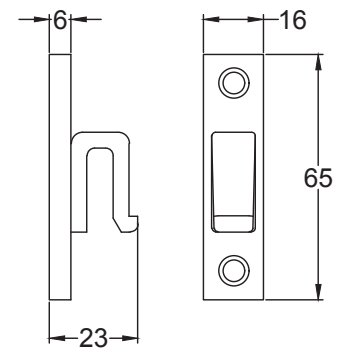

Web: www.suffolklatchcompany.co.uk
Email: info@suffolklatchcompany.co.uk
Tel: 01787 277277

Suffolk Latch Company Ltd
Unit B, Bridewell Ind Est
Clare
Suffolk
CO10 8QD

Scale: 1:2

SKU: UKS-FB204

Date: 14/10/2019

Drawn By: Carl Benson

Product Name : Padstow LH Locking Casement Fastener.

Material / Colour: Flat Black/Drop Forged Steel.

Pack Content: 1 x LH Locking Casement Handle, 1 x Mortice Receiver, 1 x Receiver Bridge, 1 x Locking Key & Matching Wood Screws.

Suffolk Latch Co
suffolklatchcompany.co.uk