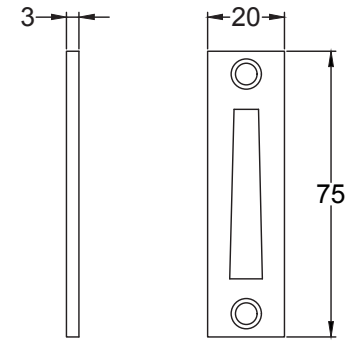

Web: www.suffolklatchcompany.co.uk
Email: info@suffolklatchcompany.co.uk
Tel: 01787 277277

Suffolk Latch Company Ltd
Unit B, Bridewell Ind Est
Clare
Suffolk
CO10 8QD

Scale: 1:2

SKU: UKS-FB1078L

Date: 14/10/2019

Drawn By: Carl Benson

Product Name : Curl LH Locking Casement Fastener.

Material / Colour: Flat Black/Drop Forged Steel.

Pack Content: 1 x LH Locking Casement Handle, 1 x Mortice Reciever, 1 Reciever Bridge, 1 x Locking Key & Matching Wood Screws.

Suffolk Latch Co
suffolklatchcompany.co.uk