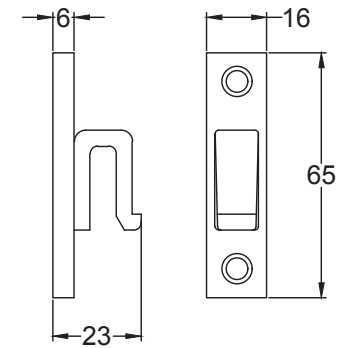

Scale: 1:2

SKU: UKS-FB1133

Date: 14/10/2019

Drawn By: Carl Benson

Product Name : Cotswold RH Locking Casement Fastener.

Material / Colour: Flat Black/Drop Forged Steel.

Pack Content: 1 x RH Locking Casement Handle, 1 x Mortice Reciever, 1 x Reciever Bridge, 1 x Locking Key & Matching Wood Screws.