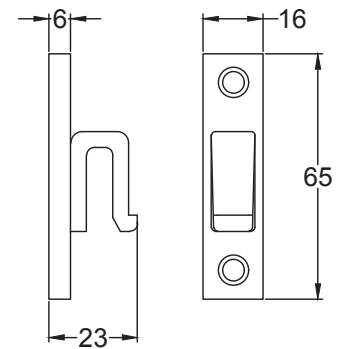

Web: www.suffolklatchcompany.co.uk
Email: info@suffolklatchcompany.co.uk
Tel: 01787 277277

Suffolk Latch Company Ltd
Unit B, Bridewell Ind Est
Clare
Suffolk
CO10 8QD

Scale: 1:2

SKU: UKS-FB1077R

Date: 14/10/2019

Drawn By: Carl Benson

Product Name : Curl RH Locking Casement Fastener.

Material / Colour: Flat Black/Drop Forged Steel.

Pack Content: 1 x RH Locking Casement Handle, 1 x Mortice Receiver, 1 x Receiver Bridge, 1 x Locking Key & Matching Wood Screws.

Suffolk Latch Co
suffolklatchcompany.co.uk