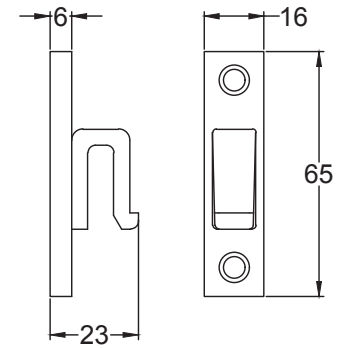

Web: www.suffolklatchcompany.co.uk
Email: info@suffolklatchcompany.co.uk
Tel: 01787 277277

Suffolk Latch Company Ltd
Unit B, Bridewell Ind Est
Clare
Suffolk
CO10 8QD

Scale: 1:2

SKU: UKS-FB1078L

Date: 14/10/2019

Drawn By: Carl Benson

Product Name : Curl LH Locking Casement Fastener.

Material / Colour: Flat Black/Drop Forged Steel.

Pack Content: 1 x LH Locking Casement Handle, 1 x Mortice Reciever, 1 Reciever Bridge, 1 x Locking Key & Matching Wood Screws.

Suffolk Latch Co
suffolklatchcompany.co.uk