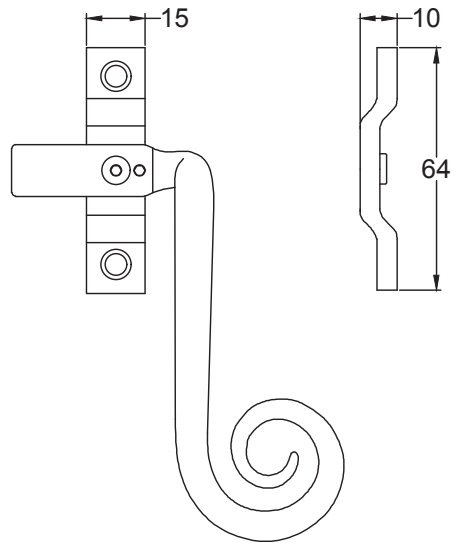

Web: www.suffolklatchcompany.co.uk
Email: info@suffolklatchcompany.co.uk
Tel: 01787 277277

Suffolk Latch Company Ltd
Unit B, Bridewell Ind Est
Clare
Suffolk
CO10 8QD

Scale: 1:2

SKU: UKS-FB1077R

Date: 14/10/2019

Drawn By: Carl Benson

Product Name : Curl RH Locking Casement Fastener.

Material / Colour: Flat Black/Drop Forged Steel.

Pack Content: 1 x RH Locking Casement Handle, 1 x Mortice Receiver, 1 x Receiver Bridge, 1 x Locking Key & Matching Wood Screws.

Suffolk Latch Co
suffolklatchcompany.co.uk