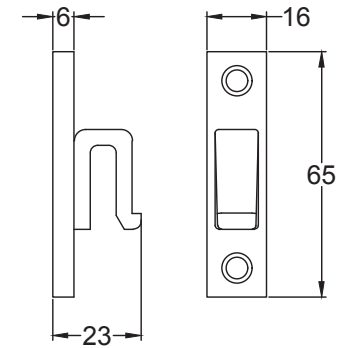

Web: www.suffolkatchcompany.co.uk
Email: info@suffolkatchcompany.co.uk
Tel: 01787 277277

Suffolk Latch Company Ltd
Unit B, Bridewell Ind Est
Clare
Suffolk
CO10 8QD

Scale: 1:2

SKU: UKS-FB203

Date: 14/10/2019

Drawn By: Carl Benson

Product Name : Padstow RH Locking Casement Fastener.

Material / Colour: Flat Black/Drop Forged Steel.

Pack Content: 1 x RH Locking Casement Handle, 1 x Mortice Receiver, 1 x Receiver Bridge, 1 x Locking Key & Matching Wood Screws.

Suffolk Latch Co
suffolkatchcompany.co.uk