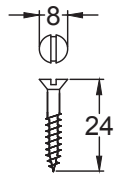

Web: www.suffolklatchcompany.co.uk
Email: info@suffolklatchcompany.co.uk
Tel: 01787 277277

Suffolk Latch Company Ltd
Unit B, Bridewell Ind Est
Clare
Suffolk
CO10 8QD

Scale: 1:2

SKU: UKS-FB1078L

Date: 14/10/2019

Drawn By: Carl Benson

Product Name : Curl LH Locking Casement Fastener.

Material / Colour: Flat Black/Drop Forged Steel.

Pack Content: 1 x LH Locking Casement Handle, 1 x Mortice Reciever, 1 Reciever Bridge, 1 x Locking Key & Matching Wood Screws.

Suffolk Latch Co
suffolklatchcompany.co.uk