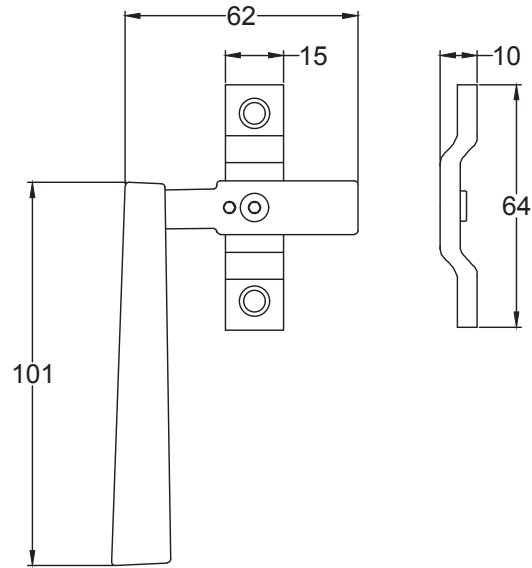

Web: www.suffolklatchcompany.co.uk
Email: info@suffolklatchcompany.co.uk
Tel: 01787 277277

Suffolk Latch Company Ltd
Unit B, Bridewell Ind Est
Clare
Suffolk
CO10 8QD

Scale: 1:2

SKU: UKS-FB1139

Date: 14/10/2019

Drawn By: Carl Benson

Product Name : Arundel LH Locking Casement Fastener.

Material / Colour: Flat Black/Drop Forged Steel.

Pack Content: 1 x LH Locking Casement Handle, 1 x Mortice Reciever, 1 x Reciever Bridge, 1 x Locking Key & Matching Wood Screws.

Suffolk Latch Co
suffolklatchcompany.co.uk