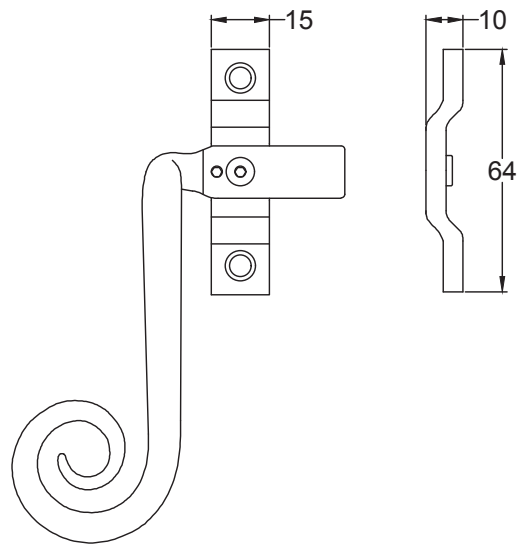

Web: www.suffolklatchcompany.co.uk
Email: info@suffolklatchcompany.co.uk
Tel: 01787 277277

Suffolk Latch Company Ltd
Unit B, Bridewell Ind Est
Clare
Suffolk
CO10 8QD

Scale: 1:2

SKU: UKS-FB1078L

Date: 14/10/2019

Drawn By: Carl Benson

Product Name : Curl LH Locking Casement Fastener.

Material / Colour: Flat Black/Drop Forged Steel.

Pack Content: 1 x LH Locking Casement Handle, 1 x Mortice Reciever, 1 Reciever Bridge, 1 x Locking Key & Matching Wood Screws.

Suffolk Latch Co
suffolklatchcompany.co.uk