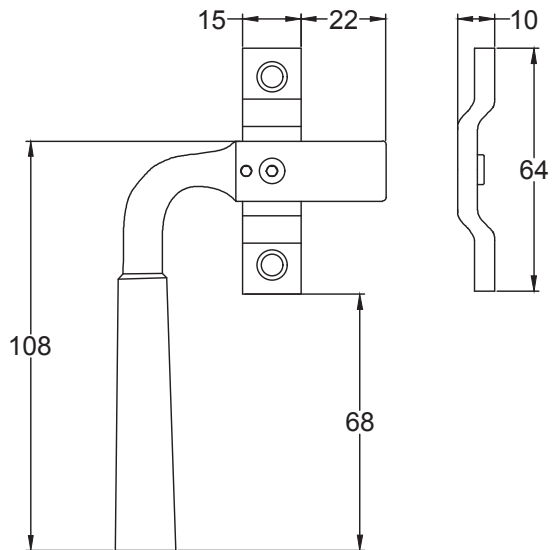

Scale: 1:2

SKU: UKS-FB1133

Date: 14/10/2019

Drawn By: Carl Benson

Product Name : Cotswold RH Locking Casement Fastener.

Material / Colour: Flat Black/Drop Forged Steel.

Pack Content: 1 x RH Locking Casement Handle, 1 x Mortice Reciever, 1 x Reciever Bridge, 1 x Locking Key & Matching Wood Screws.