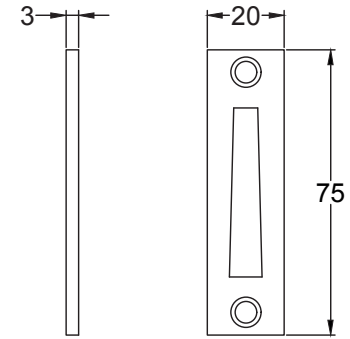

Web: www.suffolkatchcompany.co.uk
Email: info@suffolkatchcompany.co.uk
Tel: 01787 277277

Suffolk Latch Company Ltd
Unit B, Bridewell Ind Est
Clare
Suffolk
CO10 8QD

Scale: 1:2

SKU: UKS-FB203

Date: 14/10/2019

Drawn By: Carl Benson

Product Name : Padstow RH Locking Casement Fastener.

Material / Colour: Flat Black/Drop Forged Steel.

Pack Content: 1 x RH Locking Casement Handle, 1 x Mortice Receiver, 1 x Receiver Bridge, 1 x Locking Key & Matching Wood Screws.

Suffolk Latch Co
suffolkatchcompany.co.uk