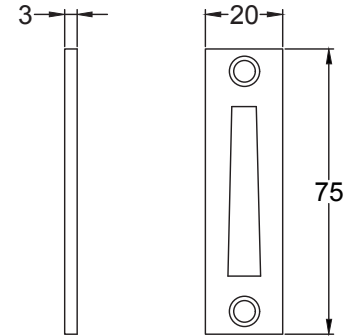

Web: www.suffolklatchcompany.co.uk
Email: info@suffolklatchcompany.co.uk
Tel: 01787 277277

Suffolk Latch Company Ltd
Unit B, Bridewell Ind Est
Clare
Suffolk
CO10 8QD

Scale: 1:2

SKU: UKS-FB1077R

Date: 14/10/2019

Drawn By: Carl Benson

Product Name : Curl RH Locking Casement Fastener.

Material / Colour: Flat Black/Drop Forged Steel.

Pack Content: 1 x RH Locking Casement Handle, 1 x Mortice Receiver, 1 x Receiver Bridge, 1 x Locking Key & Matching Wood Screws.

Suffolk Latch Co
suffolklatchcompany.co.uk