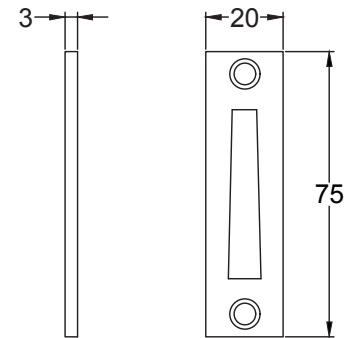

Web: www.suffolklatchcompany.co.uk
Email: info@suffolklatchcompany.co.uk
Tel: 01787 277277

Suffolk Latch Company Ltd
Unit B, Bridewell Ind Est
Clare
Suffolk
CO10 8QD

Scale: 1:2

SKU: UKS-FB204

Date: 14/10/2019

Drawn By: Carl Benson

Product Name : Padstow LH Locking Casement Fastener.

Material / Colour: Flat Black/Drop Forged Steel.

Pack Content: 1 x LH Locking Casement Handle, 1 x Mortice Receiver, 1 x Receiver Bridge, 1 x Locking Key & Matching Wood Screws.

Suffolk Latch Co
suffolklatchcompany.co.uk