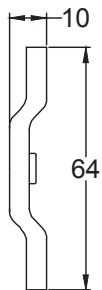

Web: www.suffolklatchcompany.co.uk
Email: info@suffolklatchcompany.co.uk
Tel: 01787 277277

Suffolk Latch Company Ltd
Unit B, Bridewell Ind Est
Clare
Suffolk
CO10 8QD

Scale: 1:2

SKU: UKS-FB204

Date: 14/10/2019

Drawn By: Carl Benson

Product Name : Padstow LH Locking Casement Fastener.

Material / Colour: Flat Black/Drop Forged Steel.

Pack Content: 1 x LH Locking Casement Handle, 1 x Mortice Receiver, 1 x Receiver Bridge, 1 x Locking Key & Matching Wood Screws.

Suffolk Latch Co
suffolklatchcompany.co.uk