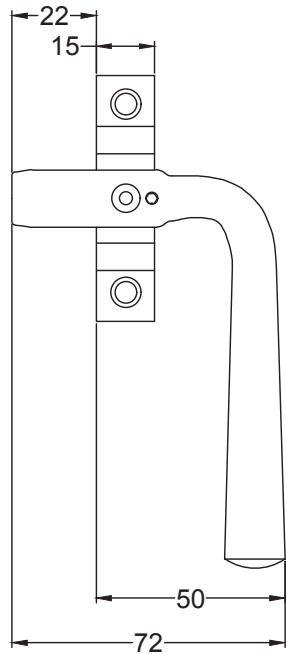

Web: www.suffolkatchcompany.co.uk
Email: info@suffolkatchcompany.co.uk
Tel: 01787 277277

Suffolk Latch Company Ltd
Unit B, Bridewell Ind Est
Clare
Suffolk
CO10 8QD

Scale: 1:2

SKU: UKS-FB203

Date: 14/10/2019

Drawn By: Carl Benson

Product Name : Padstow RH Locking Casement Fastener.

Material / Colour: Flat Black/Drop Forged Steel.

Pack Content: 1 x RH Locking Casement Handle, 1 x Mortice Receiver, 1 x Receiver Bridge, 1 x Locking Key & Matching Wood Screws.

Suffolk Latch Co
suffolkatchcompany.co.uk