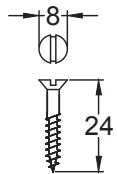

Web: www.suffolkatchcompany.co.uk
Email: info@suffolkatchcompany.co.uk
Tel: 01787 277277

Suffolk Latch Company Ltd
Unit B, Bridewell Ind Est
Clare
Suffolk
CO10 8QD

Scale: 1:2

SKU: UKS-FB203

Date: 14/10/2019

Drawn By: Carl Benson

Product Name : Padstow RH Locking Casement Fastener.

Material / Colour: Flat Black/Drop Forged Steel.

Pack Content: 1 x RH Locking Casement Handle, 1 x Mortice Receiver, 1 x Receiver Bridge, 1 x Locking Key & Matching Wood Screws.

Suffolk Latch Co
suffolkatchcompany.co.uk