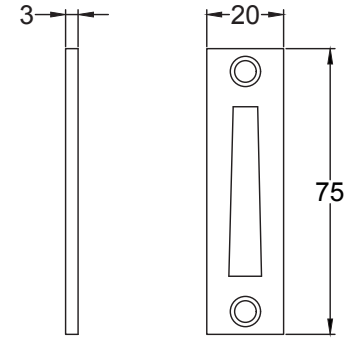

Web: www.suffolklatchcompany.co.uk
Email: info@suffolklatchcompany.co.uk
Tel: 01787 277277

Suffolk Latch Company Ltd
Unit B, Bridewell Ind Est
Clare
Suffolk
CO10 8QD

Scale: 1:2

SKU: UKS-FB1139

Date: 14/10/2019

Drawn By: Carl Benson

Product Name : Arundel LH Locking Casement Fastener.

Material / Colour: Flat Black/Drop Forged Steel.

Pack Content: 1 x LH Locking Casement Handle, 1 x Mortice Reciever, 1 x Reciever Bridge, 1 x Locking Key & Matching Wood Screws.

Suffolk Latch Co
suffolklatchcompany.co.uk