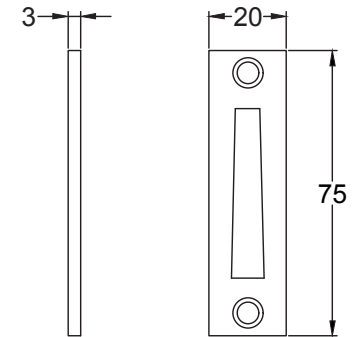

Scale: 1:2

SKU: UKS-FB1133

Date: 14/10/2019

Drawn By: Carl Benson

Product Name : Cotswold RH Locking Casement Fastener.

Material / Colour: Flat Black/Drop Forged Steel.

Pack Content: 1 x RH Locking Casement Handle, 1 x Mortice Reciever, 1 x Reciever Bridge, 1 x Locking Key & Matching Wood Screws.