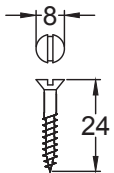

Scale: 1:2

SKU: UKS-FB1133

Date: 14/10/2019

Drawn By: Carl Benson

Product Name : Cotswold RH Locking Casement Fastener.

Material / Colour: Flat Black/Drop Forged Steel.

Pack Content: 1 x RH Locking Casement Handle, 1 x Mortice Reciever, 1 x Reciever Bridge, 1 x Locking Key & Matching Wood Screws.