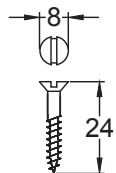

Web: www.suffolklatchcompany.co.uk
Email: info@suffolklatchcompany.co.uk
Tel: 01787 277277

Suffolk Latch Company Ltd
Unit B, Bridewell Ind Est
Clare
Suffolk
CO10 8QD

Scale: 1:2

SKU: UKS-FB204

Date: 14/10/2019

Drawn By: Carl Benson

Product Name : Padstow LH Locking Casement Fastener.

Material / Colour: Flat Black/Drop Forged Steel.

Pack Content: 1 x LH Locking Casement Handle, 1 x Mortice Receiver, 1 x Receiver Bridge, 1 x Locking Key & Matching Wood Screws.

Suffolk Latch Co
suffolklatchcompany.co.uk