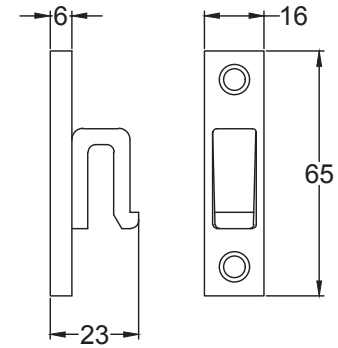

Web: www.suffolklatchcompany.co.uk
Email: info@suffolklatchcompany.co.uk
Tel: 01787 277277

Suffolk Latch Company Ltd
Unit B, Bridewell Ind Est
Clare
Suffolk
CO10 8QD

Scale: 1:2

SKU: UKS-FB1139

Date: 14/10/2019

Drawn By: Carl Benson

Product Name : Arundel LH Locking Casement Fastener.

Material / Colour: Flat Black/Drop Forged Steel.

Pack Content: 1 x LH Locking Casement Handle, 1 x Mortice Reciever, 1 x Reciever Bridge, 1 x Locking Key & Matching Wood Screws.

Suffolk Latch Co
suffolklatchcompany.co.uk