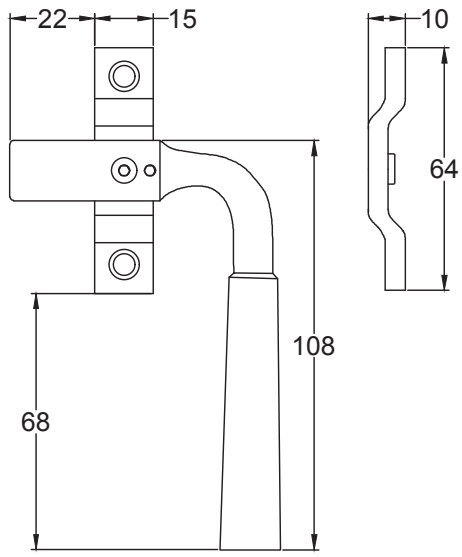

Web: www.suffolkatchcompany.co.uk
Email: info@suffolkatchcompany.co.uk
Tel: 01787 277277

Suffolk Latch Company Ltd
Unit B, Bridewell Ind Est
Clare
Suffolk
CO10 8QD

Scale: 1:2

SKU: UKS-FB1133

Date: 14/10/2019

Drawn By: Carl Benson

Product Name : Cotswold RH Locking Casement Fastener.

Material / Colour: Flat Black/Drop Forged Steel.

Pack Content: 1 x RH Locking Casement Handle, 1 x Mortice Reciever, 1 x Reciever Bridge, 1 x Locking Key & Matching Wood Screws.