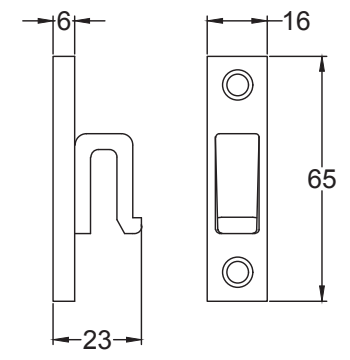

Web: www.suffolkatchcompany.co.uk
Email: info@suffolkatchcompany.co.uk
Tel: 01787 277277

Suffolk Latch Company Ltd
Unit B, Bridewell Ind Est
Clare
Suffolk
CO10 8QD

Scale: 1:2

SKU: UKS-FB1133

Date: 14/10/2019

Drawn By: Carl Benson

Product Name : Cotswold RH Locking Casement Fastener.

Material / Colour: Flat Black/Drop Forged Steel.

Pack Content: 1 x RH Locking Casement Handle, 1 x Mortice Reciever, 1 x Reciever Bridge, 1 x Locking Key & Matching Wood Screws.