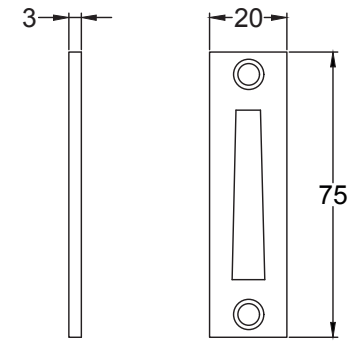

Web: www.suffolkatchcompany.co.uk
Email: info@suffolkatchcompany.co.uk
Tel: 01787 277277

Suffolk Latch Company Ltd
Unit B, Bridewell Ind Est
Clare
Suffolk
CO10 8QD

Scale: 1:2

SKU: UKS-FB1133

Date: 14/10/2019

Drawn By: Carl Benson

Product Name : Cotswold RH Locking Casement Fastener.

Material / Colour: Flat Black/Drop Forged Steel.

Pack Content: 1 x RH Locking Casement Handle, 1 x Mortice Reciever, 1 x Reciever Bridge, 1 x Locking Key & Matching Wood Screws.