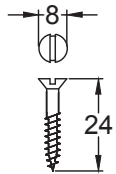

Web: www.suffolklatchcompany.co.uk
Email: info@suffolklatchcompany.co.uk
Tel: 01787 277277

Suffolk Latch Company Ltd
Unit B, Bridewell Ind Est
Clare
Suffolk
CO10 8QD

Scale: 1:2

SKU: UKS-FB1139

Date: 14/10/2019

Drawn By: Carl Benson

Product Name : Arundel LH Locking Casement Fastener.

Material / Colour: Flat Black/Drop Forged Steel.

Pack Content: 1 x LH Locking Casement Handle, 1 x Mortice Reciever, 1 x Reciever Bridge, 1 x Locking Key & Matching Wood Screws.

Suffolk Latch Co
suffolklatchcompany.co.uk