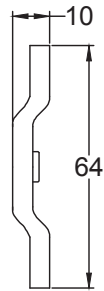

Web: www.suffolkatchcompany.co.uk
Email: info@suffolkatchcompany.co.uk
Tel: 01787 277277

Suffolk Latch Company Ltd
Unit B, Bridewell Ind Est
Clare
Suffolk
CO10 8QD

Scale: 1:2

SKU: UKS-FB203

Date: 14/10/2019

Drawn By: Carl Benson

Product Name : Padstow RH Locking Casement Fastener.

Material / Colour: Flat Black/Drop Forged Steel.

Pack Content: 1 x RH Locking Casement Handle, 1 x Mortice Receiver, 1 x Receiver Bridge, 1 x Locking Key & Matching Wood Screws.

Suffolk Latch Co
suffolkatchcompany.co.uk