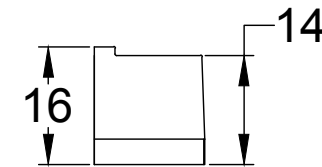

6 x CS Slotted Wood Screws

Web: www.suffolkatchcompany.co.uk
Email: info@suffolkatchcompany.co.uk
Tel: 01787 277277

Suffolk Latch Company Ltd
Unit B
Clare
Suffolk
CO10 8QD

Scale: 1:1

SKU: CAB01-06

Date: 05/08/2020

Drawn By: Carl Benson

Product Name: Cabinet Latch.

Material / Colour: Cast Brass/ Chrome, Nickel, Brass, Antique, Pewter & Black

Pack Content: 1 x Sprung Latch, 1 x Keeper & 6 x Matching Slotted Wood Screws.

Suffolk Latch Co
suffolkatchcompany.co.uk