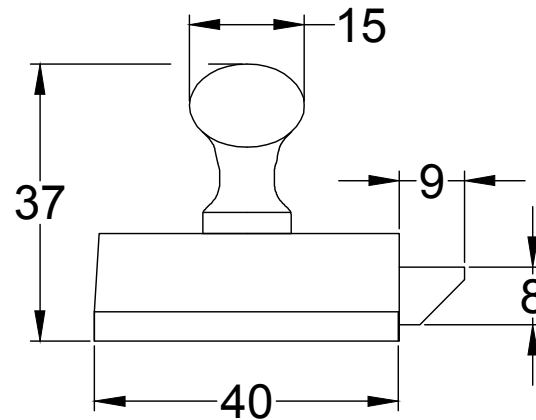

6 x CS Slotted Wood Screws