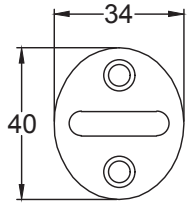

Scale: 1:2

SKU: UKS-FB1304

Date: 18/10/2019

Drawn By: Carl Benson

Product Name : Cabin Hook 6".

Material / Colour: Cast Iron. Flat Black.

Pack Content: 1 x 6 " Cabin Hook & 4 x Matching Wood Screws.

Suffolk Latch Co
suffolk latch company.co.uk