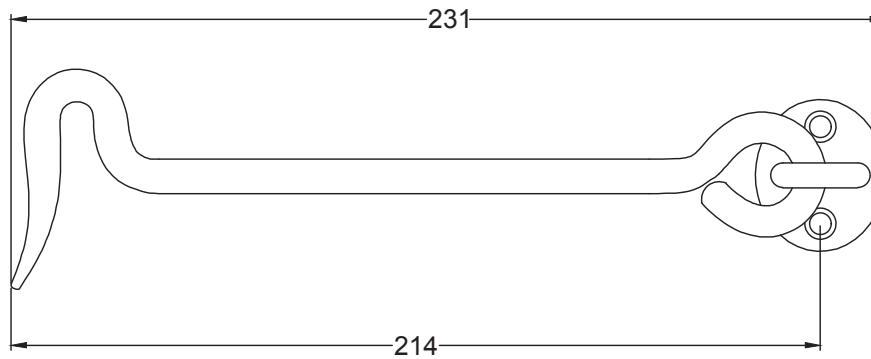

Scale: 1:2

SKU: UKS-FB1304

Date: 18/10/2019

Drawn By: Carl Benson

Product Name : Cabin Hook 6".

Material / Colour: Cast Iron. Flat Black.

Pack Content: 1 x 6 " Cabin Hook & 4 x Matching Wood Screws.

Suffolk Latch Co
suffolk latch company.co.uk