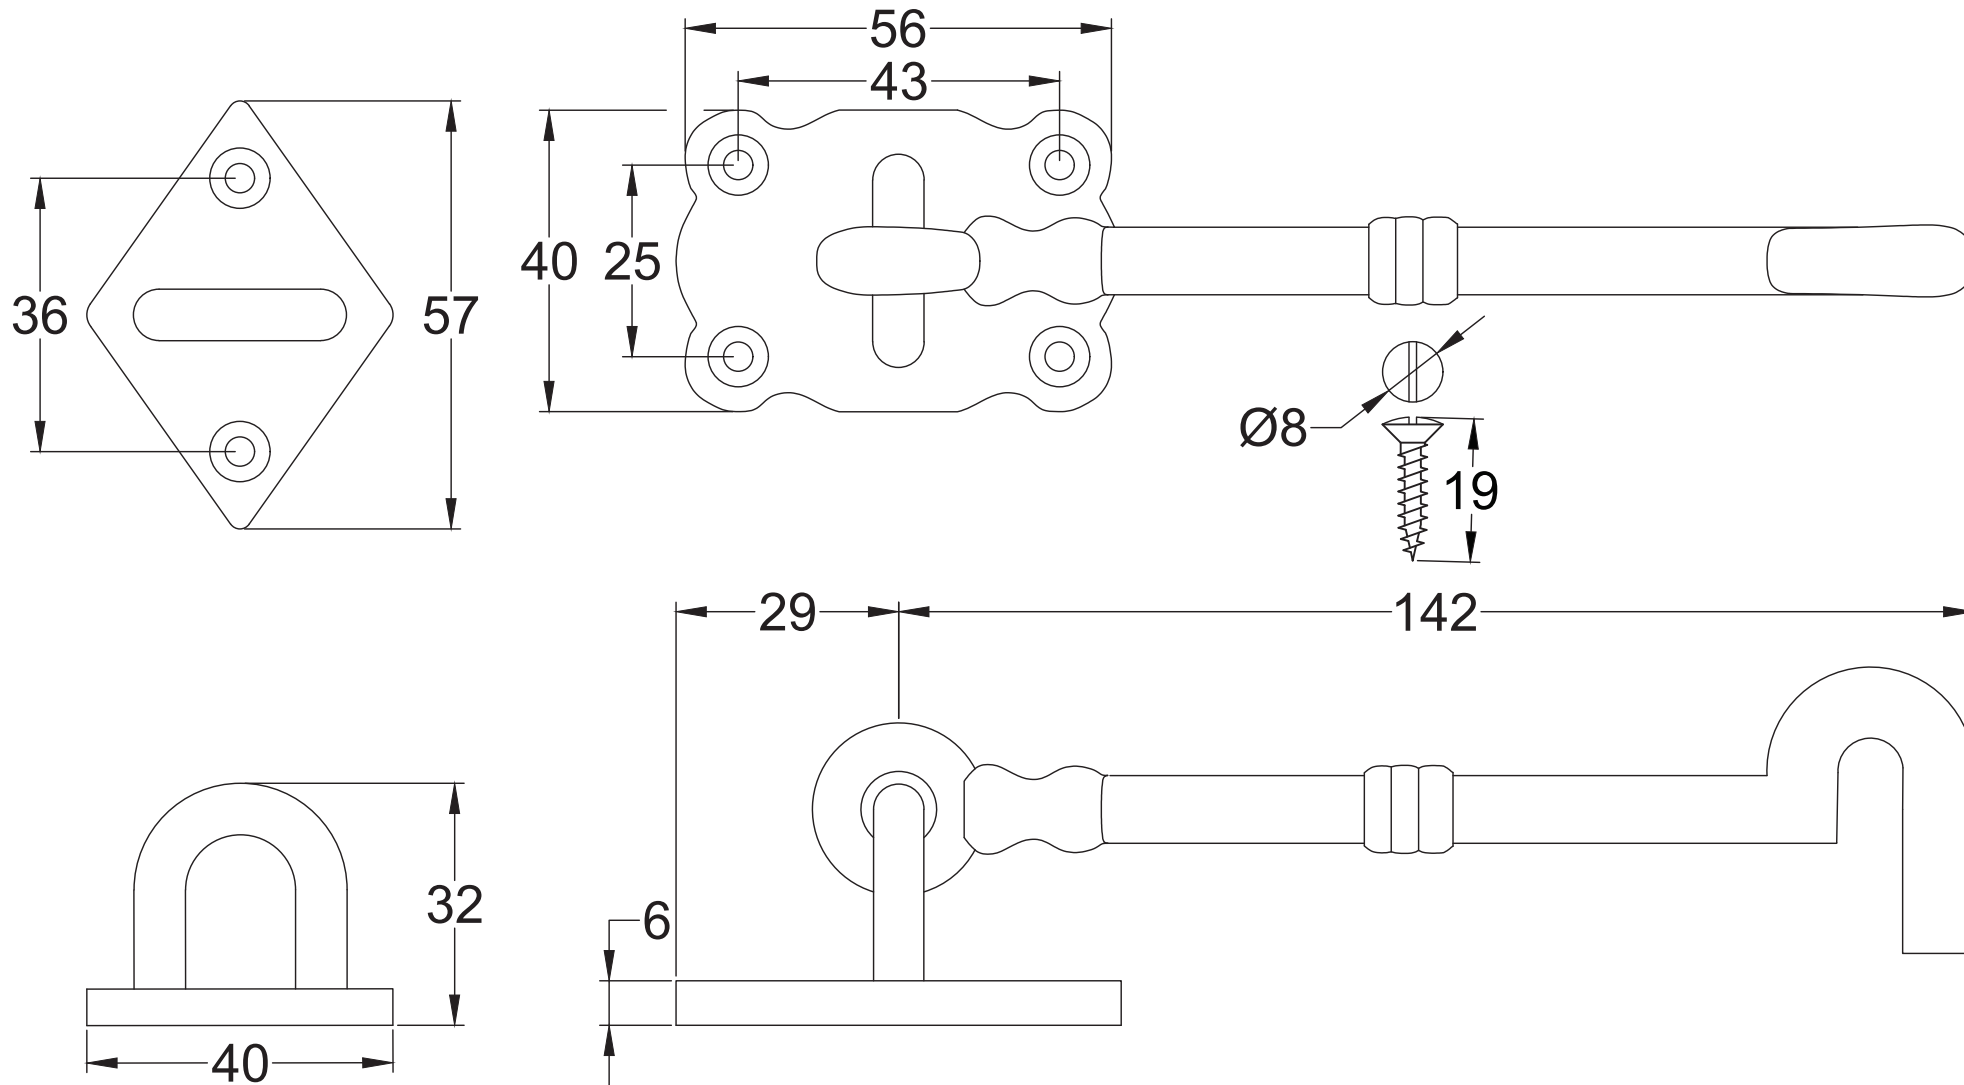

Suffolk Latch Company Ltd  
 Unit B  
 Clare  
 Suffolk  
 CO10 8QD

Scale: 1:1

SKU: UK-TC 153 106

Date: 19/08/2019

Drawn By: Carl Benson

Product Name: Cabin Hook 106mm.

Material / Colour: Cast Iron, UV Resistant Black Powder Coat

Pack Content: 1 x Cabin Hook, 1 x Eye & 6 x Stainless Steel Dome Head Slotted Wood Screws.

**Suffolk Latch Co**  
[suffolklatchcompany.co.uk](http://suffolklatchcompany.co.uk)

Web: [www.suffolklatchcompany.co.uk](http://www.suffolklatchcompany.co.uk)  
 Email: [info@suffolklatchcompany.co.uk](mailto:info@suffolklatchcompany.co.uk)  
 Tel: 01787 277277