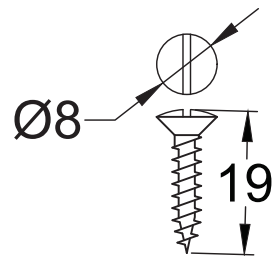

1. Cabin Hook 4 Inch.

2. Cabin Hook 6 Inch.

Web: [www.suffolklatchcompany.co.uk](http://www.suffolklatchcompany.co.uk)  
 Email: [info@suffolklatchcompany.co.uk](mailto:info@suffolklatchcompany.co.uk)  
 Tel: 01787 277277

Pack Content: 1 x Cabin Hook, 1 x Eye & 6 x Stainless Steel Dome Head Slotted Wood Screws.

**Suffolk Latch Co**  
[suffolklatchcompany.co.uk](http://suffolklatchcompany.co.uk)

Web: [www.suffolklatchcompany.co.uk](http://www.suffolklatchcompany.co.uk)  
 Email: [info@suffolklatchcompany.co.uk](mailto:info@suffolklatchcompany.co.uk)  
 Tel: 01787 277277