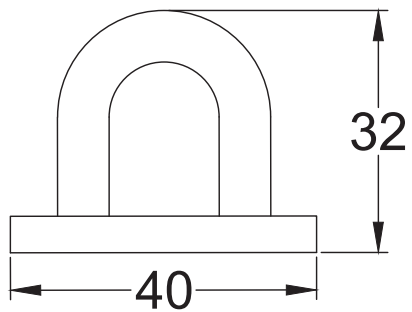

1. Cabin Hook 4 Inch.

2. Cabin Hook 6 Inch.

Web: [www.suffolklatchcompany.co.uk](http://www.suffolklatchcompany.co.uk)  
 Email: [info@suffolklatchcompany.co.uk](mailto:info@suffolklatchcompany.co.uk)  
 Tel: 01787 277277

Suffolk Latch Company Ltd  
 Unit B  
 Clare  
 Suffolk  
 CO10 8QD

Scale: 1:1

SKU: UK-TC 153 106

Date: 19/08/2019

Drawn By: Carl Benson

Product Name: Cabin Hook 106mm.

Material / Colour: Cast Iron, UV Resistant Black Powder Coat