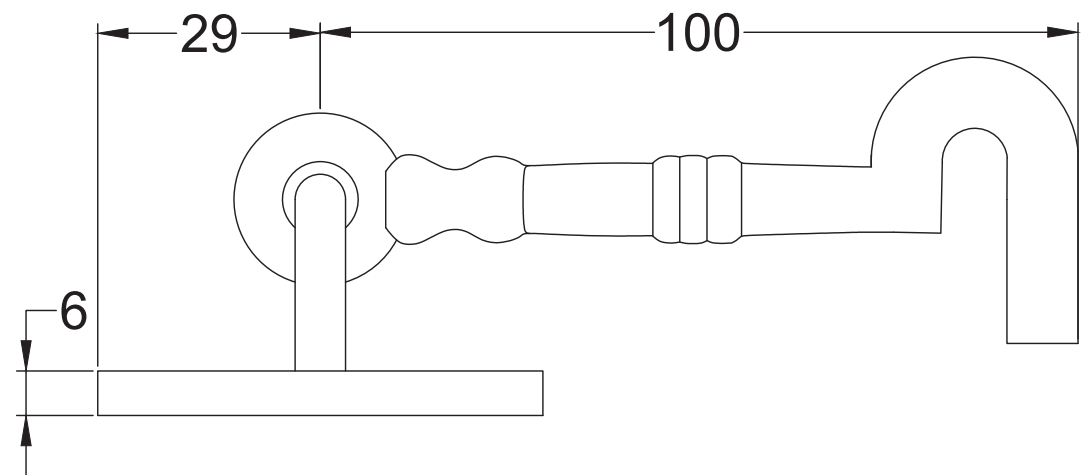

1. Cabin Hook 4 Inch.

2. Cabin Hook 6 Inch.

Web: [www.suffolklatchcompany.co.uk](http://www.suffolklatchcompany.co.uk)  
 Email: [info@suffolklatchcompany.co.uk](mailto:info@suffolklatchcompany.co.uk)  
 Tel: 01787 277277

Suffolk Latch Company Ltd  
 Unit B  
 Clare  
 Suffolk  
 CO10 8QD

Scale: 1:1

SKU: UK-TC 153 106

Date: 19/08/2019

Drawn By: Carl Benson

Product Name: Cabin Hook 106mm.

Material / Colour: Cast Iron, UV Resistant Black Powder Coat