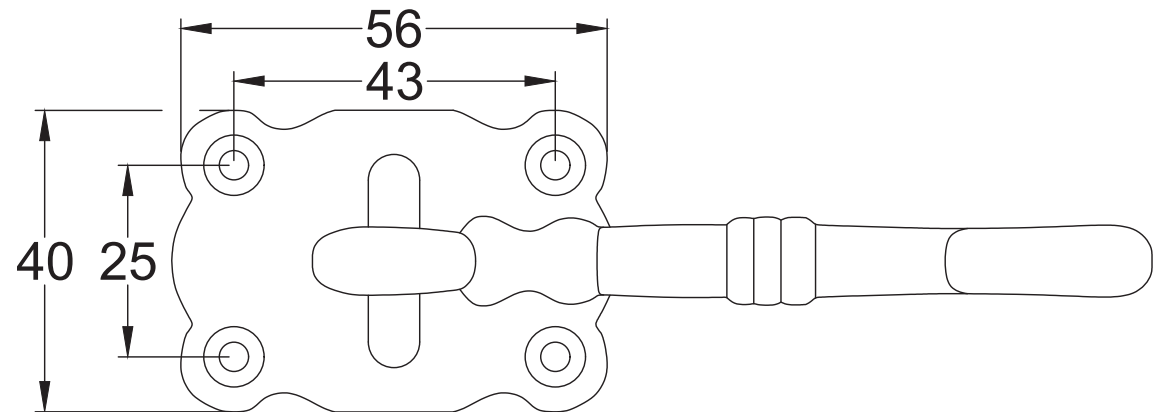

1. Cabin Hook 4 Inch.

2. Cabin Hook 6 Inch.

Web: [www.suffolklatchcompany.co.uk](http://www.suffolklatchcompany.co.uk)  
 Email: [info@suffolklatchcompany.co.uk](mailto:info@suffolklatchcompany.co.uk)  
 Tel: 01787 277277

Suffolk Latch Company Ltd  
 Unit B  
 Clare  
 Suffolk  
 CO10 8QD

Scale: 1:1

SKU: UK-TC 153 106

Date: 19/08/2019

Drawn By: Carl Benson

Product Name: Cabin Hook 106mm.

Material / Colour: Cast Iron, UV Resistant Black Powder Coat