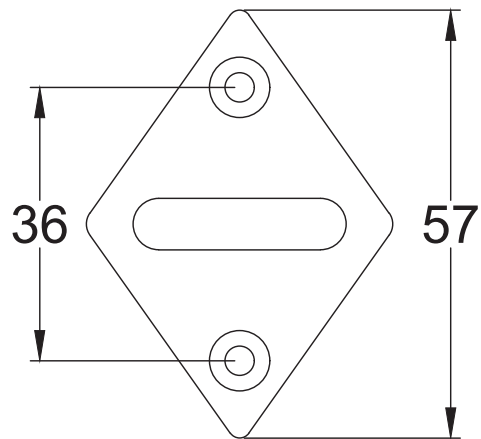

Web: www.suffolklatchcompany.co.uk
Email: info@suffolklatchcompany.co.uk
Tel: 01787 277277

Suffolk Latch Company Ltd
Unit B
Clare
Suffolk
CO10 8QD

Scale: 1:1

SKU: UK-TC 153 106

Date: 19/08/2019

Drawn By: Carl Benson

Product Name: Cabin Hook 106mm.

Material / Colour: Cast Iron, UV Resistant Black Powder Coat

Pack Content: 1 x Cabin Hook, 1 x Eye & 6 x Stainless Steel Dome Head Slotted Wood Screws.

Suffolk Latch Co
suffolklatchcompany.co.uk