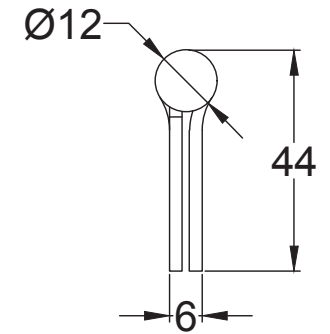

Drawn By: Carl Benson

Product Name: Stainless Steel Line 2 Ball Bearing Hinge Stainless Steel 3" x 2

Material / Colour: Stainless Steel with Antique, Bronze, Brass and Chrome Finished

Pack Content: 2 x Hinges and 12 x Matching Wood Screws

Fire Rated Ball Bearing Butt Hinges 4 Inch MHIN6515100