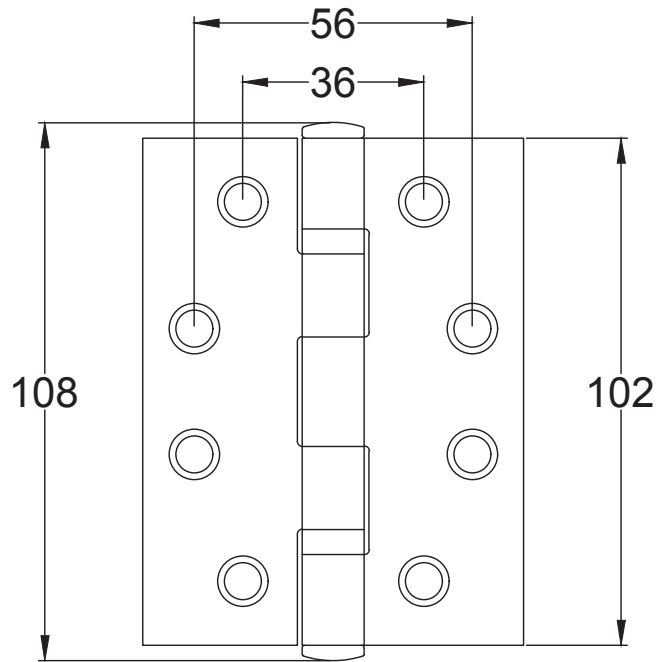

Drawn By: Carl Benson

Product Name: Stainless Steel Line 2 Ball Bearing Hinge Stainless Steel 3" x 2

Material / Colour: Stainless Steel with Antique, Bronze, Brass and Chrome Finished

Pack Content: 2 x Hinges and 12 x Matching Wood Screws