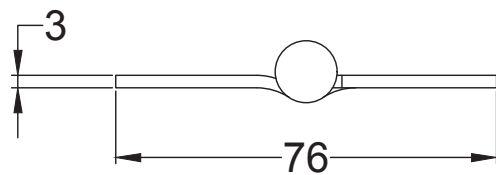

Drawn By: Carl Benson

Product Name: Stainless Steel Line 2 Ball Bearing Hinge Stainless Steel 3" x 2

Material / Colour: Stainless Steel with Antique, Bronze, Brass and Chrome Finished

Pack Content: 2 x Hinges and 12 x Matching Wood Screws