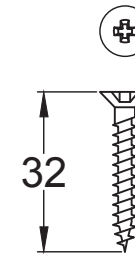

Drawn By: Carl Benson

Product Name: Stainless Steel Line 2 Ball Bearing Hinge Stainless Steel 3" x 2

Material / Colour: Stainless Steel with Antique, Bronze, Brass and Chrome Finished

Pack Content: 2 x Hinges and 12 x Matching Wood Screws