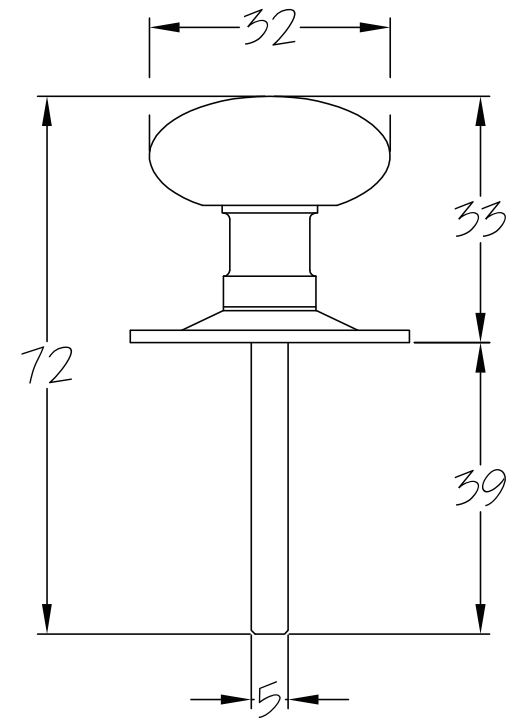

Web: www.suffolklatchcompany.co.uk
Email: info@suffolklatchcompany.co.uk
Tel: 01787 277277

Suffolk Latch Company Ltd
Unit B
Clare
Suffolk
CO10 8QD

Scale: 1:2

SKU: UK-B115-A1/PB

Date: 05/09/2017

Drawn By: Carl Benson

Product Name: Bathroom Turn & Release

Material / Colour: Brass / Antique Brass & Polished Brass

Pack Content: 1 x Turn, 1 x Indicator & Release, 4 x Slotted Wood Screws.

Suffolk Latch Co
suffolklatchcompany.co.uk