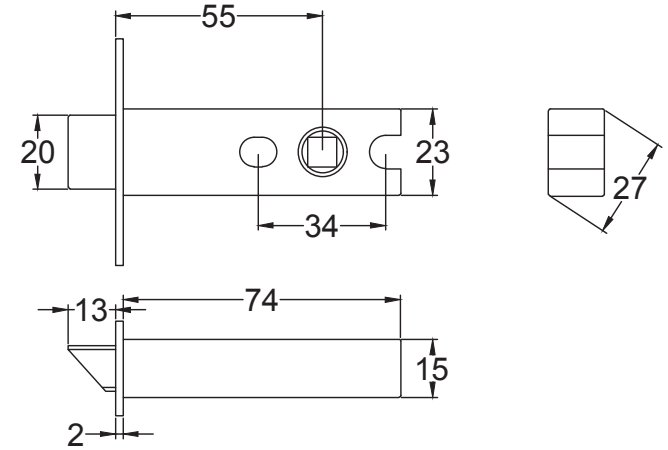

Web: www.suffolklatchcompany.co.uk
Email: info@suffolklatchcompany.co.uk
Tel: 01787 277277

Suffolk Latch Company Ltd
Unit B
Clare
Suffolk
CO10 8QD

Scale: 1:2

SKU: See Listing

Date: 02/05/2019

Drawn By: Carl Benson

Product Name. Heavy Duty Tubular Latch 4 & 3 Inch.

Material / Colour: Mild Steel/Zinc With Brass Fittings.

Pack Content: 1 x Dead Tubular Latch, 1 x Forend, 1 x Receiver, 1 x Dust Box 4 x Matching Fixings

Suffolk Latch Co
suffolklatchcompany.co.uk