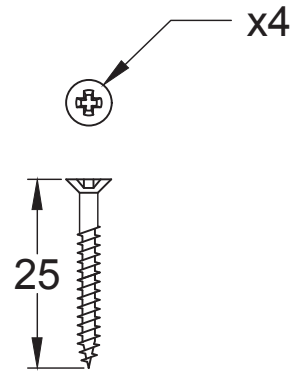

Web: www.suffolklatchcompany.co.uk
Email: info@suffolklatchcompany.co.uk
Tel: 01787 277277

Suffolk Latch Company Ltd
Unit B
Clare
Suffolk
CO10 8QD

Scale: 1:1

SKU: LAL0905

Date: 18/04/2019

Drawn By: Carl Benson

Product Name. 3" Dead Bolt.

Material / Colour: Mild Steel/Zinc With Brass Fittings.

Pack Content: 1 x 4" Dead Bolt, 1 x Forend, 1 x Receiver, 4 x Matching Fixings.

Suffolk Latch Co
suffolklatchcompany.co.uk