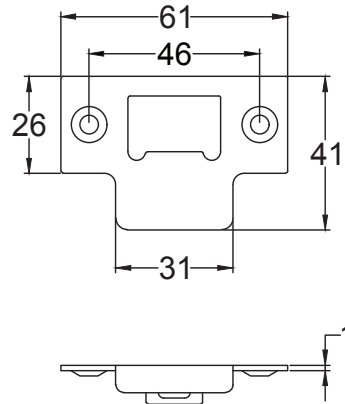

Web: www.suffolklatchcompany.co.uk
Email: info@suffolklatchcompany.co.uk
Tel: 01787 277277

Suffolk Latch Company Ltd
Unit B
Clare
Suffolk
CO10 8QD

Scale: 1:2

SKU: See Listing

Date: 02/05/2019

Drawn By: Carl Benson

Product Name. Heavy Duty Tubular Latch 4 & 3 Inch.

Material / Colour: Mild Steel/Zinc With Brass Fittings.

Pack Content: 1 x Dead Tubular Latch, 1 x Forend, 1 x Receiver, 1 x Dust Box 4 x Matching Fixings

Suffolk Latch Co
suffolklatchcompany.co.uk