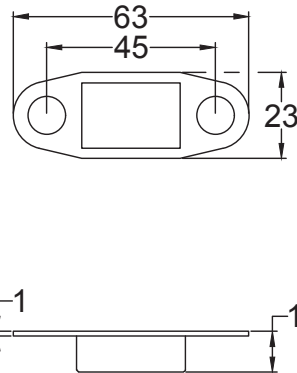

Web: www.suffolklatchcompany.co.uk
Email: info@suffolklatchcompany.co.uk
Tel: 01787 277277

Suffolk Latch Company Ltd
Unit B
Clare
Suffolk
CO10 8QD

Scale: 1:2

SKU: See Listing

Date: 02/05/2019

Drawn By: Carl Benson

Product Name. Heavy Duty Tubular Latch 4 & 3 Inch.

Material / Colour: Mild Steel/Zinc With Brass Fittings.

Pack Content: 1 x Dead Tubular Latch, 1 x Forend, 1 x Receiver, 1 x Dust Box 4 x Matching Fixings

Suffolk Latch Co
suffolklatchcompany.co.uk