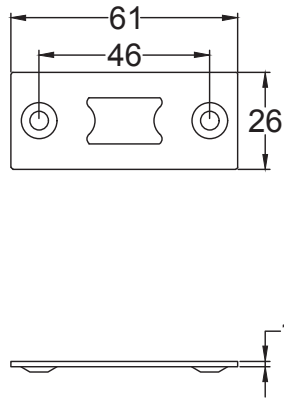

Web: www.suffolklatchcompany.co.uk
Email: info@suffolklatchcompany.co.uk
Tel: 01787 277277

Suffolk Latch Company Ltd
Unit B
Clare
Suffolk
CO10 8QD

Scale: 1:2

SKU: See Listing

Date: 02/05/2019

Drawn By: Carl Benson

Product Name. Heavy Duty Tubular Latch 4 & 3 Inch.

Material / Colour: Mild Steel/Zinc With Brass Fittings.

Pack Content: 1 x Dead Tubular Latch, 1 x Forend, 1 x Receiver, 1 x Dust Box 4 x Matching Fixings

Suffolk Latch Co
suffolklatchcompany.co.uk