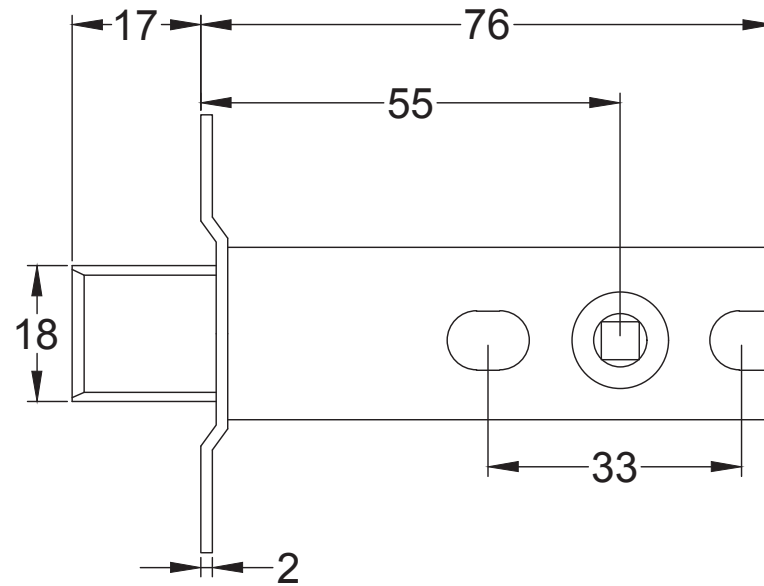

Web: www.suffolklatchcompany.co.uk
Email: info@suffolklatchcompany.co.uk
Tel: 01787 277277

Suffolk Latch Company Ltd
Unit B
Clare
Suffolk
CO10 8QD

Scale: 1:1

SKU: LAL0905

Date: 18/04/2019

Drawn By: Carl Benson

Product Name. 3" Dead Bolt.

Material / Colour: Mild Steel/Zinc With Brass Fittings.

Pack Content: 1 x 4" Dead Bolt, 1 x Forend, 1 x Receiver, 4 x Matching Fixings.

Suffolk Latch Co
suffolklatchcompany.co.uk