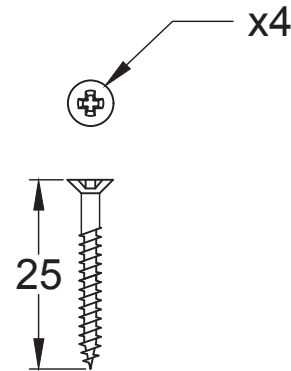

Suffolk Latch Company Ltd  
 Unit B  
 Clare  
 Suffolk  
 CO10 8QD

Scale: 1:1

SKU: LAL0905

Date: 18/04/2019

Drawn By: Carl Benson

Product Name. 3" Dead Bolt.

Material / Colour: Mild Steel/Zinc With Brass Fittings.

Pack Content: 1 x 4" Dead Bolt, 1 x Forend, 1 x Receiver, 4 x Matching Fixings.

**Suffolk Latch Co**  
[suffolklatchcompany.co.uk](http://suffolklatchcompany.co.uk)

Web: [www.suffolklatchcompany.co.uk](http://www.suffolklatchcompany.co.uk)  
 Email: [info@suffolklatchcompany.co.uk](mailto:info@suffolklatchcompany.co.uk)  
 Tel: 01787 277277

Suffolk Latch Company Ltd  
 Unit B  
 Clare  
 Suffolk  
 CO10 8QD

Scale: 1:1

SKU: LAL0906

Date: 18/04/2019

Drawn By: Carl Benson

Product Name. 4" Dead Bolt.

Material / Colour: Mild Steel/Zinc With Brass Fittings.