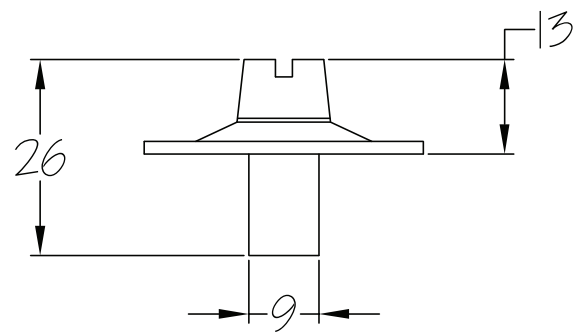

Web: www.suffolklatchcompany.co.uk
Email: info@suffolklatchcompany.co.uk
Tel: 01787 277277

Suffolk Latch Company Ltd
Unit B
Clare
Suffolk
CO10 8QD

Scale: 1:2

SKU: UK-B115-A1/PB

Date: 05/09/2017

Drawn By: Carl Benson

Product Name: Bathroom Turn & Release

Material / Colour: Brass / Antique Brass & Polished Brass

Pack Content: 1 x Turn, 1 x Indicator & Release, 4 x Slotted Wood Screws.

Suffolk Latch Co
suffolklatchcompany.co.uk