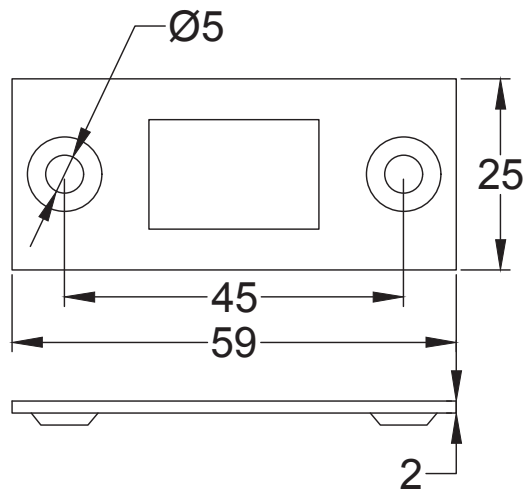

Web: www.suffolklatchcompany.co.uk
Email: info@suffolklatchcompany.co.uk
Tel: 01787 277277

Suffolk Latch Company Ltd
Unit B
Clare
Suffolk
CO10 8QD

Scale: 1:1

SKU: LAL0905

Date: 18/04/2019

Drawn By: Carl Benson

Product Name. 3" Dead Bolt.

Material / Colour: Mild Steel/Zinc With Brass Fittings.

Pack Content: 1 x 4" Dead Bolt, 1 x Forend, 1 x Receiver, 4 x Matching Fixings.

Suffolk Latch Co
suffolklatchcompany.co.uk