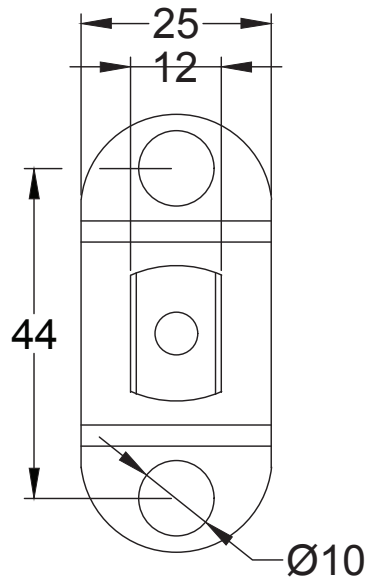

Web: www.suffolklatchcompany.co.uk
Email: info@suffolklatchcompany.co.uk
Tel: 01787 277277

Suffolk Latch Company Ltd
Unit B
Clare
Suffolk
CO10 8QD

Scale: 1:1

SKU: LAL0905

Date: 18/04/2019

Drawn By: Carl Benson

Product Name. 3" Dead Bolt.

Material / Colour: Mild Steel/Zinc With Brass Fittings.

Pack Content: 1 x 4" Dead Bolt, 1 x Forend, 1 x Receiver, 4 x Matching Fixings.

Suffolk Latch Co
suffolklatchcompany.co.uk