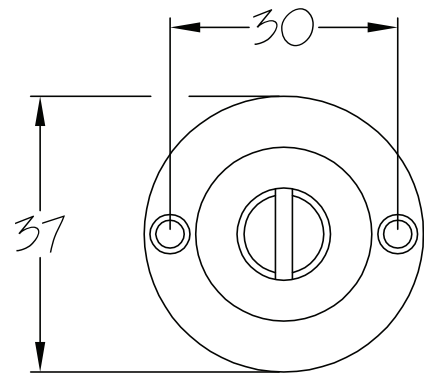

Web: www.suffolklatchcompany.co.uk
Email: info@suffolklatchcompany.co.uk
Tel: 01787 277277

Suffolk Latch Company Ltd
Unit B
Clare
Suffolk
CO10 8QD

Scale: 1:2

SKU: UK-B115-A1/PB

Date: 05/09/2017

Drawn By: Carl Benson

Product Name: Bathroom Turn & Release

Material / Colour: Brass / Antique Brass & Polished Brass

Pack Content: 1 x Turn, 1 x Indicator & Release, 4 x Slotted Wood Screws.

Suffolk Latch Co
suffolklatchcompany.co.uk