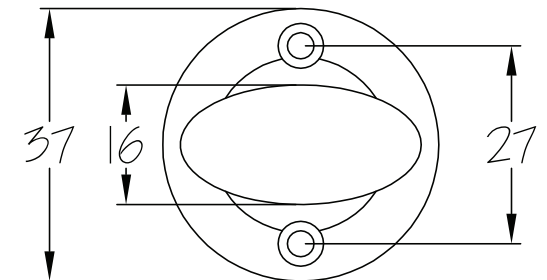

Web: www.suffolklatchcompany.co.uk
Email: info@suffolklatchcompany.co.uk
Tel: 01787 277277

Suffolk Latch Company Ltd
Unit B
Clare
Suffolk
CO10 8QD

Scale: 1:2

SKU: UK-B115-A1/PB

Date: 05/09/2017

Drawn By: Carl Benson

Product Name: Bathroom Turn & Release

Material / Colour: Brass / Antique Brass & Polished Brass

Pack Content: 1 x Turn, 1 x Indicator & Release, 4 x Slotted Wood Screws.

Suffolk Latch Co
suffolklatchcompany.co.uk