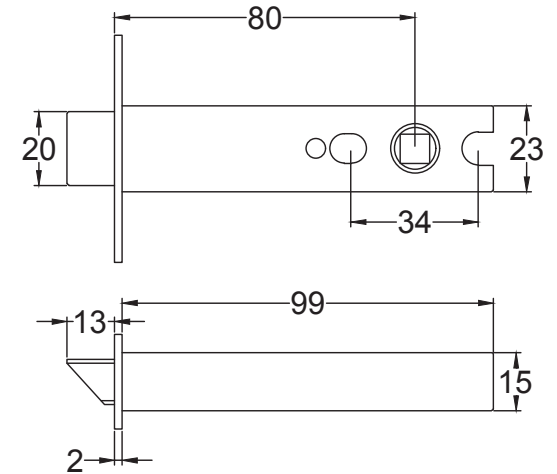

Web: www.suffolklatchcompany.co.uk
Email: info@suffolklatchcompany.co.uk
Tel: 01787 277277

Suffolk Latch Company Ltd
Unit B
Clare
Suffolk
CO10 8QD

Scale: 1:2

SKU: See Listing

Date: 02/05/2019

Drawn By: Carl Benson

Product Name. Heavy Duty Tubular Latch 4 & 3 Inch.

Material / Colour: Mild Steel/Zinc With Brass Fittings.

Pack Content: 1 x Dead Tubular Latch, 1 x Forend, 1 x Receiver, 1 x Dust Box 4 x Matching Fixings

Suffolk Latch Co
suffolklatchcompany.co.uk