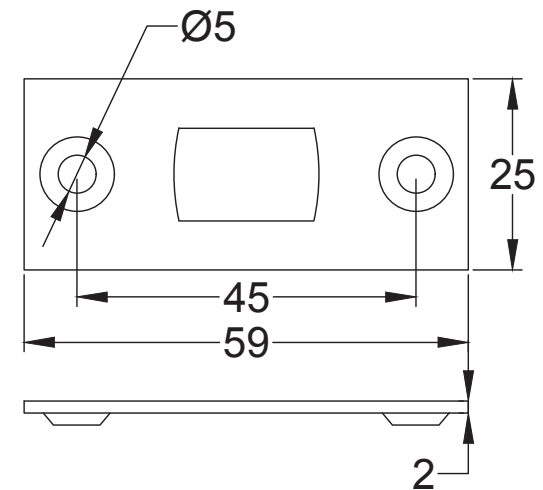

Web: www.suffolklatchcompany.co.uk
Email: info@suffolklatchcompany.co.uk
Tel: 01787 277277

Suffolk Latch Company Ltd
Unit B
Clare
Suffolk
CO10 8QD

Scale: 1:1

SKU: LAL0905

Date: 18/04/2019

Drawn By: Carl Benson

Product Name. 3" Dead Bolt.

Material / Colour: Mild Steel/Zinc With Brass Fittings.

Pack Content: 1 x 4" Dead Bolt, 1 x Forend, 1 x Receiver, 4 x Matching Fixings.

Suffolk Latch Co
suffolklatchcompany.co.uk