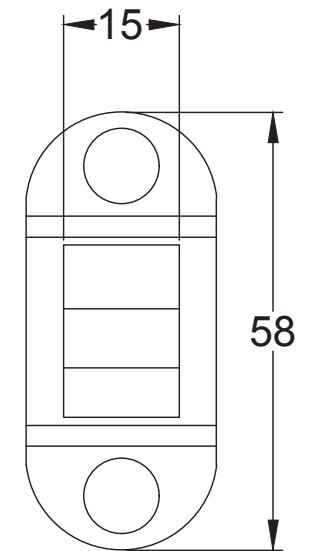

Web: www.suffolklatchcompany.co.uk
Email: info@suffolklatchcompany.co.uk
Tel: 01787 277277

Suffolk Latch Company Ltd
Unit B
Clare
Suffolk
CO10 8QD

Scale: 1:1

SKU: LAL0905

Date: 18/04/2019

Drawn By: Carl Benson

Product Name. 3" Dead Bolt.

Material / Colour: Mild Steel/Zinc With Brass Fittings.

Pack Content: 1 x 4" Dead Bolt, 1 x Forend, 1 x Receiver, 4 x Matching Fixings.

Suffolk Latch Co
suffolklatchcompany.co.uk