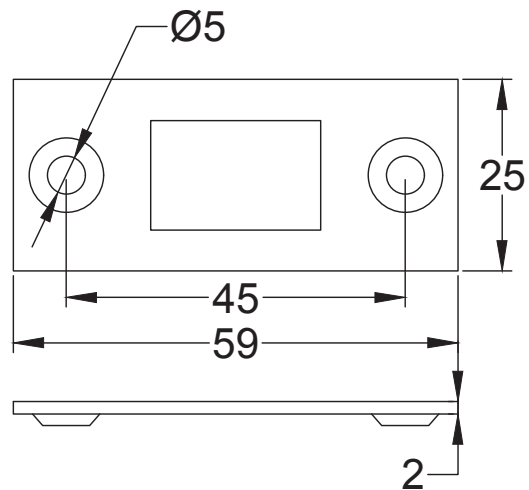

Web: www.suffolklatchcompany.co.uk
Email: info@suffolklatchcompany.co.uk
Tel: 01787 277277

Suffolk Latch Company Ltd
Unit B
Clare
Suffolk
CO10 8QD

Scale: 1:1

SKU: LAL0906

Date: 18/04/2019

Drawn By: Carl Benson

Product Name. 4" Dead Bolt.

Material / Colour: Mild Steel/Zinc With Brass Fittings.

Pack Content: 1 x 4" Dead Bolt, 1 x Forend, 1 x Receiver, 4 x Matching Fixings.

Suffolk Latch Co
suffolklatchcompany.co.uk