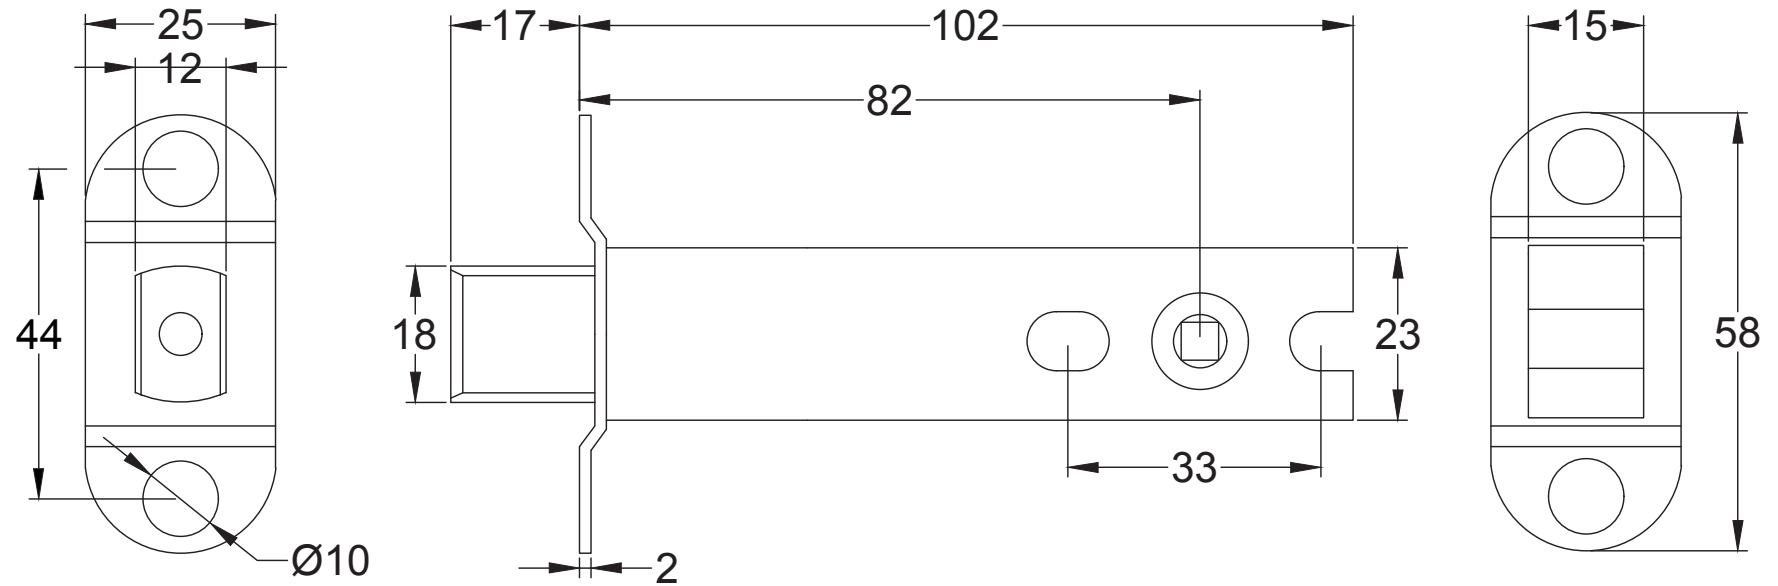

Web: www.suffolklatchcompany.co.uk
Email: info@suffolklatchcompany.co.uk
Tel: 01787 277277

Suffolk Latch Company Ltd
Unit B
Clare
Suffolk
CO10 8QD

Scale: 1:1

SKU: LAL0906

Date: 18/04/2019

Drawn By: Carl Benson

Product Name. 4" Dead Bolt.

Material / Colour: Mild Steel/Zinc With Brass Fittings.

Pack Content: 1 x 4" Dead Bolt, 1 x Forend, 1 x Receiver, 4 x Matching Fixings.

Suffolk Latch Co
suffolklatchcompany.co.uk