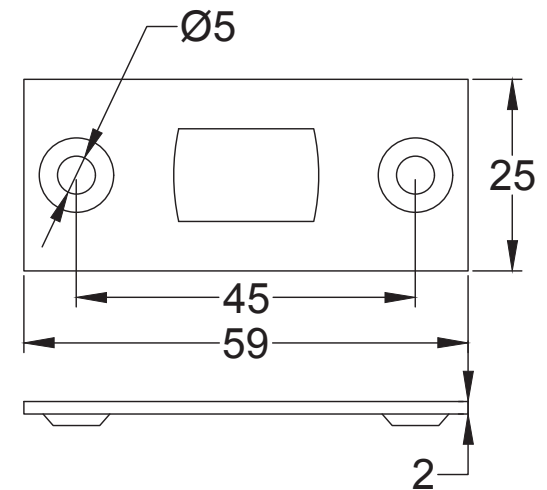

Web: www.suffolklatchcompany.co.uk
Email: info@suffolklatchcompany.co.uk
Tel: 01787 277277

Suffolk Latch Company Ltd
Unit B
Clare
Suffolk
CO10 8QD

Scale: 1:1

SKU: LAL0906

Date: 18/04/2019

Drawn By: Carl Benson

Product Name. 4" Dead Bolt.

Material / Colour: Mild Steel/Zinc With Brass Fittings.

Pack Content: 1 x 4" Dead Bolt, 1 x Forend, 1 x Receiver, 4 x Matching Fixings.

Suffolk Latch Co
suffolklatchcompany.co.uk