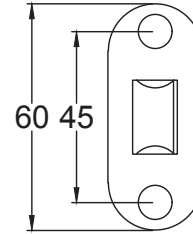

Web: www.suffolklatchcompany.co.uk
Email: info@suffolklatchcompany.co.uk
Tel: 01787 277277

Suffolk Latch Company Ltd
Unit B
Clare
Suffolk
CO10 8QD

Scale: 1:2

SKU: See Listing

Date: 02/05/2019

Drawn By: Carl Benson

Product Name. Heavy Duty Tubular Latch 4 & 3 Inch.

Material / Colour: Mild Steel/Zinc With Brass Fittings.

Pack Content: 1 x Dead Tubular Latch, 1 x Forend, 1 x Receiver, 1 x Dust Box 4 x Matching Fixings

Suffolk Latch Co
suffolklatchcompany.co.uk