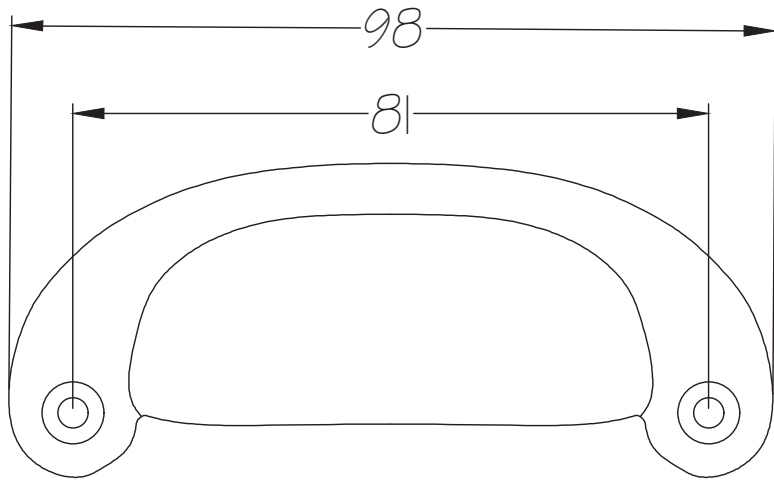

Scale: 1:1

SKU: PUL30

Date: 30/01/2019

Drawn By: Carl Benson

Product Name: Bronze Drawer Pull Small

Material / Colour: Bronze/ Oil Rubbed

Pack Content: 1 x Pull, 2 x Matching Wood Screws.

Web: [www.suffolklatchcompany.co.uk](http://www.suffolklatchcompany.co.uk)  
 Email: [info@suffolklatchcompany.co.uk](mailto:info@suffolklatchcompany.co.uk)  
 Tel: 01787 277277

Suffolk Latch Company Ltd  
 Unit B  
 Clare  
 Suffolk  
 CO10 8QD

Scale: 1:1  
 SKU: PUL31  
 Date: 30/01/2019  
 Drawn By: Carl Benson

Product Name: Bronze Drawer Pull Large  
 Material / Colour: Bronze/ Oil Rubbed  
 Pack Content: 1 x Pull, 2 x Matching Wood Screws.