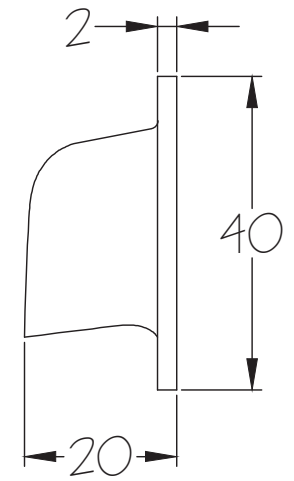

Scale: 1:1

SKU: PUL30

Date: 30/01/2019

Drawn By: Carl Benson

Product Name: Bronze Drawer Pull Small

Material / Colour: Bronze/ Oil Rubbed

Pack Content: 1 x Pull, 2 x Matching Wood Screws.

Web: [www.suffolklatchcompany.co.uk](http://www.suffolklatchcompany.co.uk)  
 Email: [info@suffolklatchcompany.co.uk](mailto:info@suffolklatchcompany.co.uk)  
 Tel: 01787 277277

Suffolk Latch Company Ltd  
 Unit B  
 Clare  
 Suffolk  
 CO10 8QD

Scale: 1:1  
 SKU: PUL31  
 Date: 30/01/2019  
 Drawn By: Carl Benson

Product Name: Bronze Drawer Pull Large  
 Material / Colour: Bronze/ Oil Rubbed  
 Pack Content: 1 x Pull, 2 x Matching Wood Screws.