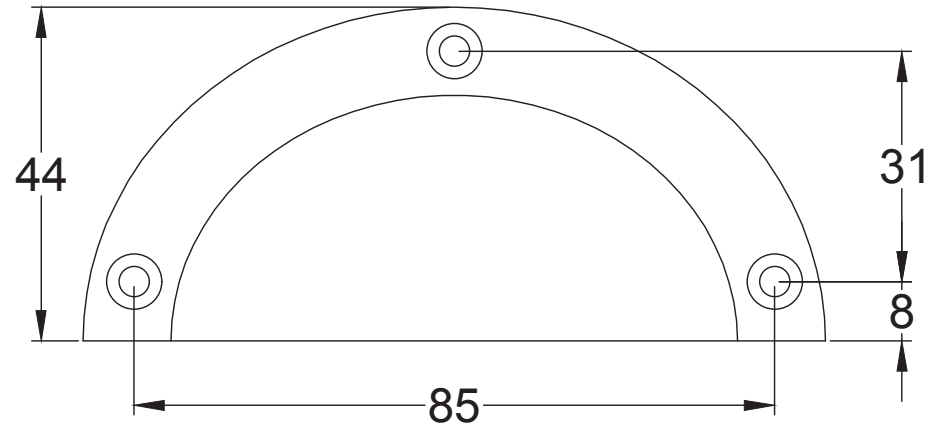

Suffolk Latch Company Ltd  
 Unit B  
 Clare  
 Suffolk  
 CO10 8QD

Scale: 1:1  
 SKU: PUL30  
 Date: 30/01/2019  
 Drawn By: Carl Benson

Product Name: Bronze Drawer Pull Small  
 Material / Colour: Bronze/ Oil Rubbed  
 Pack Content: 1 x Pull, 2 x Matching Wood Screws.