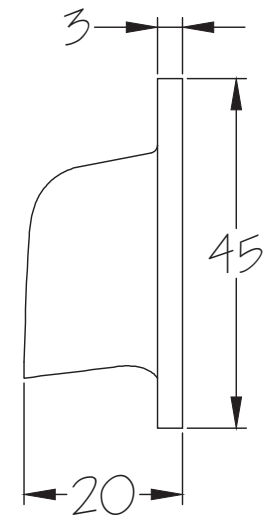

Scale: 1:1

SKU: PUL30

Date: 30/01/2019

Drawn By: Carl Benson

Product Name: Bronze Drawer Pull Small

Material / Colour: Bronze/ Oil Rubbed

Pack Content: 1 x Pull, 2 x Matching Wood Screws.

Web: [www.suffolklatchcompany.co.uk](http://www.suffolklatchcompany.co.uk)  
 Email: [info@suffolklatchcompany.co.uk](mailto:info@suffolklatchcompany.co.uk)  
 Tel: 01787 277277

Suffolk Latch Company Ltd  
 Unit B  
 Clare  
 Suffolk  
 CO10 8QD

Scale: 1:1  
 SKU: PUL31  
 Date: 30/01/2019  
 Drawn By: Carl Benson

Product Name: Bronze Drawer Pull Large  
 Material / Colour: Bronze/ Oil Rubbed  
 Pack Content: 1 x Pull, 2 x Matching Wood Screws.

Suffolk Latch Company Ltd  
 Unit B  
 Clare  
 Suffolk  
 CO10 8QD

Scale: 1:1  
 SKU: PUL30  
 Date: 30/01/2019  
 Drawn By: Carl Benson

Product Name: Bronze Drawer Pull Small  
 Material / Colour: Bronze/ Oil Rubbed  
 Pack Content: 1 x Pull, 2 x Matching Wood Screws.