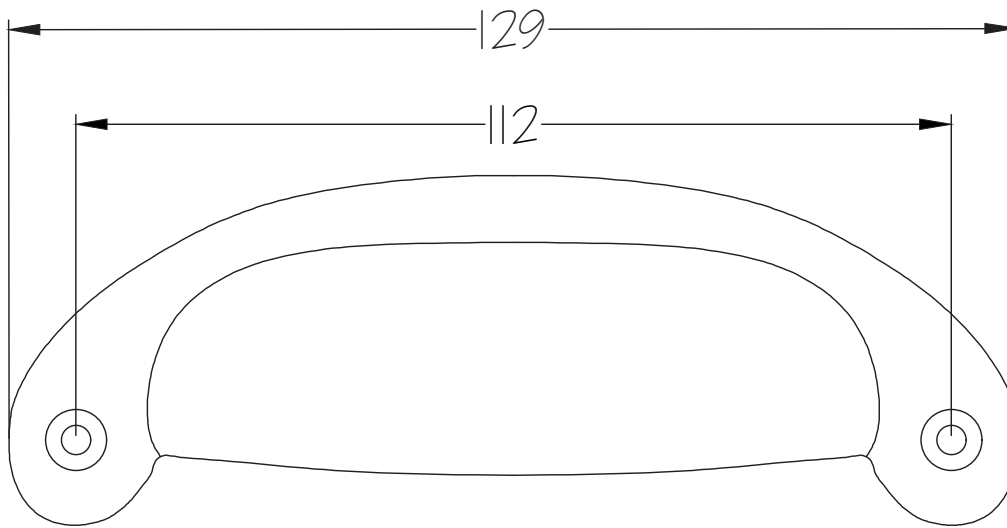

Scale: 1:1

SKU: PUL30

Date: 30/01/2019

Drawn By: Carl Benson

Product Name: Bronze Drawer Pull Small

Material / Colour: Bronze/ Oil Rubbed

Pack Content: 1 x Pull, 2 x Matching Wood Screws.

Web: [www.suffolklatchcompany.co.uk](http://www.suffolklatchcompany.co.uk)  
 Email: [info@suffolklatchcompany.co.uk](mailto:info@suffolklatchcompany.co.uk)  
 Tel: 01787 277277

Suffolk Latch Company Ltd  
 Unit B  
 Clare  
 Suffolk  
 CO10 8QD

Scale: 1:1  
 SKU: PUL31  
 Date: 30/01/2019  
 Drawn By: Carl Benson

Product Name: Bronze Drawer Pull Large  
 Material / Colour: Bronze/ Oil Rubbed  
 Pack Content: 1 x Pull, 2 x Matching Wood Screws.