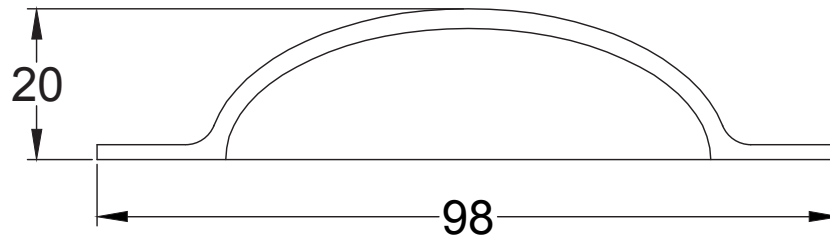

Suffolk Latch Company Ltd  
 Unit B  
 Clare  
 Suffolk  
 CO10 8QD

Scale: 1:1  
 SKU: PUL30  
 Date: 30/01/2019  
 Drawn By: Carl Benson

Product Name: Bronze Drawer Pull Small  
 Material / Colour: Bronze/ Oil Rubbed  
 Pack Content: 1 x Pull, 2 x Matching Wood Screws.