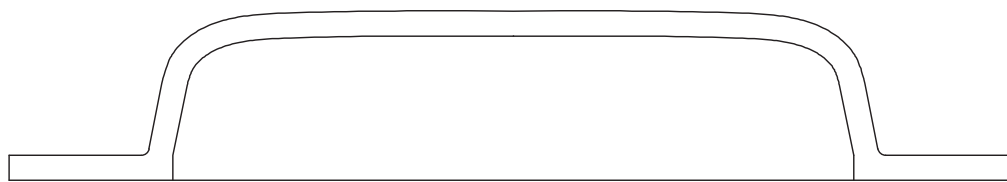

Scale: 1:1

SKU: PUL30

Date: 30/01/2019

Drawn By: Carl Benson

Product Name: Bronze Drawer Pull Small

Material / Colour: Bronze/ Oil Rubbed

Pack Content: 1 x Pull, 2 x Matching Wood Screws.

Web: [www.suffolklatchcompany.co.uk](http://www.suffolklatchcompany.co.uk)  
 Email: [info@suffolklatchcompany.co.uk](mailto:info@suffolklatchcompany.co.uk)  
 Tel: 01787 277277