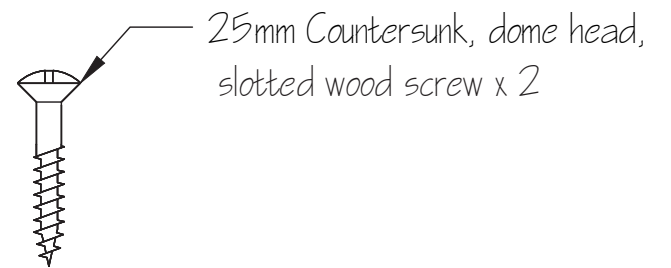

Scale: 1:1

SKU: PUL30

Date: 30/01/2019

Drawn By: Carl Benson

Product Name: Bronze Drawer Pull Small

Material / Colour: Bronze/ Oil Rubbed

Pack Content: 1 x Pull, 2 x Matching Wood Screws.

Web: [www.suffolklatchcompany.co.uk](http://www.suffolklatchcompany.co.uk)  
 Email: [info@suffolklatchcompany.co.uk](mailto:info@suffolklatchcompany.co.uk)  
 Tel: 01787 277277

Suffolk Latch Company Ltd  
 Unit B  
 Clare  
 Suffolk  
 CO10 8QD

Scale: 1:1  
 SKU: PUL31  
 Date: 30/01/2019  
 Drawn By: Carl Benson

Product Name: Bronze Drawer Pull Large  
 Material / Colour: Bronze/ Oil Rubbed  
 Pack Content: 1 x Pull, 2 x Matching Wood Screws.