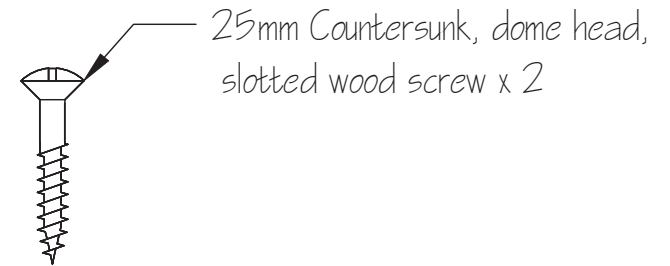

Scale: 1:1

SKU: PUL30

Date: 30/01/2019

Drawn By: Carl Benson

Product Name: Bronze Drawer Pull Small

Material / Colour: Bronze/ Oil Rubbed

Pack Content: 1 x Pull, 2 x Matching Wood Screws.

Web: [www.suffolklatchcompany.co.uk](http://www.suffolklatchcompany.co.uk)  
 Email: [info@suffolklatchcompany.co.uk](mailto:info@suffolklatchcompany.co.uk)  
 Tel: 01787 277277

Suffolk Latch Company Ltd  
 Unit B  
 Clare  
 Suffolk  
 CO10 8QD

Scale: 1:1  
 SKU: PUL31  
 Date: 30/01/2019  
 Drawn By: Carl Benson

Product Name: Bronze Drawer Pull Large  
 Material / Colour: Bronze/ Oil Rubbed  
 Pack Content: 1 x Pull, 2 x Matching Wood Screws.