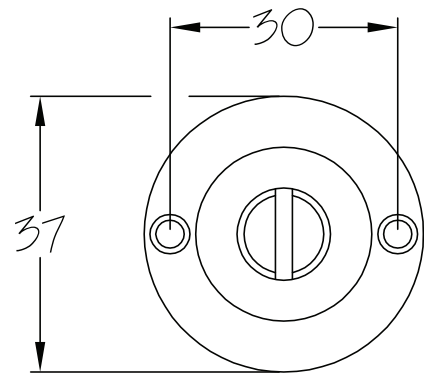

Web: www.suffolklatchcompany.co.uk
Email: info@suffolklatchcompany.co.uk
Tel: 01787 271277

Suffolk Latch Company Ltd
Unit B
Clare
Suffolk
CO10 8QD

Scale: 1:2

SKU: UK-B115-A1/PB

Date: 05/09/2017

Drawn By: Carl Benson

Product Name: Bathroom Turn & Release

Material / Colour: Brass/ Antique Brass & Polished Brass

Pack Content: 1 x Turn, 1 x Indicator & Release, 4 x Slotted Wood Screws.

Suffolk Latch Co
suffolklatchcompany.co.uk