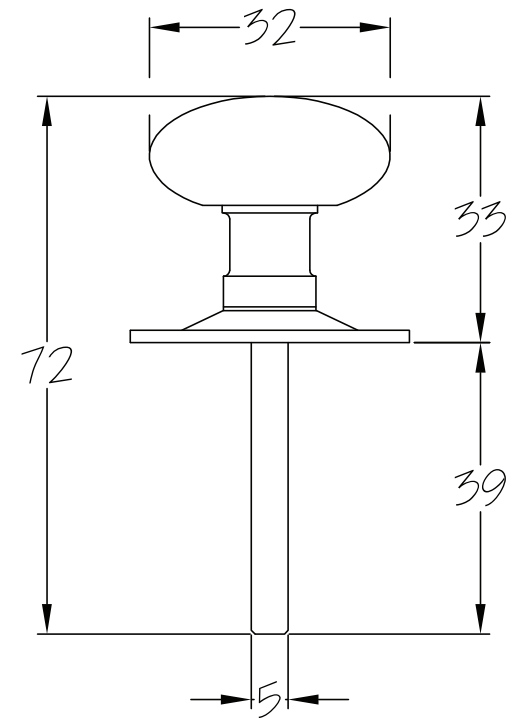

Web: www.suffolklatchcompany.co.uk
Email: info@suffolklatchcompany.co.uk
Tel: 01787 271277

Suffolk Latch Company Ltd
Unit B
Clare
Suffolk
CO10 8QD

Scale: 1:2

SKU: UK-B115-A1/PB

Date: 05/09/2017

Drawn By: Carl Benson

Product Name: Bathroom Turn & Release

Material / Colour: Brass/ Antique Brass & Polished Brass

Pack Content: 1 x Turn, 1 x Indicator & Release, 4 x Slotted Wood Screws.

Suffolk Latch Co
suffolklatchcompany.co.uk