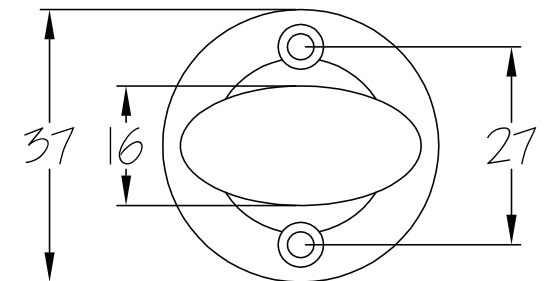

Web: www.suffolklatchcompany.co.uk
Email: info@suffolklatchcompany.co.uk
Tel: 01787 271277

Suffolk Latch Company Ltd
Unit B
Clare
Suffolk
CO10 8QD

Scale: 1:2

SKU: UK-B115-A1/PB

Date: 05/09/2017

Drawn By: Carl Benson

Product Name: Bathroom Turn & Release

Material / Colour: Brass/ Antique Brass & Polished Brass

Pack Content: 1 x Turn, 1 x Indicator & Release, 4 x Slotted Wood Screws.

Suffolk Latch Co
suffolklatchcompany.co.uk