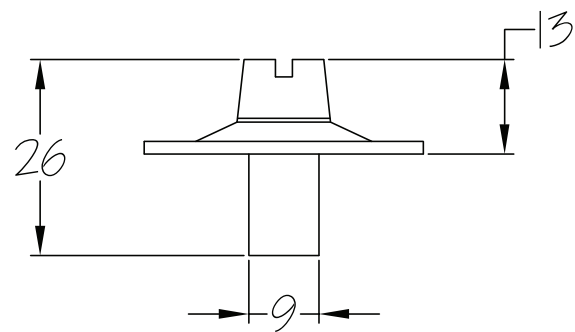

Web: www.suffolklatchcompany.co.uk
Email: info@suffolklatchcompany.co.uk
Tel: 01787 271277

Suffolk Latch Company Ltd
Unit B
Clare
Suffolk
CO10 8QD

Scale: 1:2

SKU: UK-B115-A1/PB

Date: 05/09/2017

Drawn By: Carl Benson

Product Name: Bathroom Turn & Release

Material / Colour: Brass/ Antique Brass & Polished Brass

Pack Content: 1 x Turn, 1 x Indicator & Release, 4 x Slotted Wood Screws.

Suffolk Latch Co
suffolklatchcompany.co.uk