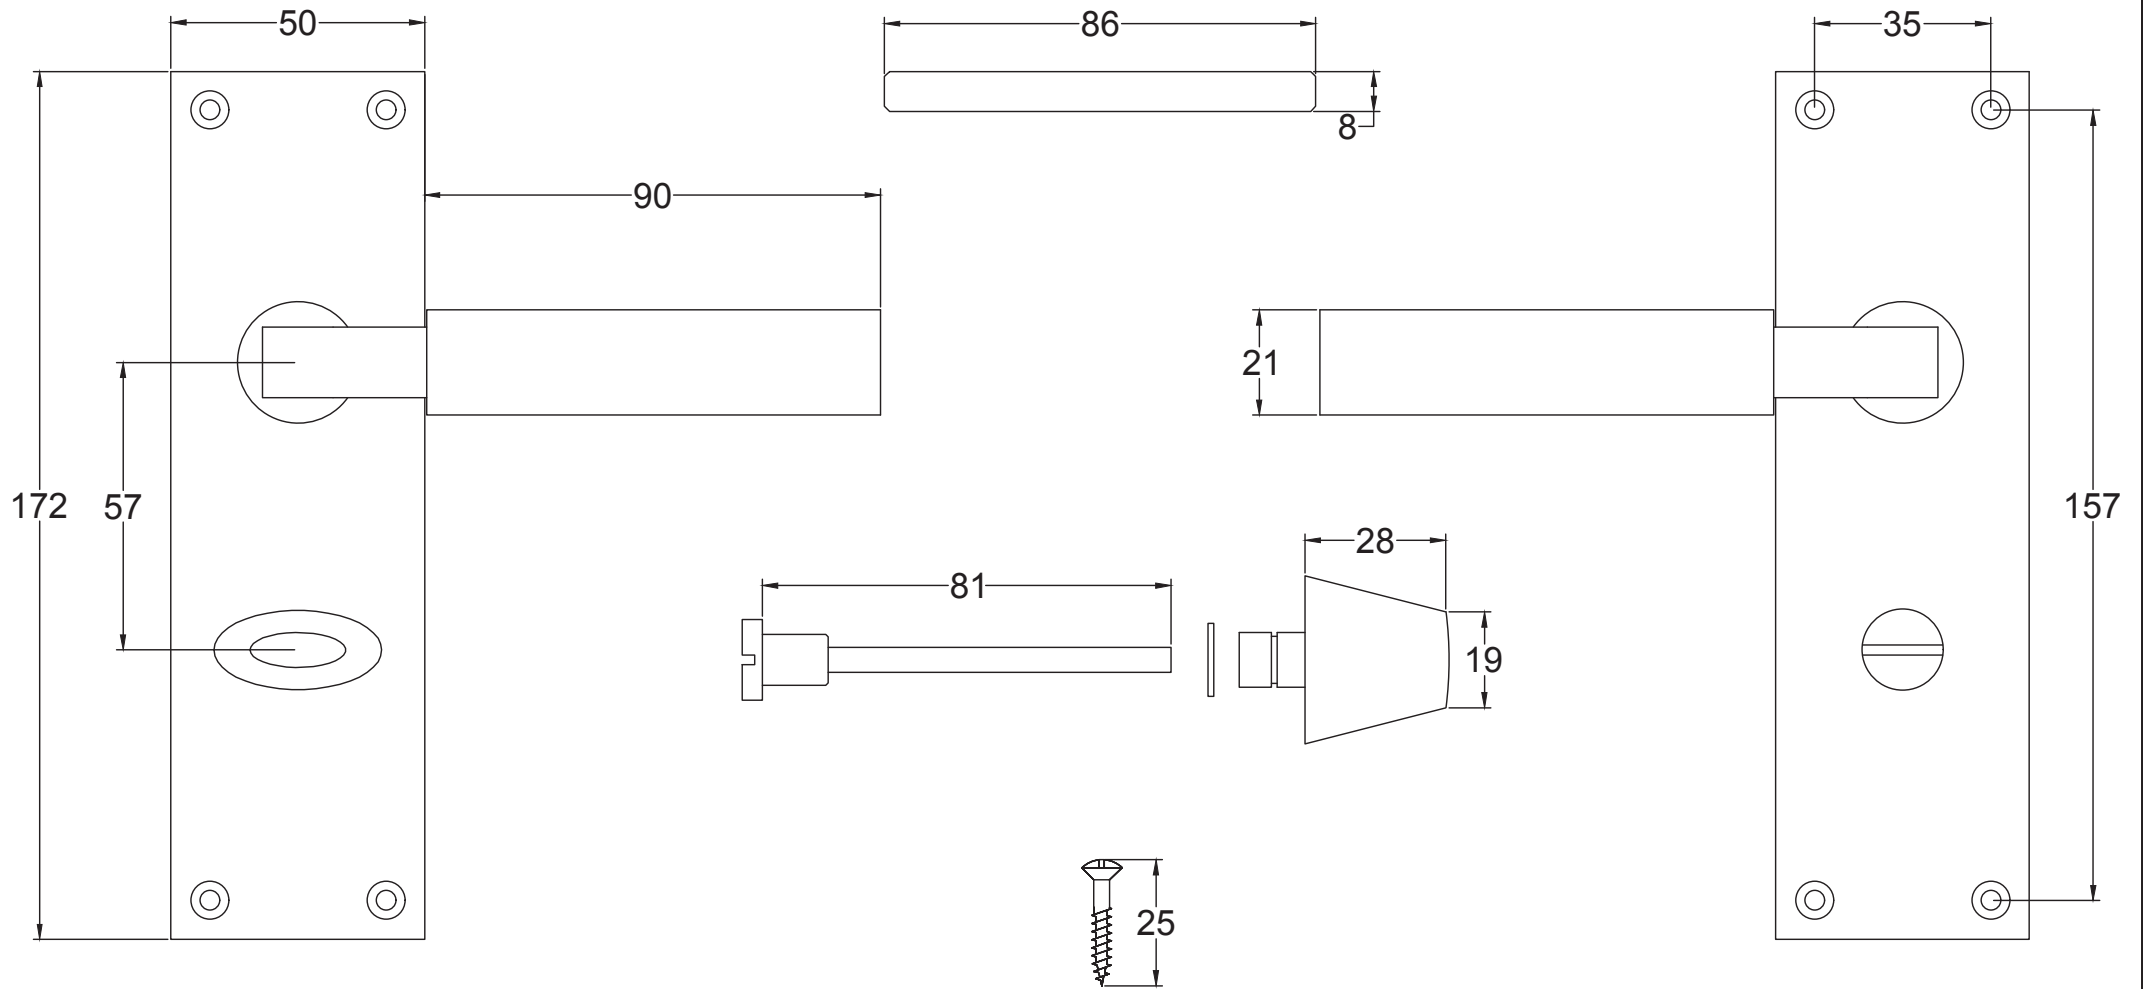

# Index

1. Lever Latch Handle
2. Lever Lock Handle
3. Lever Bathroom Handle
4. Lever Euro Handle
5. Component Parts

Back to Index

Lever Latch UK-BAU7310

Back to Index

Lever Lock UK-BAU7300

Back to Index

Bathroom UK-BAU7330

# Back to Index

3 Lever Sash Lock

Tubular Latch

Euro Lock Cylinder

Bathroom Sash Lock

Euro Sash Body

5 Lever Sash Lock