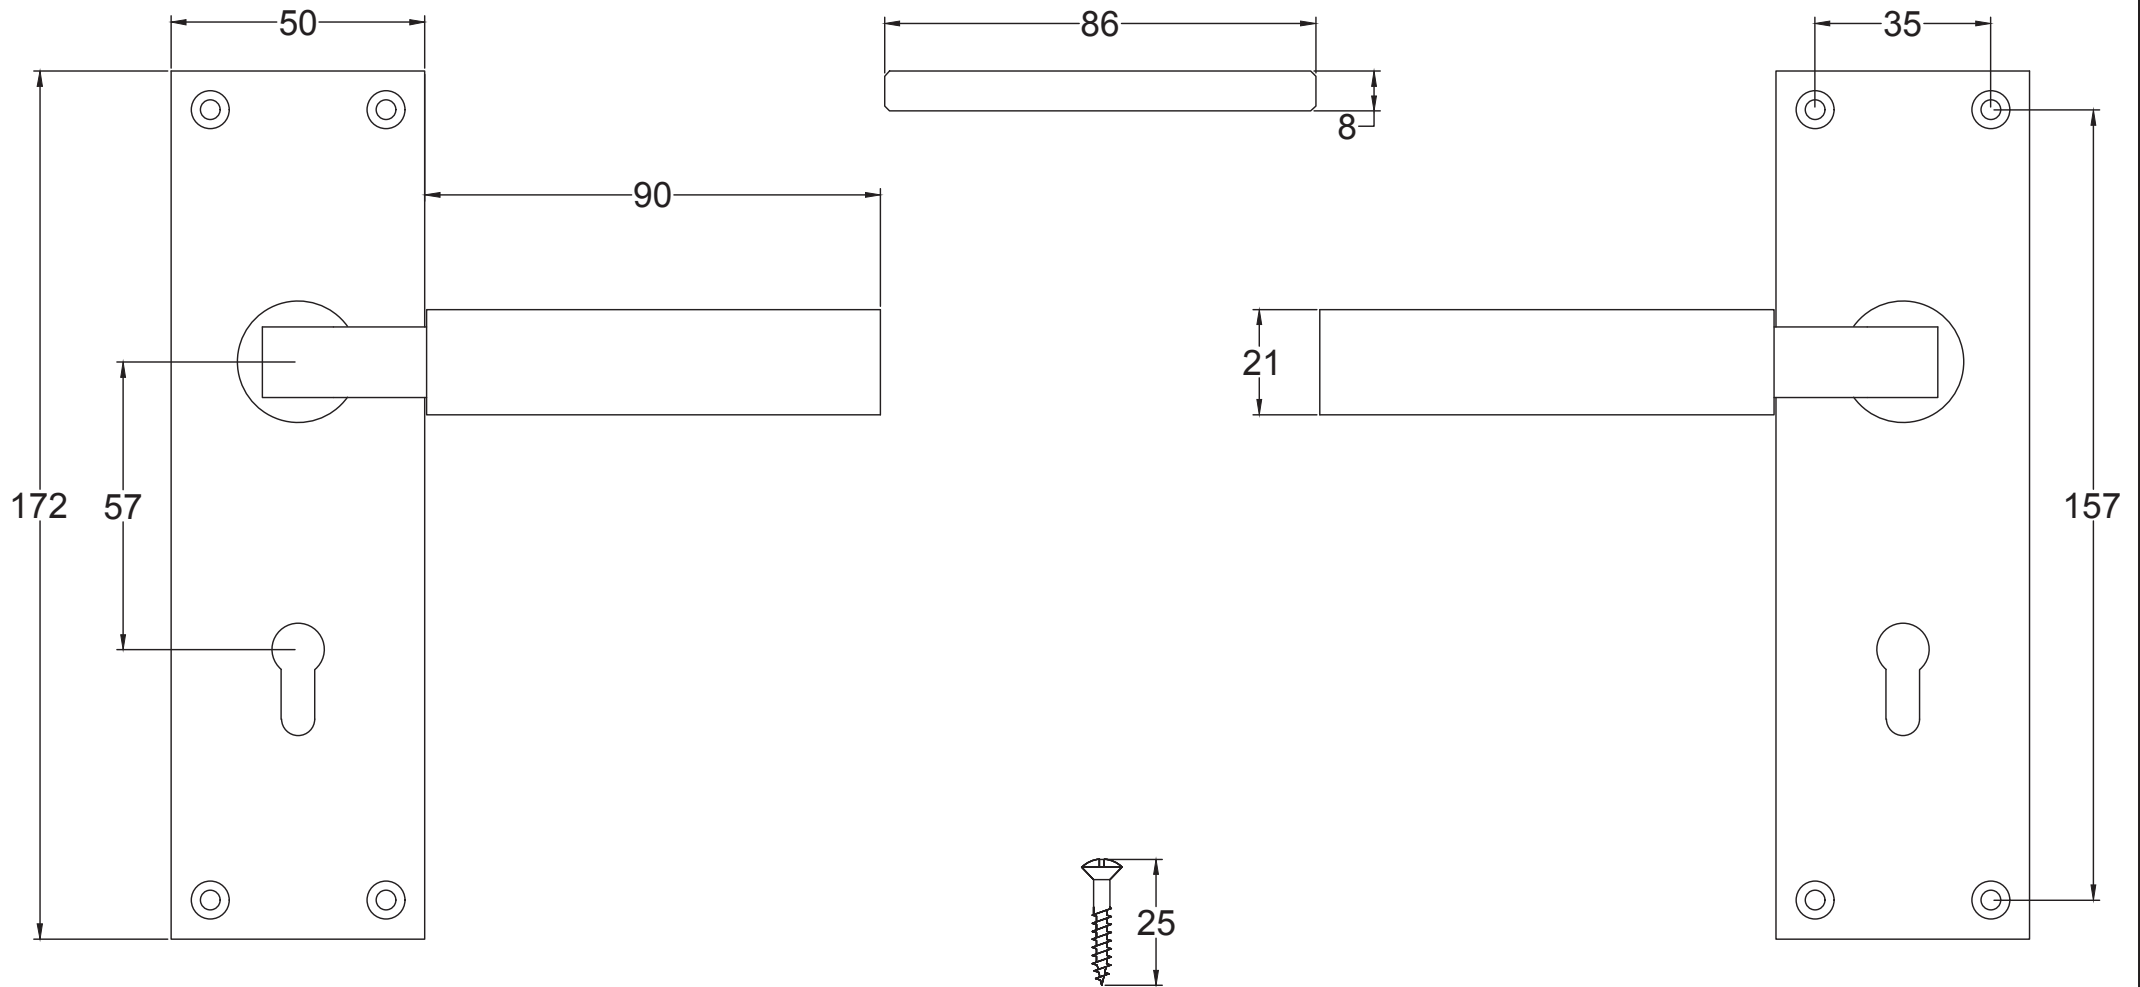

# Index

1. Lever Latch Handle
2. Lever Lock Handle
3. Lever Bathroom Handle
4. Lever Euro Handle
5. Component Parts

Back to Index

Lever Latch UK-BAU7310

Back to Index

Lever Lock UK-BAU7300

Back to Index

Bathroom UK-BAU7330

# Back to Index

3 Lever Sash Lock

Tubular Latch

Euro Lock Cylinder

Bathroom Sash Lock

Euro Sash Body

5 Lever Sash Lock