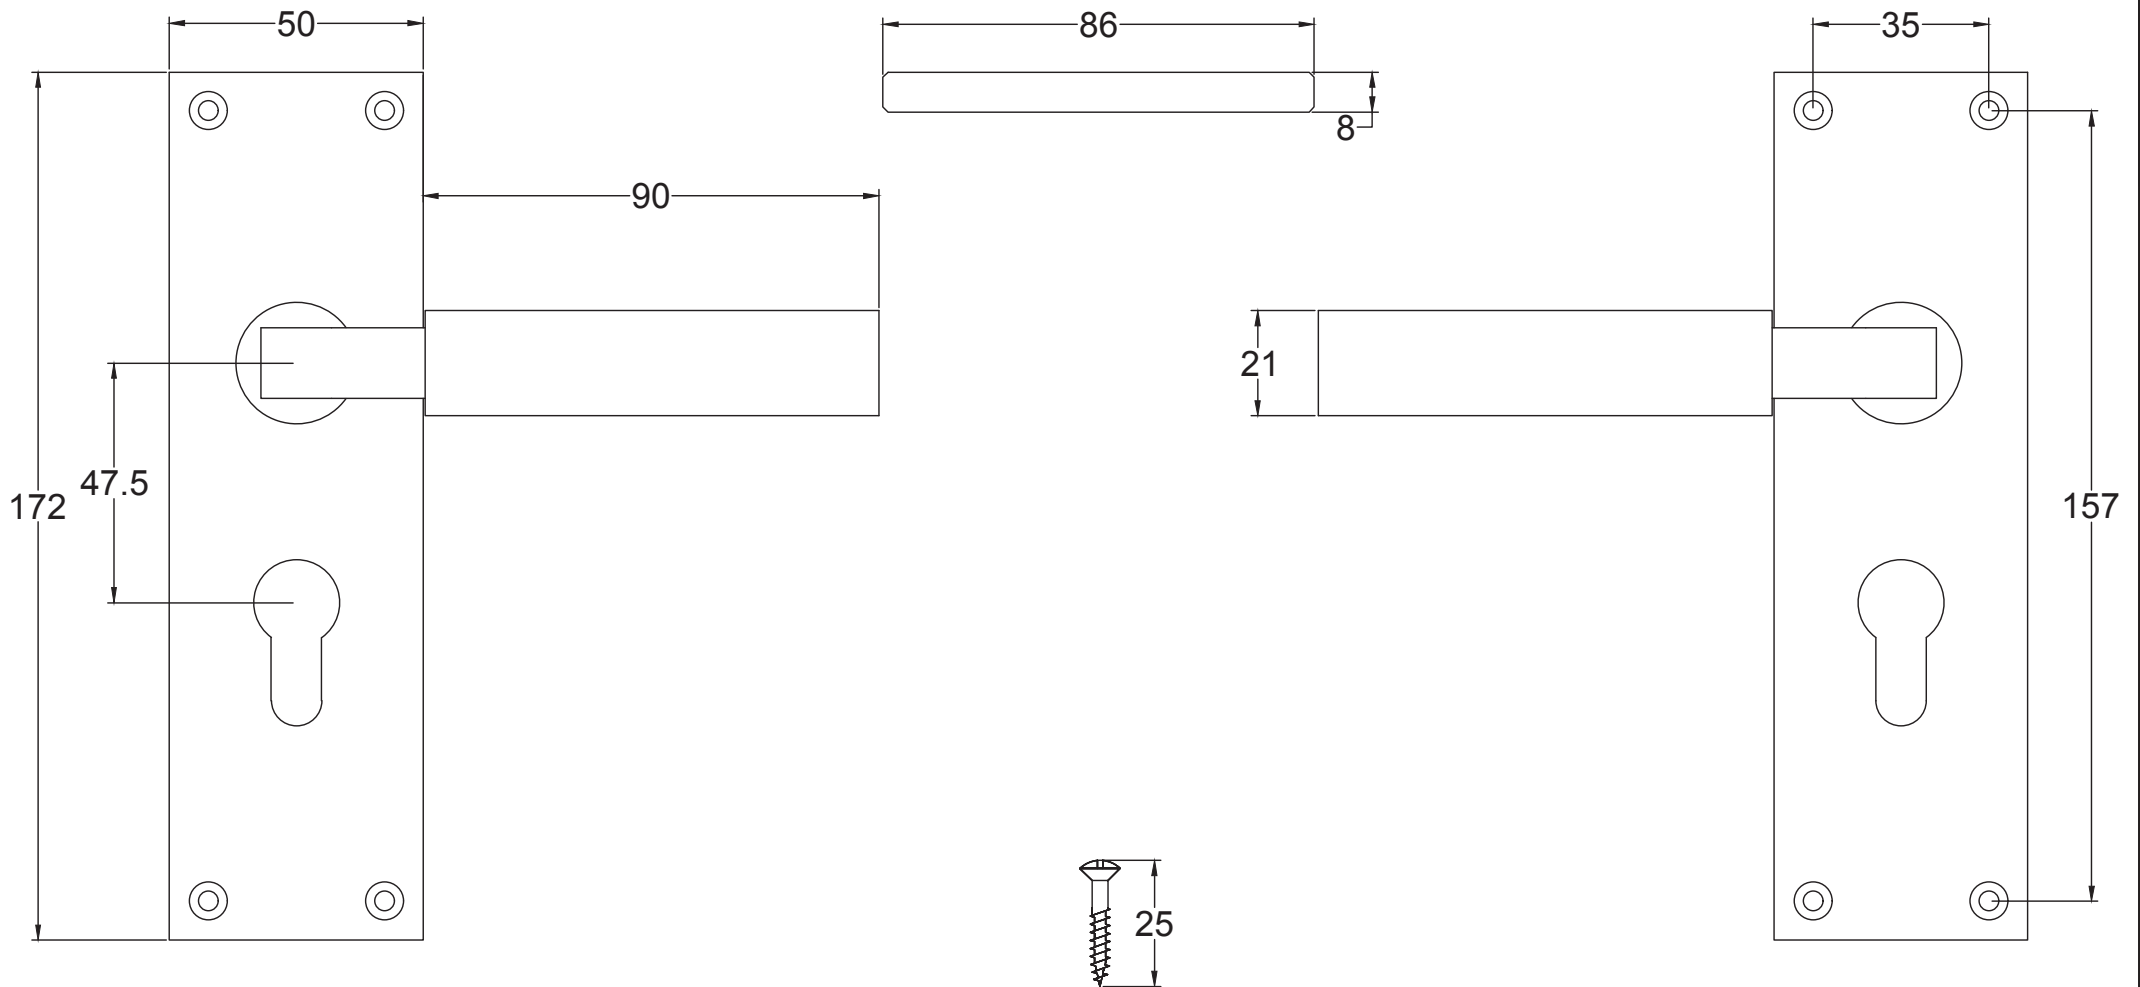

Back to Index

Euro UK-BAU7348