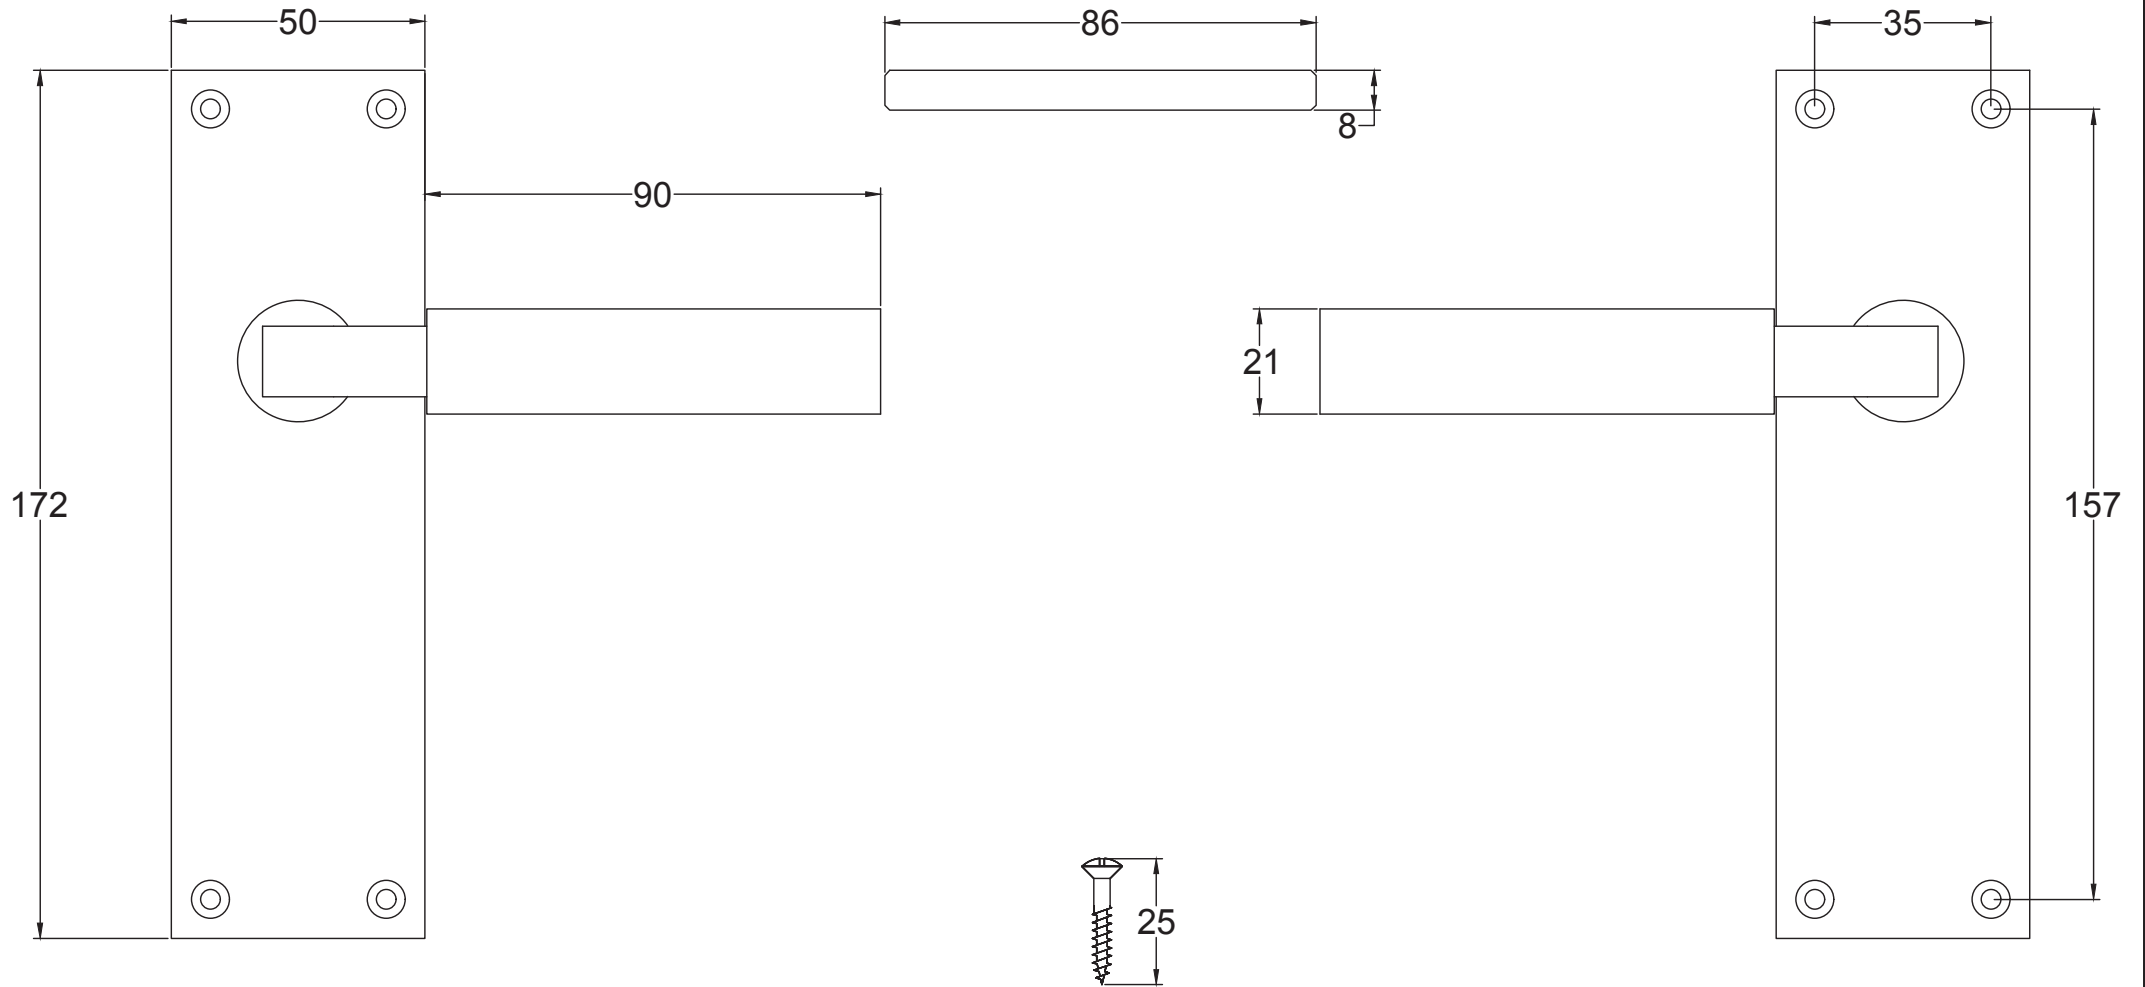

# Index

1. Lever Latch Handle
2. Lever Lock Handle
3. Lever Bathroom Handle
4. Lever Euro Handle
5. Component Parts

Back to Index

Lever Latch UK-BAU7310

Back to Index

Lever Lock UK-BAU7300

Back to Index

Bathroom UK-BAU7330

# Back to Index

3 Lever Sash Lock

Tubular Latch

Euro Lock Cylinder

Bathroom Sash Lock

Euro Sash Body

5 Lever Sash Lock