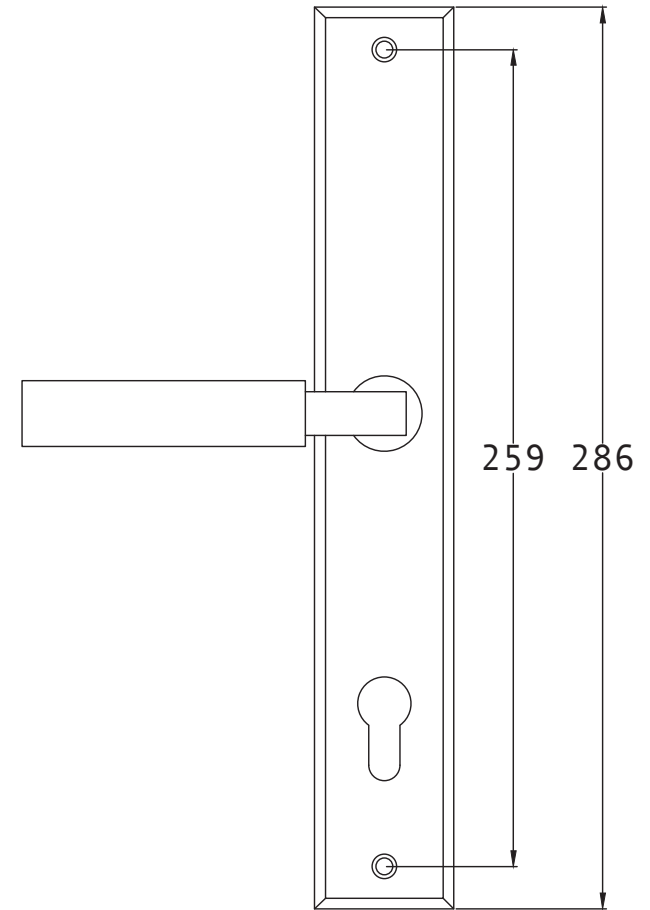

1. Bauhaus LH Door Handle Drawing

2. Bauhaus RH Door Handle Drawing

Bauhaus LH Door Handle on Plate MP2259.LH

Bauhaus RH Door Handle on Plate MP2259.RH