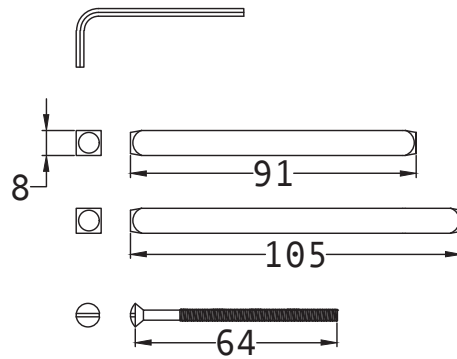

1. Bauhaus LH Door Handle Drawing

2. Bauhaus RH Door Handle Drawing

Bauhaus LH Door Handle on Plate MP2259.LH

Bauhaus RH Door Handle on Plate MP2259.RH