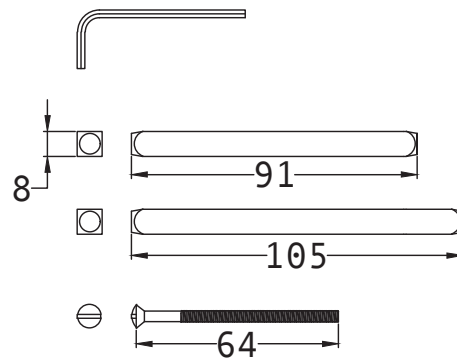

1. Bauhaus LH Door Handle Drawing

2. Bauhaus RH Door Handle Drawing

Bauhaus LH Door Handle on Plate MP2259.LH

Bauhaus RH Door Handle on Plate MP2259.RH