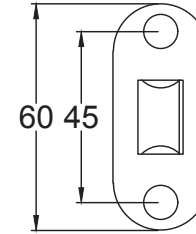

Web: www.suffolklatchcompany.co.uk
Email: info@suffolklatchcompany.co.uk
Tel: 01787 277277

Suffolk Latch Company Ltd
Unit B
Clare
Suffolk
CO10 8QD

Scale: 1:2

SKU: See Listing

Date: 02/05/2019

Drawn By: Carl Benson

Product Name. Heavy Duty Tubular Latch 4 & 3 Inch.

Material / Colour: Mild Steel/Zinc With Brass Fittings.

Pack Content 1: 1 x Dead Tubular Latch, 1 x Forend, 1 x Receiver, 1 x
Dust Box 4 x Matching Fixings

Suffolk Latch Co
suffolklatchcompany.co.uk