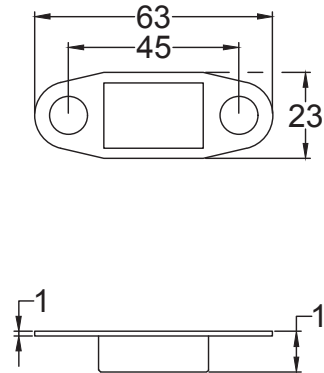

Web: www.suffolklatchcompany.co.uk
Email: info@suffolklatchcompany.co.uk
Tel: 01787 277277

Suffolk Latch Company Ltd
Unit B
Clare
Suffolk
CO10 8QD

Scale: 1:2

SKU: See Listing

Date: 02/05/2019

Drawn By: Carl Benson

Product Name. Heavy Duty Tubular Latch 4 & 3 Inch.

Material / Colour: Mild Steel/Zinc With Brass Fittings.

Pack Content 1: 1 x Dead Tubular Latch, 1 x Forend, 1 x Receiver, 1 x
Dust Box 4 x Matching Fixings

Suffolk Latch Co
suffolklatchcompany.co.uk