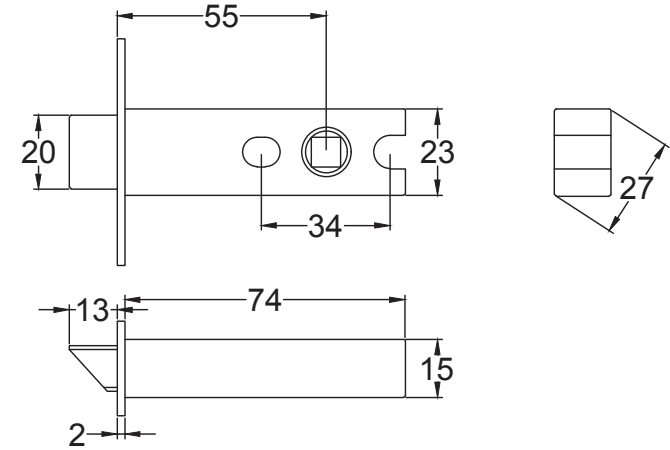

Web: www.suffolklatchcompany.co.uk
Email: info@suffolklatchcompany.co.uk
Tel: 01787 277277

Suffolk Latch Company Ltd
Unit B
Clare
Suffolk
CO10 8QD

Scale: 1:2

SKU: See Listing

Date: 02/05/2019

Drawn By: Carl Benson

Product Name. Heavy Duty Tubular Latch 4 & 3 Inch.

Material / Colour: Mild Steel/Zinc With Brass Fittings.

Pack Content 1: 1 x Dead Tubular Latch, 1 x Forend, 1 x Receiver, 1 x
Dust Box 4 x Matching Fixings

Suffolk Latch Co
suffolklatchcompany.co.uk