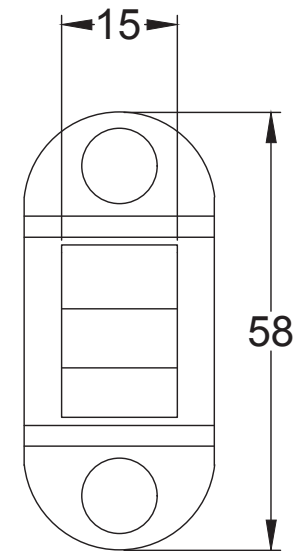

Web: www.suffolklatchcompany.co.uk
Email: info@suffolklatchcompany.co.uk
Tel: 01787 277277

Suffolk Latch Company Ltd
Unit B
Clare
Suffolk
CO10 8QD

Scale: 1:1

SKU: LAL0905

Date: 18/04/2019

Drawn By: Carl Benson

Product Name. 3" Dead Bolt.

Material / Colour: Mild Steel/Zinc With Brass Fittings.

Pack Content: 1 x 4" Dead Bolt, 1 x Forend, 1 x Receiver, 4 x Matching Fixings.

Suffolk Latch Co
suffolklatchcompany.co.uk