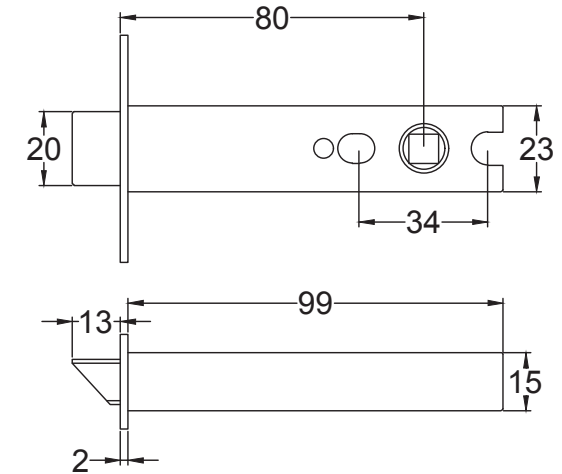

Web: www.suffolklatchcompany.co.uk
Email: info@suffolklatchcompany.co.uk
Tel: 01787 277277

Suffolk Latch Company Ltd
Unit B
Clare
Suffolk
CO10 8QD

Scale: 1:2

SKU: See Listing

Date: 02/05/2019

Drawn By: Carl Benson

Product Name. Heavy Duty Tubular Latch 4 & 3 Inch.

Material / Colour: Mild Steel/Zinc With Brass Fittings.

Pack Content 1: 1 x Dead Tubular Latch, 1 x Forend, 1 x Receiver, 1 x
Dust Box 4 x Matching Fixings

Suffolk Latch Co
suffolklatchcompany.co.uk