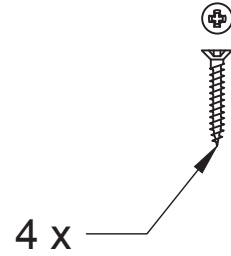

Web: www.suffolklatchcompany.co.uk
Email: info@suffolklatchcompany.co.uk
Tel: 01787 277277

Suffolk Latch Company Ltd
Unit B
Clare
Suffolk
CO10 8QD

Scale: 1:2

SKU: See Listing

Date: 02/05/2019

Drawn By: Carl Benson

Product Name. Heavy Duty Tubular Latch 4 & 3 Inch.

Material / Colour: Mild Steel/Zinc With Brass Fittings.

Pack Content 1: 1 x Dead Tubular Latch, 1 x Forend, 1 x Receiver, 1 x
Dust Box 4 x Matching Fixings

Suffolk Latch Co
suffolklatchcompany.co.uk