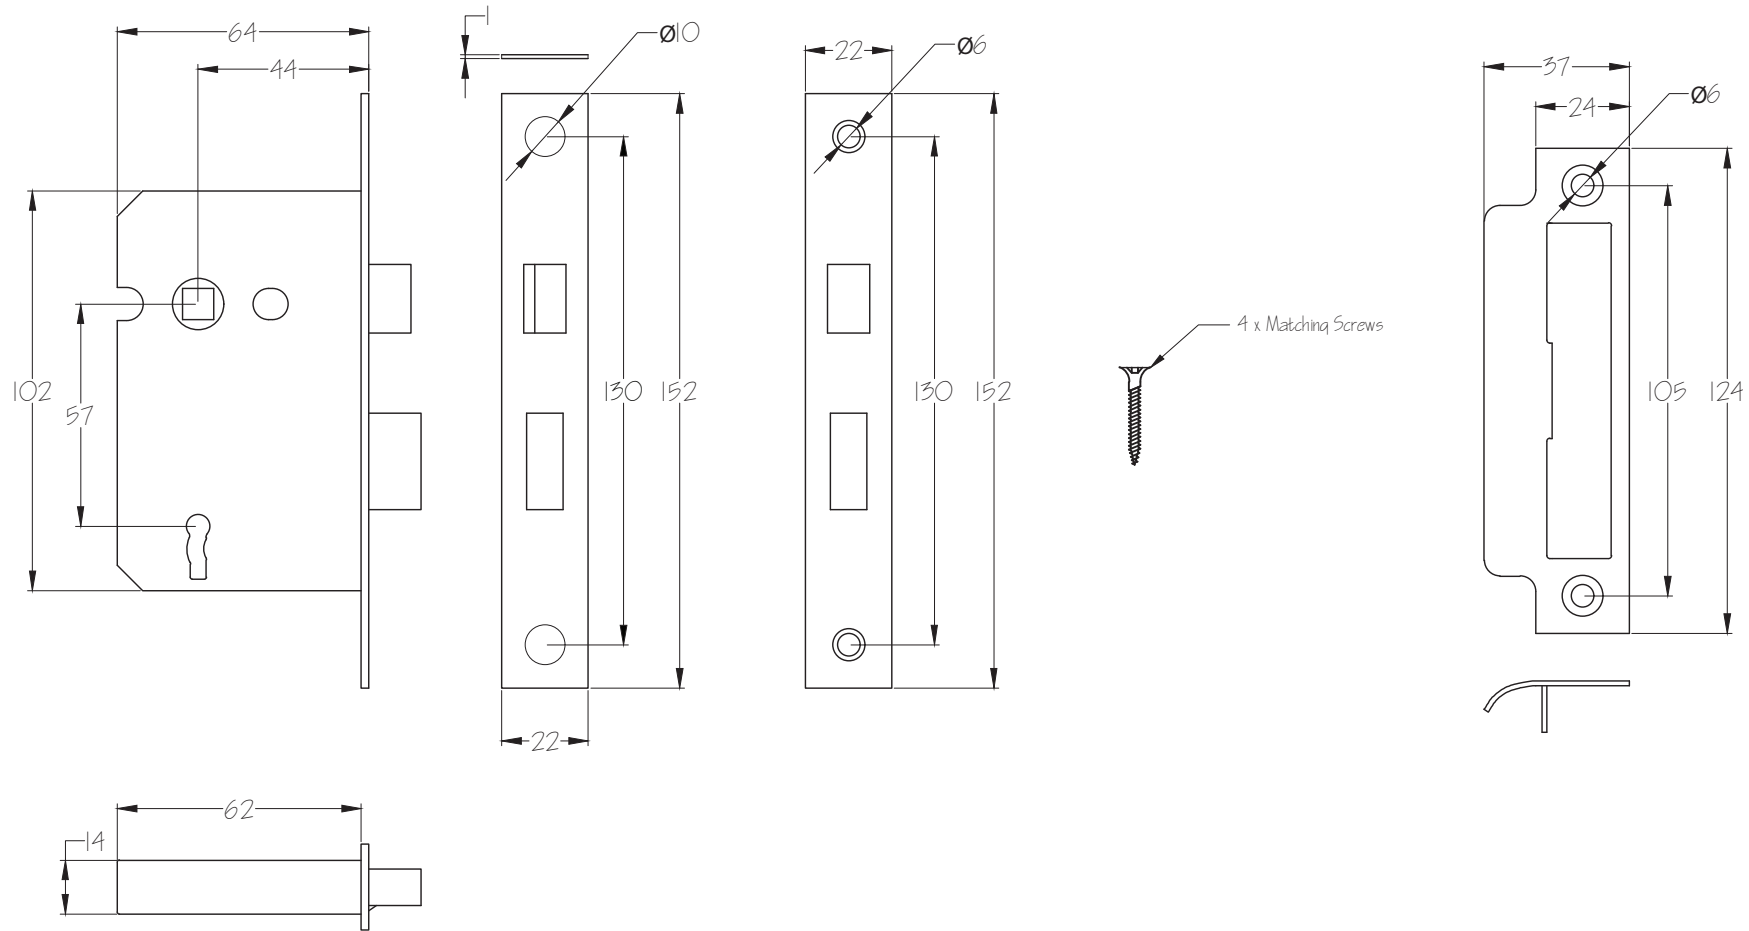

Web: www.suffolklatchcompany.co.uk
Email: info@suffolklatchcompany.co.uk
Tel: 01787 217217

Suffolk Latch Company Ltd
Unit B
Clare
Suffolk
CO10 8QP

Scale: 1:2
SKU: LAL1450-NP-2.5
Date: 29/08/2018
Drawn By: Carl Benson

Product Name: Nickel Plate Sashlock 2.5 Inch Fire Rated CEI121
Material / Colour: Mild Steel with Nickel Plate Forend
Pack Content: 1 x Sashlock, Keeper, Separate Forend, 2 x Keys & Matching Screws.