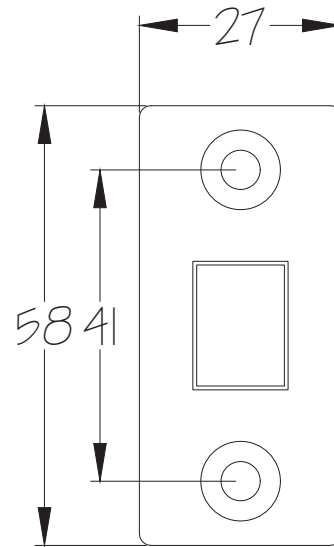

4 x Matching Screws

Web: www.suffolklatchcompany.co.uk
Email: info@suffolklatchcompany.co.uk
Tel: 01787 277277

Suffolk Latch Company Ltd
Unit B
Clare
Suffolk
CO10 8QP

Scale: 1:1

SKU: LAL0081-NP-2,5

Date: 30/08/2018

Drawn By: Carl Benson

Product Name: Bolt Through Tubular Latch 2,5 Inch Fire Rated CE1121

Material / Colour: Mild Steel with Nickel Plate Forend

Pack Content: 1 x Tubular Latch, 1 x Keeper, 4 x wood screws.

Suffolk Latch Co
suffolklatchcompany.co.uk