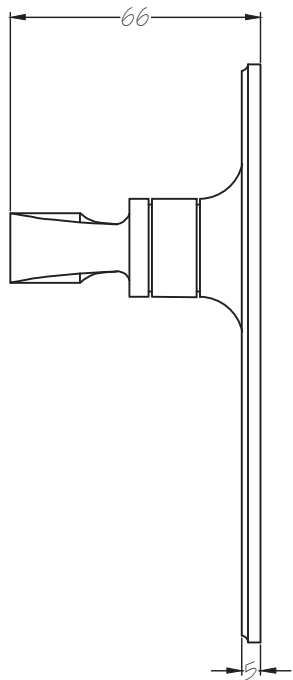

Scale: 1:2

SKU: HANAVO3-P

Date: 07/02/2018

Drawn By: Carl Benson

Product Name: Avon Lever Bathroom

Material / Colour: Cast Iron, Pewter Finish

Pack Content: 2 x Handles (Opposit Hand) Mortice Bar, Matching Screws

Suffolk Latch Company Ltd  
 Unit B  
 Clare  
 Suffolk  
 CO10 8QP

Scale: 1:2  
 SKU: HANAVOI-P  
 Date: 07/02/2018  
 Drawn By: Carl Benson

Product Name: Avon Lever Latch  
 Material / Colour: Cast Iron, Pewter Finish  
 Pack Content: 2 x Handles (Opposit Hand) Mortice Bar, Matching Screws

Scale: 1:2

SKU: HANAVO2-P

Date: 07/02/2018

Drawn By: Carl Benson

Product Name: Avon Lever Lock

Material / Colour: Cast Iron, Pewter Finish

Pack Content: 2 x Handles (Opposit Hand) Mortice Bar, Matching Screws