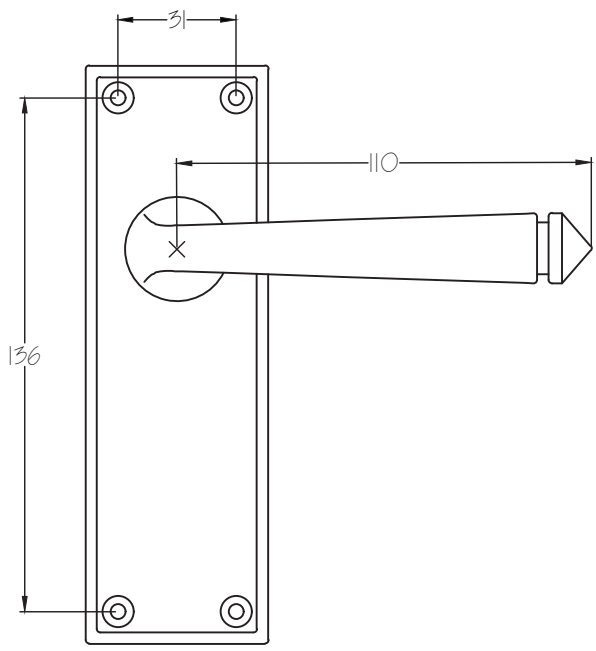

Web: www.suffolklatchcompany.co.uk
Email: info@suffolklatchcompany.co.uk
Tel: 01787 277277

Suffolk Latch Company Ltd
Unit B
Clare
Suffolk
CO10 8QP

Scale: 1:2
SKU: HANAVOI-P
Date: 07/02/2018
Drawn By: Carl Benson

Product Name: Avon Lever Latch
Material / Colour: Cast Iron, Pewter Finish
Pack Content: 2 x Handles (Opposit Hand) Mortice Bar, Matching Screws