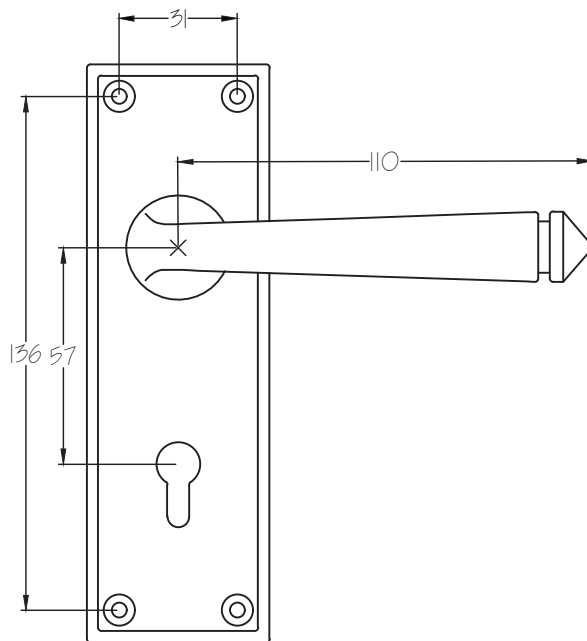

Scale: 1:2

SKU: HANAVO3-P

Date: 07/02/2018

Drawn By: Carl Benson

Product Name: Avon Lever Bathroom

Material / Colour: Cast Iron, Pewter Finish

Pack Content: 2 x Handles (Opposit Hand) Mortice Bar, Matching Screws

Suffolk Latch Company Ltd  
 Unit B  
 Clare  
 Suffolk  
 CO10 8QP

Scale: 1:2  
 SKU: HANAVOI-P  
 Date: 07/02/2018  
 Drawn By: Carl Benson

Product Name: Avon Lever Latch  
 Material / Colour: Cast Iron, Pewter Finish  
 Pack Content: 2 x Handles (Opposit Hand) Mortice Bar, Matching Screws

Scale: 1:2

SKU: HANAVO2-P

Date: 07/02/2018

Drawn By: Carl Benson

Product Name: Avon Lever Lock

Material / Colour: Cast Iron, Pewter Finish

Pack Content: 2 x Handles (Opposit Hand) Mortice Bar, Matching Screws