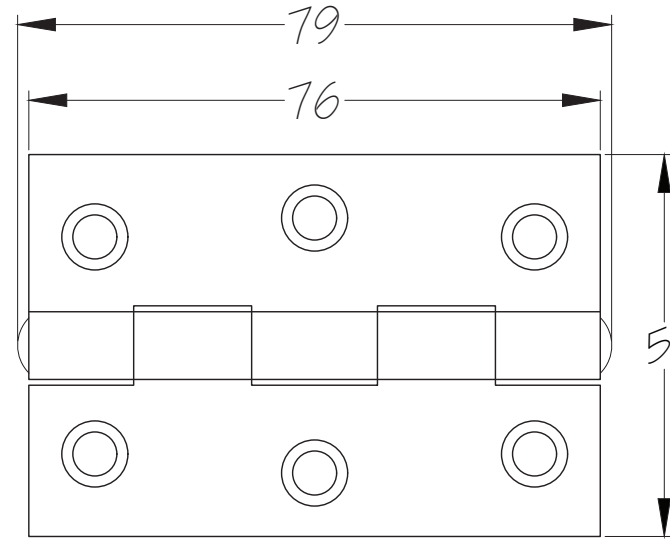

Web: www.suffolklatchcompany.co.uk
Email: info@suffolklatchcompany.co.uk
Tel: 01787 277277

Suffolk Latch Company Ltd
Unit B
Clare
Suffolk
CO10 8QP

Scale: 1:1

SKU: 2020-BZP-3

Date: 01/09/2018

Drawn By: Carl Benson

Product Name: 3 Inch Steel Butt hinge, Spun Pin, Bright Zinc Plated, Fire Rated CEI121.

Material / Colour: Steel With Bright Zinc Plate Plate.

Pack Content: 2 x Hinges 12 x Matching Screws..

Suffolk Latch Co
suffolklatchcompany.co.uk