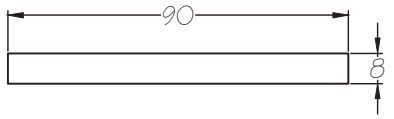

Web: www.suffolklatchcompany.co.uk
Email: info@suffolklatchcompany.co.uk
Tel: 01787 277277

Suffolk Latch Company Ltd
Unit B
Clare
Suffolk
CO10 8QP

Scale: 1:2
SKU: HANAVOI-P
Date: 07/02/2018
Drawn By: Carl Benson

Product Name: Avon Lever Latch
Material / Colour: Cast Iron, Pewter Finish
Pack Content: 2 x Handles (Opposit Hand) Mortice Bar, Matching Screws