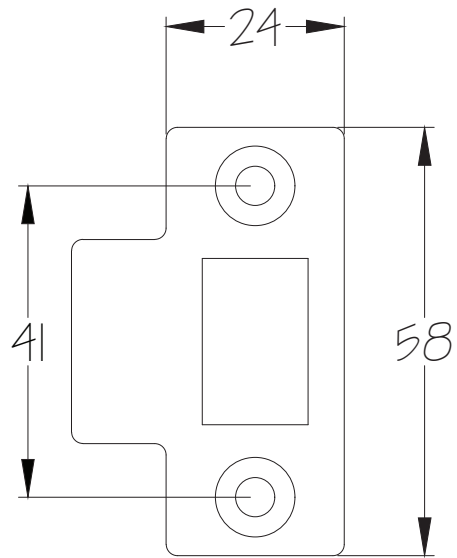

4 x Matching Screws

Web: www.suffolklatchcompany.co.uk
Email: info@suffolklatchcompany.co.uk
Tel: 01787 277277

Suffolk Latch Company Ltd
Unit B
Clare
Suffolk
CO10 8QP

Scale: 1:1

SKU: LAL0081-NP-2,5

Date: 30/08/2018

Drawn By: Carl Benson

Product Name: Bolt Through Tubular Latch 2,5 Inch Fire Rated CE1121

Material / Colour: Mild Steel with Nickel Plate Forend

Pack Content: 1 x Tubular Latch, 1 x Keeper, 4 x wood screws.

Suffolk Latch Co
suffolklatchcompany.co.uk