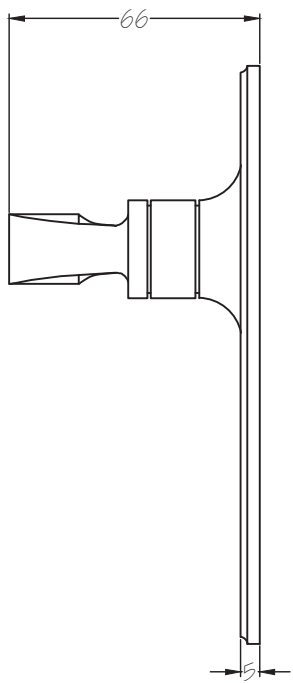

Web: www.suffolklatchcompany.co.uk
Email: info@suffolklatchcompany.co.uk
Tel: 01787 277277

Suffolk Latch Company Ltd
Unit B
Clare
Suffolk
CO10 8QP

Scale: 1:2
SKU: HANAVOI-P
Date: 07/02/2018
Drawn By: Carl Benson

Product Name: Avon Lever Latch
Material / Colour: Cast Iron, Pewter Finish
Pack Content: 2 x Handles (Opposit Hand) Mortice Bar, Matching Screws