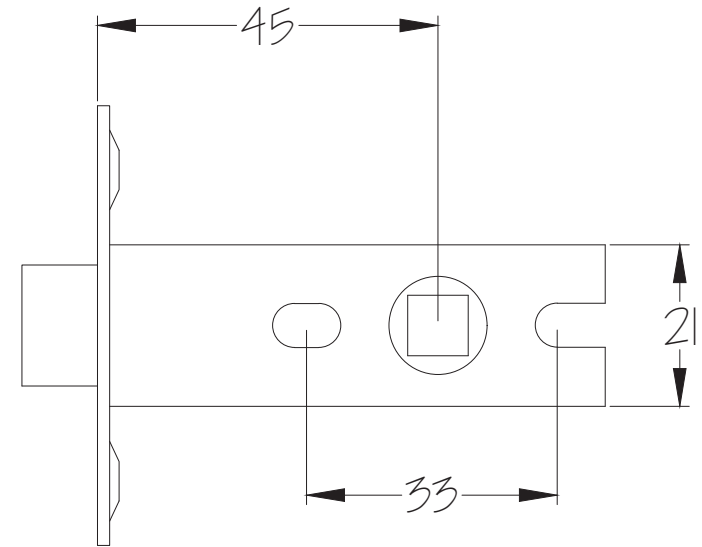

4 x Matching Screws

Web: www.suffolklatchcompany.co.uk
Email: info@suffolklatchcompany.co.uk
Tel: 01787 277277

Suffolk Latch Company Ltd
Unit B
Clare
Suffolk
CO10 8QP

Scale: 1:1

SKU: LAL0081-NP-2,5

Date: 30/08/2018

Drawn By: Carl Benson

Product Name: Bolt Through Tubular Latch 2,5 Inch Fire Rated CE1121

Material / Colour: Mild Steel with Nickel Plate Forend

Pack Content: 1 x Tubular Latch, 1 x Keeper, 4 x wood screws.

Suffolk Latch Co
suffolklatchcompany.co.uk