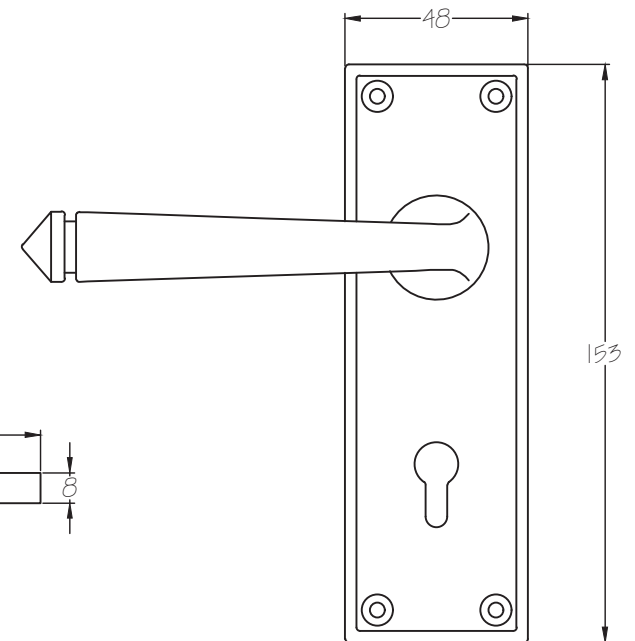

Scale: 1:2

SKU: HANAVO3-P

Date: 07/02/2018

Drawn By: Carl Benson

Product Name: Avon Lever Bathroom

Material / Colour: Cast Iron, Pewter Finish

Pack Content: 2 x Handles (Opposit Hand) Mortice Bar, Matching Screws

Suffolk Latch Company Ltd  
 Unit B  
 Clare  
 Suffolk  
 CO10 8QP

Scale: 1:2  
 SKU: HANAVOI-P  
 Date: 07/02/2018  
 Drawn By: Carl Benson

Product Name: Avon Lever Latch  
 Material / Colour: Cast Iron, Pewter Finish  
 Pack Content: 2 x Handles (Opposit Hand) Mortice Bar, Matching Screws

Scale: 1:2

SKU: HANAVO2-P

Date: 07/02/2018

Drawn By: Carl Benson

Product Name: Avon Lever Lock

Material / Colour: Cast Iron, Pewter Finish

Pack Content: 2 x Handles (Opposit Hand) Mortice Bar, Matching Screws