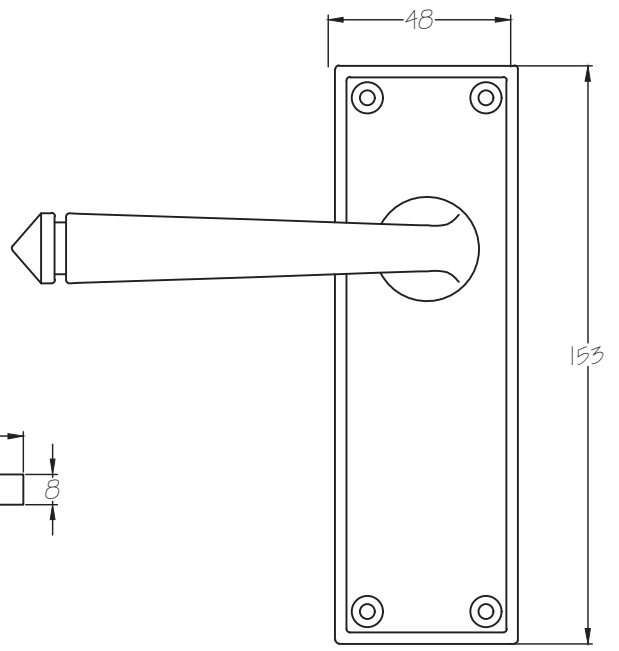

Web: www.suffolklatchcompany.co.uk
Email: info@suffolklatchcompany.co.uk
Tel: 01787 277277

Suffolk Latch Company Ltd
Unit B
Clare
Suffolk
CO10 8QP

Scale: 1:2
SKU: HANAVOI-P
Date: 07/02/2018
Drawn By: Carl Benson

Product Name: Avon Lever Latch
Material / Colour: Cast Iron, Pewter Finish
Pack Content: 2 x Handles (Opposit Hand) Mortice Bar, Matching Screws