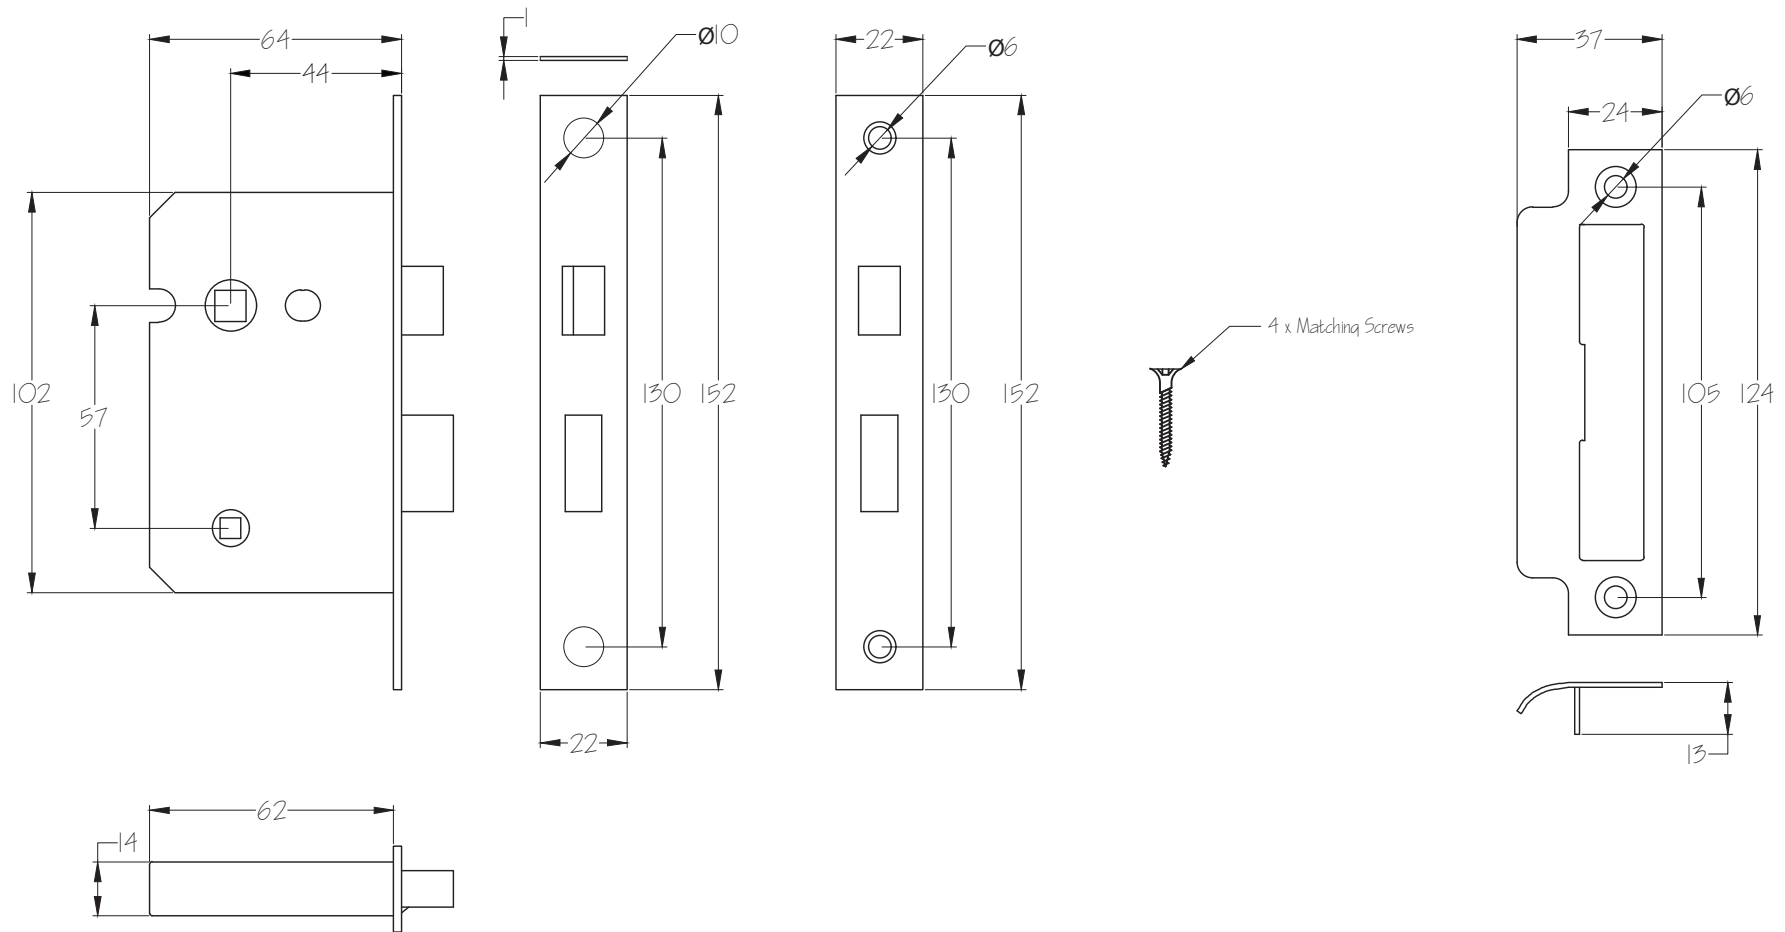

Web: www.suffolklatchcompany.co.uk
Email: info@suffolklatchcompany.co.uk
Tel: 01787 217277

Suffolk Latch Company Ltd
Unit B
Clare
Suffolk
CO10 8QD

Scale: 1:2

SKU: LAL1422-NP-2.5

Date: 29/08/2018

Drawn By: Carl Benson

Product Name: Fire Rated Bathroom Lock 2.5 Inch Fire Rated CEI121

Material / Colour: Mild Steel with Nickel Plate Forend

Pack Content: 1 x Mortice Bathroom Lock, Keeper, Seperate Forend & Matching Screws.

Suffolk Latch Co
suffolklatchcompany.co.uk