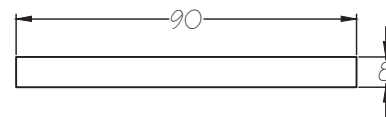

Web: www.suffolklatchcompany.co.uk
Email: info@suffolklatchcompany.co.uk
Tel: 01787 277277

Suffolk Latch Company Ltd
Unit B
Clare
Suffolk
CO10 8QP

Scale: 1:2

SKU: HANAVO2-P

Date: 07/02/2018

Drawn By: Carl Benson

Product Name: Avon Lever Lock

Material / Colour: Cast Iron, Pewter Finish

Pack Content: 2 x Handles (Opposit Hand) Mortice Bar, Matching Screws

Suffolk Latch Co
suffolklatchcompany.co.uk