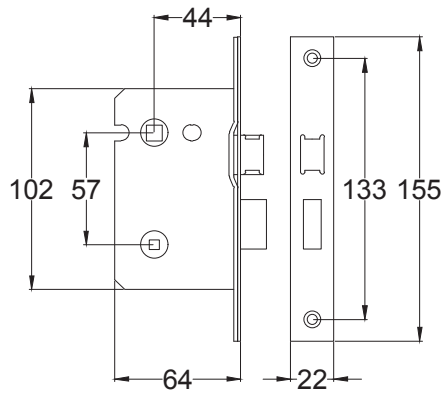

Index

1. Lever Latch Handle
2. Lever Lock Handle
3. Lever Bathroom Handle
4. Lever Euro Handle
5. Component Parts

Back to Index

Lever Latch ATL5710

Back to Index

Lever Lock ATL5700

Back to Index

Bathroom UK-ATL5730

Back to Index

Euro UK-ATL5748

Back to Index

3 Lever Sash Lock

Tubular Latch

Euro Lock Cylinder

Bathroom Sash Lock

Euro Sash Body