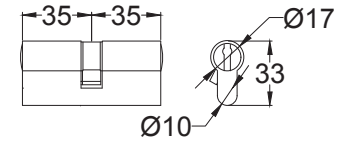

Back to Index

Euro UK-ATL5748

Back to Index

3 Lever Sash Lock

Tubular Latch

Euro Lock Cylinder

Bathroom Sash Lock

Euro Sash Body