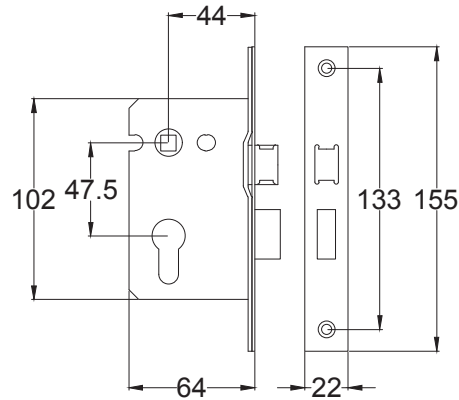

Index

1. Lever Latch Handle
2. Lever Lock Handle
3. Lever Bathroom Handle
4. Lever Euro Handle
5. Component Parts

Back to Index

Lever Latch ATL5710

Back to Index

Lever Lock ATL5700

Back to Index

Bathroom UK-ATL5730

Back to Index

Euro UK-ATL5748

Back to Index

3 Lever Sash Lock

Tubular Latch

Euro Lock Cylinder

Bathroom Sash Lock

Euro Sash Body