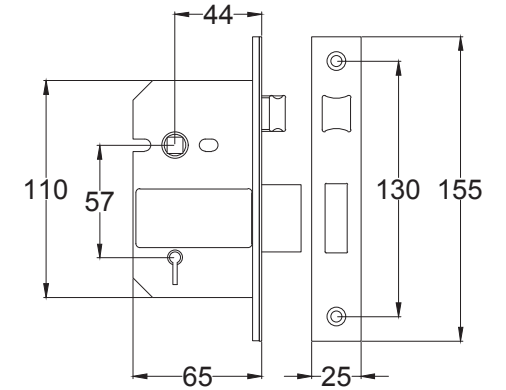

Index

1. Lever Latch Handle
2. Lever Lock Handle
3. Lever Bathroom Handle
4. Lever Euro Handle
5. Component Parts

Back to Index

Lever Latch ATL5710

Back to Index

Lever Lock ATL5700

Back to Index

Bathroom UK-ATL5730

Back to Index

Euro UK-ATL5748

Back to Index

3 Lever Sash Lock

Tubular Latch

Euro Lock Cylinder

Bathroom Sash Lock

Euro Sash Body