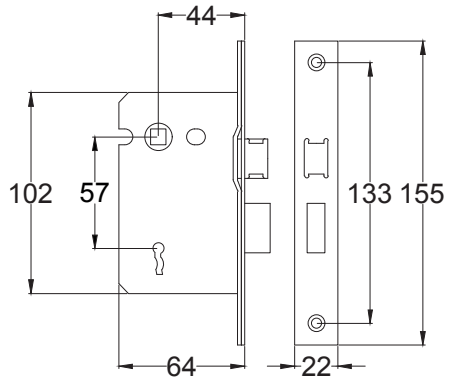

Index

1. Lever Latch Handle
2. Lever Lock Handle
3. Lever Bathroom Handle
4. Lever Euro Handle
5. Component Parts

Back to Index

Lever Latch ATL5710

Back to Index

Lever Lock ATL5700

Back to Index

Bathroom UK-ATL5730

Back to Index

Euro UK-ATL5748

Back to Index

3 Lever Sash Lock

Tubular Latch

Euro Lock Cylinder

Bathroom Sash Lock

Euro Sash Body

5 Lever Sash Lock