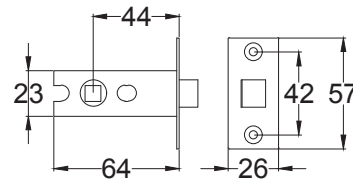

Back to Index

Euro UK-ATL5748

Back to Index

3 Lever Sash Lock

Tubular Latch

Euro Lock Cylinder

Bathroom Sash Lock

Euro Sash Body