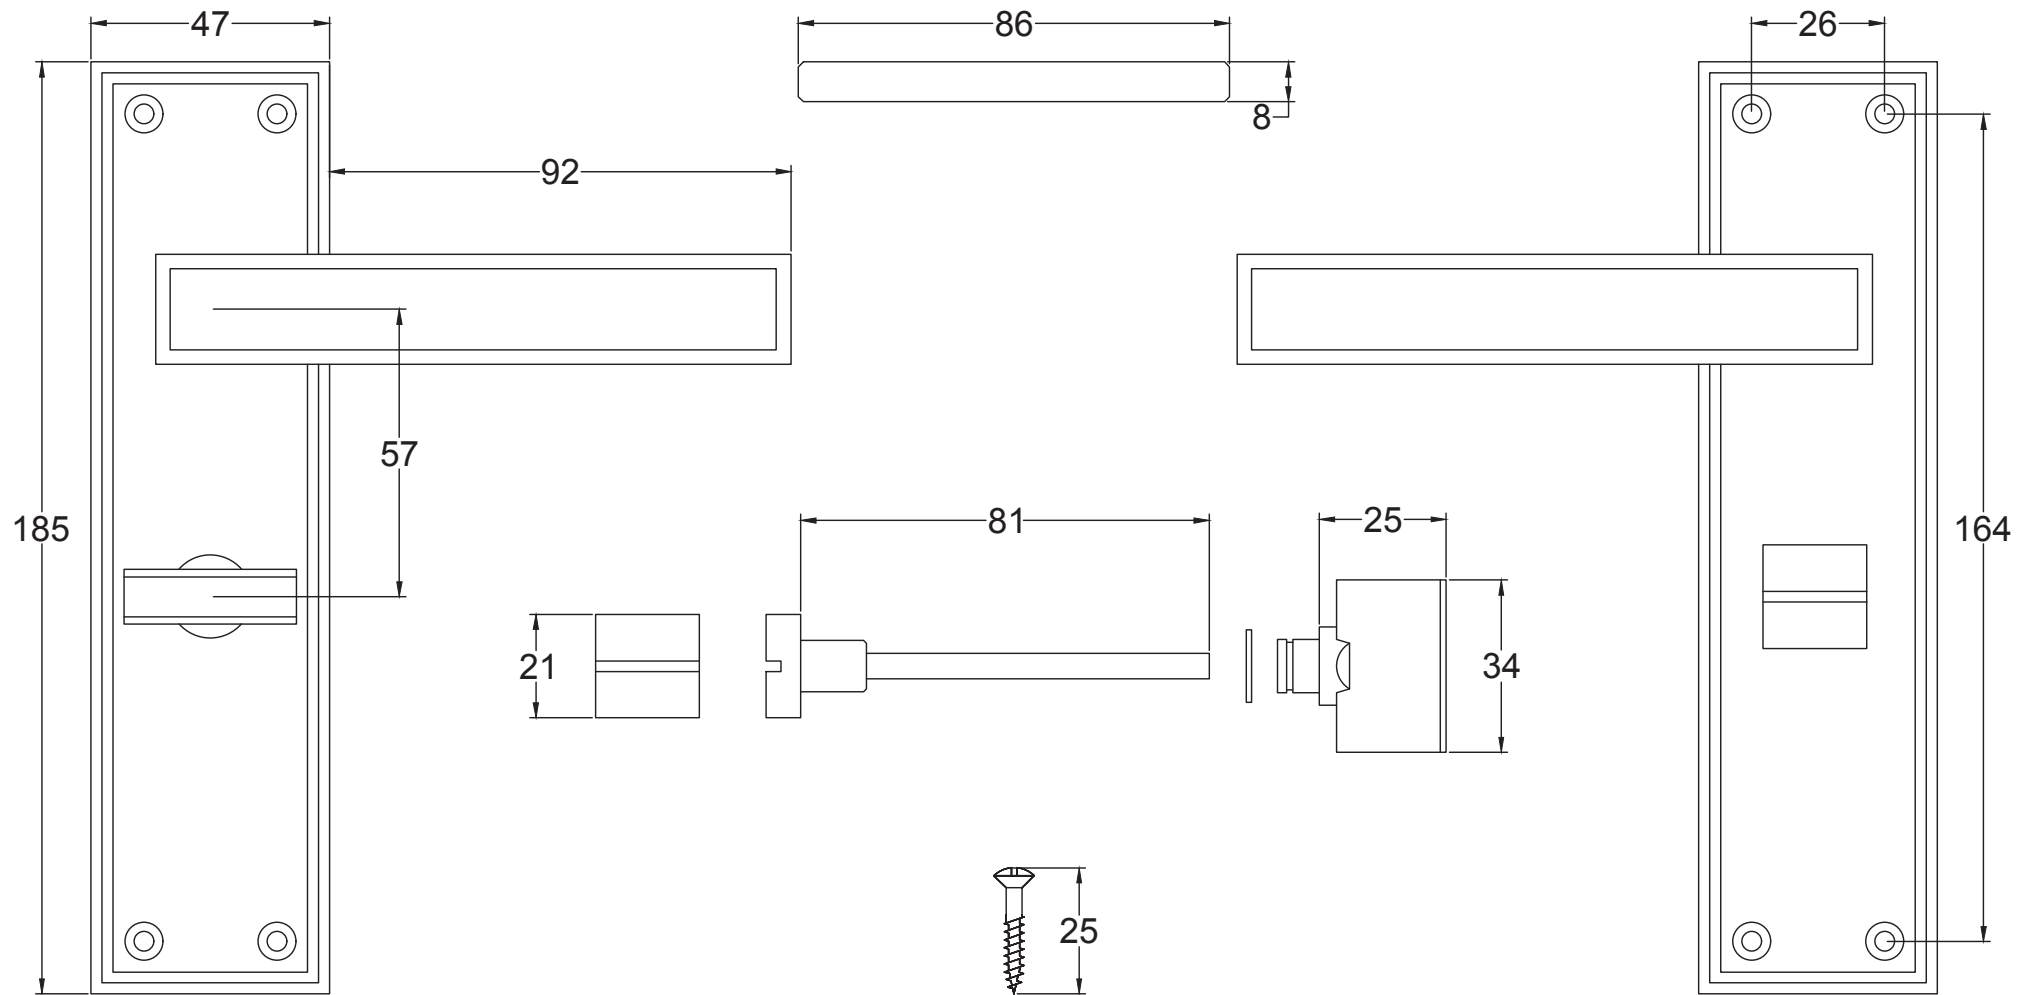

Index

1. Lever Latch Handle
2. Lever Lock Handle
3. Lever Bathroom Handle
4. Lever Euro Handle
5. Component Parts

Back to Index

Lever Latch ATL5710

Back to Index

Lever Lock ATL5700

Back to Index

Bathroom UK-ATL5730

Back to Index

Euro UK-ATL5748

Back to Index

3 Lever Sash Lock

Tubular Latch

Euro Lock Cylinder

Bathroom Sash Lock

Euro Sash Body

5 Lever Sash Lock