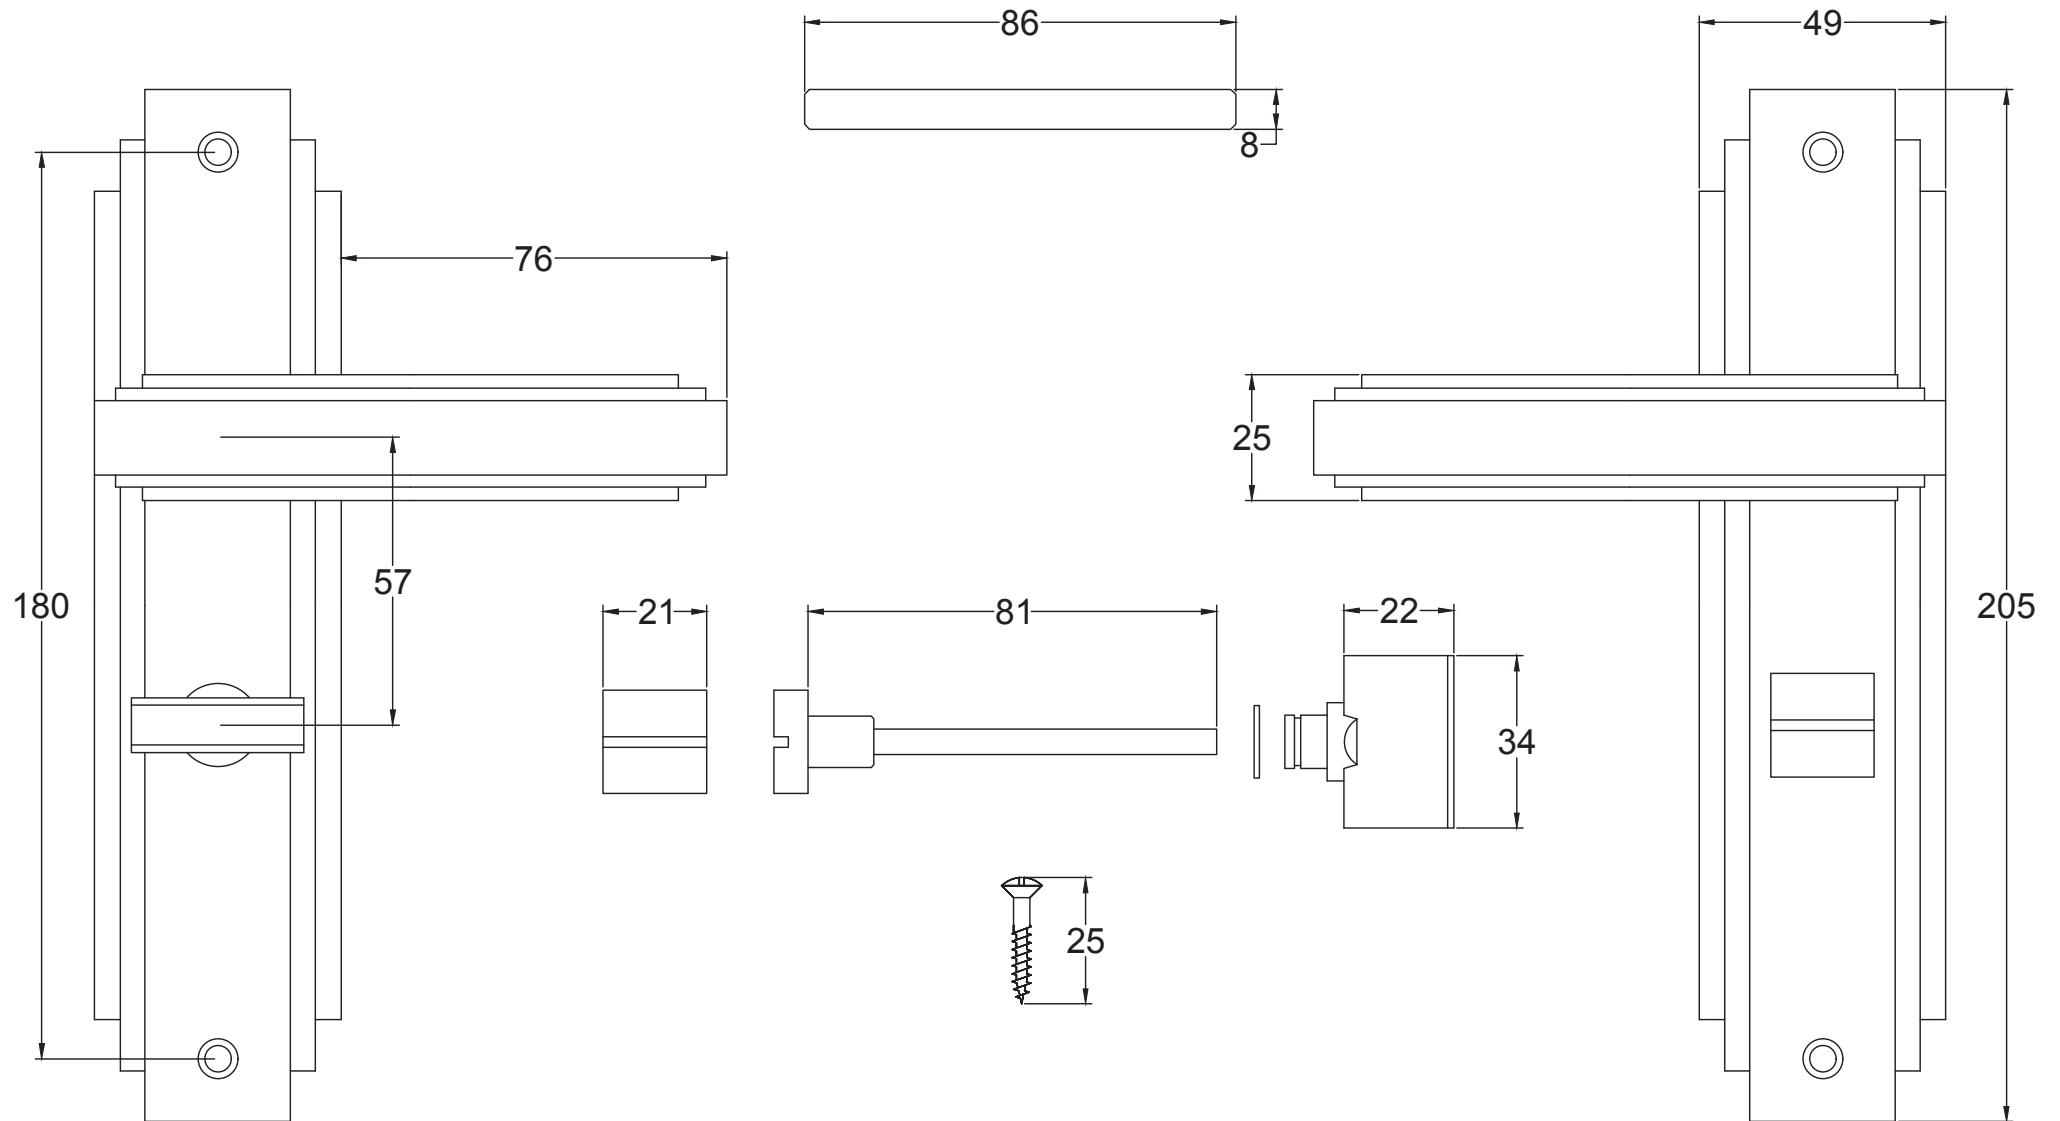

Index

1. Lever Latch Handle
2. Lever Lock Handle
3. Lever Bathroom Handle
4. Lever Euro Handle
5. Component Parts

Back to Index

Lever Latch UK-AST5910

Back to Index

Lever Lock UK-AST5900

Back to Index

Bathroom UK-AST5930

Back to Index

Euro UK-AST5948

Back to Index

3 Lever Sash Lock

Tubular Latch

Euro Lock Cylinder

Bathroom Sash Lock

Euro Sash Body

5 Lever Sash Lock