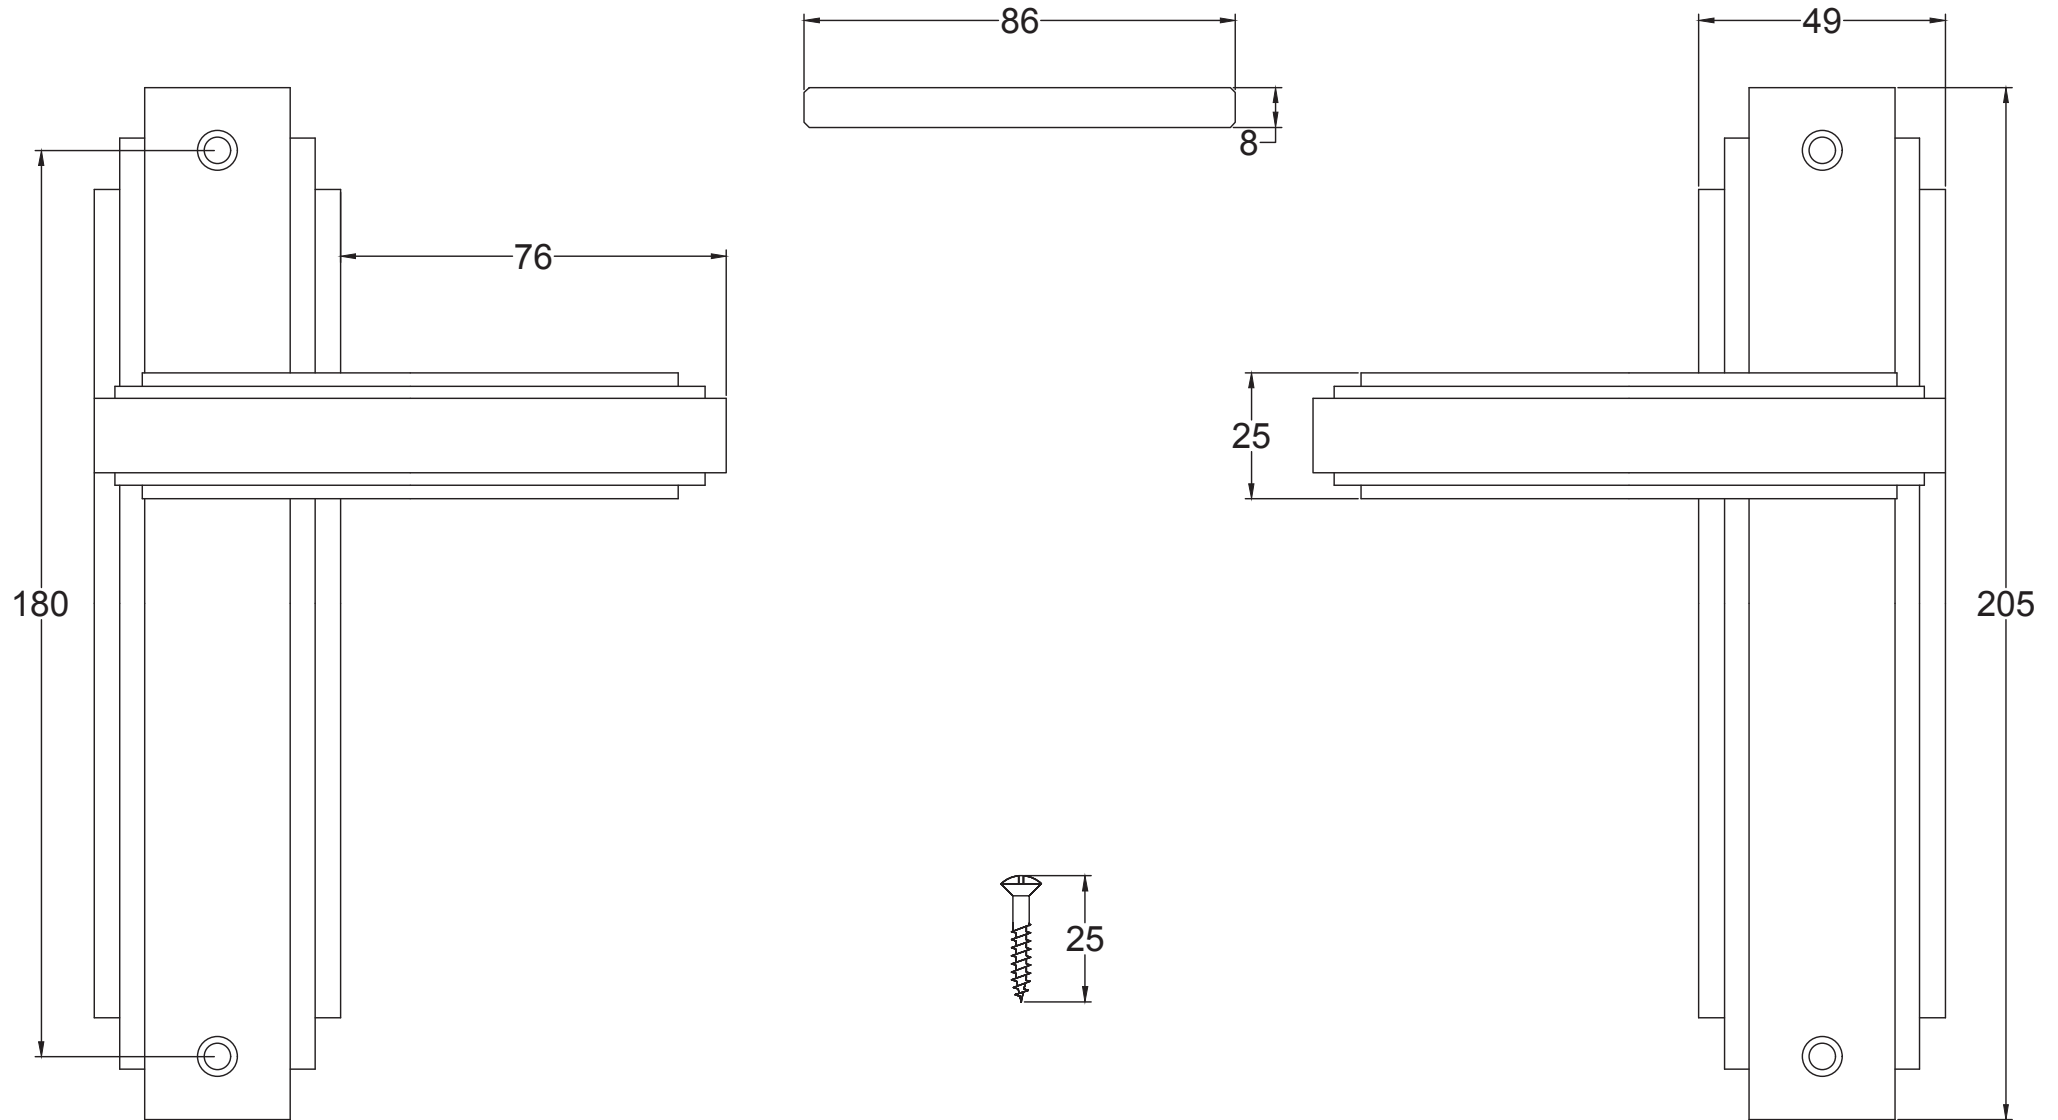

Index

1. Lever Latch Handle
2. Lever Lock Handle
3. Lever Bathroom Handle
4. Lever Euro Handle
5. Component Parts

Back to Index

Lever Latch UK-AST5910

Back to Index

Lever Lock UK-AST5900

Back to Index

Bathroom UK-AST5930

Back to Index

Euro UK-AST5948

Back to Index

3 Lever Sash Lock

Tubular Latch

Euro Lock Cylinder

Bathroom Sash Lock

Euro Sash Body

5 Lever Sash Lock