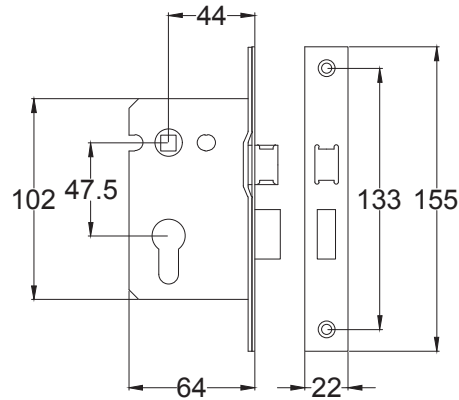

Index

1. Lever Latch Handle
2. Lever Lock Handle
3. Lever Bathroom Handle
4. Lever Euro Handle
5. Component Parts

Back to Index

Lever Latch UK-AST5910

Back to Index

Lever Lock UK-AST5900

Back to Index

Bathroom UK-AST5930

Back to Index

Euro UK-AST5948

Back to Index

3 Lever Sash Lock

Tubular Latch

Euro Lock Cylinder

Bathroom Sash Lock

Euro Sash Body