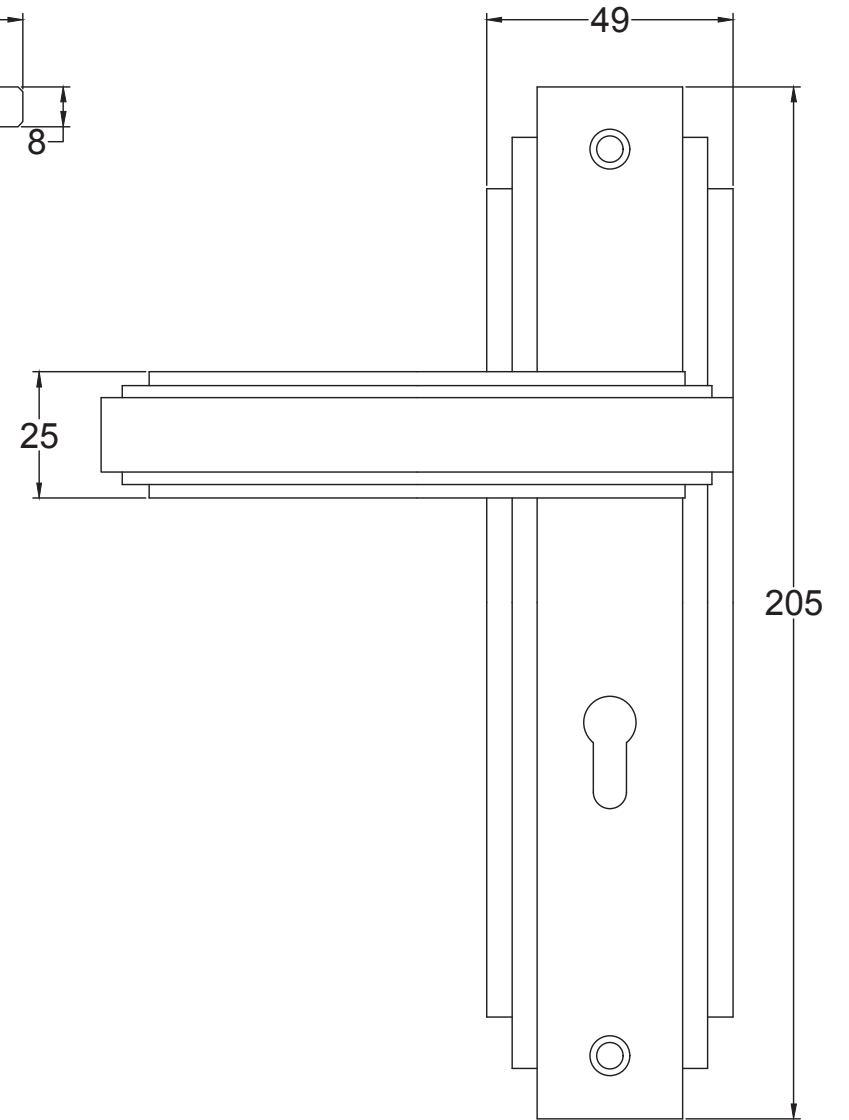

Index

1. Lever Latch Handle
2. Lever Lock Handle
3. Lever Bathroom Handle
4. Lever Euro Handle
5. Component Parts

Back to Index

Lever Latch UK-AST5910

Back to Index

Lever Lock UK-AST5900

Back to Index

Bathroom UK-AST5930

Back to Index

Euro UK-AST5948

Back to Index

3 Lever Sash Lock

Tubular Latch

Euro Lock Cylinder

Bathroom Sash Lock

Euro Sash Body

5 Lever Sash Lock