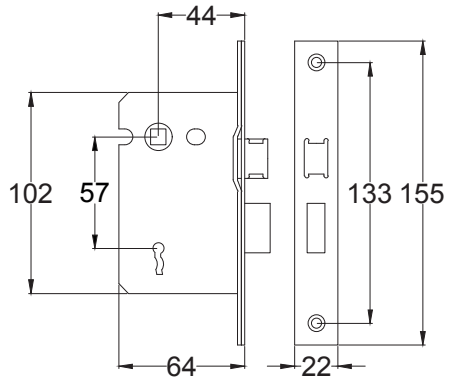

Index

1. Lever Latch Handle
2. Lever Lock Handle
3. Lever Bathroom Handle
4. Lever Euro Handle
5. Component Parts

Back to Index

Lever Latch UK-AST5910

Back to Index

Lever Lock UK-AST5900

Back to Index

Bathroom UK-AST5930

Back to Index

Euro UK-AST5948

Back to Index

3 Lever Sash Lock

Tubular Latch

Euro Lock Cylinder

Bathroom Sash Lock

Euro Sash Body

5 Lever Sash Lock