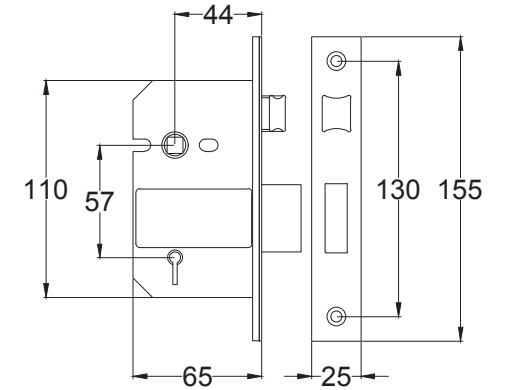

Back to Index

Euro UK-AST5948

Back to Index

3 Lever Sash Lock

Tubular Latch

Euro Lock Cylinder

Bathroom Sash Lock

Euro Sash Body