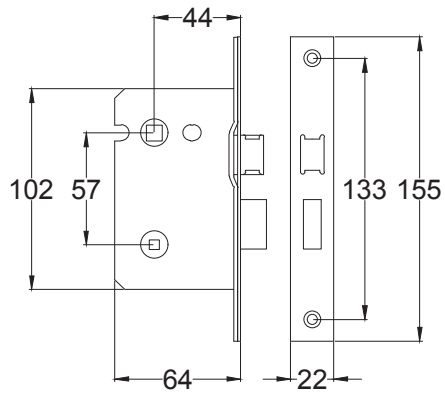

Back to Index

Euro UK-AST5948

Back to Index

3 Lever Sash Lock

Tubular Latch

Euro Lock Cylinder

Bathroom Sash Lock

Euro Sash Body