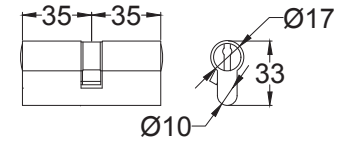

Back to Index

Euro UK-AST5948

Back to Index

3 Lever Sash Lock

Tubular Latch

Euro Lock Cylinder

Bathroom Sash Lock

Euro Sash Body