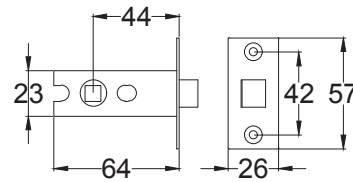

Back to Index

Euro UK-AST5948

Back to Index

3 Lever Sash Lock

Tubular Latch

Euro Lock Cylinder

Bathroom Sash Lock

Euro Sash Body