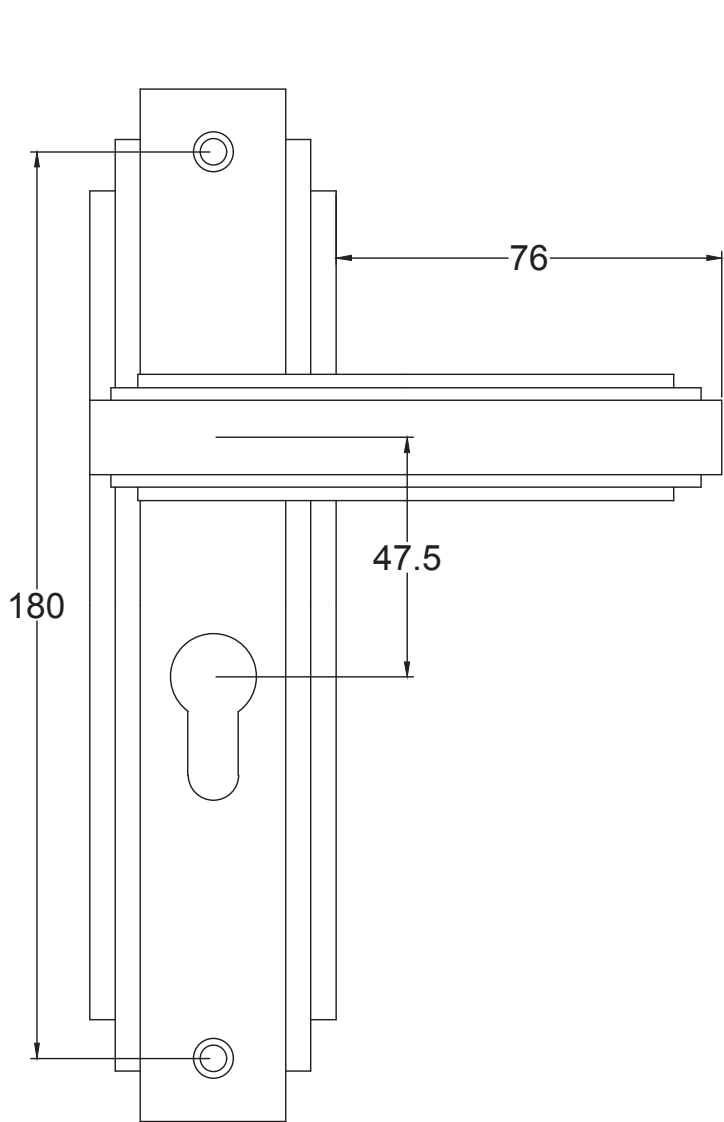

Index

1. Lever Latch Handle
2. Lever Lock Handle
3. Lever Bathroom Handle
4. Lever Euro Handle
5. Component Parts

Back to Index

Lever Latch UK-AST5910

Back to Index

Lever Lock UK-AST5900

Back to Index

Bathroom UK-AST5930

Back to Index

Euro UK-AST5948

Back to Index

3 Lever Sash Lock

Tubular Latch

Euro Lock Cylinder

Bathroom Sash Lock

Euro Sash Body

5 Lever Sash Lock