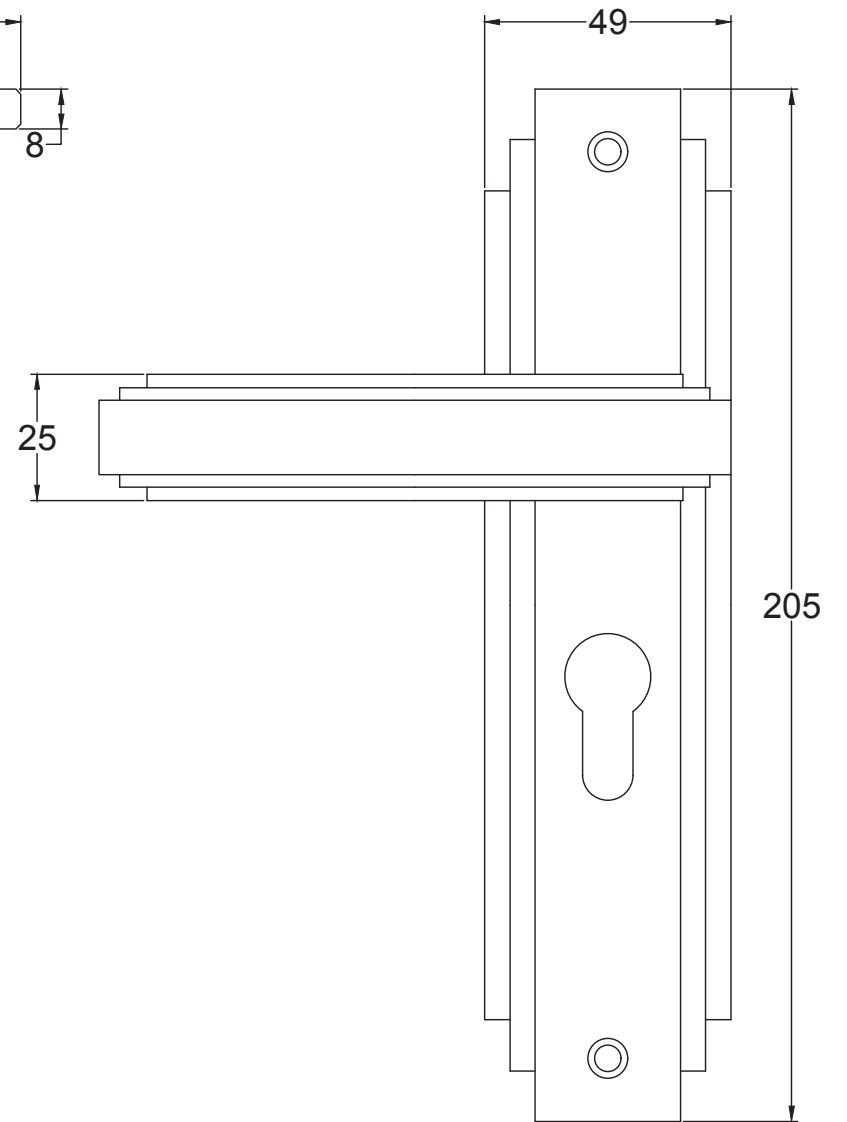

Index

1. Lever Latch Handle
2. Lever Lock Handle
3. Lever Bathroom Handle
4. Lever Euro Handle
5. Component Parts

Back to Index

Lever Latch UK-AST5910

Back to Index

Lever Lock UK-AST5900

Back to Index

Bathroom UK-AST5930

Back to Index

Euro UK-AST5948

Back to Index

3 Lever Sash Lock

Tubular Latch

Euro Lock Cylinder

Bathroom Sash Lock

Euro Sash Body

5 Lever Sash Lock