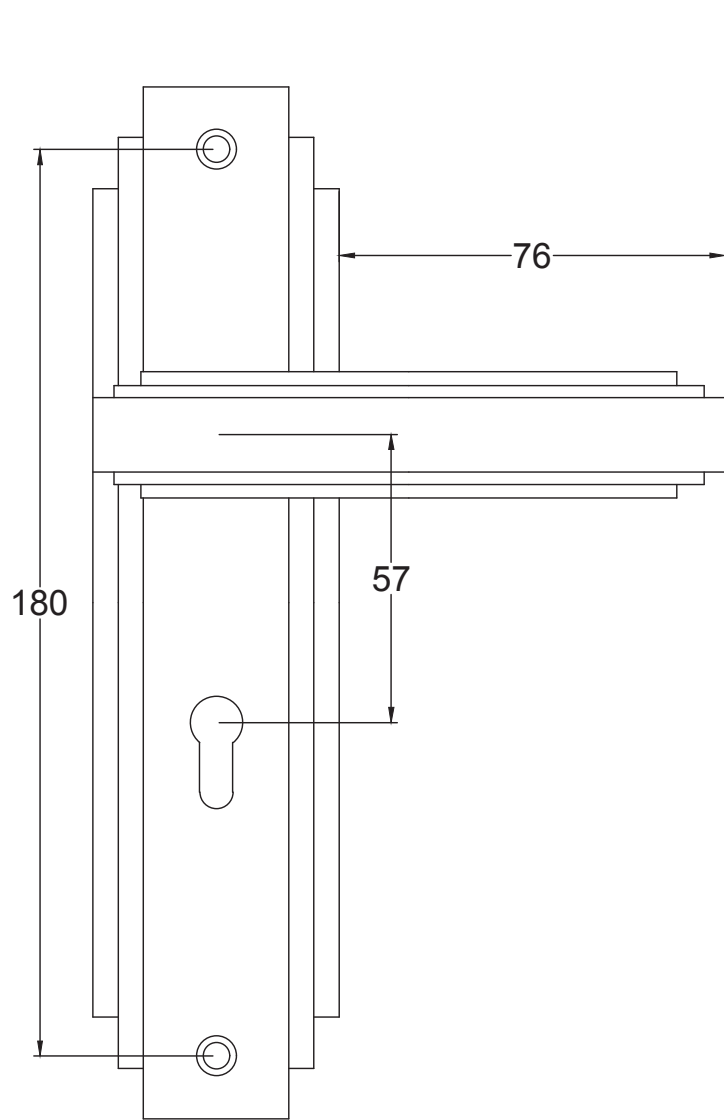

Index

1. Lever Latch Handle
2. Lever Lock Handle
3. Lever Bathroom Handle
4. Lever Euro Handle
5. Component Parts

Back to Index

Lever Latch UK-AST5910

Back to Index

Lever Lock UK-AST5900

Back to Index

Bathroom UK-AST5930

Back to Index

Euro UK-AST5948

Back to Index

3 Lever Sash Lock

Tubular Latch

Euro Lock Cylinder

Bathroom Sash Lock

Euro Sash Body

5 Lever Sash Lock