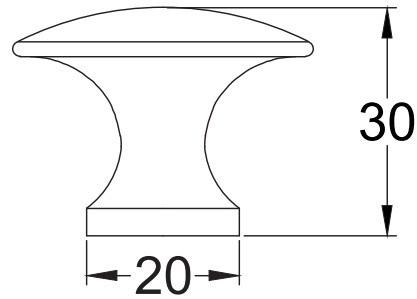

Scale: 1:1

SKU: UKS-FB300

Date: 25/10/2019

Drawn By: Carl Benson

Product Name : Ashton 30mm Cabinet Knob.

Material / Colour: Cast Iron. Flat Black.

Pack Content: 1 x Cabinet Knob, 1 x Rear Fix Screw.

**Suffolk Latch Co**  
[suffolkatchcompany.co.uk](http://suffolkatchcompany.co.uk)