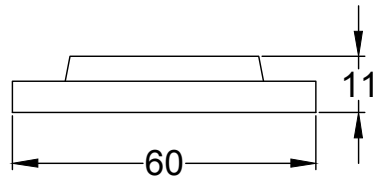

Coloured Metal Rose Option

Nylon Insert with Fixing Clamp

4 x 19mm Wood Screws

Ceramic Rose Option

UK-8010-PR