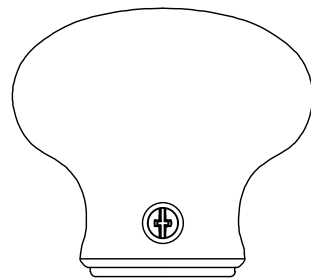

Coloured Metal Rose Option

Nylon Insert with Fixing Clamp

4 x 19mm Wood Screws

Ceramic Rose Option

UK-8010-PR