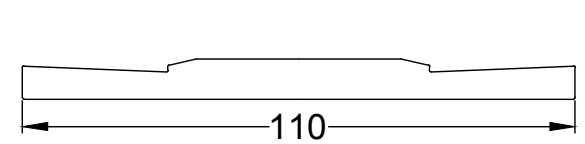

Coloured Metal Rose Option

Nylon Insert with Fixing Clamp

4 x 19mm Wood Screws

Ceramic Rose Option

UK-8010-PR