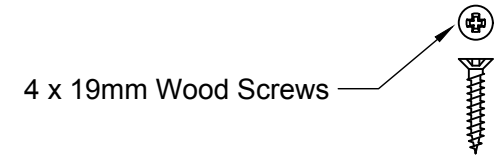

Coloured Metal Rose Option

Nylon Insert with Fixing Clamp

4 x 19mm Wood Screws

Ceramic Rose Option

UK-8010-PR