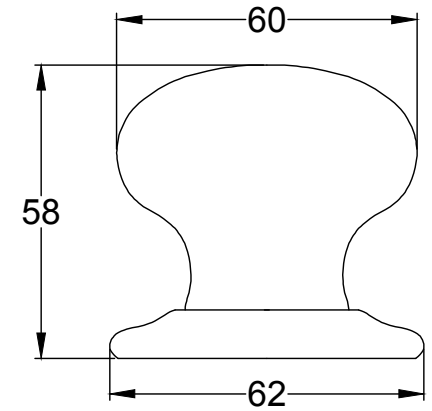

Coloured Metal Rose Option

Nylon Insert with Fixing Clamp

4 x 19mm Wood Screws

Ceramic Rose Option

UK-8010-PR