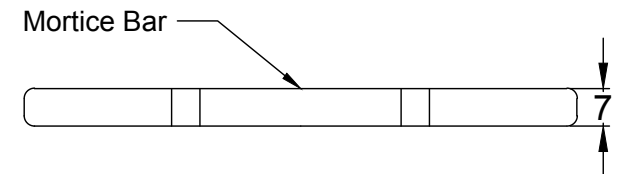

Coloured Metal Rose Option

Nylon Insert with Fixing Clamp

4 x 19mm Wood Screws

Ceramic Rose Option

UK-8010-PR