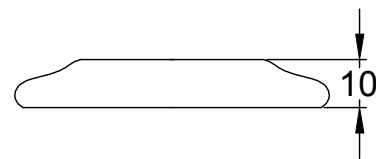

Coloured Metal Rose Option

Nylon Insert with Fixing Clamp

4 x 19mm Wood Screws

Ceramic Rose Option

UK-8010-PR