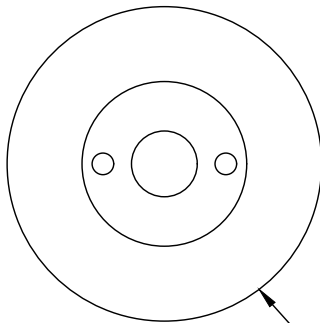

Coloured Metal Rose Option

Nylon Insert with Fixing Clamp

4 x 19mm Wood Screws

Ceramic Rose Option

UK-8010-PR