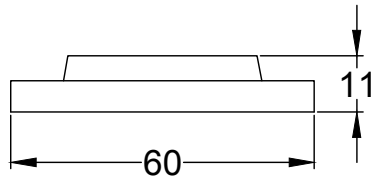

Coloured Metal Rose Option

Nylon Insert with Fixing Clamp

4 x 19mm Wood Screws

Ceramic Rose Option

Mortice Bar

UK-7010-PR