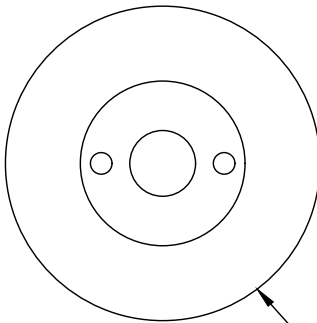

Coloured Metal Rose Option

Nylon Insert with Fixing Clamp

4 x 19mm Wood Screws

Ceramic Rose Option

Mortice Bar

UK-7010-PR