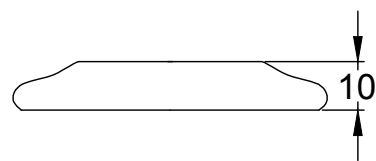

Coloured Metal Rose Option

Nylon Insert with Fixing Clamp

4 x 19mm Wood Screws

Ceramic Rose Option

Mortice Bar

UK-7010-PR