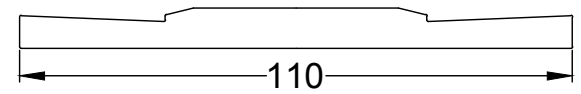

Coloured Metal Rose Option

Nylon Insert with Fixing Clamp

4 x 19mm Wood Screws

Ceramic Rose Option

Mortice Bar

UK-7010-PR