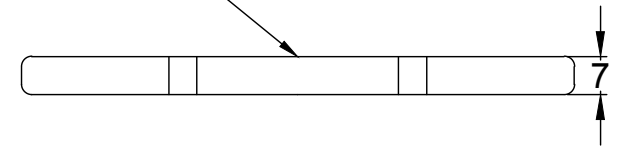

Coloured Metal Rose Option

Nylon Insert with Fixing Clamp

4 x 19mm Wood Screws

Ceramic Rose Option

Mortice Bar

UK-7010-PR