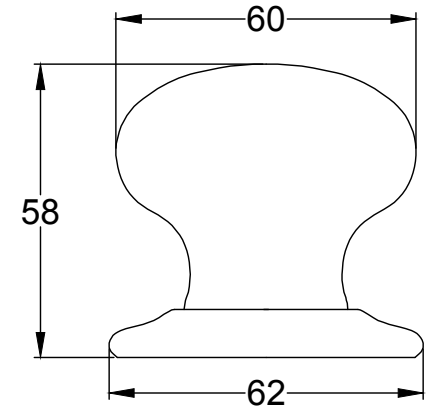

Coloured Metal Rose Option

Nylon Insert with Fixing Clamp

4 x 19mm Wood Screws

Ceramic Rose Option

Mortice Bar

UK-7010-PR