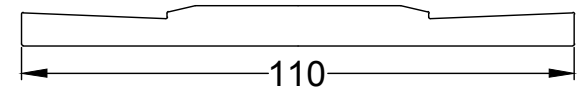

Coloured Metal Rose Option

Nylon Insert with Fixing Clamp

4 x 19mm Wood Screws

Ceramic Rose Option

Mortice Bar

UK-6010-PR