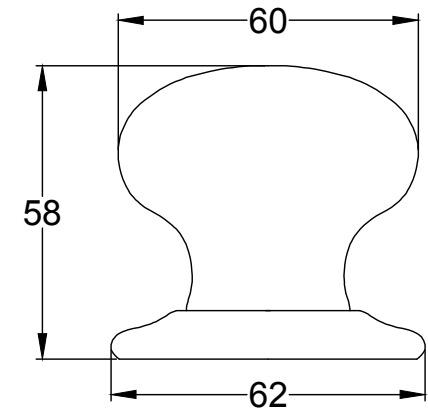

Coloured Metal Rose Option

Nylon Insert with Fixing Clamp

4 x 19mm Wood Screws

Ceramic Rose Option

Mortice Bar

UK-6010-PR