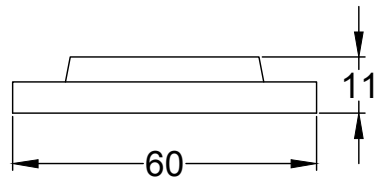

Coloured Metal Rose Option

Nylon Insert with Fixing Clamp

4 x 19mm Wood Screws

Ceramic Rose Option

Mortice Bar

UK-6010-PR