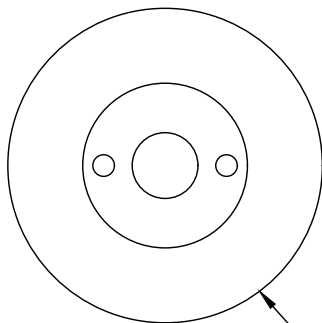

Coloured Metal Rose Option

Nylon Insert with Fixing Clamp

4 x 19mm Wood Screws

Ceramic Rose Option

Mortice Bar

UK-6010-PR