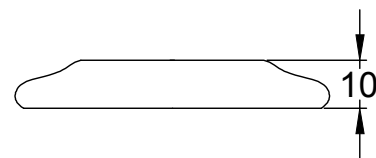

Coloured Metal Rose Option

Nylon Insert with Fixing Clamp

4 x 19mm Wood Screws

Ceramic Rose Option

Mortice Bar

UK-6010-PR