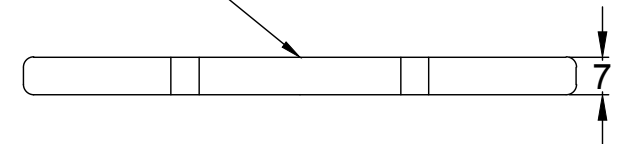

Coloured Metal Rose Option

Nylon Insert with Fixing Clamp

4 x 19mm Wood Screws

Ceramic Rose Option

Mortice Bar

UK-6010-PR