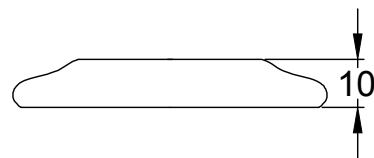

Coloured Metal Rose Option

Nylon Insert with Fixing Clamp

4 x 19mm Wood Screws

Ceramic Rose Option

Mortice Bar

UK-5010-PR