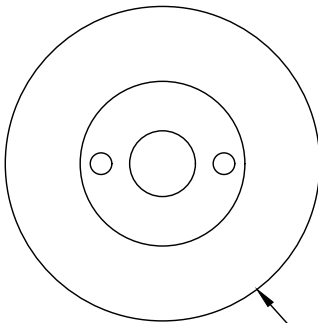

Coloured Metal Rose Option

Nylon Insert with Fixing Clamp

4 x 19mm Wood Screws

Ceramic Rose Option

Mortice Bar

UK-5010-PR