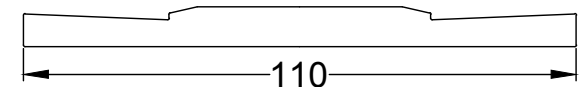

Coloured Metal Rose Option

Nylon Insert with Fixing Clamp

4 x 19mm Wood Screws

Ceramic Rose Option

Mortice Bar

UK-5010-PR