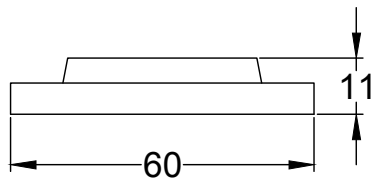

Coloured Metal Rose Option

Nylon Insert with Fixing Clamp

4 x 19mm Wood Screws

Ceramic Rose Option

Mortice Bar

UK-5010-PR