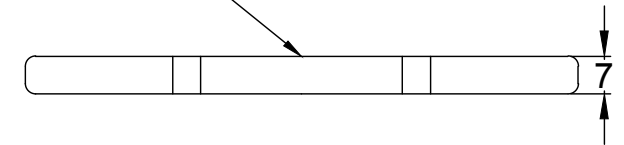

Coloured Metal Rose Option

Nylon Insert with Fixing Clamp

4 x 19mm Wood Screws

Ceramic Rose Option

Mortice Bar

UK-5010-PR