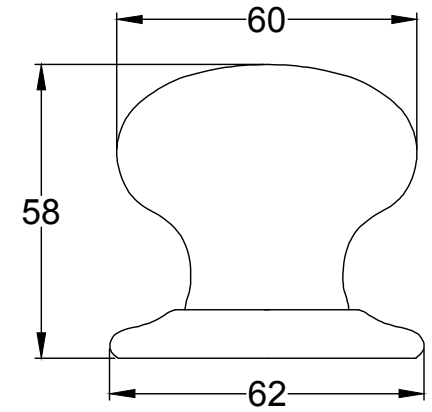

Coloured Metal Rose Option

Nylon Insert with Fixing Clamp

4 x 19mm Wood Screws

Ceramic Rose Option

Mortice Bar

UK-5010-PR