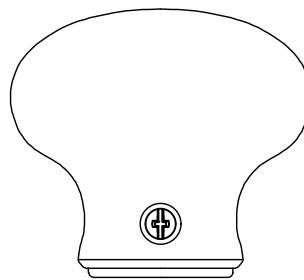

Coloured Metal Rose Option

Nylon Insert with Fixing Clamp

4 x 19mm Wood Screws

Ceramic Rose Option

Mortice Bar

UK-5010-PR