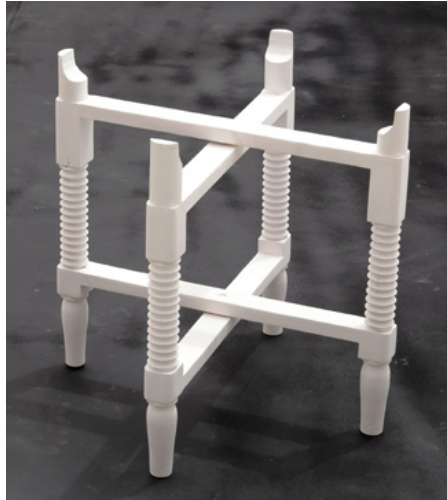

TRAY BASE CLASSIQUE D90W
Ø 90 x H 45 cm, 6 legs, white,
suitable for tray Ø 95 cm

TRAY BASE CLASSIQUE D100N
Ø 100 x H 45 cm, 6 legs, ebony stained,
suitable for tray Ø 105 cm

TRAY BASE CLASSIQUE D100W
Ø 100 x H 45 cm, 6 legs, white,
suitable for tray Ø 105 cm

Unit: 1 piece

Unit: 1 piece

TRAY BASES

RIFFEL

WOODEN FOLDING BASE
With 4 legs.
Massive wood.
White or ebony stained.

MORA

WOODEN FOLDING BASE
With 4 legs.
Massive wood.
Painted black.

TRAY BASE RIFFEL D45RW

Ø 45 x H 45 cm, white, Unit: 1 piece
suitable for tray Ø 50 cm

TRAY BASE RIFFEL D45RN

Ø 45 x H 45 cm, ebony, Unit: 1 piece
suitable for tray Ø 50 cm

TRAY BASE RIFFEL D50RW

Ø 50 x H 45 cm, white, Unit: 1 piece
suitable for tray Ø 55 cm

TRAY BASE RIFFEL D50RN

Ø 50 x H 45 cm, ebony, Unit: 1 piece
suitable for tray Ø 55 cm

TRAY BASE RIFFEL D55RW

Ø 55 x H 45 cm, white, Unit: 1 piece
suitable for tray Ø 60 cm

TRAY BASE RIFFEL D55RN

Ø 55 x H 45 cm, ebony, Unit: 1 piece
suitable for tray Ø 60 cm