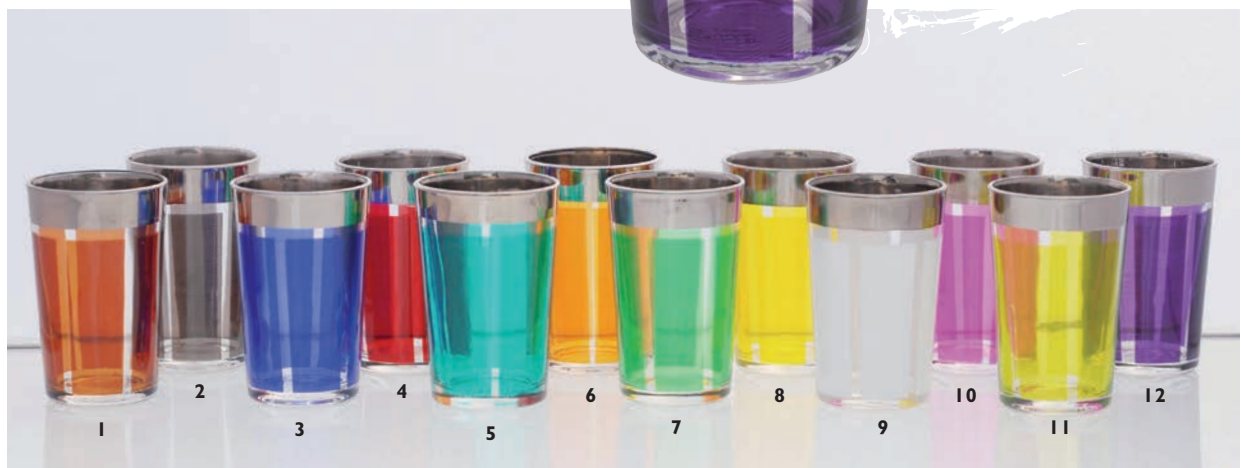

PUNTO GOLD

Colored glass with gold pattern.
All colors are food safe.
Ø 6,0 cm x H 9,5 cm;
Unit: 12 pcs/color

1. TEA GLASS PUNTO GOLD SMOKE
2. TEA GLASS PUNTO GOLD IRIS
3. TEA GLASS PUNTO GOLD AMBER
4. TEA GLASS PUNTO GOLD COGNAC
5. TEA GLASS PUNTO GOLD RED
6. TEA GLASS PUNTO GOLD BORDEAUX
7. TEA GLASS PUNTO GOLD ROYAL BLUE
8. TEA GLASS PUNTO GOLD GREEN
9. TEA GLASS PUNTO GOLD VIOLET

ASSIF

Colored glass with gold pattern.
All colors are food safe.
Ø 6,0 cm x H 9,5 cm;
Unit: 12 pcs/color

1. TEA GLASS ASSIF PINK
2. TEA GLASS ASSIF GRASS GREEN
3. TEA GLASS ASSIF RED
4. TEA GLASS ASSIF ORANGE
5. TEA GLASS ASSIF LIGHT GREEN
6. TEA GLASS ASSIF YELLOW
7. TEA GLASS ASSIF COGNAC
8. TEA GLASS ASSIF AMBER
9. TEA GLASS ASSIF ROYAL BLUE
10. TEA GLASS ASSIF SMOKE
11. TEA GLASS ASSIF VIOLET
12. TEA GLASS ASSIF AQUA

PLATINE

VERTICAL

Silver printed glass.
All colors are food safe.
Available in 12 colors.
Ø 6,0 cm x H 9,5 cm;
Unit: 12 pcs/color

1. TEA GLASS PLATINE AMBER
2. TEA GLASS PLATINE SMOKE
3. TEA GLASS PLATINE ROYAL BLUE
4. TEA GLASS PLATINE RED
5. TEA GLASS PLATINE AQUA
6. TEA GLASS PLATINE ORANGE
7. TEA GLASS PLATINE GRASS GREEN
8. TEA GLASS PLATINE YELLOW
9. TEA GLASS PLATINE WHITE
10. TEA GLASS PLATINE PINK
11. TEA GLASS PLATINE LIGHT GREEN
12. TEA GLASS PLATINE VIOLET