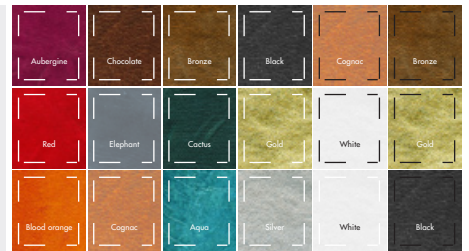

ROUND SEATER KIATA H60

Ø : 60 cm x H 35 cm
Unit: 1 piece

ROUND SEATER KIATA N60

Ø : 60 cm x H 20 cm
Unit: 1 piece