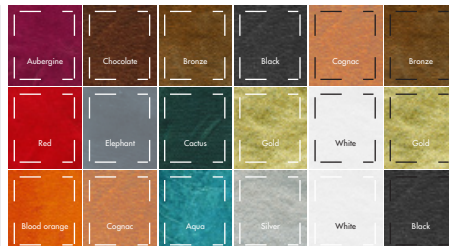

OTTOMAN 3 SEATER-SET KIATA

With two back cushions
Seater: L 200 x W 80 x H 35 cm
Cushion: L 110 x H 60 cm
Unit: 1 set / 3 pcs