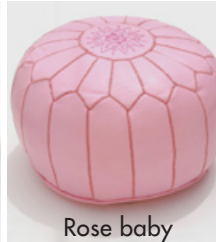

### ROUND POUF TASSIRA

Hand sewed and stiched.

Available in 3 sizes,  
23 colors.

Genuine goats leather.

Filled with PU foam & textilstuffing.

Rose ballerina

Powder

Rose baby

Lilac

Pink

Orange

Red

Bordeaux

Light blue

Aqua

Ocean