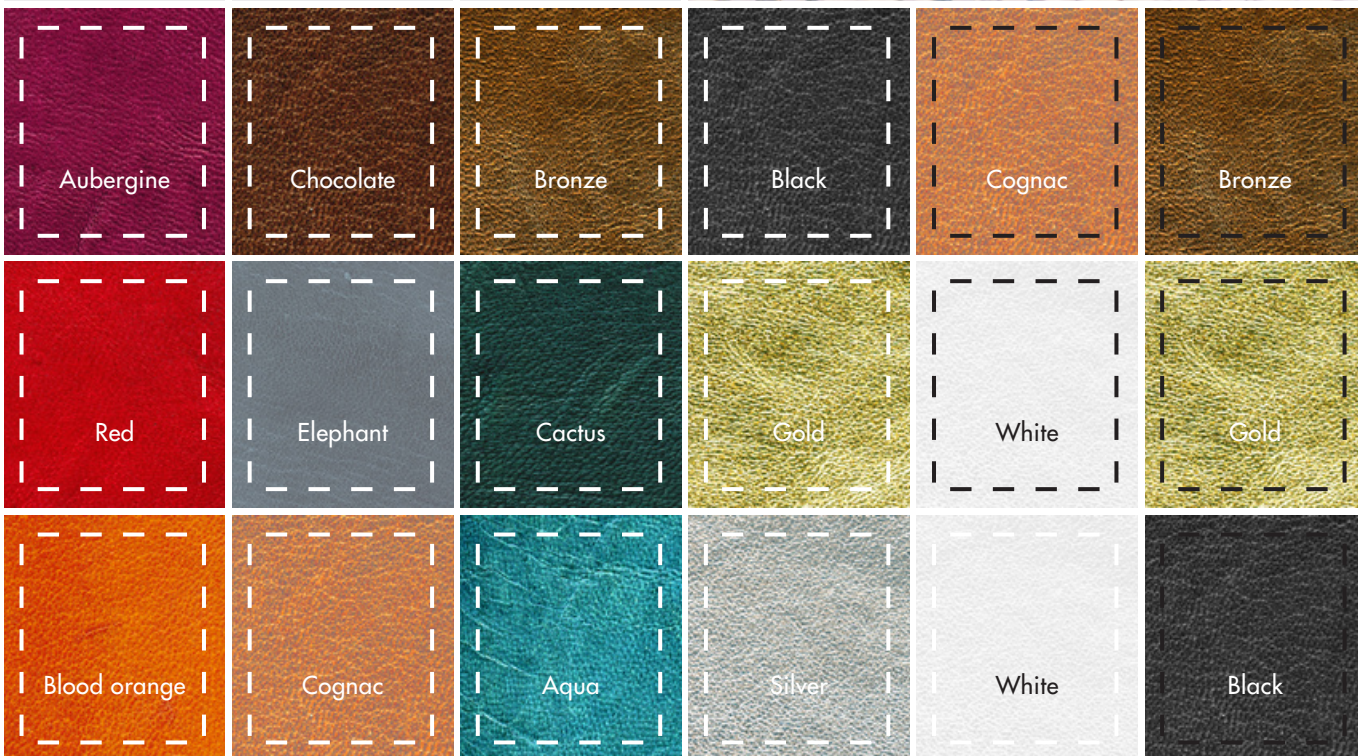

## COLLECTION KIATA

With piped seams & hand stitching.  
 Sticking garn white or black.  
 Genuine goats leather vegetable  
 tanning.  
 Filled with „PU“ foam & textilstuffing.

### SQUARE SEATER-SET KIATA

With piped seams & hand stitching.  
 With back cushion or seater only.  
 Available in 12 colors and 2 heights.  
 Sticking garn white or black.  
 Genuine goats leather vegetable tanning.  
 Filled with „PU“ foam & textilstuffing.

### LEATHER SEATER KIATA

With piped seams & hand stitching.  
Available in 12 colors and 2 sizes.  
Stitching garn white or black.  
Genuine goats leather vegetable tanning.  
Filled with „PU“ foam & textilstuffing.

### OTTOMAN 3 SEATER KIATA

With piped seams & hand stitching.  
With back cushion or seater only.  
Available in 12 colors.  
Stitching garn white or black.  
Genuine goats leather vegetable tanning.  
Filled with „PU“ foam & textilstuffing.