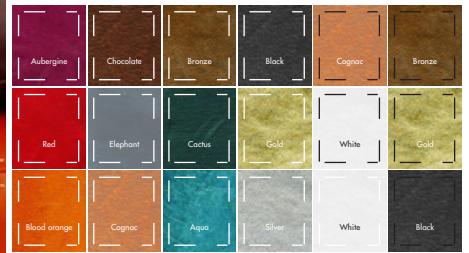

### LEATHER SEATER KIATA

With piped seams & hand stitching.  
Available in 12 colors and 2 sizes.  
Stitching garn white or black.  
Genuine goats leather vegetable tanning.  
Filled with „PU“ foam & textilstuffing.