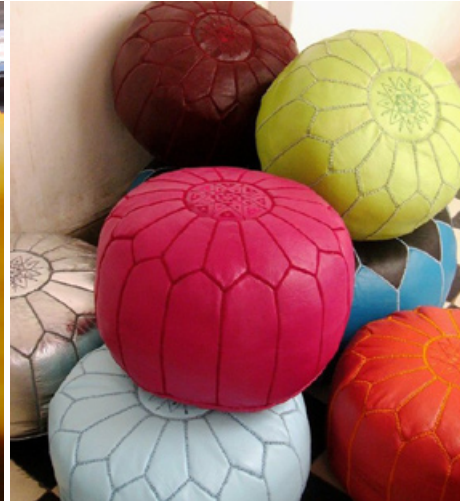

### TASSIRA

ROUND POUF TASSIRA

Hand sewed and stiched.

Available in 3 sizes,  
23 colors.

Genuine goats leather.

Filled with PU foam & textilstuffing.