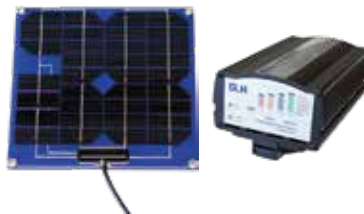

CHOOSE YOUR BATTERY MAXIMIZER KIT

Each kit is assembled to fit your demand from your equipment!

OCCASIONAL USER
(1-2 Days/Week)

2 Watt
Solar Panel

1.5 Amp
Panel Mount Charger

-

REGULAR USER
(3-4 Days/Week)

5 Watt
Solar Panel

8 Amp
Panel Mount Charger

-

HEAVY/INDUSTRIAL USER
(6-7 Days/Week)