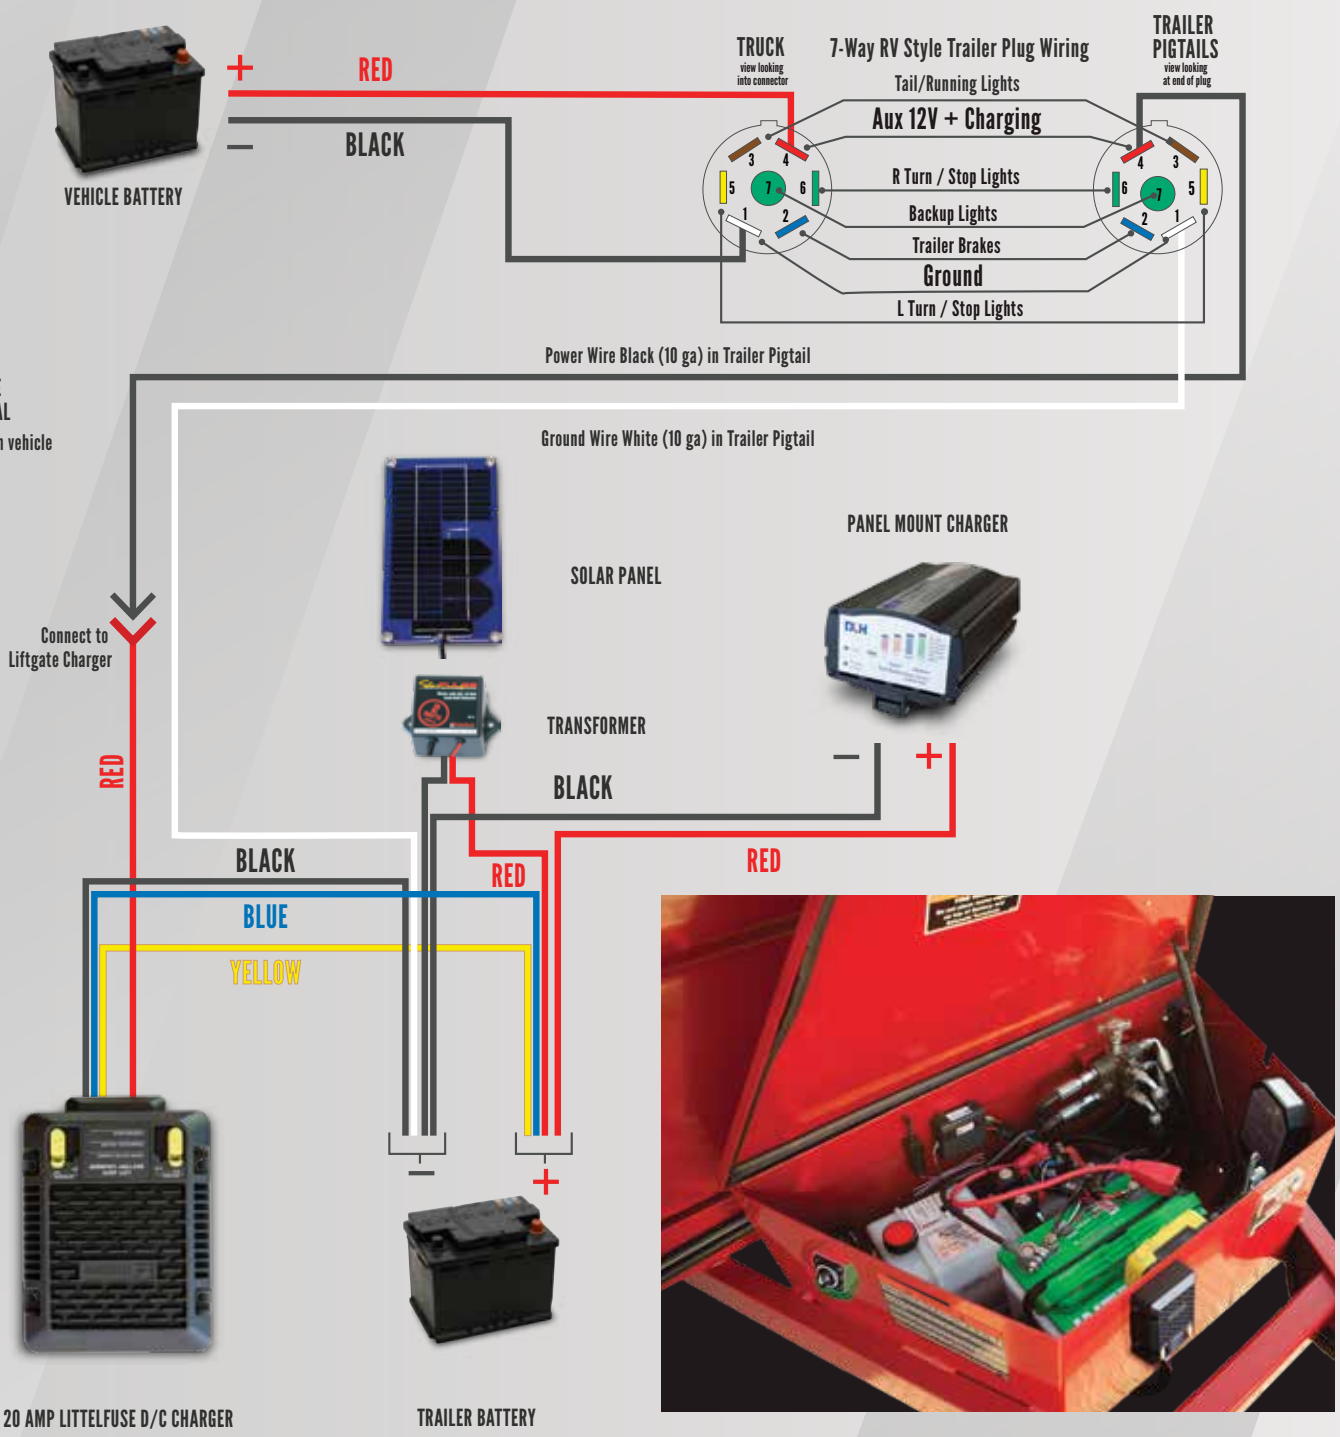

STANDARD BATTERY CIRCUIT SETUP

PM_Brochure_BatteryMaximizerKits_10152018

VISIT OR CALL TO LEARN MORE

Website www.primarymover.com | Sales and Support 985-888-6554 | Troubleshooting 985-373-0898