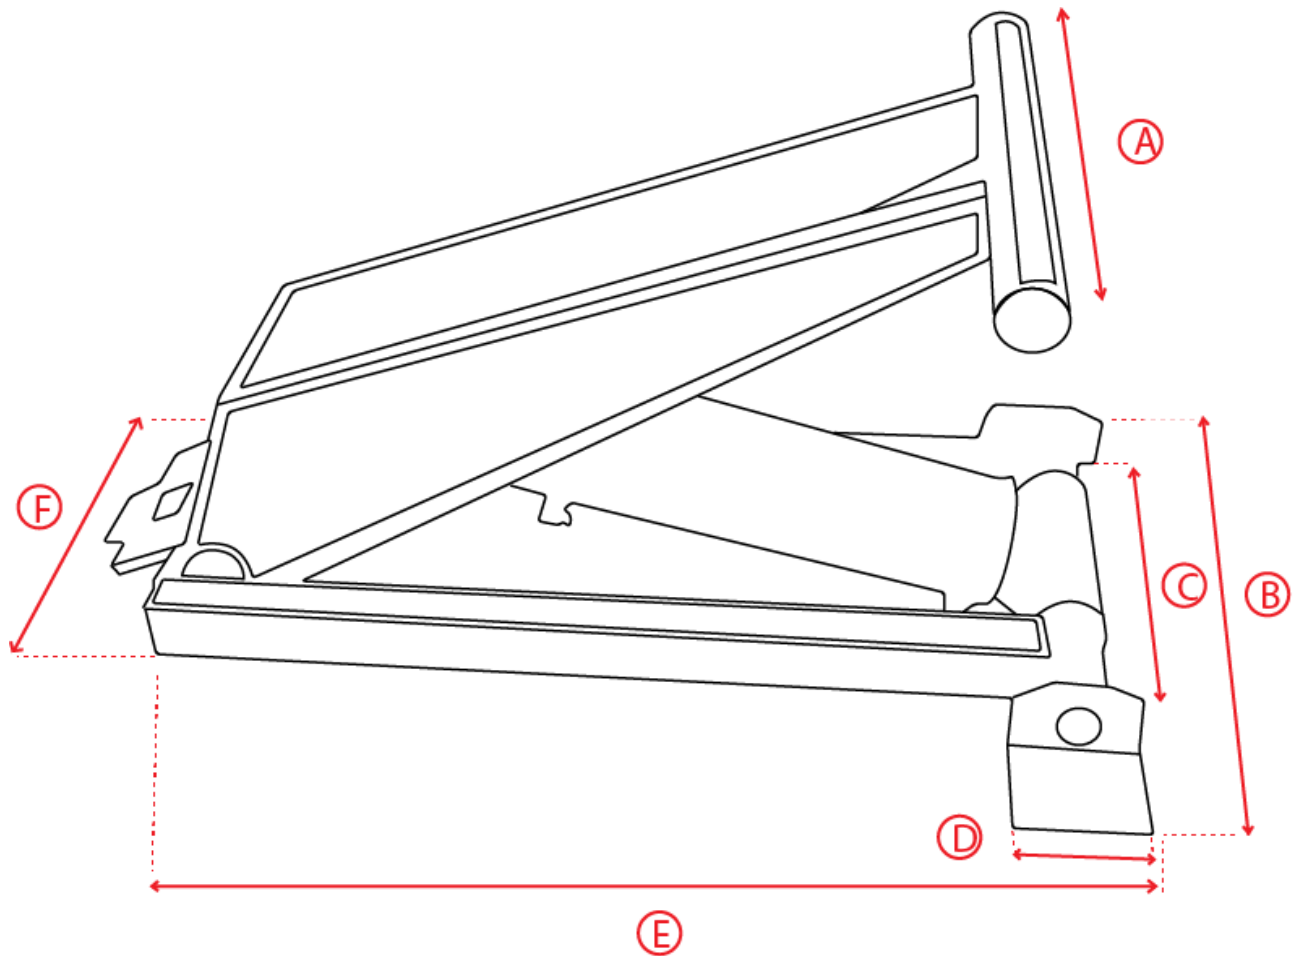

616
Model

POWER HOISTS

A	24.00
B	28.63
C	19.00
D	5.00
E	39
F	18
G	12.00

CLOSED HOIST

620
Model

POWER HOISTS

A	24.00
B	37.50
C	25.00
D	9.75
E	50.25
F	22.00
G	11.50

CLOSED HOIST

621
Model

POWER HOISTS

A	24.00
B	28.63
C	19
D	5.00
E	47.00
F	18.00
G	14.50

CLOSED HOIST

625
Model

POWER HOISTS

A	24.00
B	37.50
C	25.00
D	9.75
E	57.13
F	23.00
G	14.00

CLOSED HOIST

630
Model

POWER HOISTS

A	24.00
B	37.50
C	25.00
D	9.75
E	65.75
F	22.50
G	14.50

CLOSED HOIST