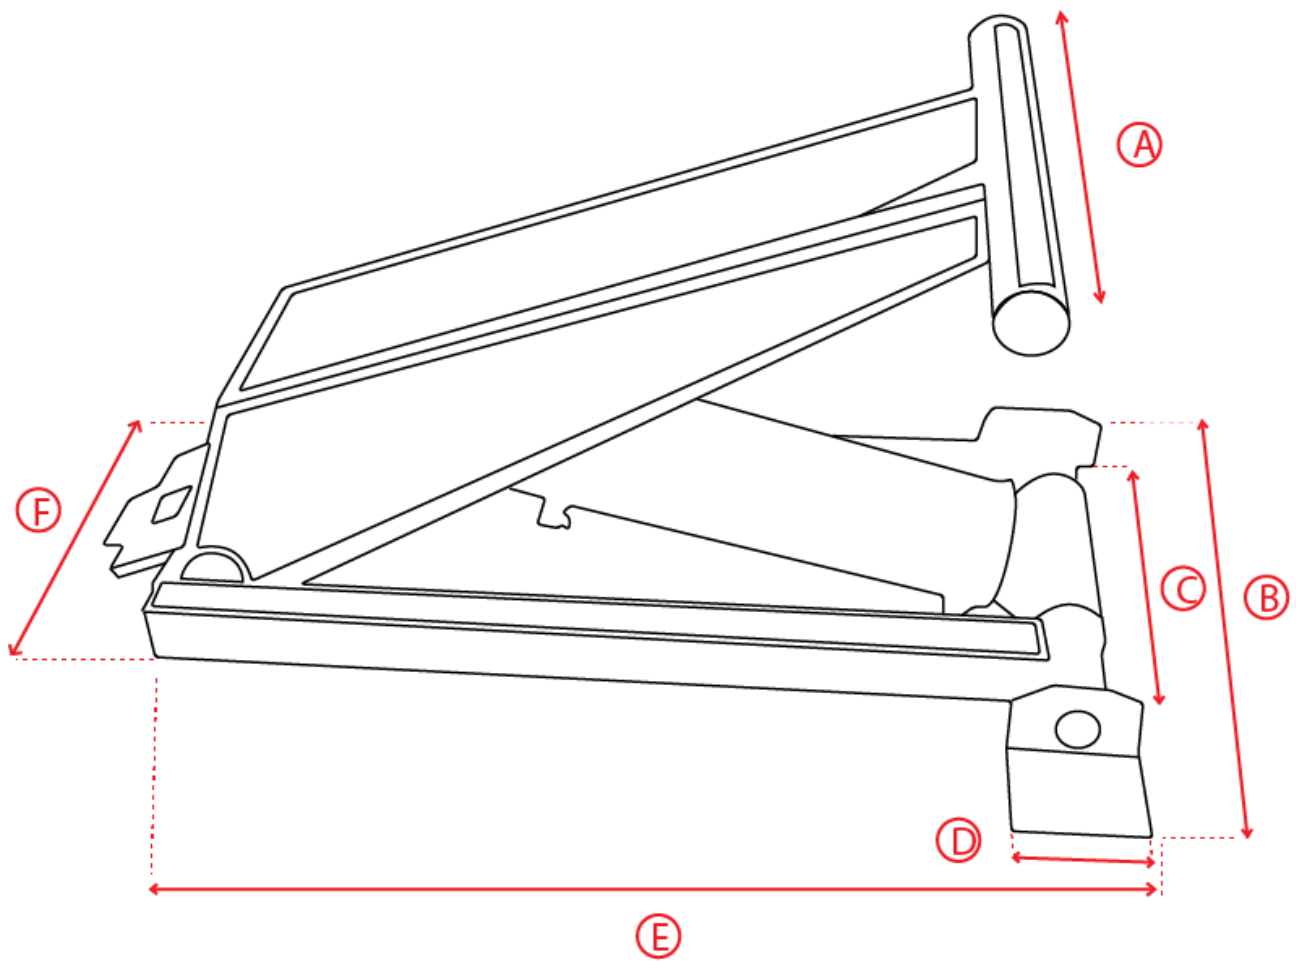

310
Model

POWER HOISTS

A	24.00
B	26.63
C	19.63
D	4.00
E	28.50
F	14.25
G	5.00

CLOSED HOIST

416
Model

POWER HOISTS

A	24.00
B	29.00
C	19.50
D	5.00
E	39.50
F	15.25
G	9.00

CLOSED HOIST

516
Model

POWER HOISTS

A	24.00
B	28.50
C	19.50
D	5.00
E	39.25
F	16.25
G	10.00

CLOSED HOIST

520
Model

POWER HOISTS

A	24.00
B	28.25
C	19.25
D	5.00
E	47.63
F	16.25
G	11.75

CLOSED HOIST

616
Model

POWER HOISTS

A	24.00
B	28.63
C	19.00
D	5.00
E	39
F	18
G	12.00

CLOSED HOIST

620
Model

POWER HOISTS

A	24.00
B	37.50
C	25.00
D	9.75
E	50.25
F	22.00
G	11.50

CLOSED HOIST

630
Model

POWER HOISTS

A	24.00
B	37.50
C	25.00
D	9.75
E	65.75
F	22.50
G	14.50

CLOSED HOIST