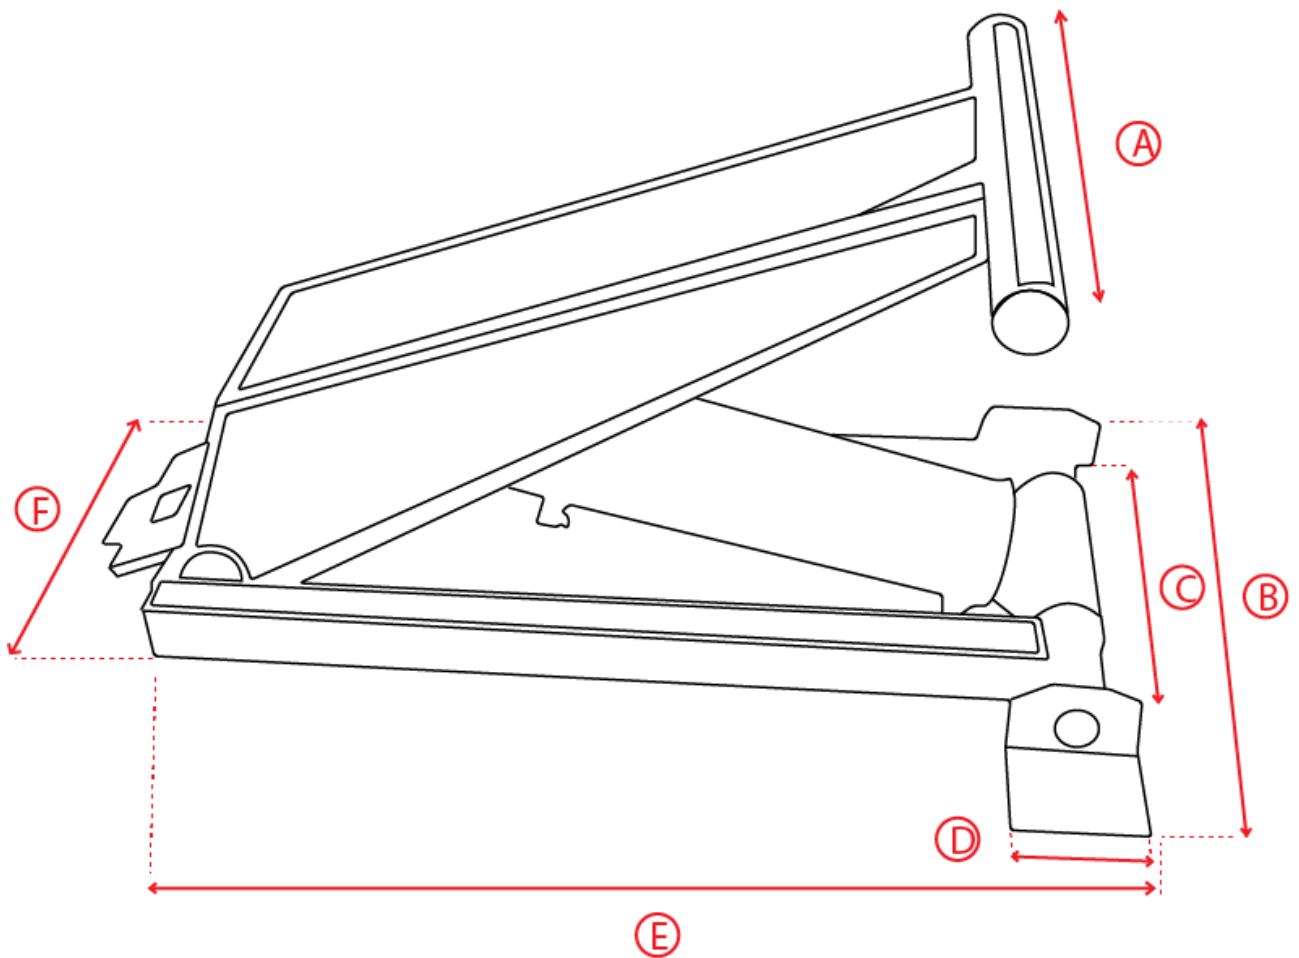

516
Model

POWER HOISTS

A	24.00
B	28.50
C	19.50
D	5.00
E	39.25
F	16.25
G	10.00

CLOSED HOIST

520
Model

POWER HOISTS

A	24.00
B	28.25
C	19.25
D	5.00
E	47.63
F	16.25
G	11.75

CLOSED HOIST

616
Model

POWER HOISTS

A	24.00
B	28.63
C	19.00
D	5.00
E	39
F	18
G	12.00

CLOSED HOIST

620
Model

POWER HOISTS

A	24.00
B	37.50
C	25.00
D	9.75
E	50.25
F	22.00
G	11.50

CLOSED HOIST

621
Model

POWER HOISTS

A	24.00
B	28.63
C	19
D	5.00
E	47.00
F	18.00
G	14.50

CLOSED HOIST

625
Model

POWER HOISTS

A	24.00
B	37.50
C	25.00
D	9.75
E	57.13
F	23.00
G	14.00

CLOSED HOIST

630
Model

POWER HOISTS

A	24.00
B	37.50
C	25.00
D	9.75
E	65.75
F	22.50
G	14.50

CLOSED HOIST