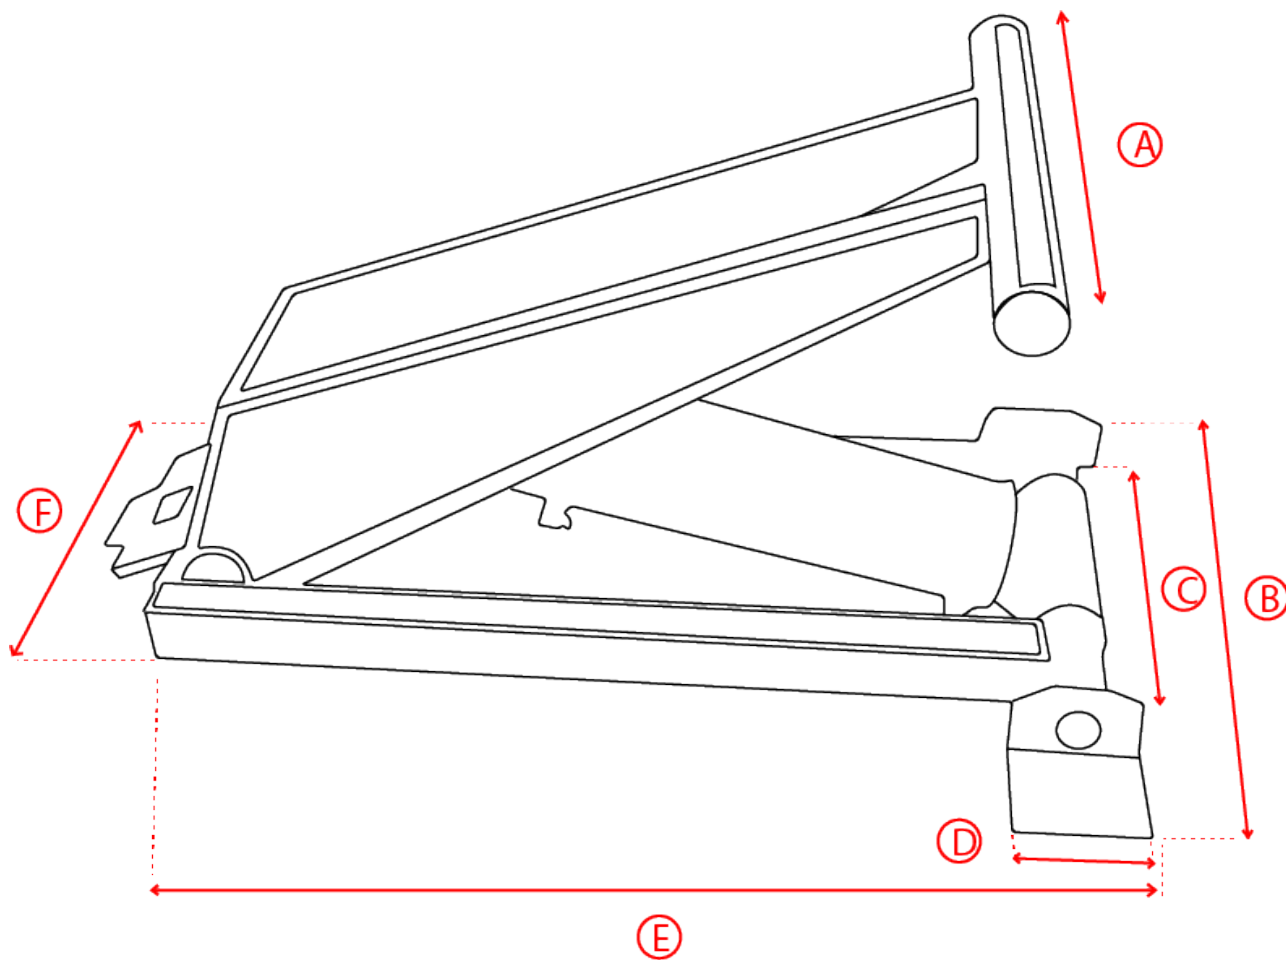

310
Model

POWER HOISTS

A	24.00
B	26.63
C	19.63
D	4.00
E	28.50
F	14.25
G	5.00

CLOSED HOIST

416
Model

POWER HOISTS

A	24.00
B	29.00
C	19.50
D	5.00
E	39.50
F	15.25
G	9.00

CLOSED HOIST

516
Model

POWER HOISTS

A	24.00
B	28.50
C	19.50
D	5.00
E	39.25
F	16.25
G	10.00

CLOSED HOIST

520
Model

POWER HOISTS

A	24.00
B	28.25
C	19.25
D	5.00
E	47.63
F	16.25
G	11.75

CLOSED HOIST

616
Model

POWER HOISTS

A	24.00
B	28.63
C	19.00
D	5.00
E	39
F	18
G	12.00

CLOSED HOIST

620
Model

POWER HOISTS

A	24.00
B	37.50
C	25.00
D	9.75
E	50.25
F	22.00
G	11.50

CLOSED HOIST

630
Model

POWER HOISTS

A	24.00
B	37.50
C	25.00
D	9.75
E	65.75
F	22.50
G	14.50

CLOSED HOIST