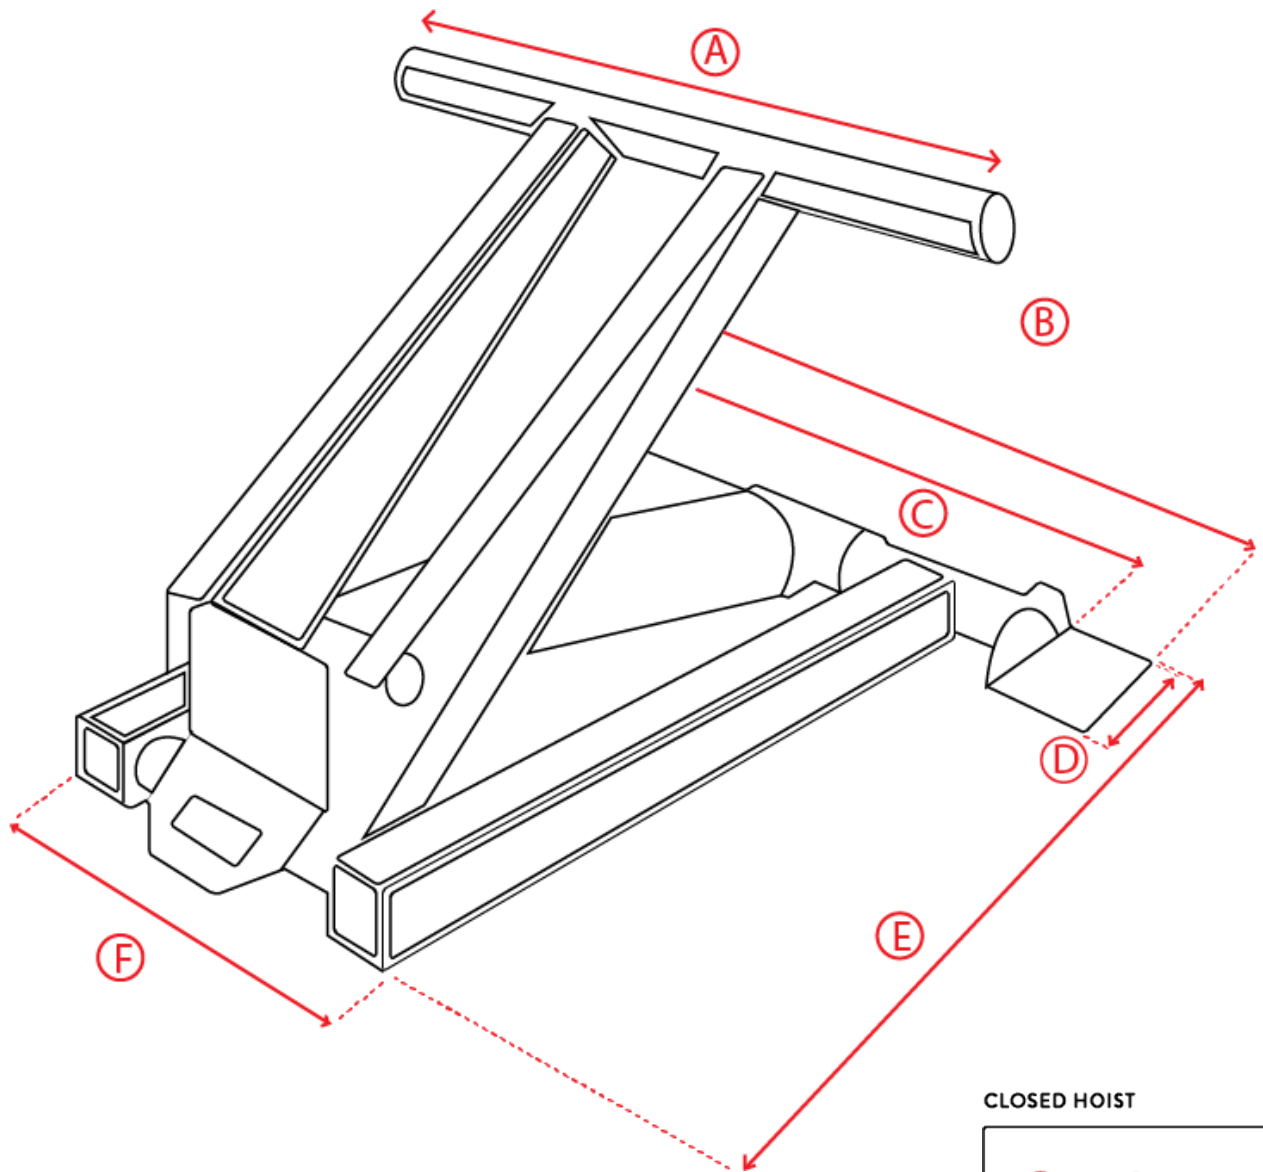

310
Model

POWER HOISTS

A	24.00
B	26.63
C	19.63
D	4.00
E	28.50
F	14.25
G	5.00

CLOSED HOIST

416
Model

POWER HOISTS

A	24.00
B	29.00
C	19.50
D	5.00
E	39.50
F	15.25
G	9.00

CLOSED HOIST

516
Model

POWER HOISTS

A	24.00
B	28.50
C	19.50
D	5.00
E	39.25
F	16.25
G	10.00

CLOSED HOIST

520
Model

POWER HOISTS

A	24.00
B	28.25
C	19.25
D	5.00
E	47.63
F	16.25
G	11.75

CLOSED HOIST

616
Model

POWER HOISTS

A	24.00
B	28.63
C	19.00
D	5.00
E	39
F	18
G	12.00

CLOSED HOIST

620
Model

POWER HOISTS

A	24.00
B	37.50
C	25.00
D	9.75
E	50.25
F	22.00
G	11.50

CLOSED HOIST

630
Model

POWER HOISTS

A	24.00
B	37.50
C	25.00
D	9.75
E	65.75
F	22.50
G	14.50

CLOSED HOIST