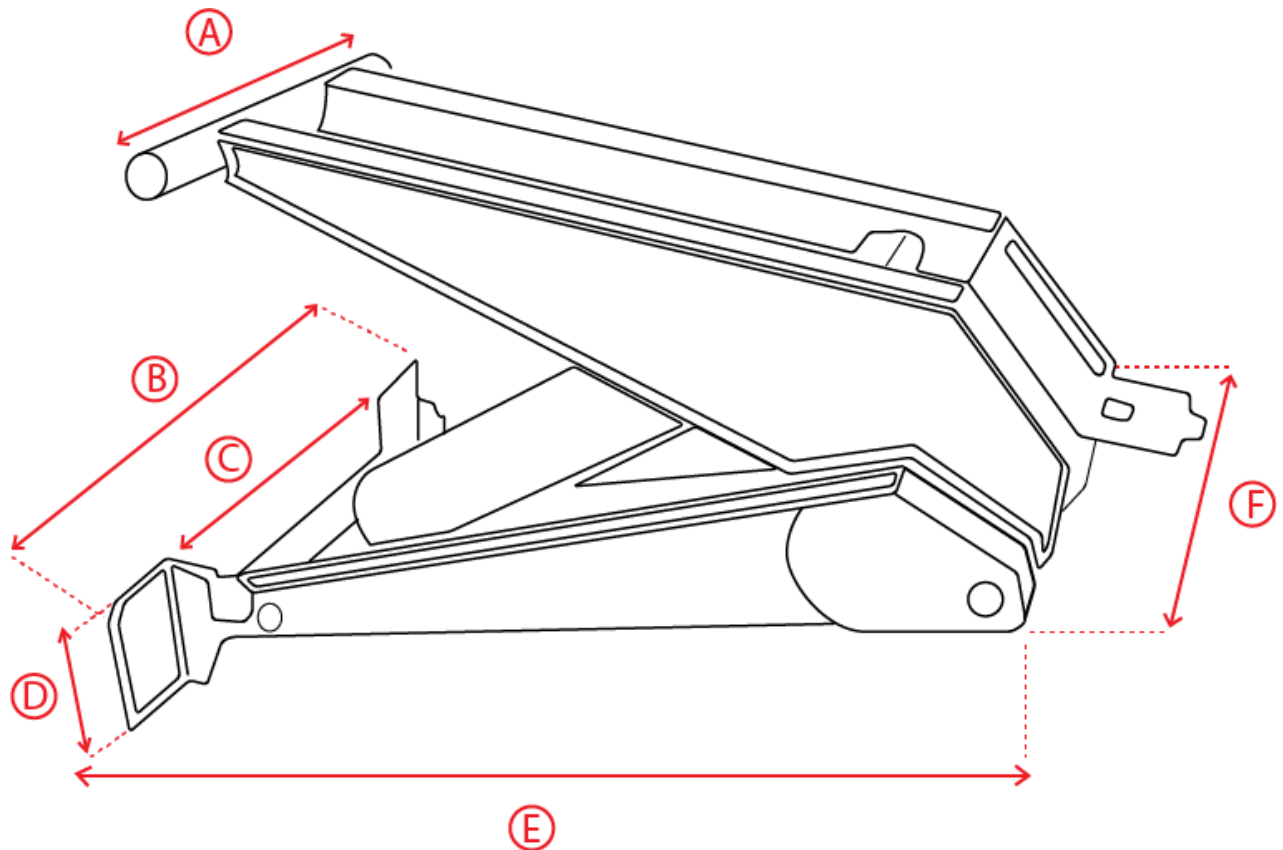

616
Model

POWER HOISTS

A	24.00
B	28.63
C	19.00
D	5.00
E	39
F	18
G	12.00

CLOSED HOIST

620
Model

POWER HOISTS

A	24.00
B	37.50
C	25.00
D	9.75
E	50.25
F	22.00
G	11.50

CLOSED HOIST

621
Model

POWER HOISTS

A	24.00
B	28.63
C	19
D	5.00
E	47.00
F	18.00
G	14.50

CLOSED HOIST

625
Model

POWER HOISTS

A	24.00
B	37.50
C	25.00
D	9.75
E	57.13
F	23.00
G	14.00

CLOSED HOIST