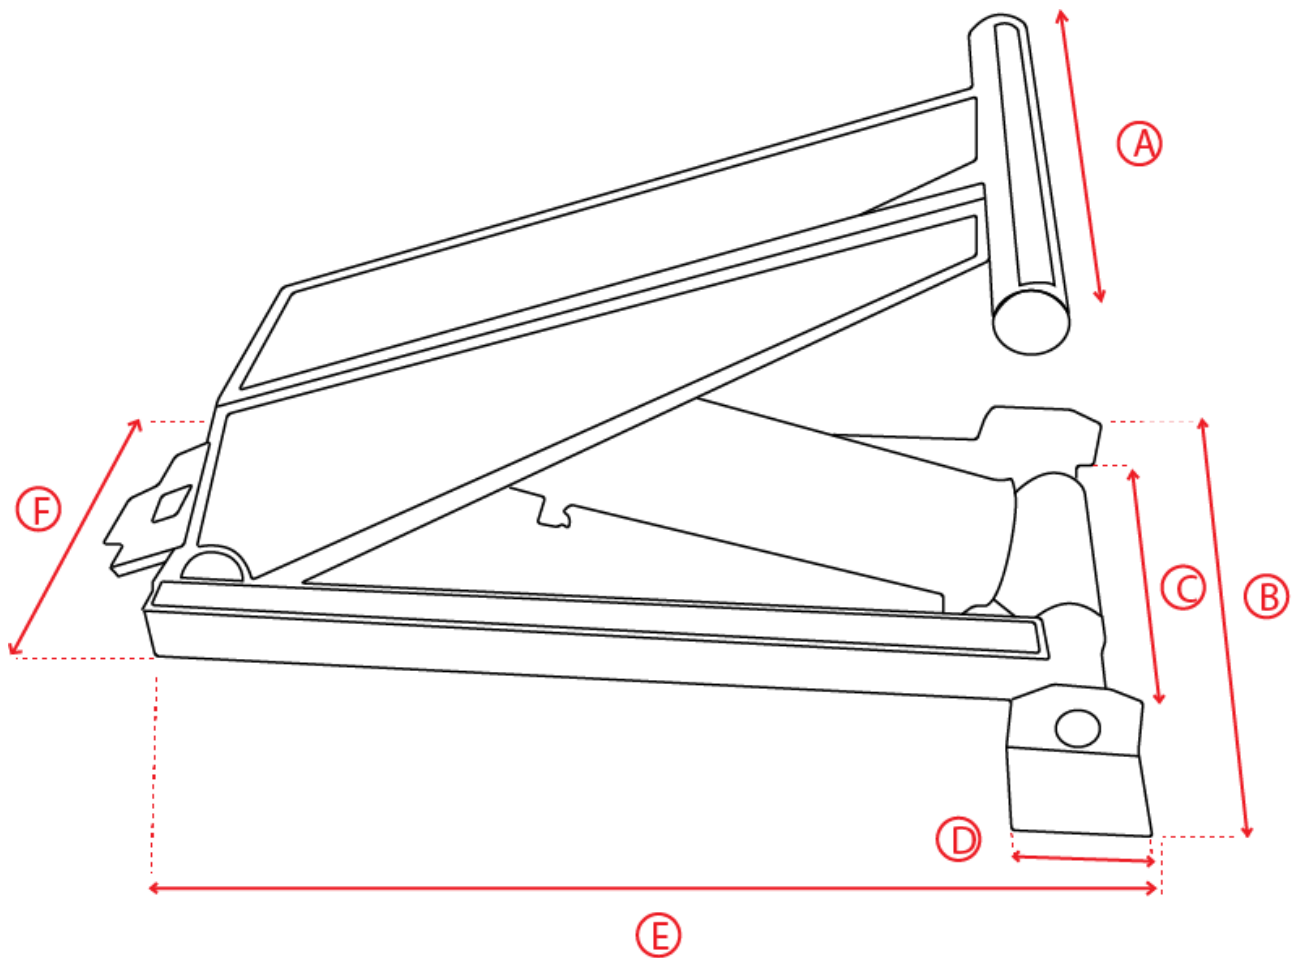

516
Model

POWER HOISTS

A	24.00
B	28.50
C	19.50
D	5.00
E	39.25
F	16.25
G	10.00

CLOSED HOIST

520
Model

POWER HOISTS

A	24.00
B	28.25
C	19.25
D	5.00
E	47.63
F	16.25
G	11.75

CLOSED HOIST

616
Model

POWER HOISTS

A	24.00
B	28.63
C	19.00
D	5.00
E	39
F	18
G	12.00

CLOSED HOIST

620
Model

POWER HOISTS

A	24.00
B	37.50
C	25.00
D	9.75
E	50.25
F	22.00
G	11.50

CLOSED HOIST

630
Model

POWER HOISTS

A	24.00
B	37.50
C	25.00
D	9.75
E	65.75
F	22.50
G	14.50

CLOSED HOIST