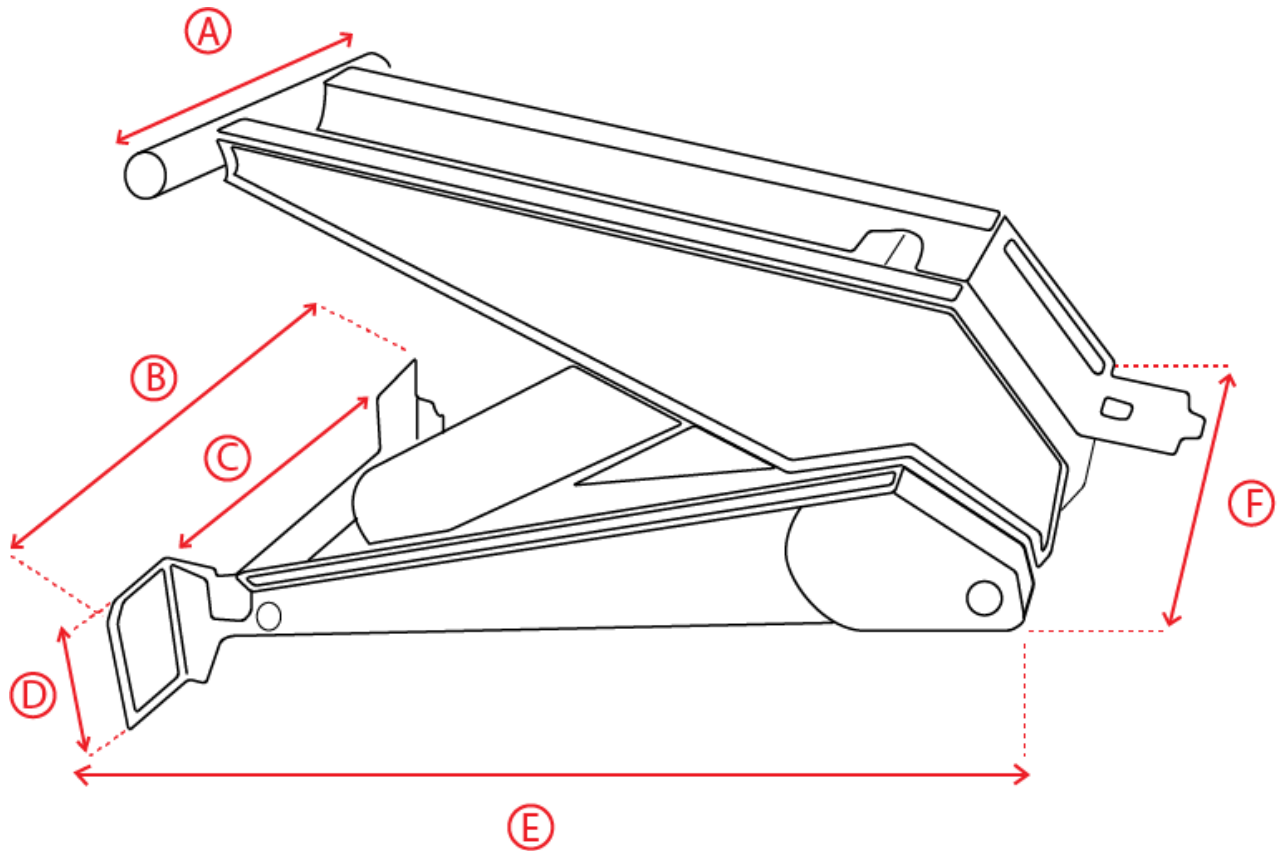

621
Model

POWER HOISTS

A	24.00
B	28.63
C	19
D	5.00
E	47.00
F	18.00
G	14.50

CLOSED HOIST

625
Model

POWER HOISTS

A	24.00
B	37.50
C	25.00
D	9.75
E	57.13
F	23.00
G	14.00

CLOSED HOIST

630
Model

POWER HOISTS

A	24.00
B	37.50
C	25.00
D	9.75
E	65.75
F	22.50
G	14.50

CLOSED HOIST