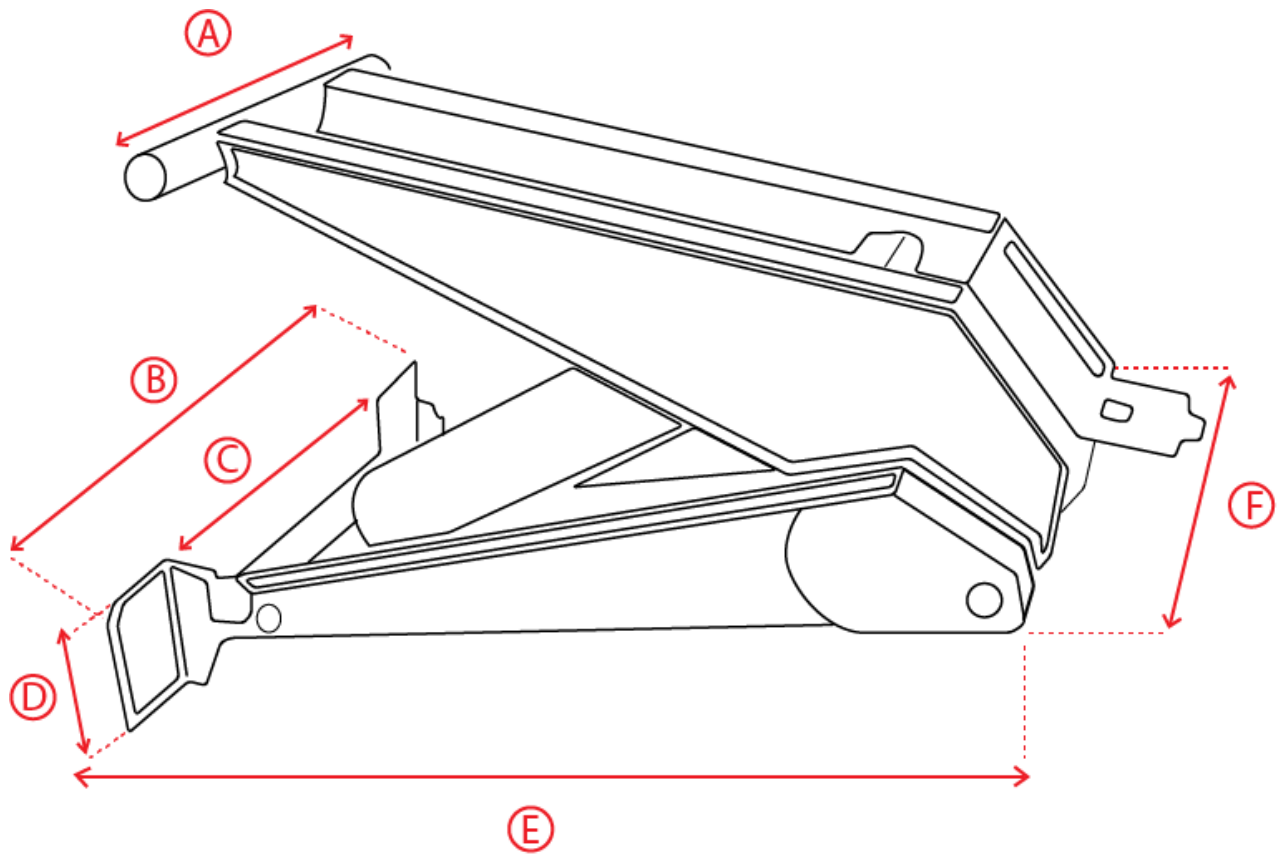

621
Model

POWER HOISTS

A	24.00
B	28.63
C	19
D	5.00
E	47.00
F	18.00
G	14.50

CLOSED HOIST

625
Model

POWER HOISTS

A	24.00
B	37.50
C	25.00
D	9.75
E	57.13
F	23.00
G	14.00

CLOSED HOIST

630
Model

POWER HOISTS

A	24.00
B	37.50
C	25.00
D	9.75
E	65.75
F	22.50
G	14.50

CLOSED HOIST