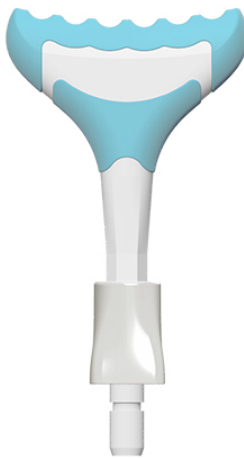

ToothShower Water Flosser Single Suite

Shower powered water flosser with one set of accessories (white):
Standard Water Flosser Tip
Irrigating Dual-head Toothbrush
7-Stream Gum Massager

ToothShower®
Water Flosser Suite for the Shower

ToothShower®

Water Flosser Suite for the Shower

Included Accessories

(all accessories available in four colors and sold in quantities of 10 or more)

Product Catalog 2022

Standard Water Flossing Tip

FLUSH-Standard tip to flush food and bacteria out from between teeth and gumline

3.75 x 0.5 x 0.75 inch weight 0.1 ounce

SKU: ST-01R, ST-01W, ST-01B, ST-01G

Irrigating Dual-head Toothbrush

BRUSH-Dual-headed toothbrush to brush front and back of teeth simultaneously

3.625 x 0.5 x 1.125-inch weight 0.2 ounce

SKU: DHB-01R, DHB-01W, DHB-01B, DHB-01G

ToothShower®

Water Flosser Suite for the Shower

7-Stream Gum Massager

MASSAGE-Gum massager, with seven streams of water, to quickly flush and massage

3 x 0.5 x 2.75 inch weight 0.4 ounce