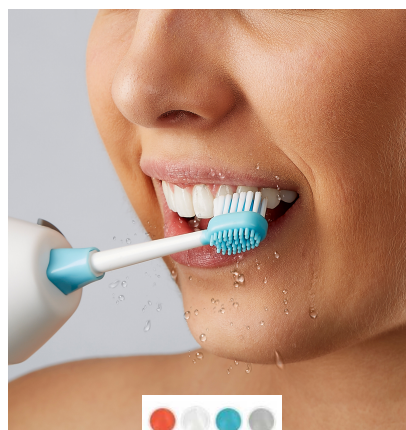

SKU: ST-01R, ST-01W, ST-01B, ST-01G

Additional Accessories

Product Catalog 2022

Irrigating Periodontal Pocket

With its soft, extra-narrow end this tip is specifically designed to help you keep these pockets clean.

3.75 x 0.625 x 1.0 inch weight 0.1 ounce

SKU: PP-01R, PP-01W, PP-01B, PP-01G

Irrigating Single-head Toothbrush

Single-head toothbrush connects to your water, allowing water flossing while you're brushing.

3.5 x 0.5 x 0.625 inch 0.1 ounce

SKU: SH-01R, SH-01W, SH-01B, SH-01G

Irrigating Sensitive Gum Tip

Similar to the standard tip, with an extra-soft rubber end. Enjoy the same water flow, with a gentler touch.