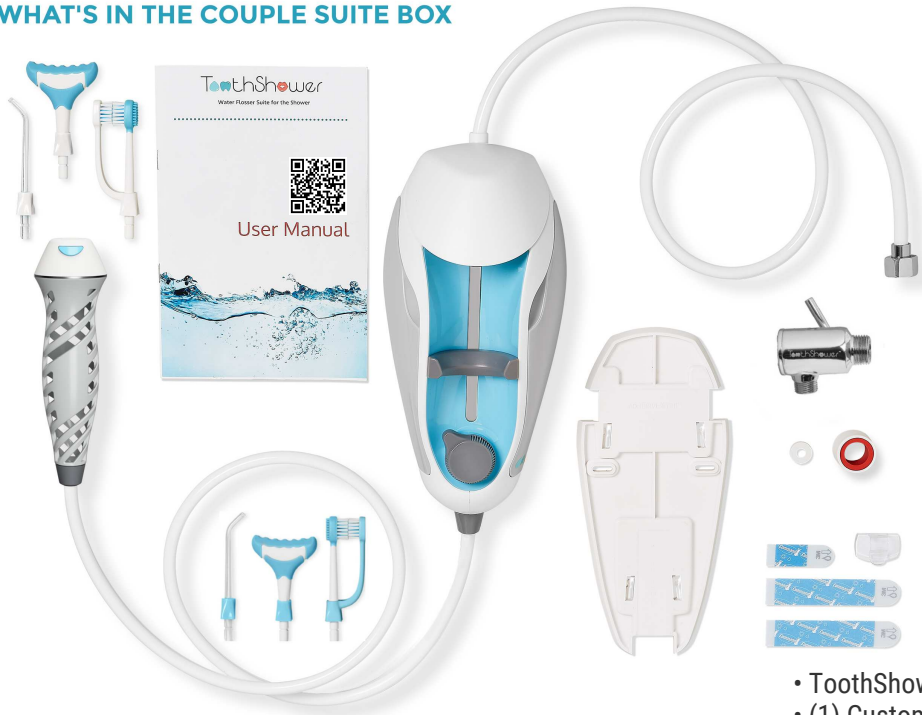

ToothShower Water Flosser Single Suite

Shower powered water flosser with one set of accessories (white):
Standard Water Flosser Tip
Irrigating Dual-head Toothbrush
7-Stream Gum Massager

ToothShower®
Water Flosser Suite for the Shower

*Depth including the wall plate 4 inches

ToothShower weight: 3.6 pounds (1.63 Kg)
Master Carton: 25 x 16 x 18 (L x W x H), weight 32 pounds (14.5 Kg)
8 ToothShower units per master carton

Shower Powered Water Flosser Box Contents

(no batteries or electricity)

Product Catalog 2022

WHAT'S IN THE COUPLE SUITE BOX

- ToothShower Water Flosser Appliance
- (1) Custom Diverter Valve
- (1) Removable Wall Plate
- (1) Spool of Plumber's Tape
- (6) Accessory Tips (Blue and White)
- (2) 3M Command™ Bath Adhesive Strips
- (1) 3M Command™ Adhesive Cord Clip

WHAT'S IN THE SINGLE SUITE BOX

- ToothShower Water Flosser Appliance
- (1) Custom Diverter Valve
- (1) Removable Wall Plate
- (1) Spool of Plumber's Tape
- (3) Accessory Tips (White)
- (2) 3M Command™ Bath Adhesive Strips
- (1) 3M Command™ Adhesive Cord Clip