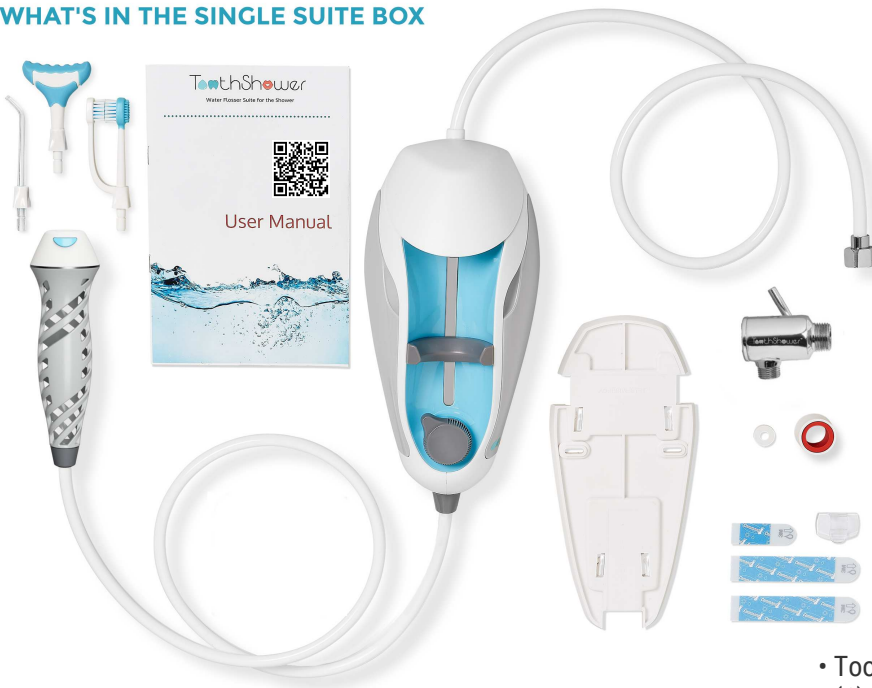

ToothShower Water Flosser Single Suite

Shower powered water flosser with one set of accessories (white):
Standard Water Flosser Tip
Irrigating Dual-head Toothbrush
7-Stream Gum Massager

ToothShower®
Water Flosser Suite for the Shower

*Depth including the wall plate 4 inches

ToothShower weight: 3.6 pounds (1.63 Kg)
Master Carton: 25 x 16 x 18 (L x W x H), weight 32 pounds (14.5 Kg)
8 ToothShower units per master carton

Shower Powered Water Flosser Box Contents

(no batteries or electricity)

Product Catalog 2022

WHAT'S IN THE COUPLE SUITE BOX

- ToothShower Water Flosser Appliance
- (1) Custom Diverter Valve
- (1) Removable Wall Plate
- (1) Spool of Plumber's Tape
- (6) Accessory Tips (Blue and White)
- (2) 3M Command™ Bath Adhesive Strips
- (1) 3M Command™ Adhesive Cord Clip

WHAT'S IN THE SINGLE SUITE BOX

- ToothShower Water Flosser Appliance
- (1) Custom Diverter Valve
- (1) Removable Wall Plate
- (1) Spool of Plumber's Tape
- (3) Accessory Tips (White)
- (2) 3M Command™ Bath Adhesive Strips
- (1) 3M Command™ Adhesive Cord Clip