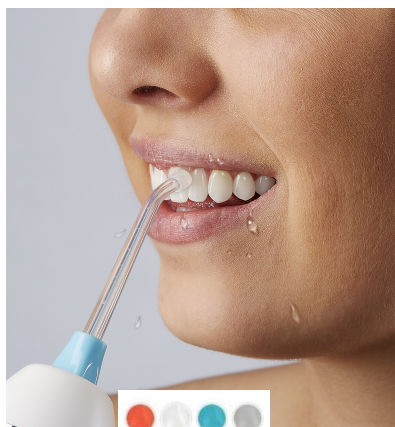

ToothShower Water Flosser Single Suite

Shower powered water flosser with one set of accessories (white):
Standard Water Flosser Tip
Irrigating Dual-head Toothbrush
7-Stream Gum Massager

ToothShower®
Water Flosser Suite for the Shower

3.75 x 0.625 x 1.0 inch weight 0.1 ounce

SKU: PP-01R, PP-01W, PP-01B, PP-01G

Irrigating Single-head Toothbrush

Single-head toothbrush connects to your water, allowing water flossing while you're brushing.

3.5 x 0.5 x 0.625 inch 0.1 ounce

SKU: SH-01R, SH-01W, SH-01B, SH-01G

Irrigating Sensitive Gum Tip

Similar to the standard tip, with an extra-soft rubber end. Enjoy the same water flow, with a gentler touch.

3.5 x 0.5 x 0.625 inch weight 0.1 ounce

SKU: SG-01R, SG-01W, SG-01B, SG-01G

Irrigating Orthodontic Brush

This specialty small circular brush fits in and around braces, implants or bridge work- for those smaller, hard to reach areas.