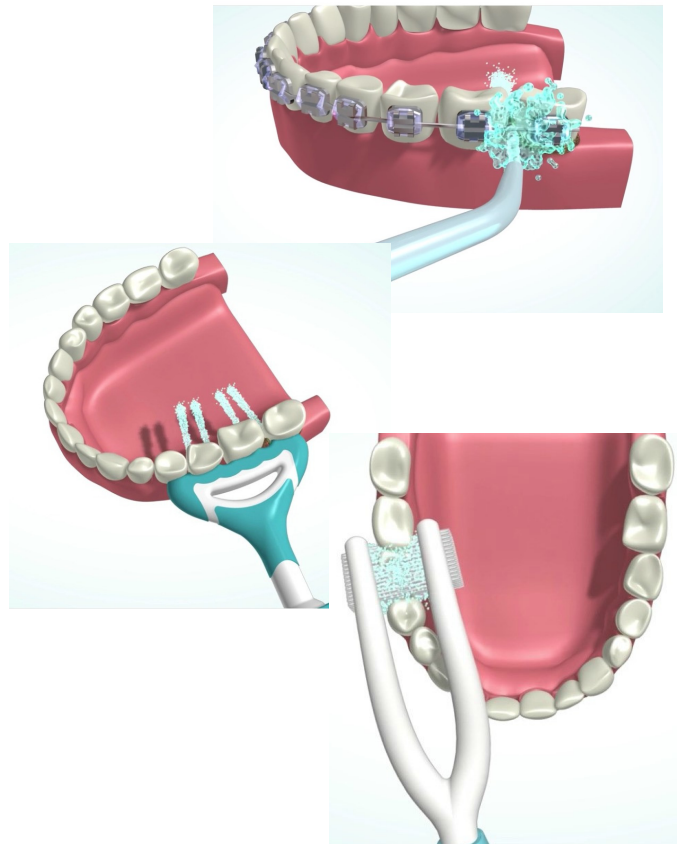

Included Accessories

(all accessories available in four colors and sold in quantities of 10 or more)

Product Catalog 2022

Standard Water Flossing Tip

FLUSH-Standard tip to flush food and bacteria out from between teeth and gumline

3.75 x 0.5 x 0.75 inch weight 0.1 ounce

SKU: ST-01R, ST-01W, ST-01B, ST-01G

Irrigating Dual-head Toothbrush

BRUSH-Dual-headed toothbrush to brush front and back of teeth simultaneously

3.625 x 0.5 x 1.125-inch weight 0.2 ounce

SKU: DHB-01R, DHB-01W, DHB-01B, DHB-01G

ToothShower®

Water Flosser Suite for the Shower

7-Stream Gum Massager

MASSAGE-Gum massager, with seven streams of water, to quickly flush and massage

3 x 0.5 x 2.75 inch weight 0.4 ounce

SKU: ST-01R, ST-01W, ST-01B, ST-01G