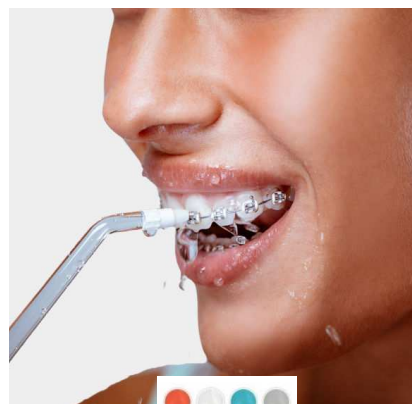

3.75 x 0.625 x 1.0 inch weight 0.1 ounce

SKU: PP-01R, PP-01W, PP-01B, PP-01G

Irrigating Single-head Toothbrush

Single-head toothbrush connects to your water, allowing water flossing while you're brushing.

3.5 x 0.5 x 0.625 inch 0.1 ounce

SKU: SH-01R, SH-01W, SH-01B, SH-01G

Irrigating Sensitive Gum Tip

Similar to the standard tip, with an extra-soft rubber end. Enjoy the same water flow, with a gentler touch.

3.5 x 0.5 x 0.625 inch weight 0.1 ounce

SKU: SG-01R, SG-01W, SG-01B, SG-01G

Irrigating Orthodontic Brush

This specialty small circular brush fits in and around braces, implants or bridge work- for those smaller, hard to reach areas.