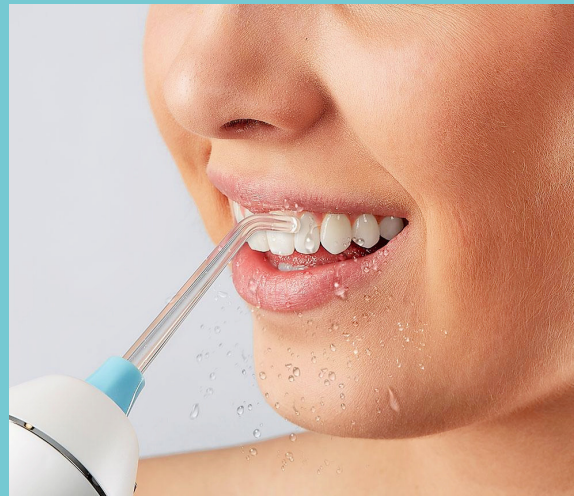

You're already in the shower, no clean up required.

BRUSH

Irrigating Dual-Head Toothbrush

BRUSH THE CHEEK AND TONGUE SIDE OF YOUR TEETH SIMULTANEOUSLY

FLUSH

Water Flosser Tip

WATER FLOSS BETWEEN YOUR TEETH AND ALONG YOUR GUMLINE

4. NO NOISY MOTOR

Clean your teeth quietly in the shower with no irritating noisy motor.

5. CLEAN BRACES

Accessories that increase your angle and get the tough to reach spots.

6. COMFORT PRESSURE DIAL

Adjust water pressure using a simple comfort pressure dial.