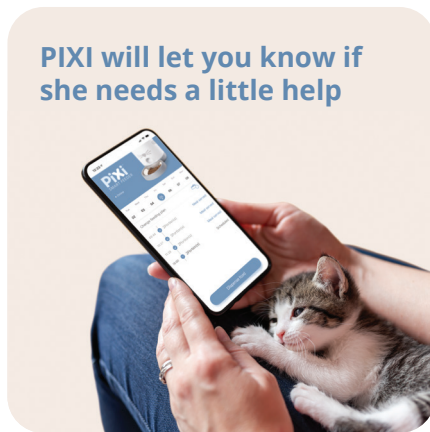

PIXI™

Smart Feeder

Carefree feeding,
right on schedule.

PIXI will feed your cat
according to schedule

PIXI will let you know if
she needs a little help

Works with all standard
dry food sizes

Catit PIXI™ Smart Feeder