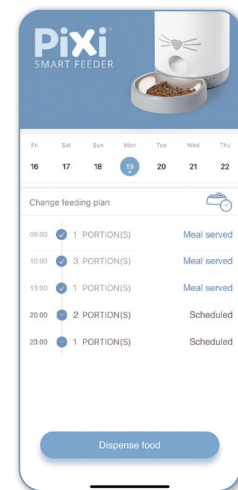

Base with feeding button

Press the nose button to instantly dispense one portion of food (this feature can be disabled in the mobile app). The base also features two status LED lights.

Stainless steel dish

The feeding dish is removable and dishwasher-safe for thorough cleaning.

Food dish holder

The holder can be used as secondary dish when the stainless steel dish is being washed.

Back-up battery compartment

Free mobile app

Unlike a lot of feeders on the market, the Catit PIXI™ Smart Feeder comes with a free app that does not require a paid subscription to use.

#43752

UPC 0-22517-43752-0
MASTER 6

catit®
CATIT.COM