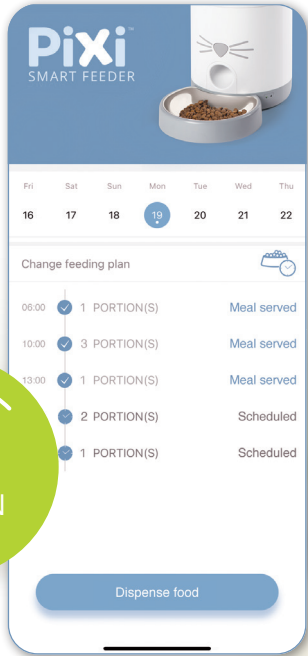

Large food reservoir

Airtight seal for food freshness

Stainless steel dish

Built-in Wi-Fi

Remote control app
(no subscription required)

Feed instantly

Schedule feedings

Portion control

Food refill alert

Optional audio alerts

Back-up battery
± 58h

Easy to clean

Pixi™

SMART FEEDER

Remote-controlled cat food dispenser

With the Catit PIXI™ Smart Feeder, you can schedule your cat's feeding times or dispense food instantly at the press of a button! You don't have to worry about your cat going hungry ever again, with the app's real-time status overview, optional notifications and ability to share with friends and family.

Holds ± 1.2 kg of food, for ± 10 to 15 days*

(* Average results for 1 adult cat)

Pixi™

SMART FEEDER

Free mobile app

With the mobile app, it's easy to schedule regular feedings without fail or delay, and to monitor your cat's food intake by setting custom meal sizes.

Using the app, you can access any of these feeder features remotely:

Dispense food

Instantly dispenses one portion of food in your cat's feeding dish.

Schedule feedings

Schedule your cat's feeding times in a cycle of 7 days. Program up to 12 meals per day.