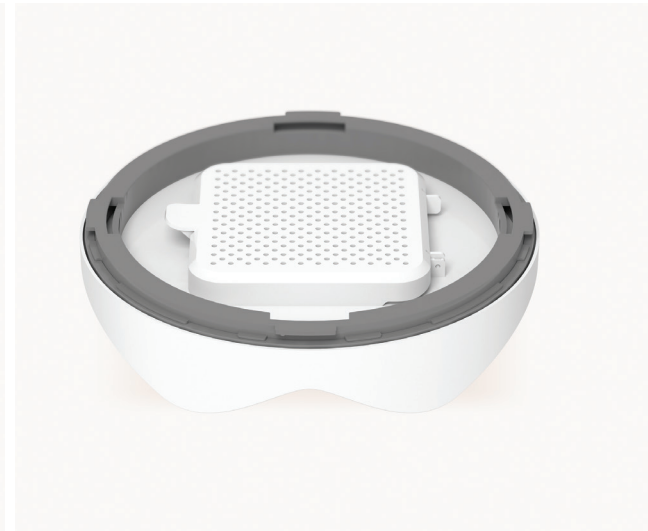

Mold prevention

The Catit PIXI™ Smart Feeder has a desiccant pad holder, positioned in the center of the lid. The desiccant pad absorbs moisture in the reservoir, helping to prevent mold from growing. Replace the desiccant pad every 30 days for optimal results.