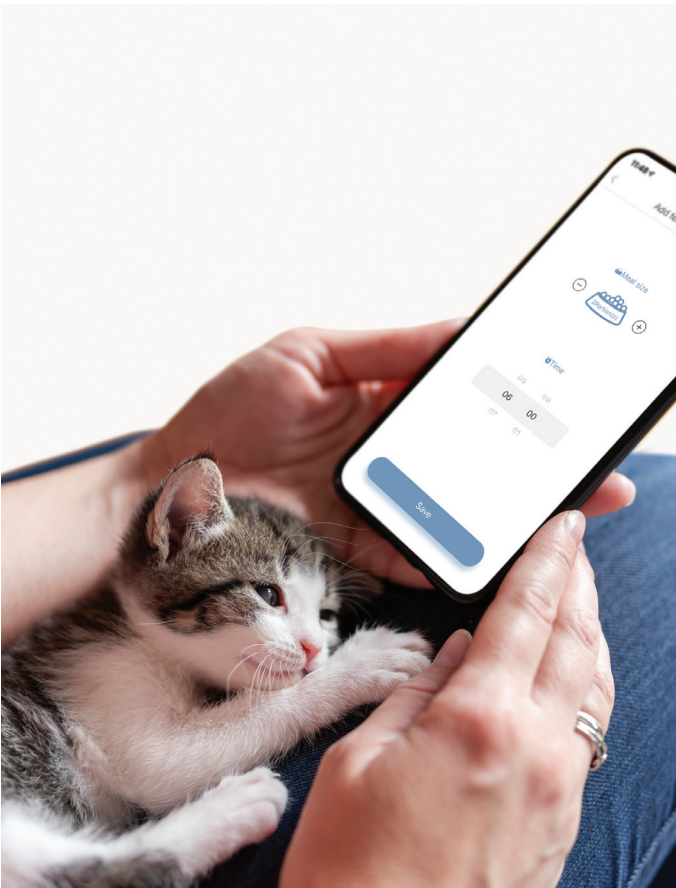

Feed instantly

Dispense food instantly by pressing the cat nose on the feeder, or using the mobile app. If your cat is a fast learner, this feature can be disabled in the app.

Compatible with all traditional food pellet sizes

Pixi™

SMART FEEDER

Portion control

Program the Catit PIXI™ Smart Feeder to dispense just the right amount of food for your cat, using the free Catit PIXI™ mobile app. One meal can consist of one or more portions.