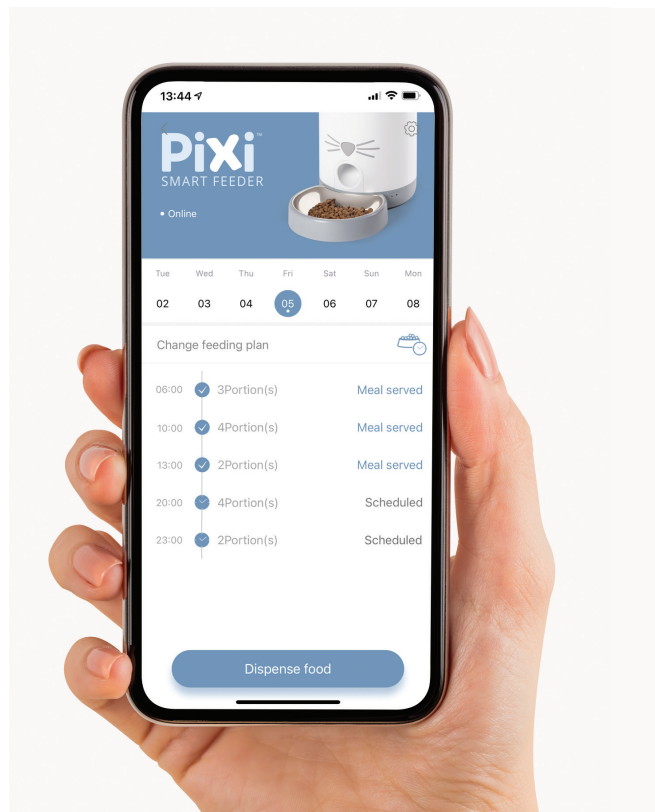

Using the app, you can access any of these feeder features remotely:

Dispense food

Instantly dispenses one portion of food in your cat's feeding dish.

Schedule feedings

Schedule your cat's feeding times in a cycle of 7 days. Program up to 12 meals per day.

Customize meal size

Adjust the default meal size (number of portions) that the feeder will dispense per feeding to your cat's specific needs.

Real-time status overview

See when the next scheduled meal will be and whether or not the feeder contains enough food at present time.

Enable audio (optional)

The feeder will play a sound to notify your cat that food has been served.

App sharing

Have multiple people (e.g. family, cat sitter) control and monitor the feeder by logging in to their account on the app.

Pixi™

SMART FEEDER

Notifications

The Catit PIXI™ Smart Feeder automatically detects status changes, such as when food is running out. Simply enable notifications in the Catit PIXI™ app, and get notified about those events directly on your smartphone.