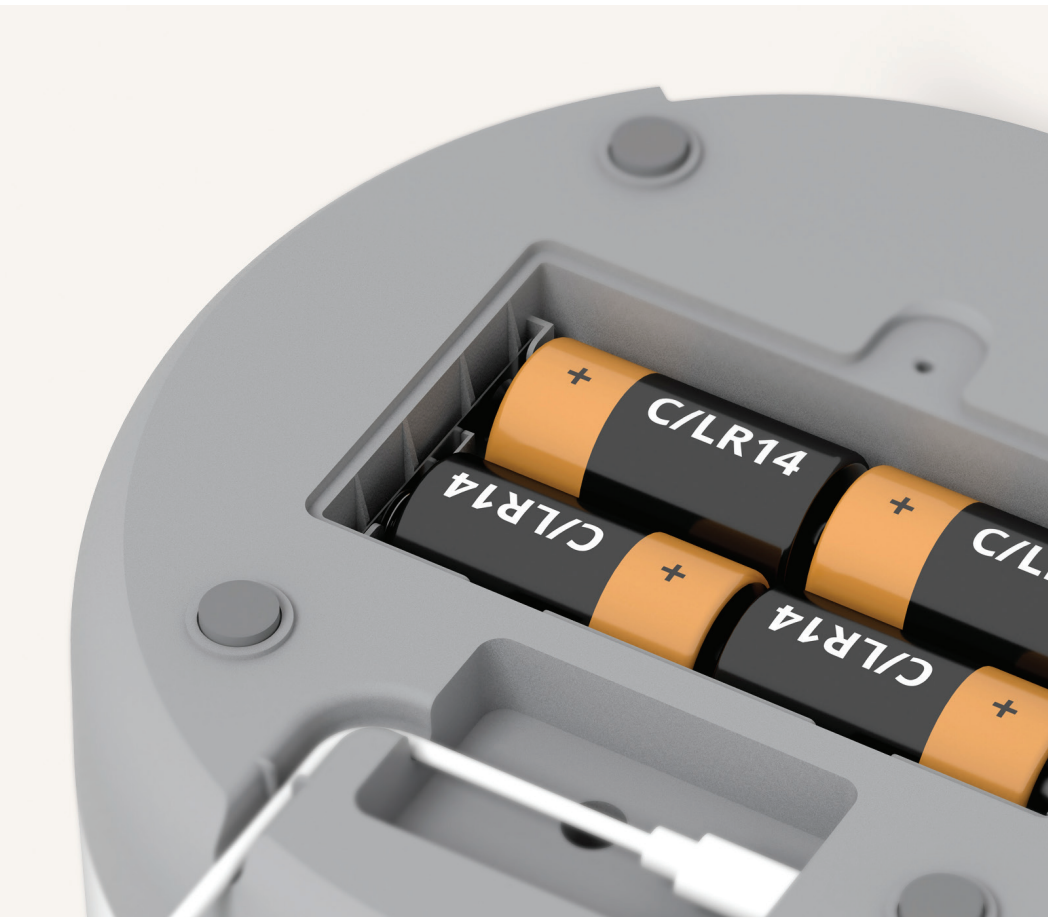

The impeller consists of 5 compartments, of which each is a single portion. Using the app, you can set how many portions your cat needs for each individual feeding.

Strong motor

The motor and gearbox reducer deliver a consistent low-speed, high-torque output to the impeller. Small food particles have no chance of hindering its rotation.

Snug impeller housing

The impeller is positioned just above its casing to prevent small particles from getting stuck.

Soft top divider

A flexible partition brushes stray pellets into the food compartments below, ensuring smooth passage.

Unblock reverse

In case of an obstruction, the impeller will automatically rotate backwards to clear it.

Pixi™

SMART FEEDER

Blackout? No problem!

Four C/LR14 batteries can be inserted to provide power to the Catit PIXI™ Smart Feeder in case of a network power failure or blackout. On average, 4 back-up batteries can provide approximately 58 hours of power to the feeder.

± 58* hrs

(*) Average result using
four C/LR14 batteries

Pixi™

SMART FEEDER

PIXI keeps an eye on things

The Catit PIXI™ Smart Feeder safely stores your cat's food where they can't reach it, and the smart sensor inside will tell you exactly when it's time for a refill. The reservoir's true maximum capacity depends on the pellet size and weight of the dry food used.