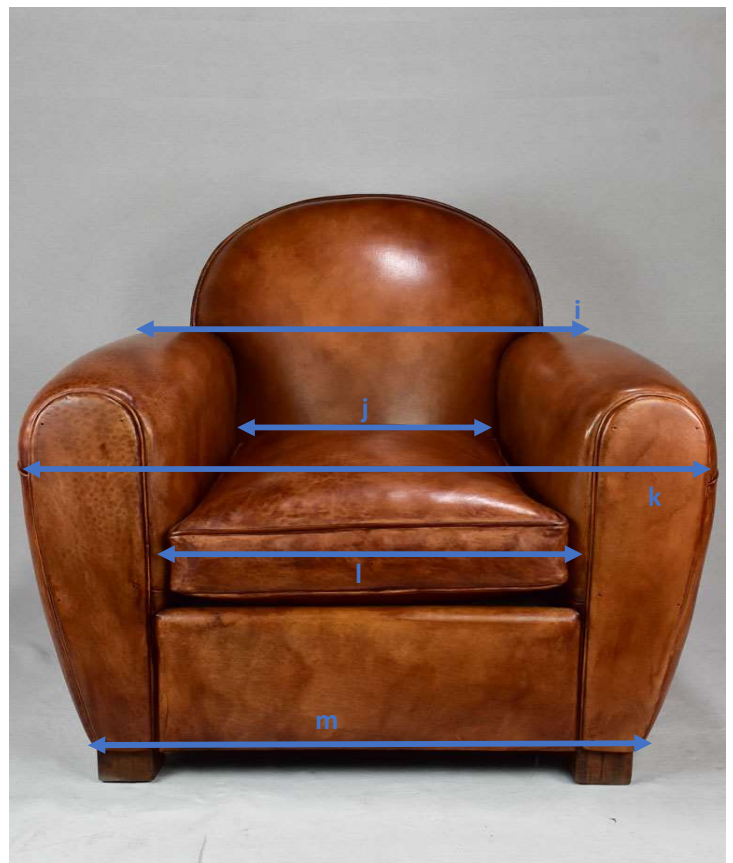

CHEZ PLUIE

PROVENCE

ARTISAN FRENCH LEATHER CLUB CHAIRS

Detailed Dimensions

Measurement	Inches	CM
a	Height of chair back	31 1/4" 79
b	Height from top of arm rest to top of chair back	9 1/4" 23
c	Height from seat to top of chair back	17 3/4" 45
d	Height from seat to top of arm rest at front of chair	8 3/4" 22
e	Height of arm rest at front of chair	22 1/4" 56
f	Height of seat	16 1/4" 41
g	Depth of seat	22 1/2" 57
h	Depth of chair	37" 94
i	Width of chair at back	31" 78
j	Width of seat at back of chair	15 3/4" 40
k	Width of chair	35" 89
l	Width of seat at front of chair	19 3/4" 50
m	Width of chair at front feet	26 1/4" 66