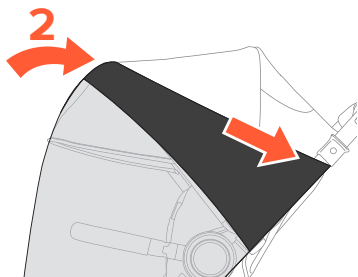

Parts List

Mosquito Cover Installation

1 Attach Mosquito Cover

STEP 1: Place tented area of mosquito cover around footrest

STEP 2: Pull top of mosquito cover up around canopy bow.

Mosquito Cover Installation

2 Secure Straps

STEP 1: Fasten each upper securing strap around frame just below actuator.

STEP 2: Wrap lower securing straps around seat frame and clasp behind footrest.

STEP 3: Tighten strap to fit securely around seat.

Mosquito Cover Installation

Mosquito cover should look like this when correctly installed.

NOTE: To avoid damaging mosquito cover, do not fold front seat with mosquito cover attached.

SUPPORT & CONTACT INFORMATION