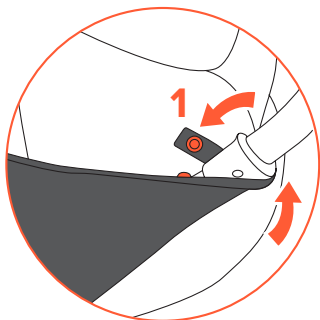

Parts List

Mosquito Cover Installation

1 Attach Mosquito Cover

STEP 1: Place tented area of mosquito cover around footrest

STEP 2: Pull top of mosquito cover up around canopy bow.

Mosquito Cover Installation

2 Secure Straps

STEP 1: Fasten each upper securing strap around frame just below actuator.

STEP 2: Wrap lower securing straps around seat frame and clasp behind footrest.

STEP 3: Tighten strap to fit securely around seat.