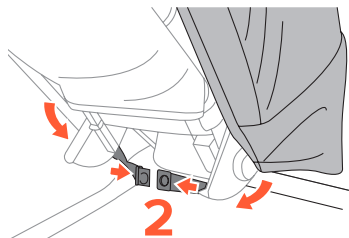

Parts List

Mosquito Cover Installation

1 Attach Mosquito Cover

STEP 1: Place tented area of mosquito cover around footrest

STEP 2: Pull top of mosquito cover up around canopy bow.

Mosquito Cover Installation

2 Secure Straps

STEP 1: Fasten each upper securing strap around frame just below actuator.

STEP 2: Wrap lower securing straps around seat frame and clasp behind footrest.

STEP 3: Tighten strap to fit securely around seat.