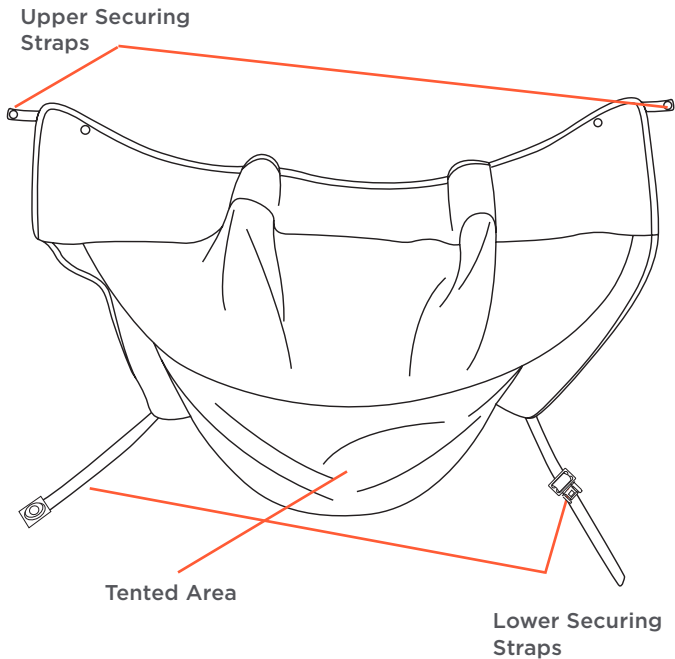

Product Care

Mosquito cover may be spot cleaned with water and a mild detergent, as needed, and hung to dry. Do not use abrasives when cleaning.

WARNING

- **NEVER LEAVE CHILD UNATTENDED!**
- Adult supervision is required at all times when this product is in use.
- NEVER allow child to play with this product.
- Do not use when infant car seat is in use on primary seat.
- Dispose of plastic bags and packaging immediately to avoid danger of suffocation.
- Ensure all straps and snaps are securely fastened at all times.
- Intended for use with only Austlen™ Entourage™ strollers.

Parts List

Mosquito Cover Installation

1 Attach Mosquito Cover

STEP 1: Place tented area of mosquito cover around footrest

STEP 2: Pull top of mosquito cover up around canopy bow.

Mosquito Cover Installation