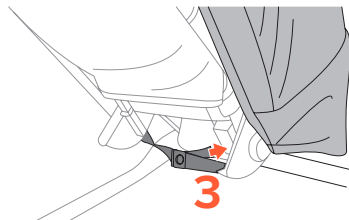

Parts List

Mosquito Cover Installation

1 Attach Mosquito Cover

STEP 1: Place tented area of mosquito cover around footrest

STEP 2: Pull top of mosquito cover up around canopy bow.

Mosquito Cover Installation

2 Secure Straps

STEP 1: Fasten each upper securing strap around frame just below actuator.

STEP 2: Wrap lower securing straps around seat frame and clasp behind footrest.

STEP 3: Tighten strap to fit securely around seat.