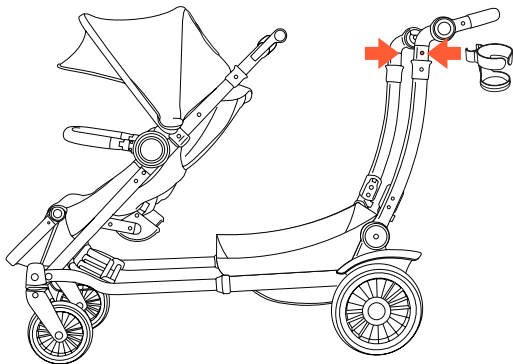

Cup Holder Installation

Cup holder must be aligned with right or left side protrusion located below handlebar.

⚠ WARNING

NEVER place a hot drink in cup holder.