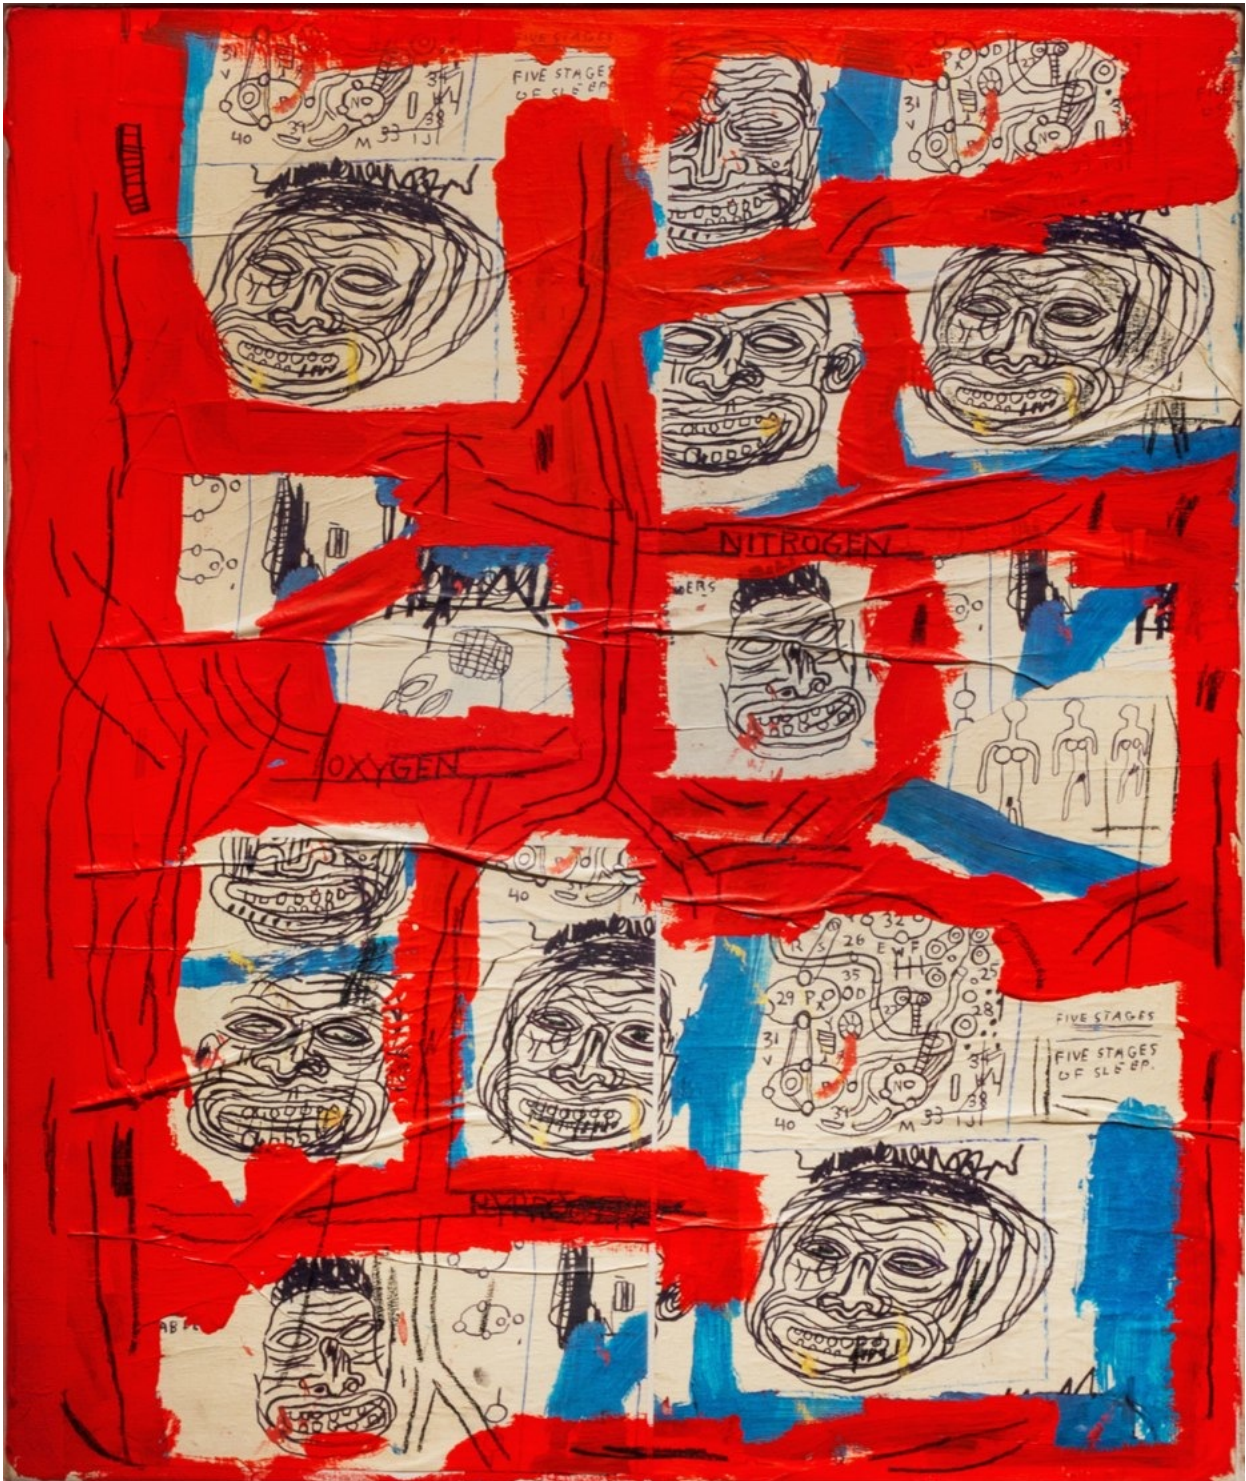

Sculpture: 24 x 16-1/2 x 11-1/4 in (61 x 41.9 x 28.6 cm)

Pedestal: 45 x 14 x 12 in (114.3 x 35.6 x 30.5 cm)

\$425,000.00

Jean-Michel Basquiat

Untitled

1982

Coloured crayon and charcoal on board

30 x 20 in (76,2 x 50,8 cm)

NFS

Andy Warhol
One Red Marilyn (Reversal)
1979 – 1986
Acrylic and silkscreen ink on canvas
20 x 16 in (50,8 x 40,5 cm)
NFS

Georg Baselitz
Sechs Schöne, Vier Hässliche Porträts: Hässliches Porträt 1
1987
Oil on panel
35,2 x 27,8 in (89,5 x 70,5 cm)
\$875,000.00

MCCABE FINE ART

Nicolas Party

Pink Portrait

2018

Pastel on paper

31,4 x 23,6 in (80 x 60 cm)

NFS

MCCABE FINE ART

Cindy Sherman

Untitled Film Still #83

1990

Gelatin silver print

49 x 39 x 4 in framed (124,5 x 99,1 x 10,2 cm framed)

Edition of 3

\$450,000.00

Duane Hanson
Portrait of Kim
1994
Mixed media
Life scale
\$175,000.00