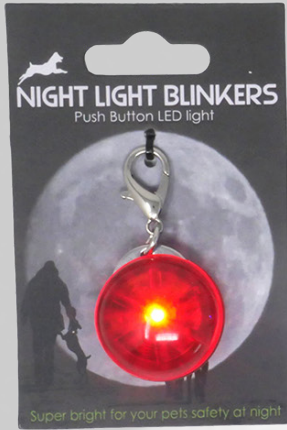

Code	Size	neck	chest	Colours
NY601	SM	33-52cm	42-54cm	Red, Black
NY602	M	40-62cm	54-75cm	
NY603	Lge	47-72cm	70-86cm	

2nd generation Improvements & updates
 Chest & back plates resized for more accurate fit.
 Adjustable chest belt resized for a closer snug fit.
 A more accurate fit means improved control.

Silicone LED Blinker

Attaches safely & securely.

Be seen up to 1/4 of a mile away.

Push paw for 3 speeds of LED blinking.

Removable & replaceable battery.

Water Resistant.

Code	Colours
JPL-076	Red, White, Blue, Pink, Orange, Green

Circle LED Blinker

Attaches safely & securely.

Be seen up to 1/4 of a mile away.

Push on for 3 speeds of LED blinking.

Removable & replaceable battery.

Water Resistant.

Code		Colours	
JPT-015		Red, Blue,	
		Pink, Orange	

Twister LED Blinker

Attaches safely & securely.

Be seen up to 1/4 of a mile away.

Twist on twist off action

Removable & replaceable battery.

Water Resistant.

Code	Colours
JPL-076	Red, White, Blue, Pink, Orange, Green