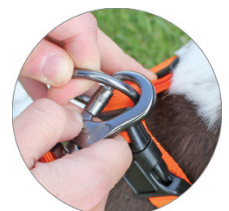

“Oxbow” Carabiner Nylon Leads

Carabiner Lock - quick & easy connection in one simple and efficient movement.

Fantastic solution for arthritis sufferers, older dog walkers.

Quicker and easier to connect to the collar than traditional trigger lead.

The caribiner, once connected, can lock in place.

Security for you. Security for your dog.

Neoprene padded handle, is non-slip, and comfortable to grip.

High-quality dog leads made from hard-wearing, pleasantly soft nylon.

Code	Size	Colours
NYPL115	15mm x 120cm	Red, Aqua, Pink, Purple
NYPL120	20mm x 120cm	Navy, Black, Orange
NYPL125	25mm x 120cm