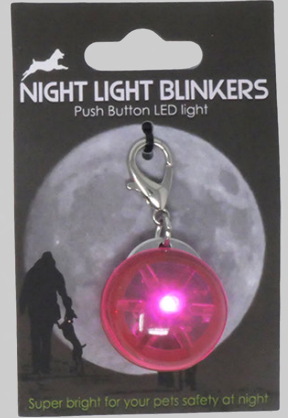

Silicone LED Blinker

Attaches safely & securely.

Be seen up to 1/4 of a mile away.

Push paw for 3 speeds of LED blinking.

Removable & replaceable battery.

Water Resistant.

Code	Colours
JPL-076	Red, White, Blue, Pink, Orange, Green

Circle LED Blinker

Attaches safely & securely.

Be seen up to 1/4 of a mile away.

Push on for 3 speeds of LED blinking.

Removable & replaceable battery.

Water Resistant.

Code		Colours	
JPT-015		Red, Blue,	
		Pink, Orange	

Twister LED Blinker

Attaches safely & securely.

Be seen up to 1/4 of a mile away.

Twist on twist off action

Removable & replaceable battery.

Water Resistant.

Code	Colours
JPL-076	Red, White, Blue, Pink, Orange, Green

LED Night Safety Collars

Push button activation.

Be seen unto 1/4 of a mile away.

Battery Life 72- 200 hrs dependent on speed of flash used.

Removable & replaceable battery.

Water Resistant.

Code	Size	Colours
JPF-509	2.5 x 31-41cm	Neon Green, Bright Orange
	2.5 x 41-51cm	
	2.5 x 51-61cm	