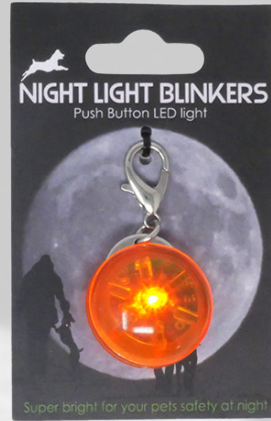

Code	Size	neck	chest	Colours
NY601	SM	33-52cm	42-54cm	Red, Black
NY602	M	40-62cm	54-75cm	
NY603	Lge	47-72cm	70-86cm	

2nd generation Improvements & updates
 Chest & back plates resized for more accurate fit.
 Adjustable chest belt resized for a closer snug fit.
 A more accurate fit means improved control.

Silicone LED Blinker

Attaches safely & securely.

Be seen up to 1/4 of a mile away.

Push paw for 3 speeds of LED blinking.

Removable & replaceable battery.

Water Resistant.

Code	Colours
JPL-076	Red, White, Blue, Pink, Orange, Green

Circle LED Blinker

Attaches safely & securely.

Be seen up to 1/4 of a mile away.

Push on for 3 speeds of LED blinking.

Removable & replaceable battery.

Water Resistant.

Code		Colours	
JPT-015		Red, Blue,	
		Pink, Orange	

Twister LED Blinker

Attaches safely & securely.

Be seen up to 1/4 of a mile away.

Twist on twist off action

Removable & replaceable battery.

Water Resistant.

Code	Colours
JPL-076	Red, White, Blue, Pink, Orange, Green