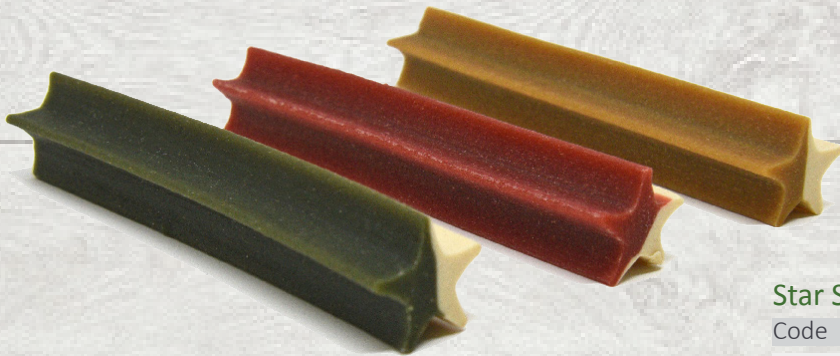

Star Sticks

Code	Size	Weight	Display Box
VG2033	S: 1.2 x 12cm	12g	150 units
VG2034	M: 1.8 x 14cm	22g	100 units
VG2035	L: 2.0 x 26cm	53g	50 units

Flavours - Red, Green, Brown