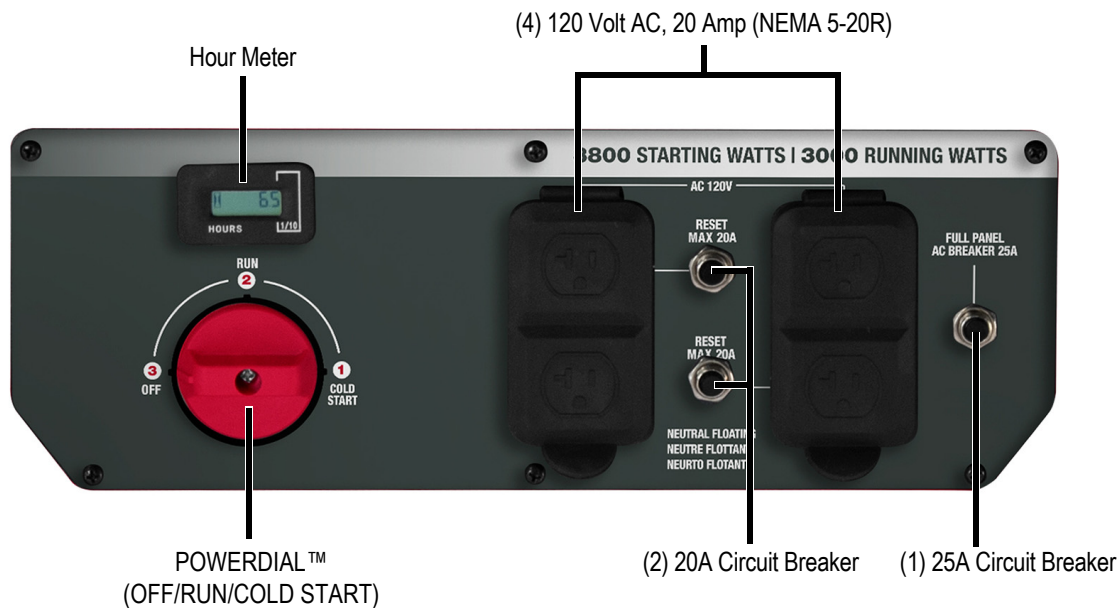

PM3800

Portable Generator

Model P0081100 UPC: 696471080339
(EPA/49 ST/CSA)

Features

- **POWERDIAL™ Recoil Start** (Off/Run/Cold Start) offers three operation settings integrated into on simple-to-use dial.
- **Large Capacity Steel Fuel Tank** provides durability and up to a 21 hour run-time at 25% load.
- **Powered by Generac 212cc OHV Engine** provides consistent power for multiple applications.
- **Ergonomic Frame** for easy portability.
- **Hour Meter** tracks run-time and maintenance intervals.
- **Low-Oil Level Shutdown** prevents engine damage.
- **Fuel Gauge** allows users to keep track of gasoline levels.
- **Covered Outlets** provide protection and keep out debris.

AC Maximum Output Starting Watts 3800
AC Rated Output Running Watts 3000

49-State/CSA Control Panel

PM3800

Specifications

Product Series	PM3800
Model (Configuration)	P0081100 (49 ST/CSA)
AC Maximum Output Starting Watts	3800
AC Rated Output Running Watts	3000
Rated AC Voltage	120 VAC
Rated AC Frequency	60 Hz
Rated 120 VAC Amperage	25
Engine Displacement	212cc
Engine Type	OHV
Engine RPM	3600
Recommended Oil	10W-30
Lubrication Method	Splash
Choke Location	Integrated into POWERDIAL™
Fuel Shut Off	On Fuel Tank
Starting Method	Recoil Pull Start
Low Oil Shutdown	Low Level
Floating Neutral	Yes
Start Switch Type	POWERDIAL™
Start Switch Location	On Control Panel