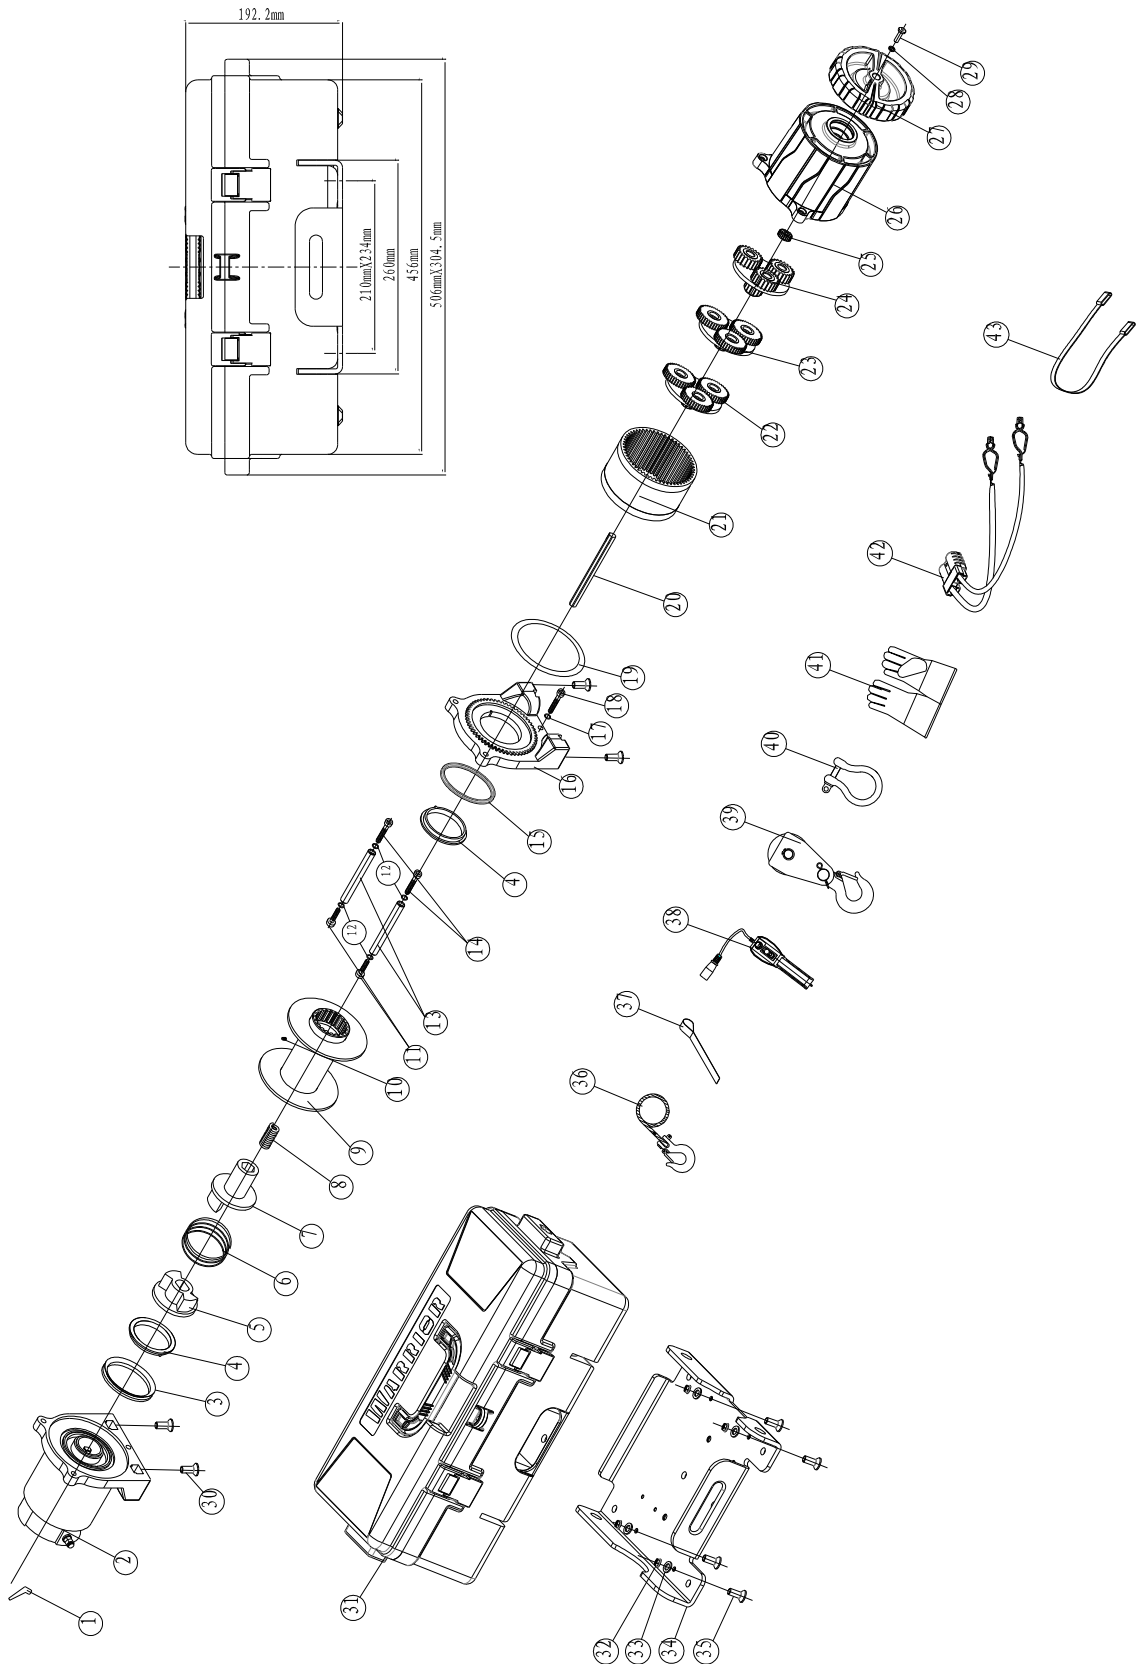

TROJAN PORTABLE UTILITY WINCH ASSEMBLY DRAWING

WINCH PARTS LIST

No.	Part #	Qty	Description	Remark
1	TB400001	2	Terminal Protector	
2	TB400100	1	Motor Assembly	
3	TB400002	1	Ring Seals	
4	TB400003	2	Bushing-Drum	
5	TB400004	1	Coupling I	
6	TB400005	1	Spring	
7	TB400006	1	Coupling II	
8	TB400007	1	Spring	
9	TB400200	1	Drum Assembly	
10	TB400008	1	Screw M6 x 8	
11	TB400009	2	Screw M6 x20	
12	TB400010	4	Locking Washer $\Phi 6$	
13	TB400011	2	Tie Bar	
14	TB400012	2	Screw M6 x35	
15	TB400013	1	Ring Seals	
16	TB400014	1	End Bearing	
17	TB400015	1	Locking Washer $\Phi 4$	
18	TB400016	1	Screw M4 x20	
19	TB400017	1	Gasket	
20	TB400018	1	Hexagonal Shaft	
21	TB400019	1	Gear-Ring	
22	TB400300	1	Gear Carrier Assembly (Output)	
23	TB400400	1	Gear Carrier Assembly (Intermediate)	
24	TB400500	1	Gear Carrier Assembly (Input)	
25	TB400020	1	Gear—Input Sun	
26	TB400600	1	Gear—Housing Assembly	
27	TB400021	1	Clutch Handle	
28	TB400022	1	Lock Washer $\Phi 5$	
29	TB400023	1	Screw M5 x16	
30	TB400024	4	Screw M8 x 25	
31	TB400025	1	Control Section	
32	TB400026	4	Hex Flange Nut M6	
33	TB400027	4	Thick Flat Washer $\Phi 6$	
34	TB400028	1	Mounting Channel	
35	TB400029	4	Screw M6 x 20	
36	TB400700	1	Cable Assembly	
37	TB400030	1	Hand Strap	
38	TB400031	1	Handheld controller	
39	TB400032	1	Pulley block	
40	TB400033	3	Shackle	
41	TB400034	1	Gloves	
42	TB400035	1	Power cord	
43	TB400036	2	Strap	